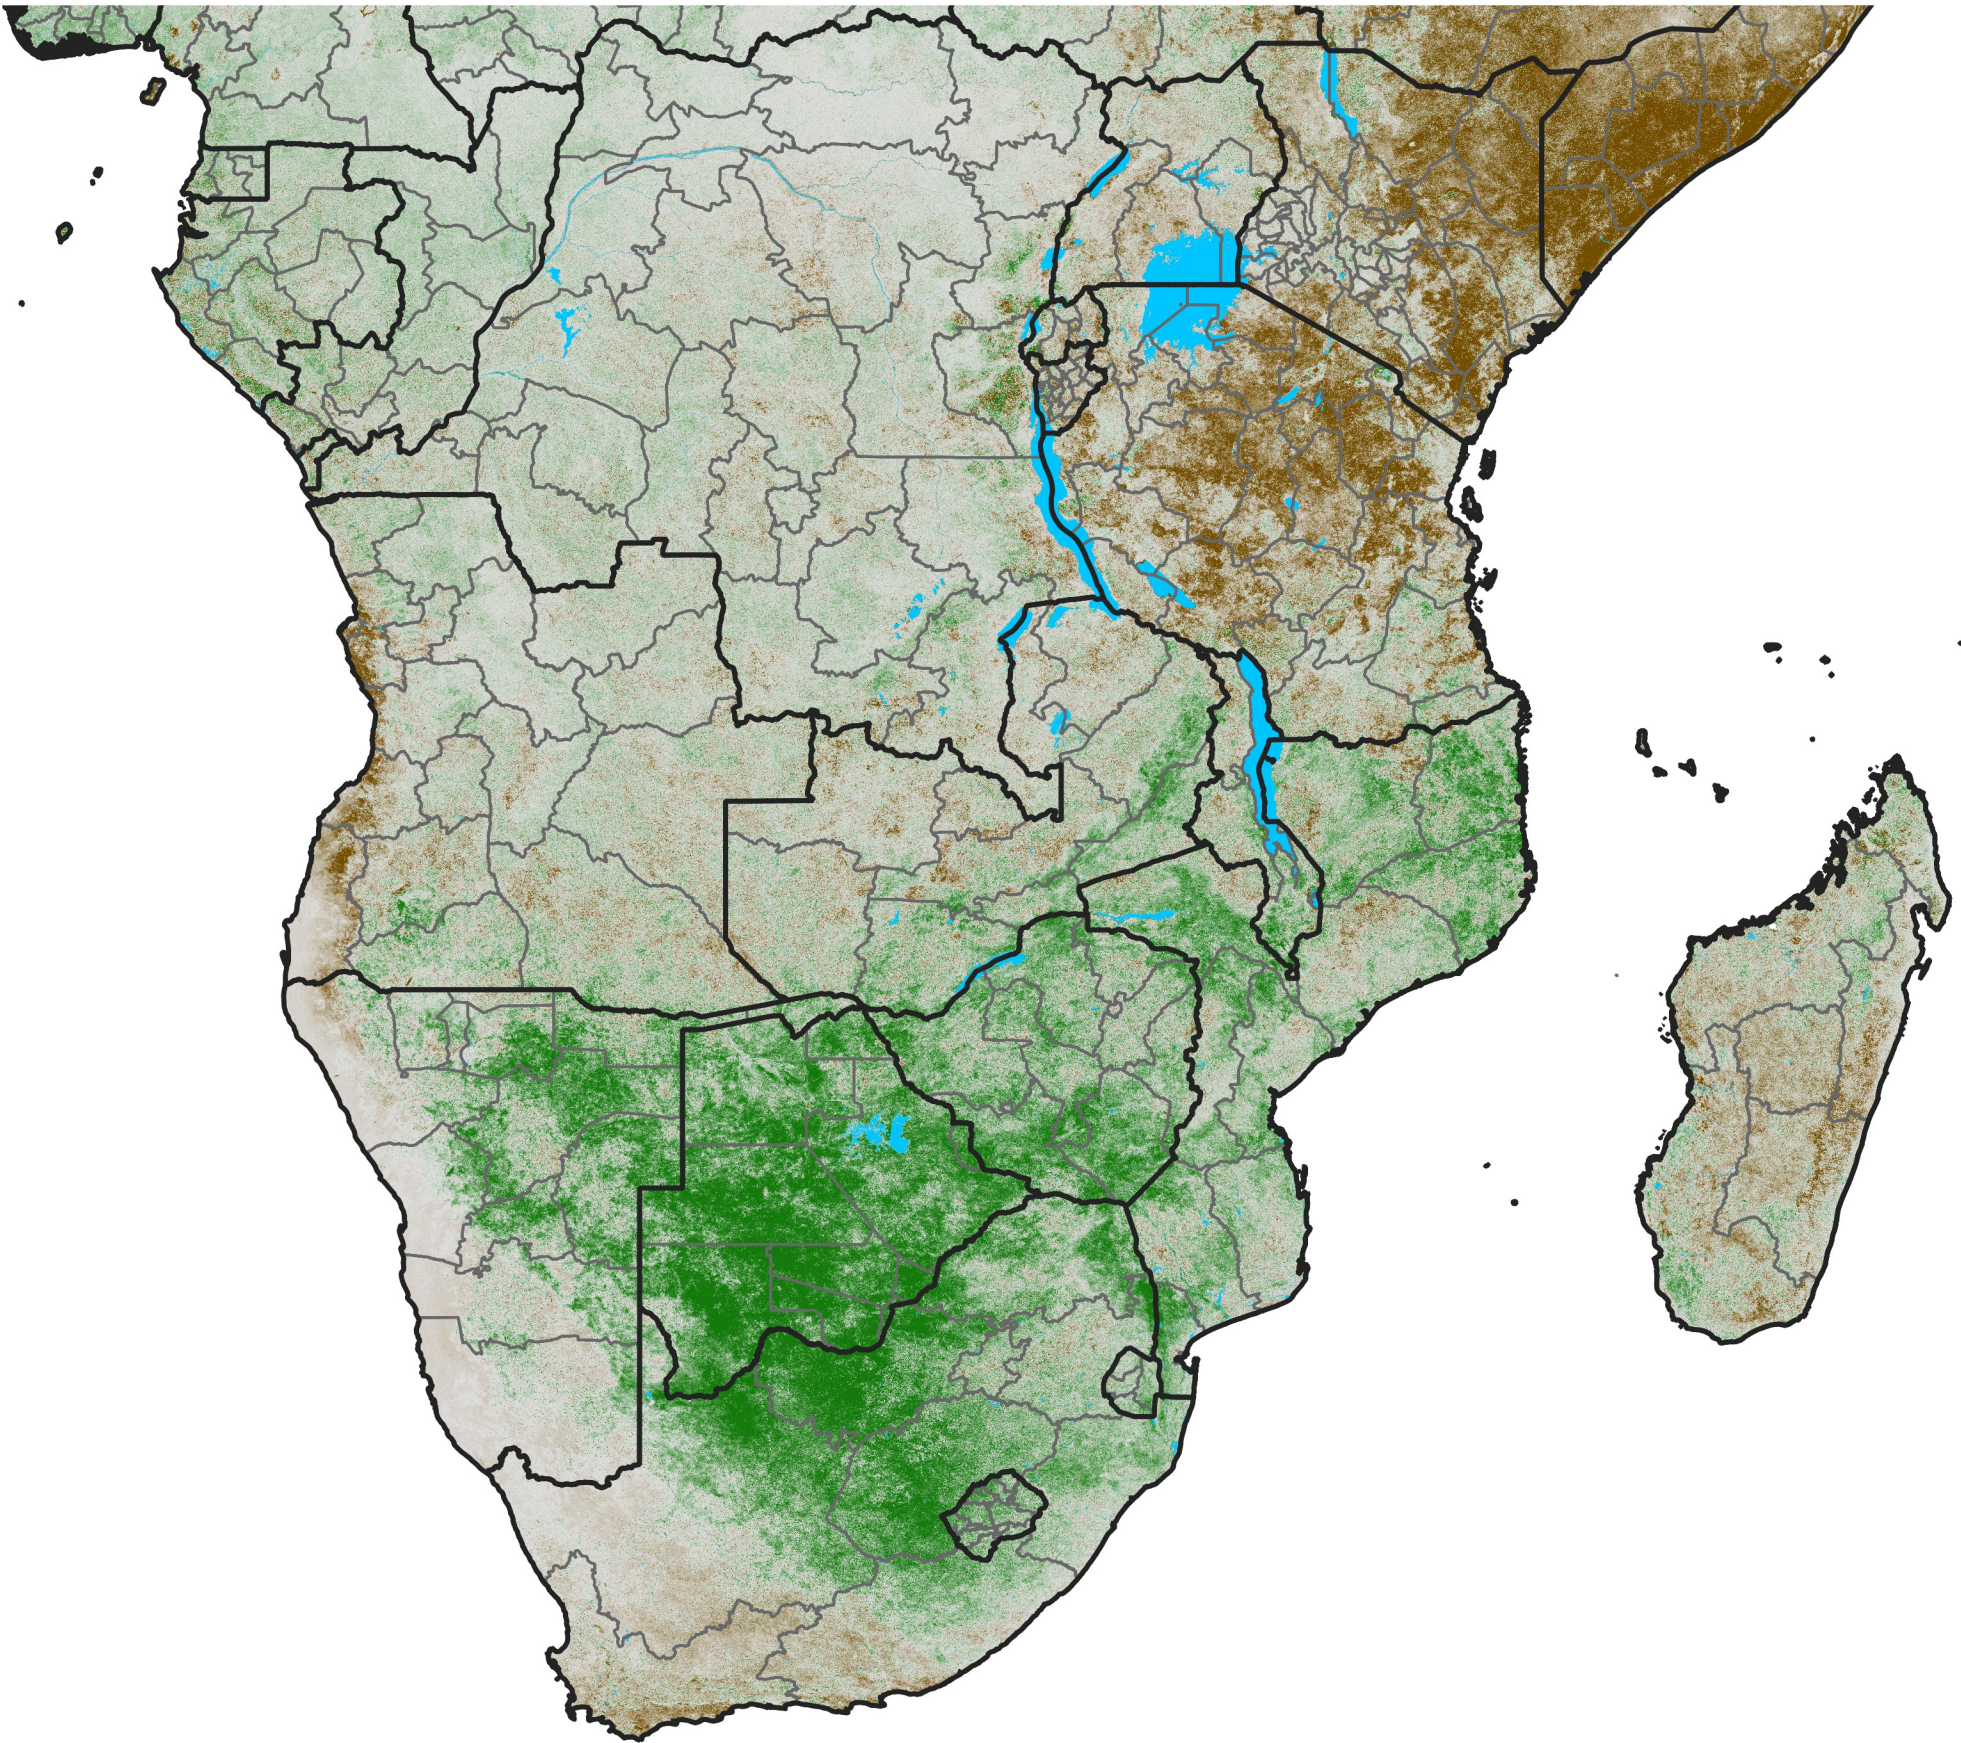

# Southern Africa

## NDVI Anomaly

2025 minus Mean (2012 - 2021)

Period 70 / Dec 11 - 20, 2025

### NDVI Anomaly

< -0.3   -0.2   -0.1   -0.05   0.05   0.1   0.2   >0.3

Negative

No Difference

Positive