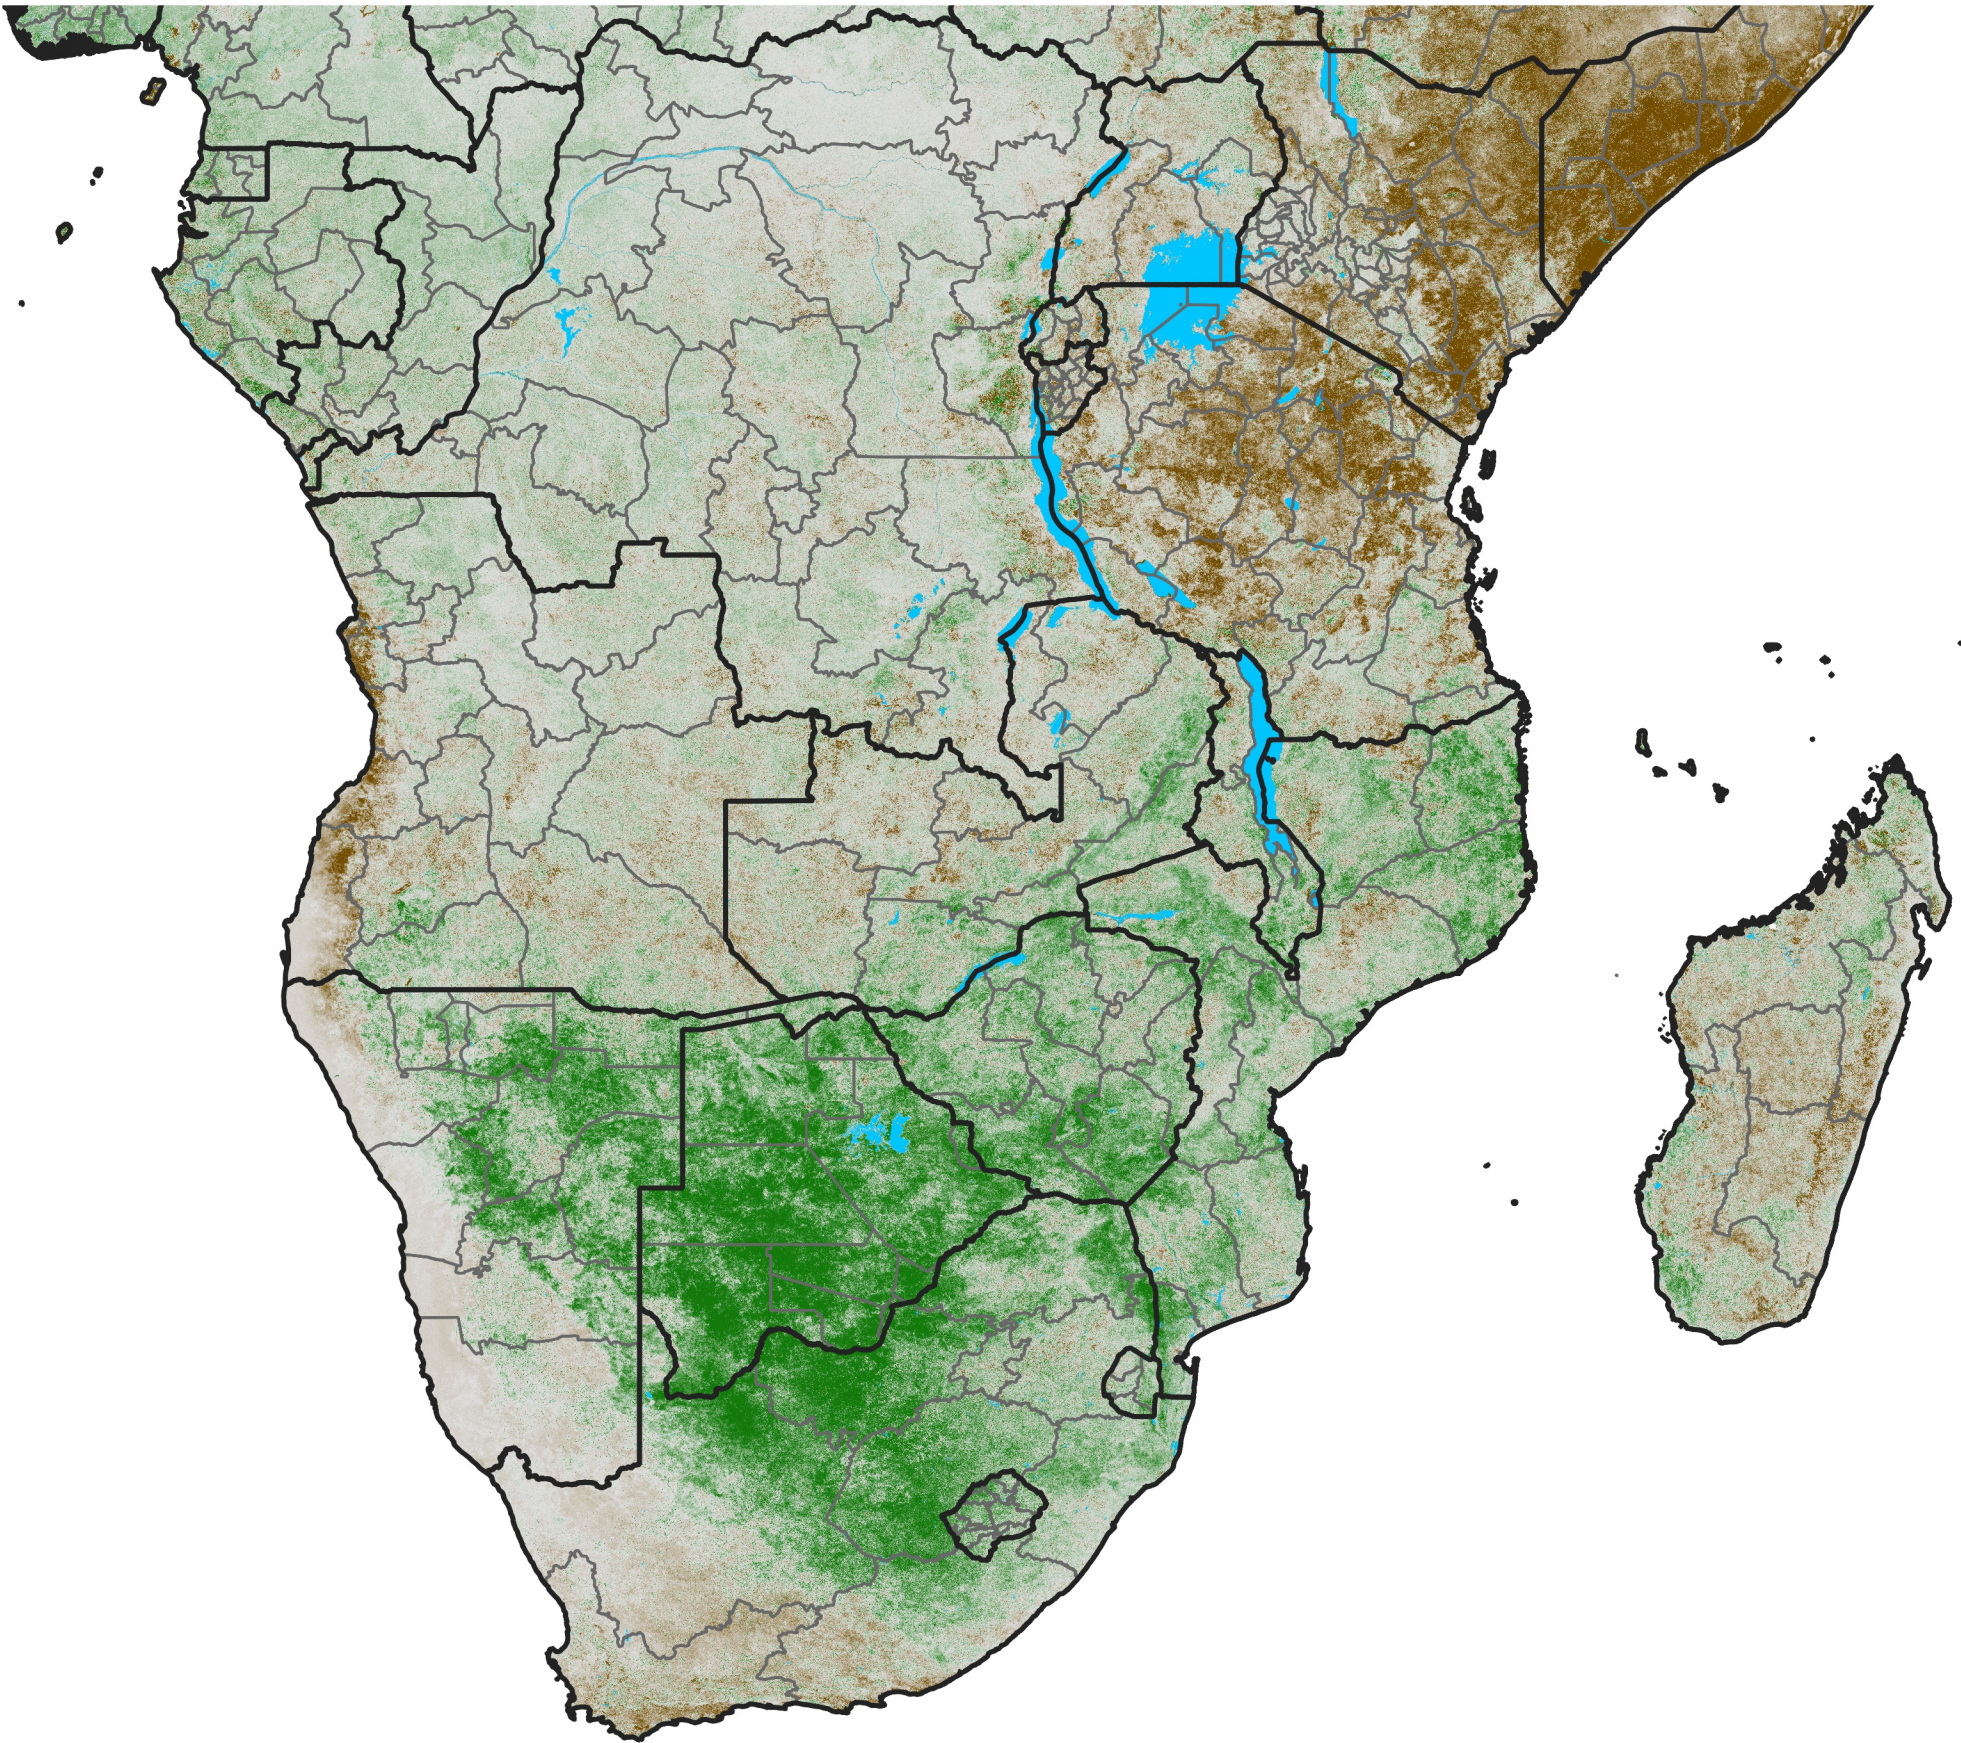

Southern Africa

NDVI Anomaly

2025 minus Mean (2012 - 2021)

Period 71 / Dec 16 - 25, 2025

NDVI Anomaly

< -0.3 -0.2 -0.1 -0.05 0.05 0.1 0.2 >0.3

Negative

No Difference