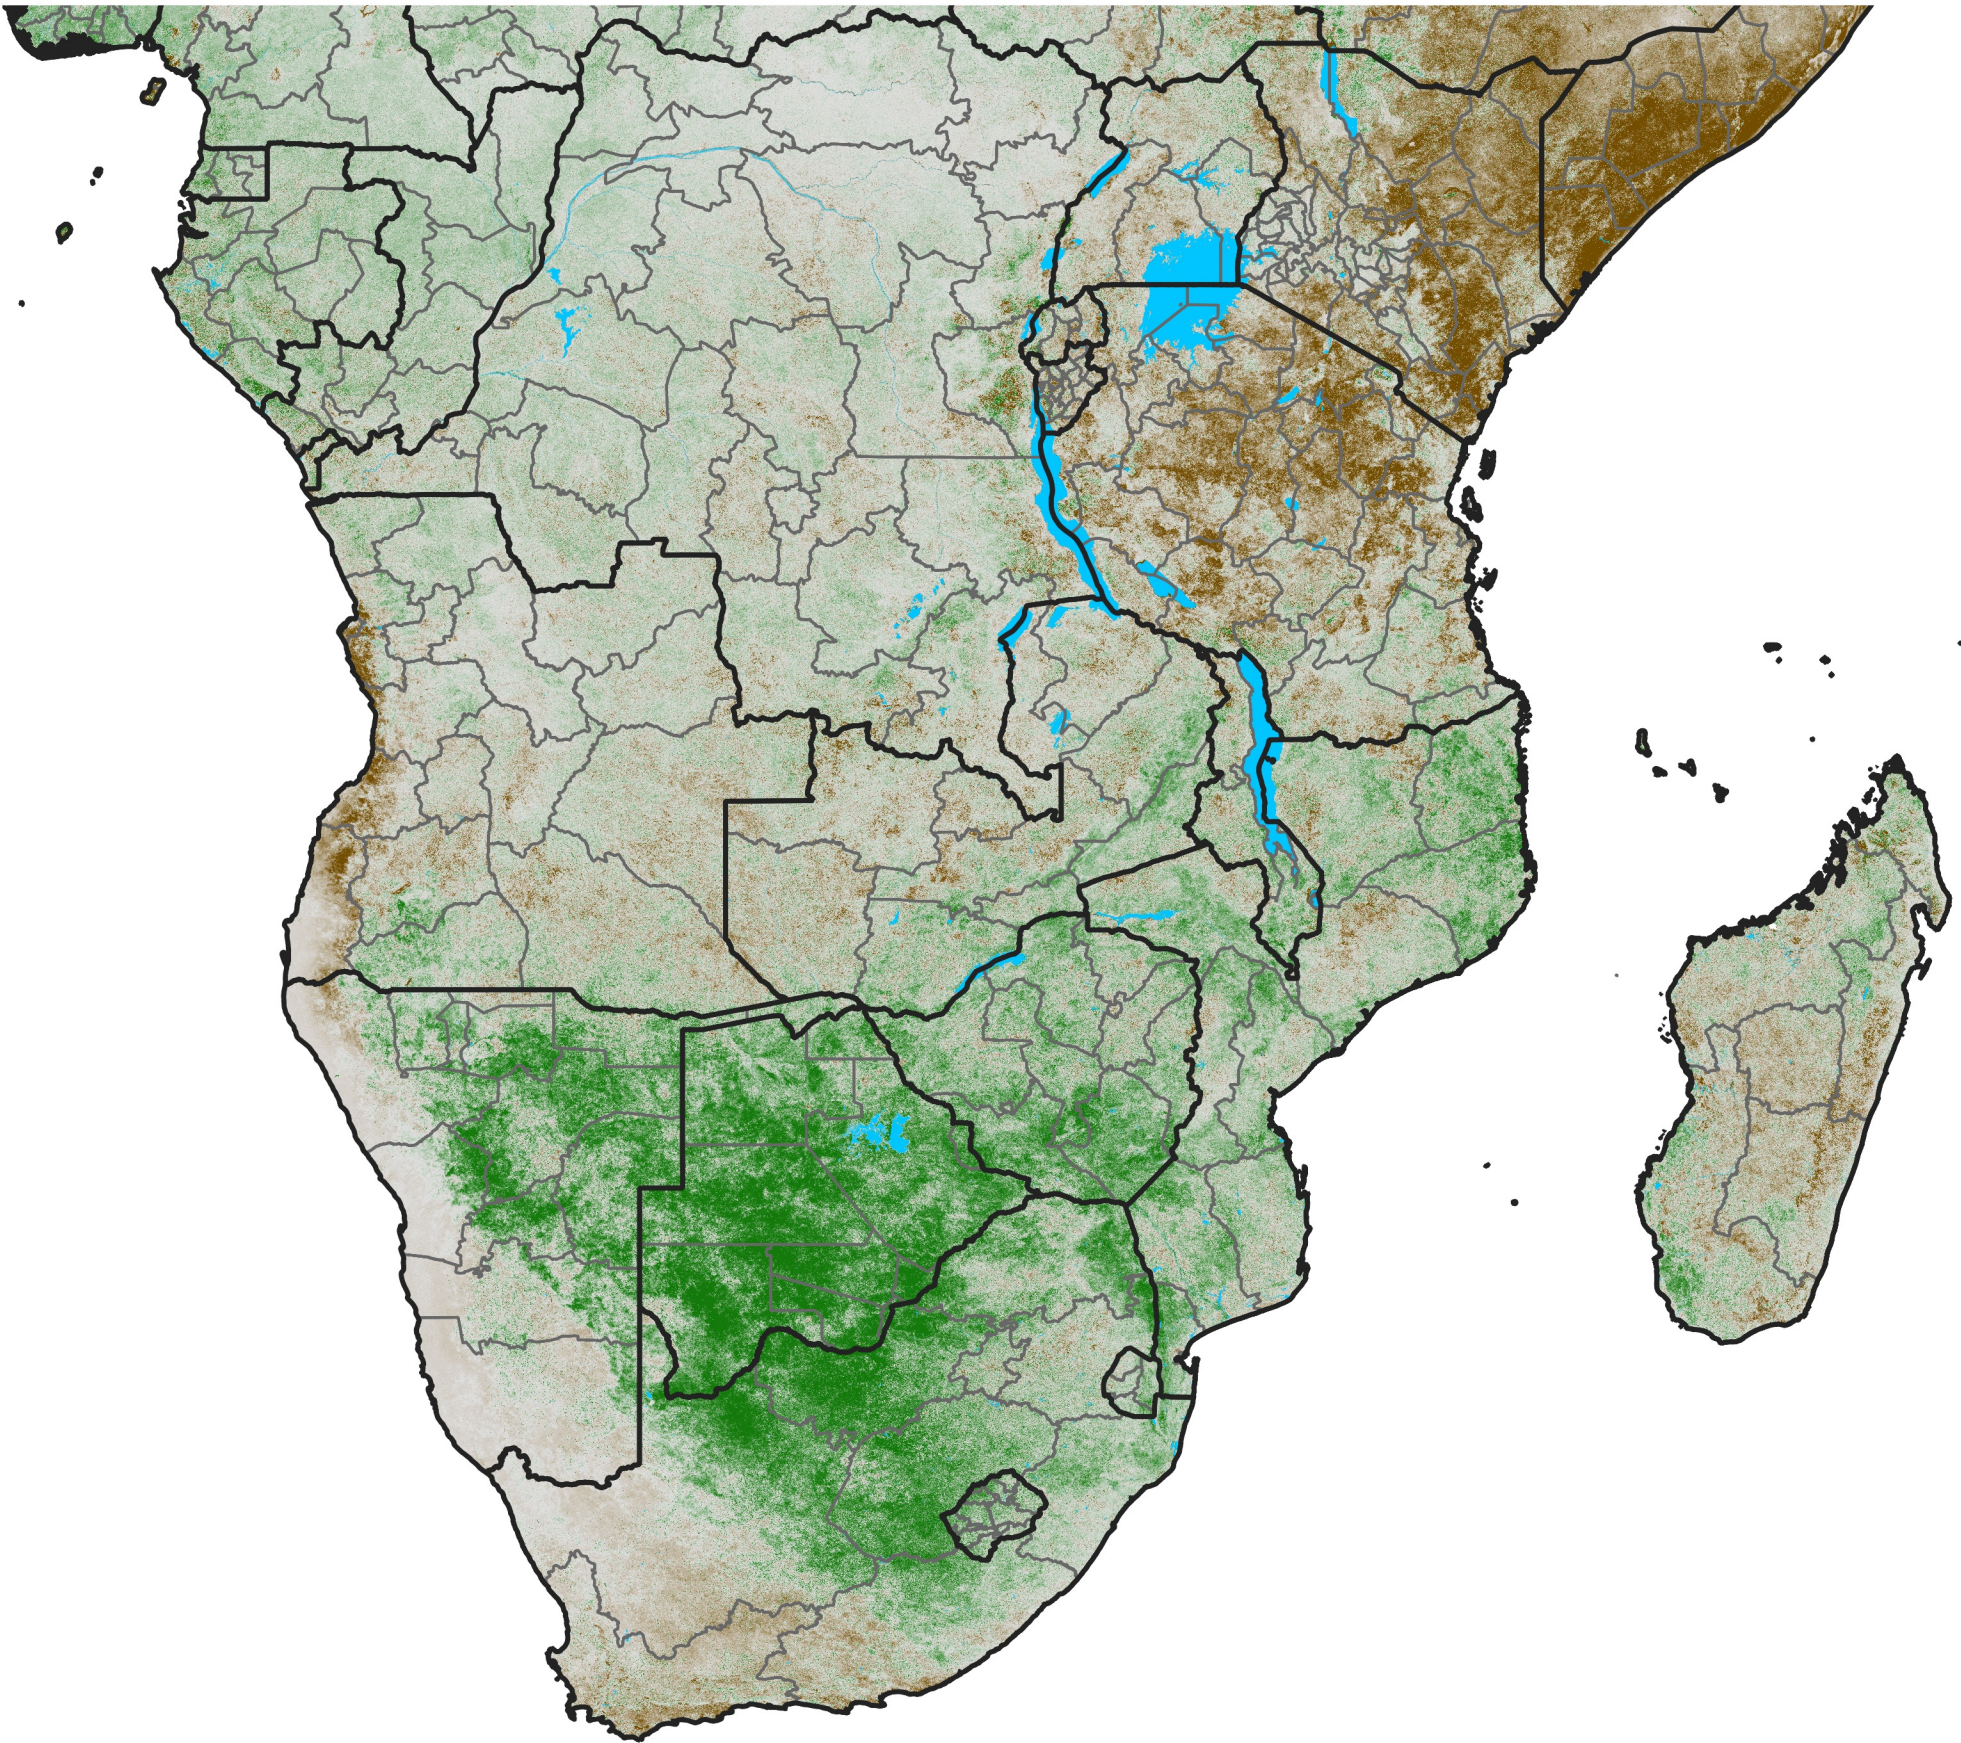

Southern Africa

NDVI Anomaly

2025 minus Mean (2012 - 2021)

Period 72 / Dec 21 - 31, 2025

NDVI Anomaly

< -0.3 -0.2 -0.1 -0.05 0.05 0.1 0.2 >0.3

Negative

No Difference