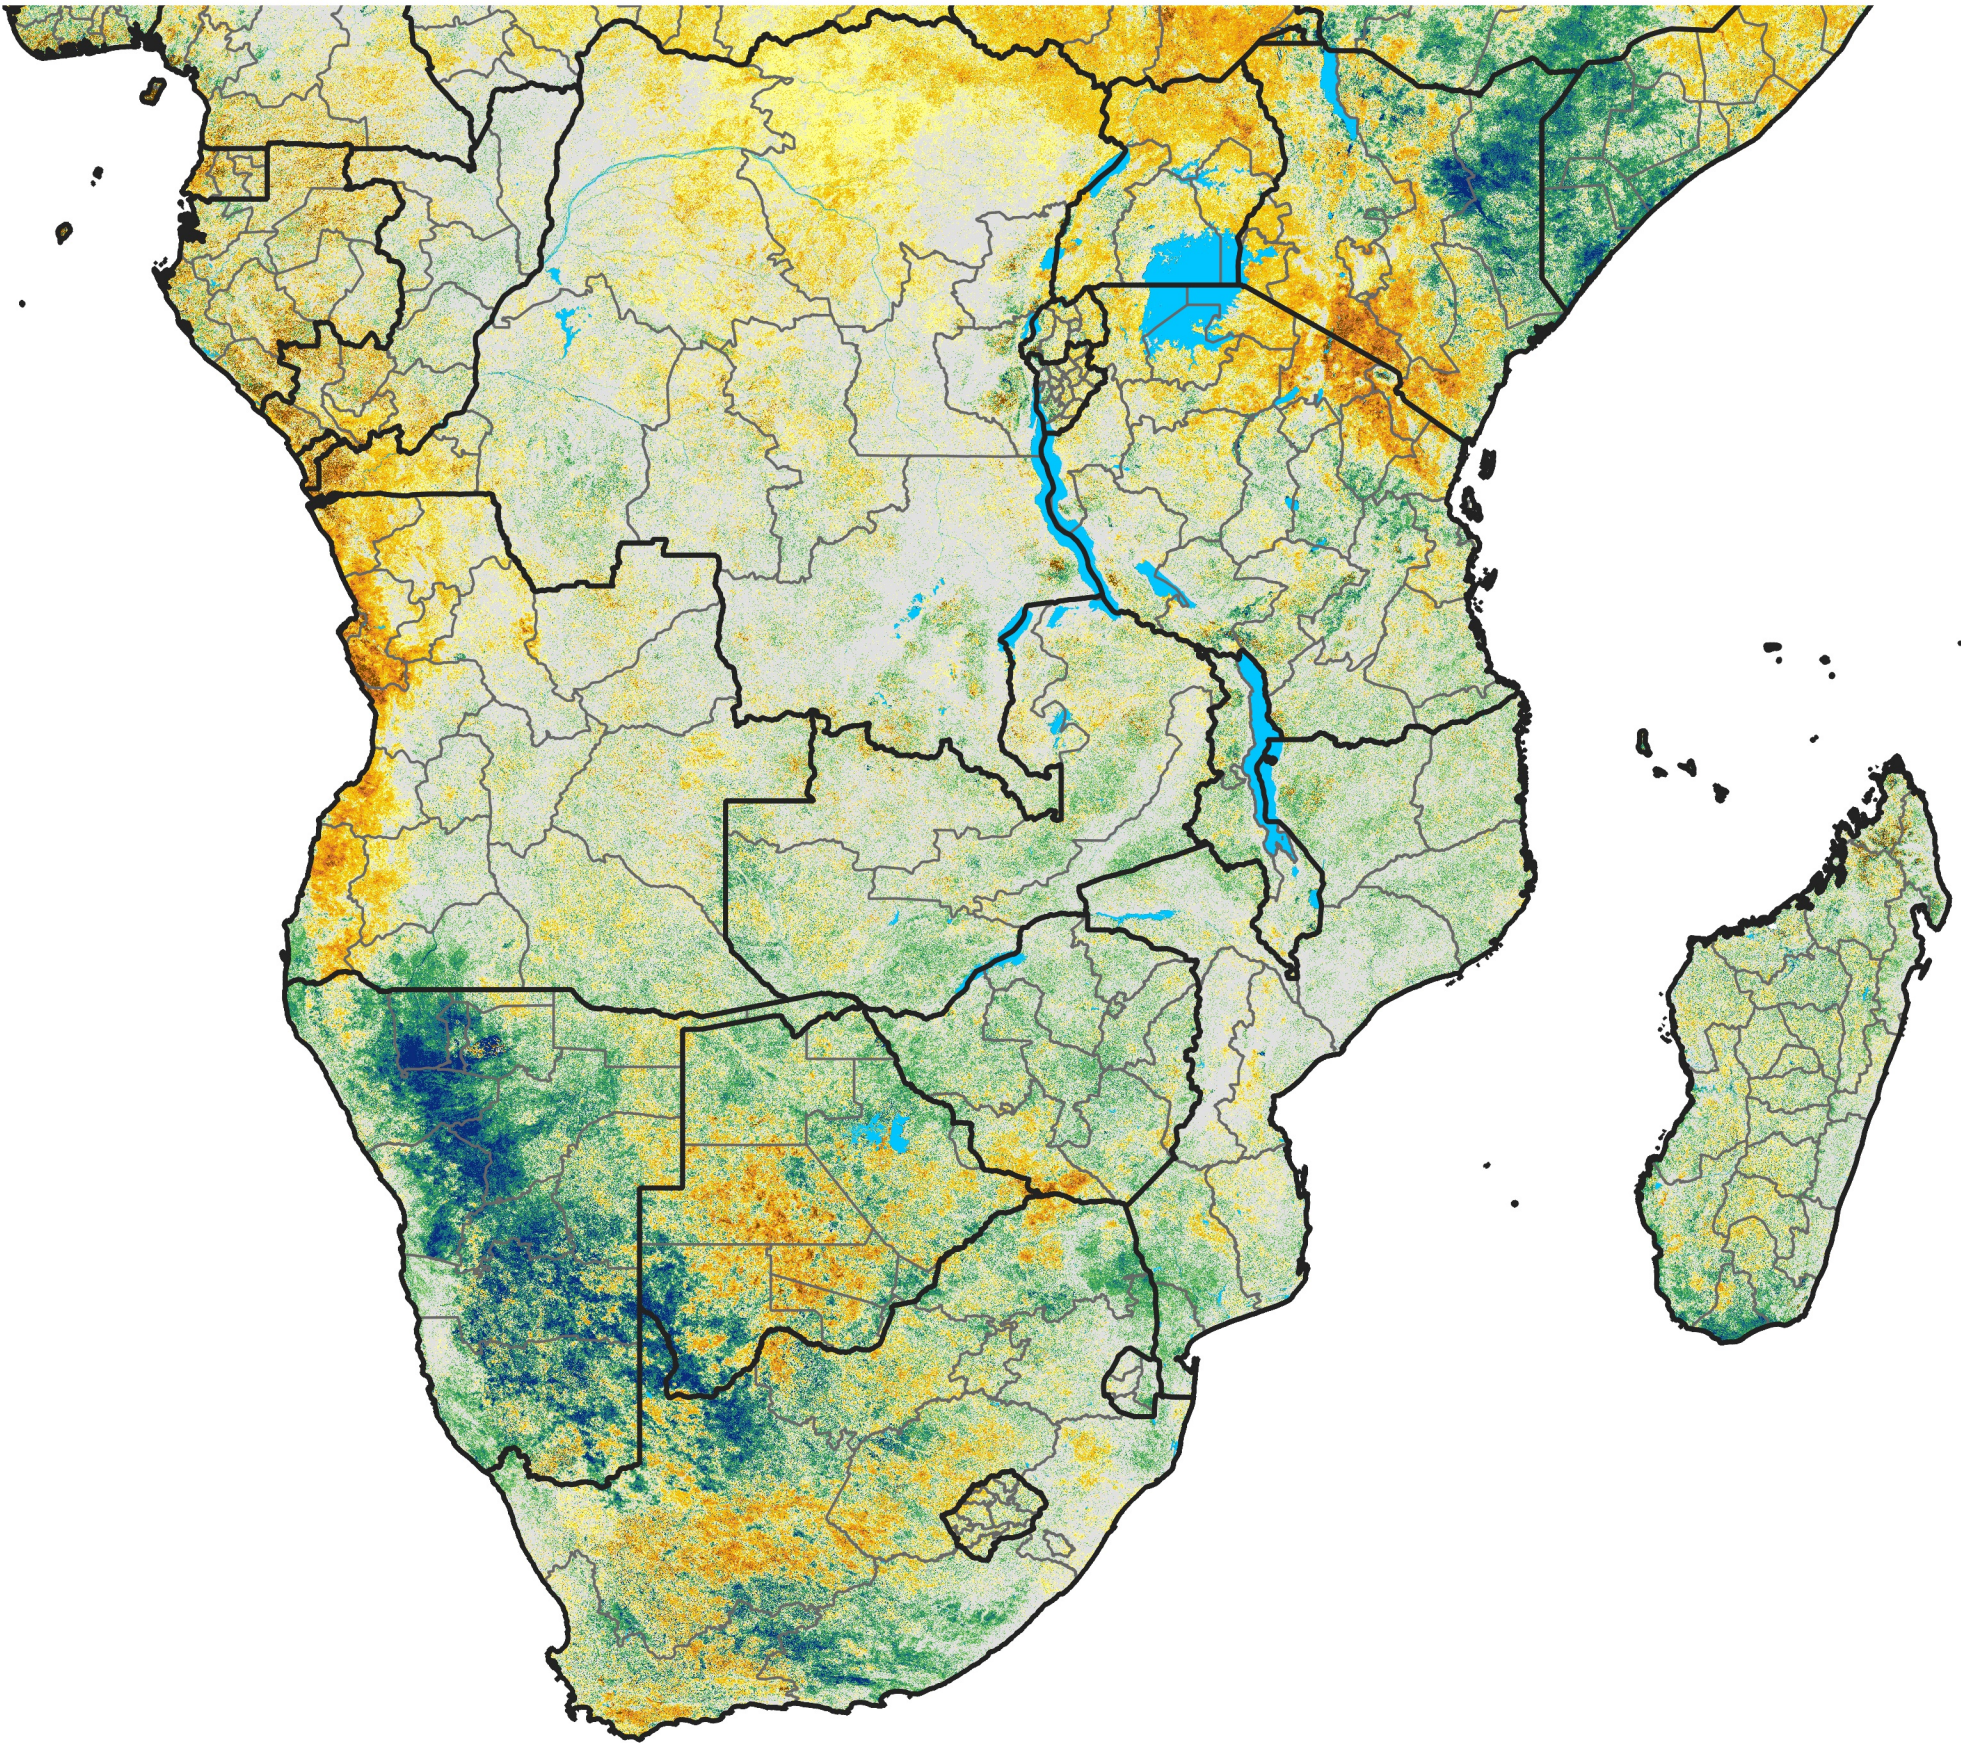

Southern Africa

Percent of Mean NDVI

2012 / Mean (2012 - 2021)
Period 09 / Feb 06 - 15, 2012

Percent of Normal