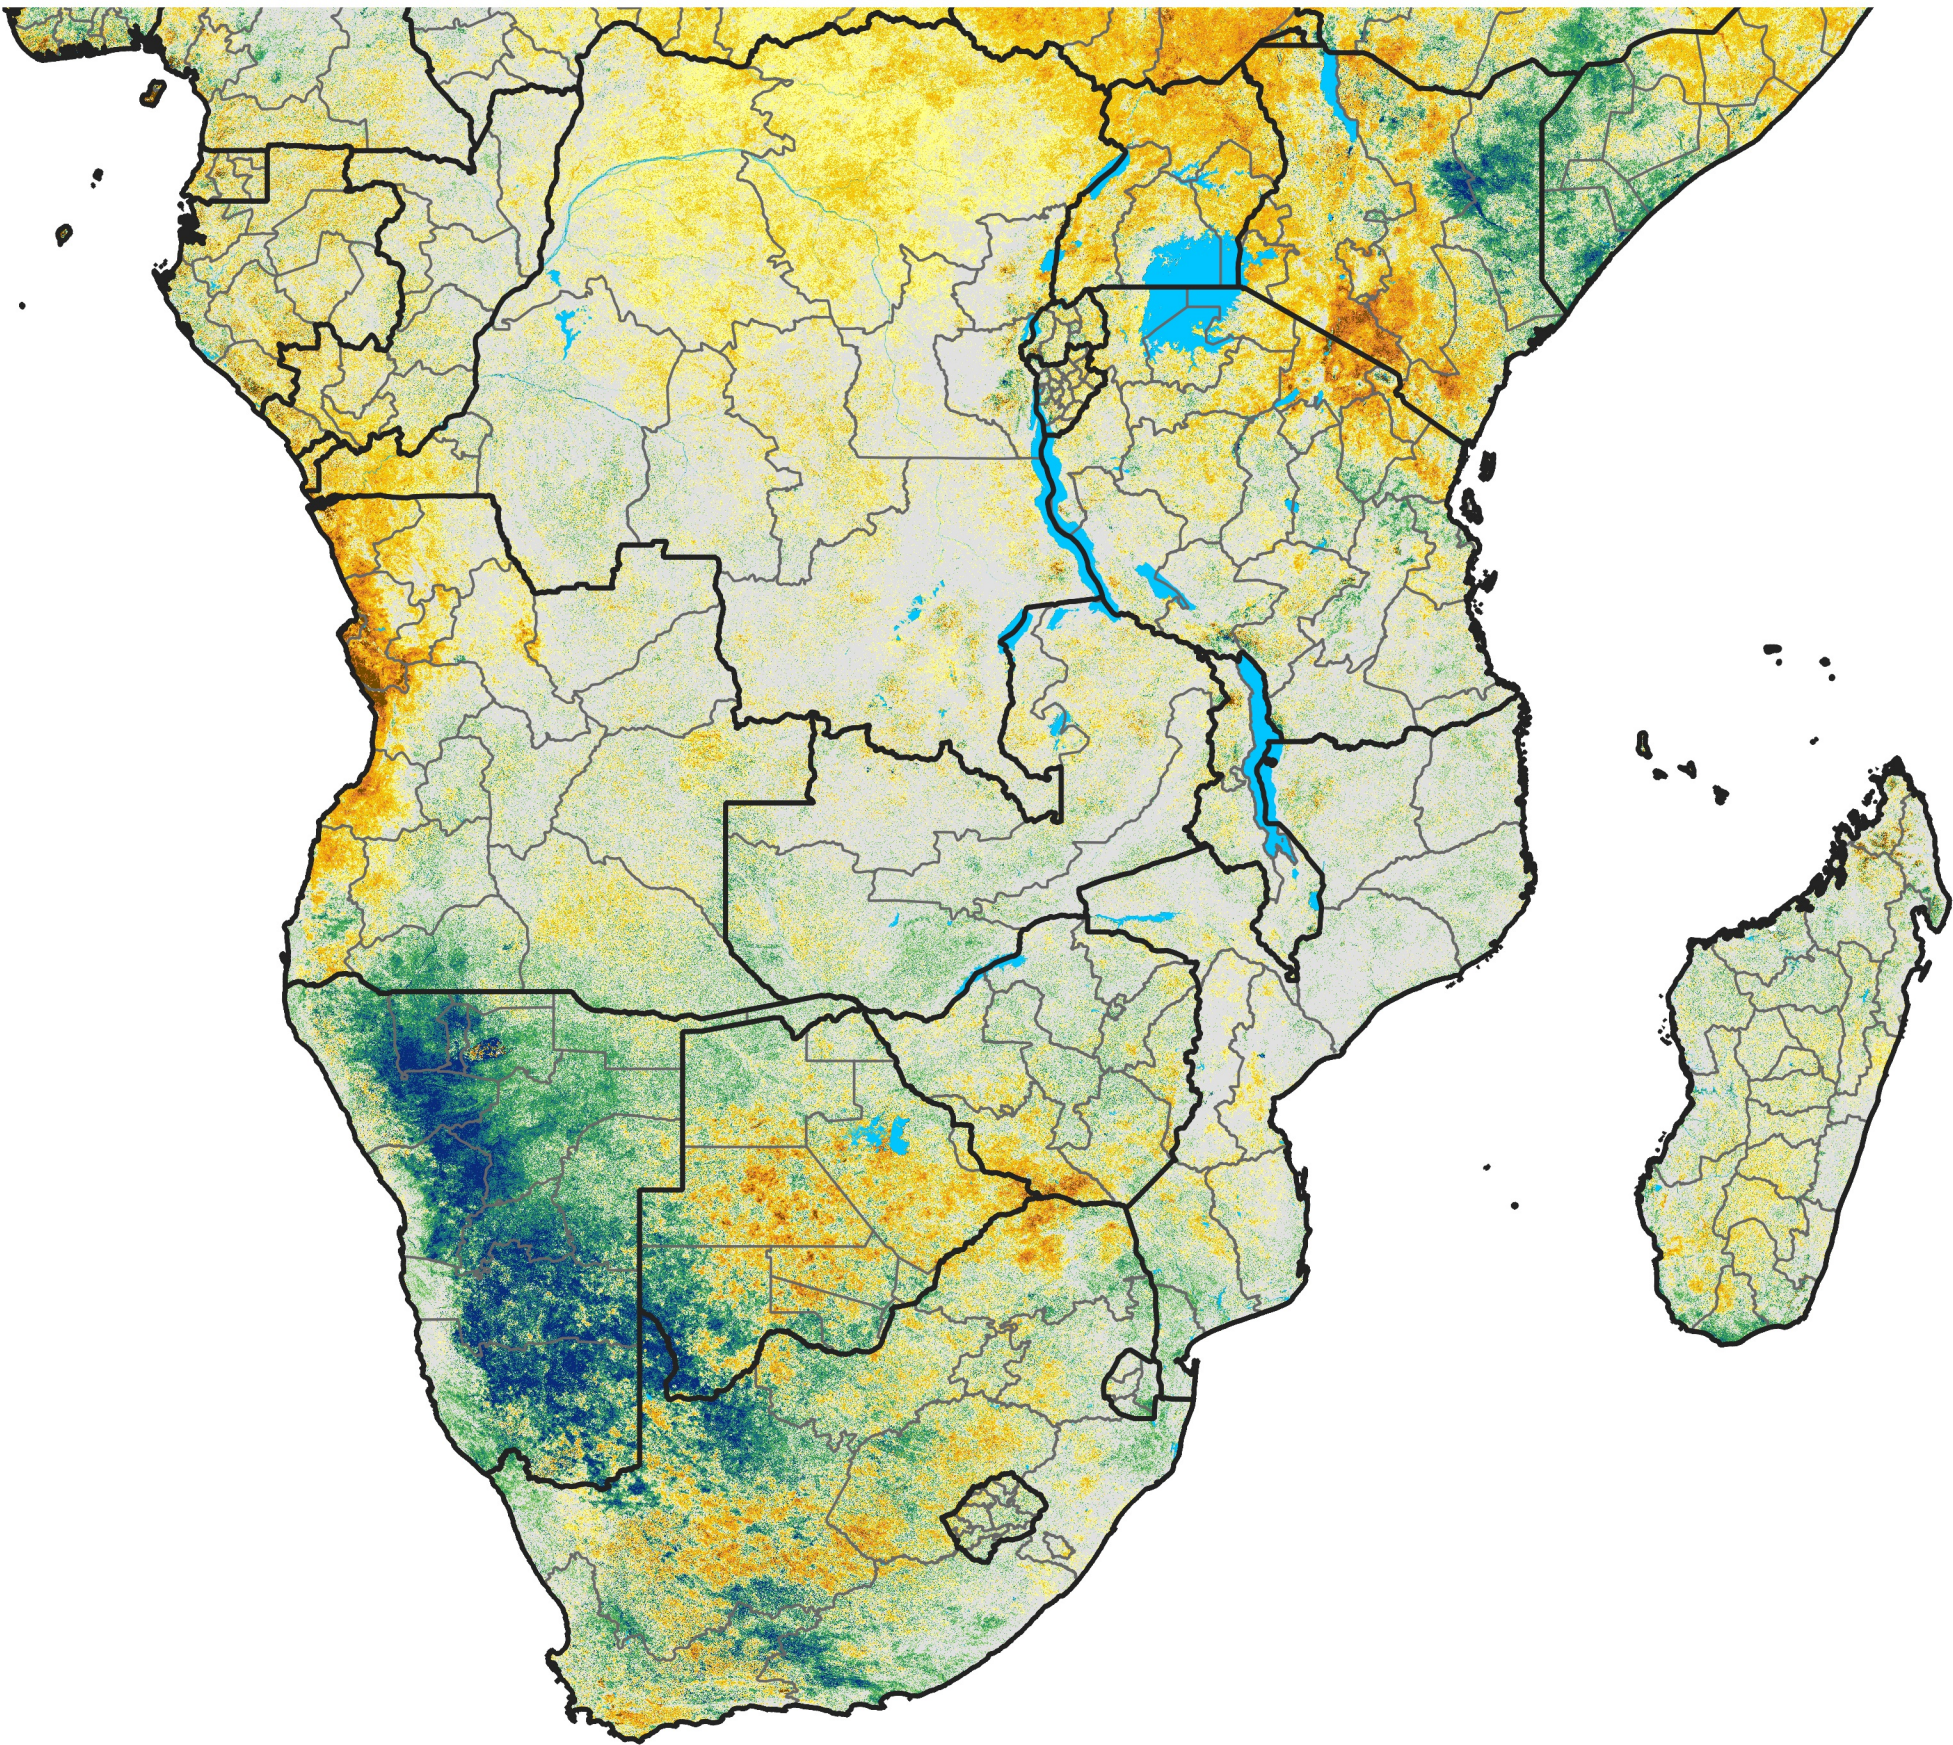

Southern Africa

Percent of Mean NDVI

2012 / Mean (2012 - 2021)

Period 13 / Feb 26 - Mar 05, 2012

Percent of Normal