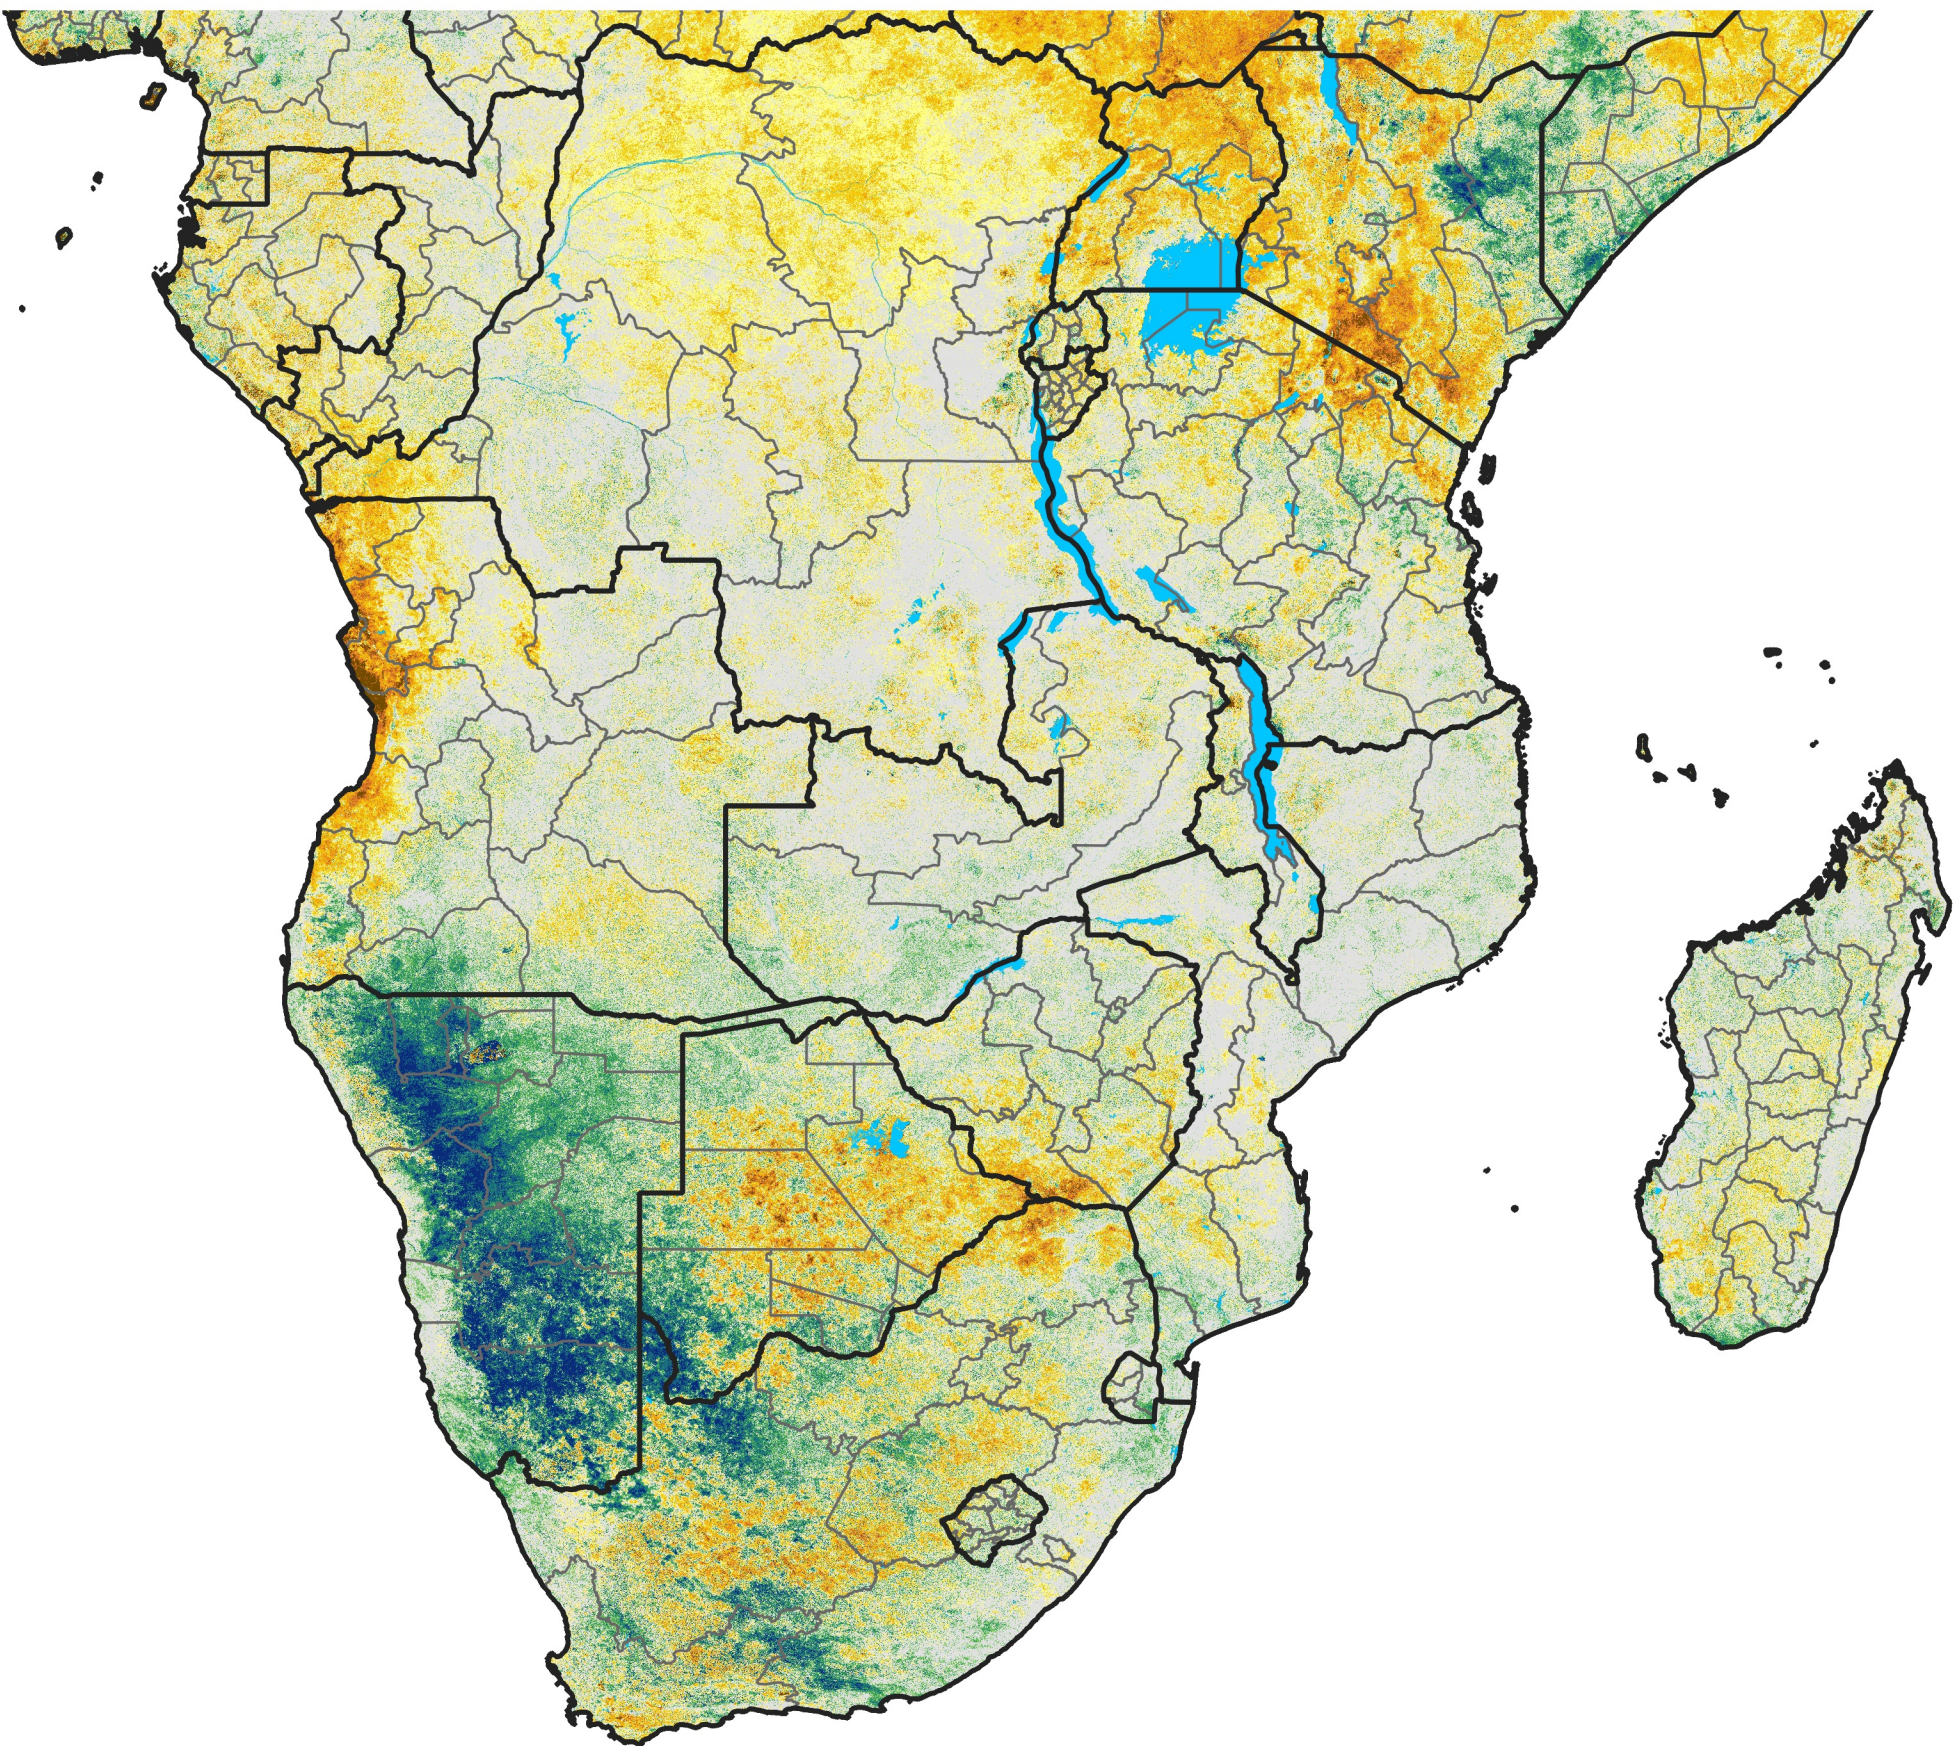

Southern Africa

Percent of Mean NDVI

2012 / Mean (2012 - 2021)
Period 14 / Mar 01 - 10, 2012

Percent of Normal