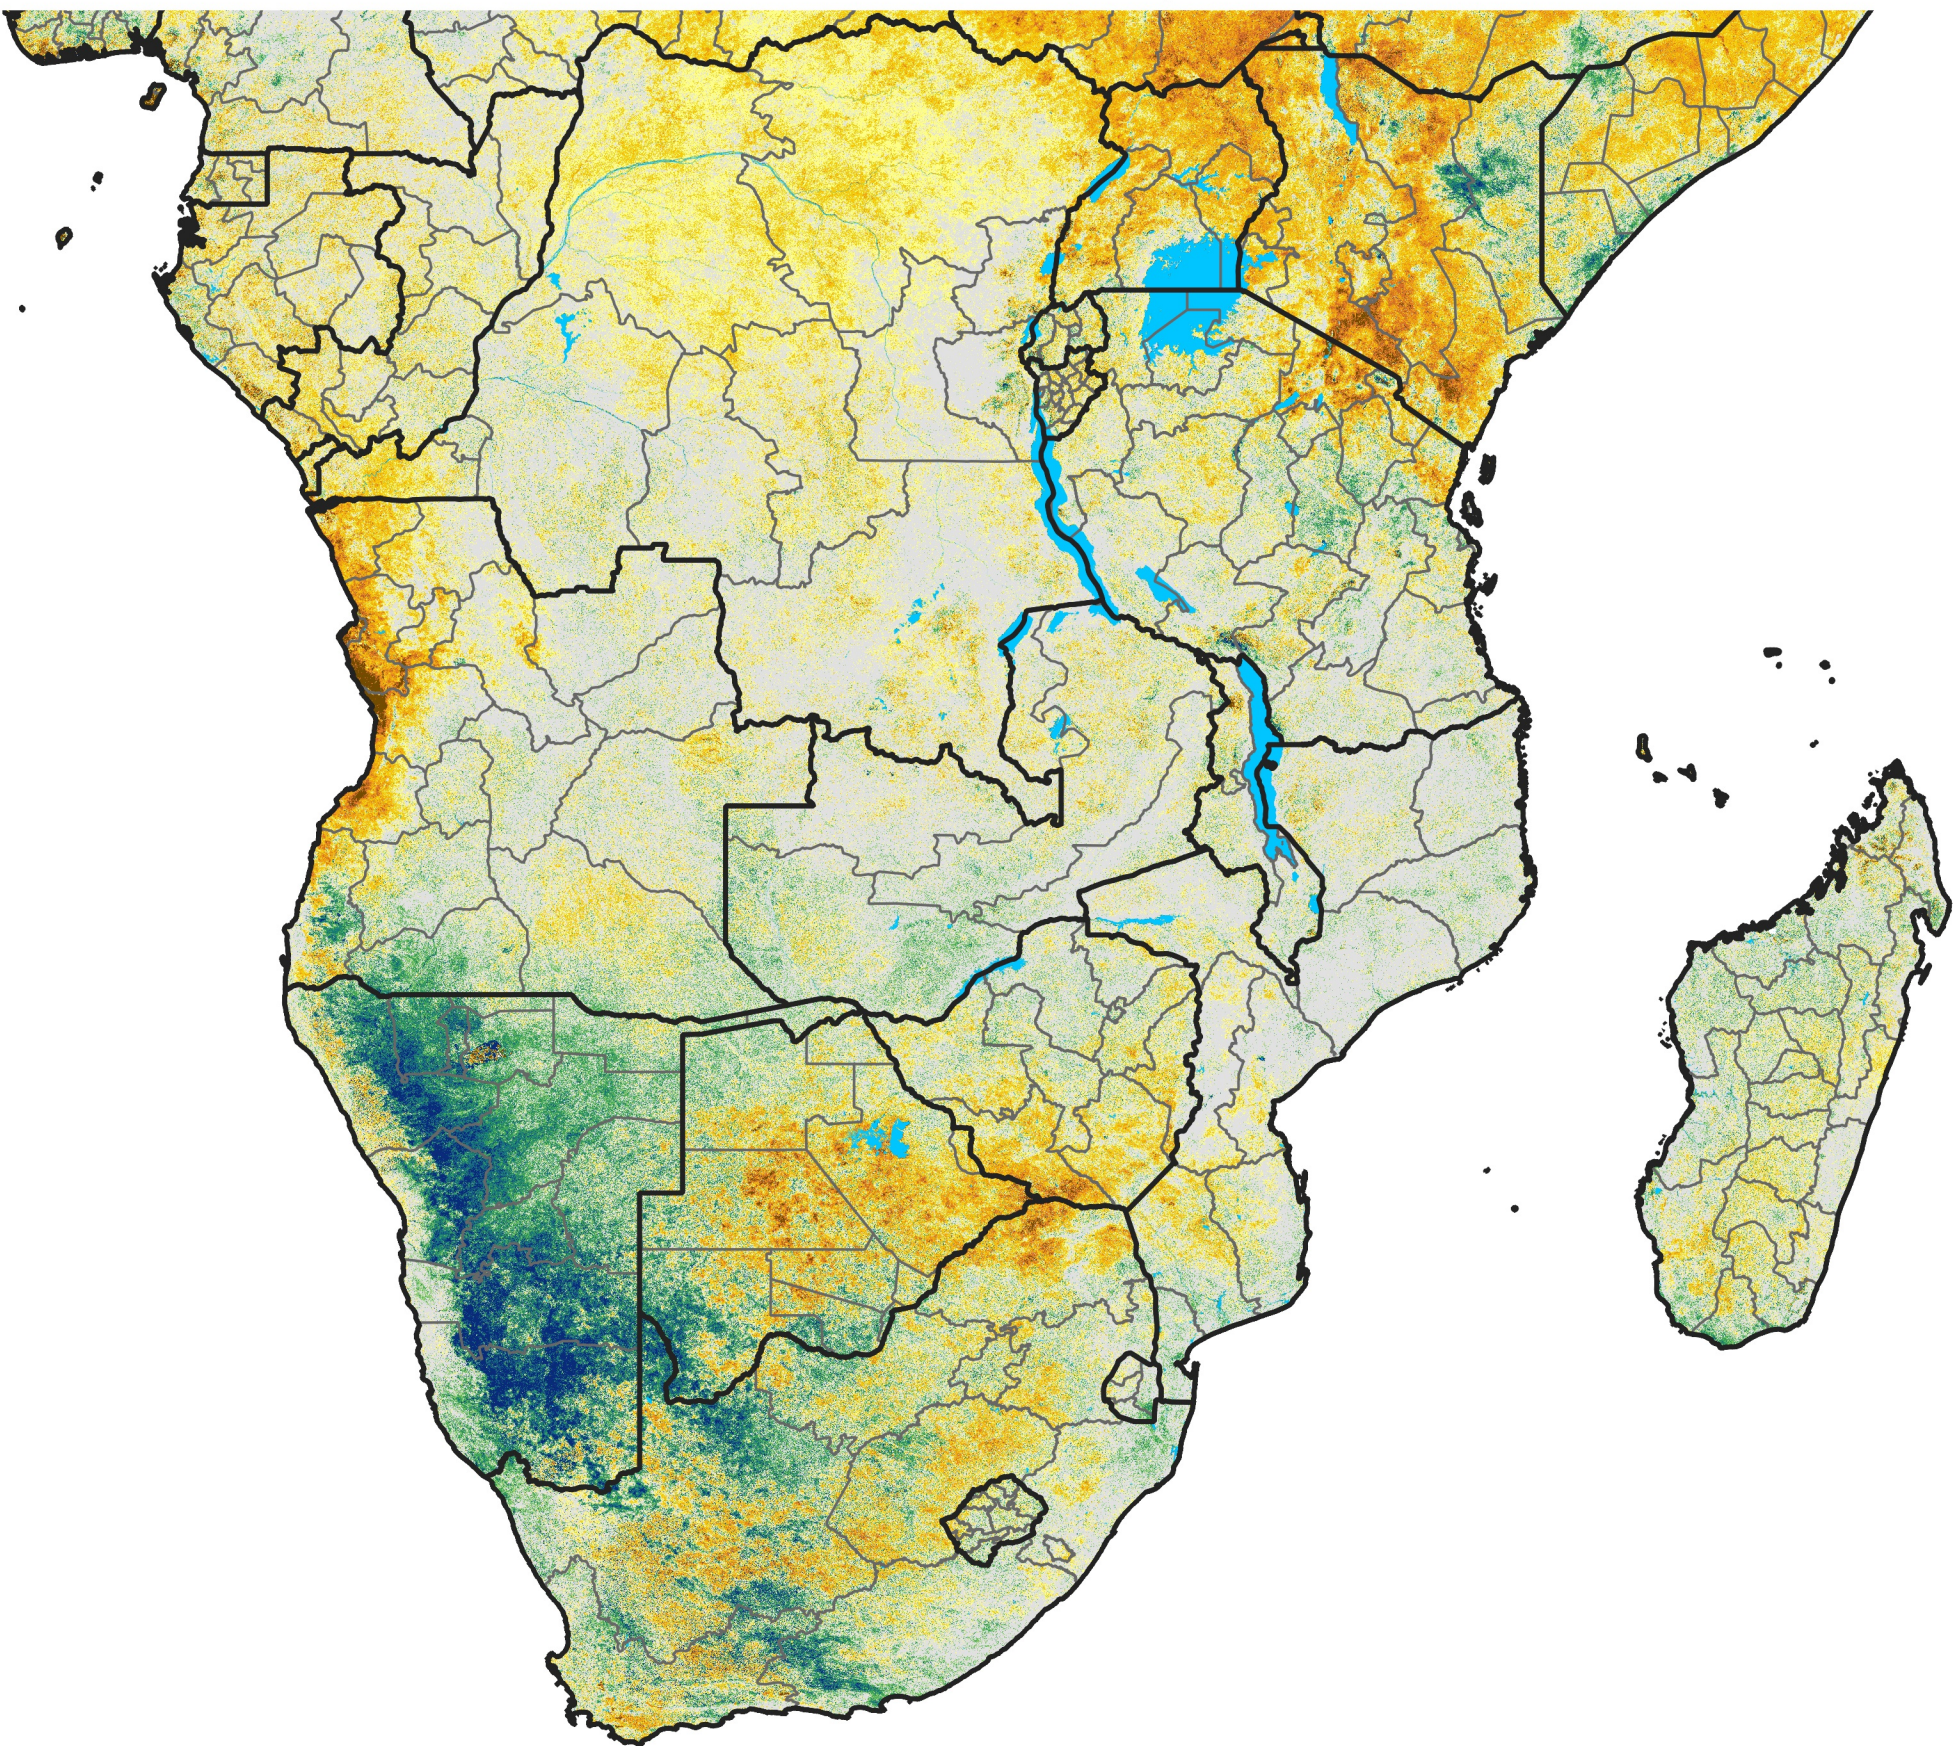

Southern Africa
Percent of Mean NDVI
2012 / Mean (2012 - 2021)
Period 16 / Mar 11 - 20, 2012

Percent of Normal