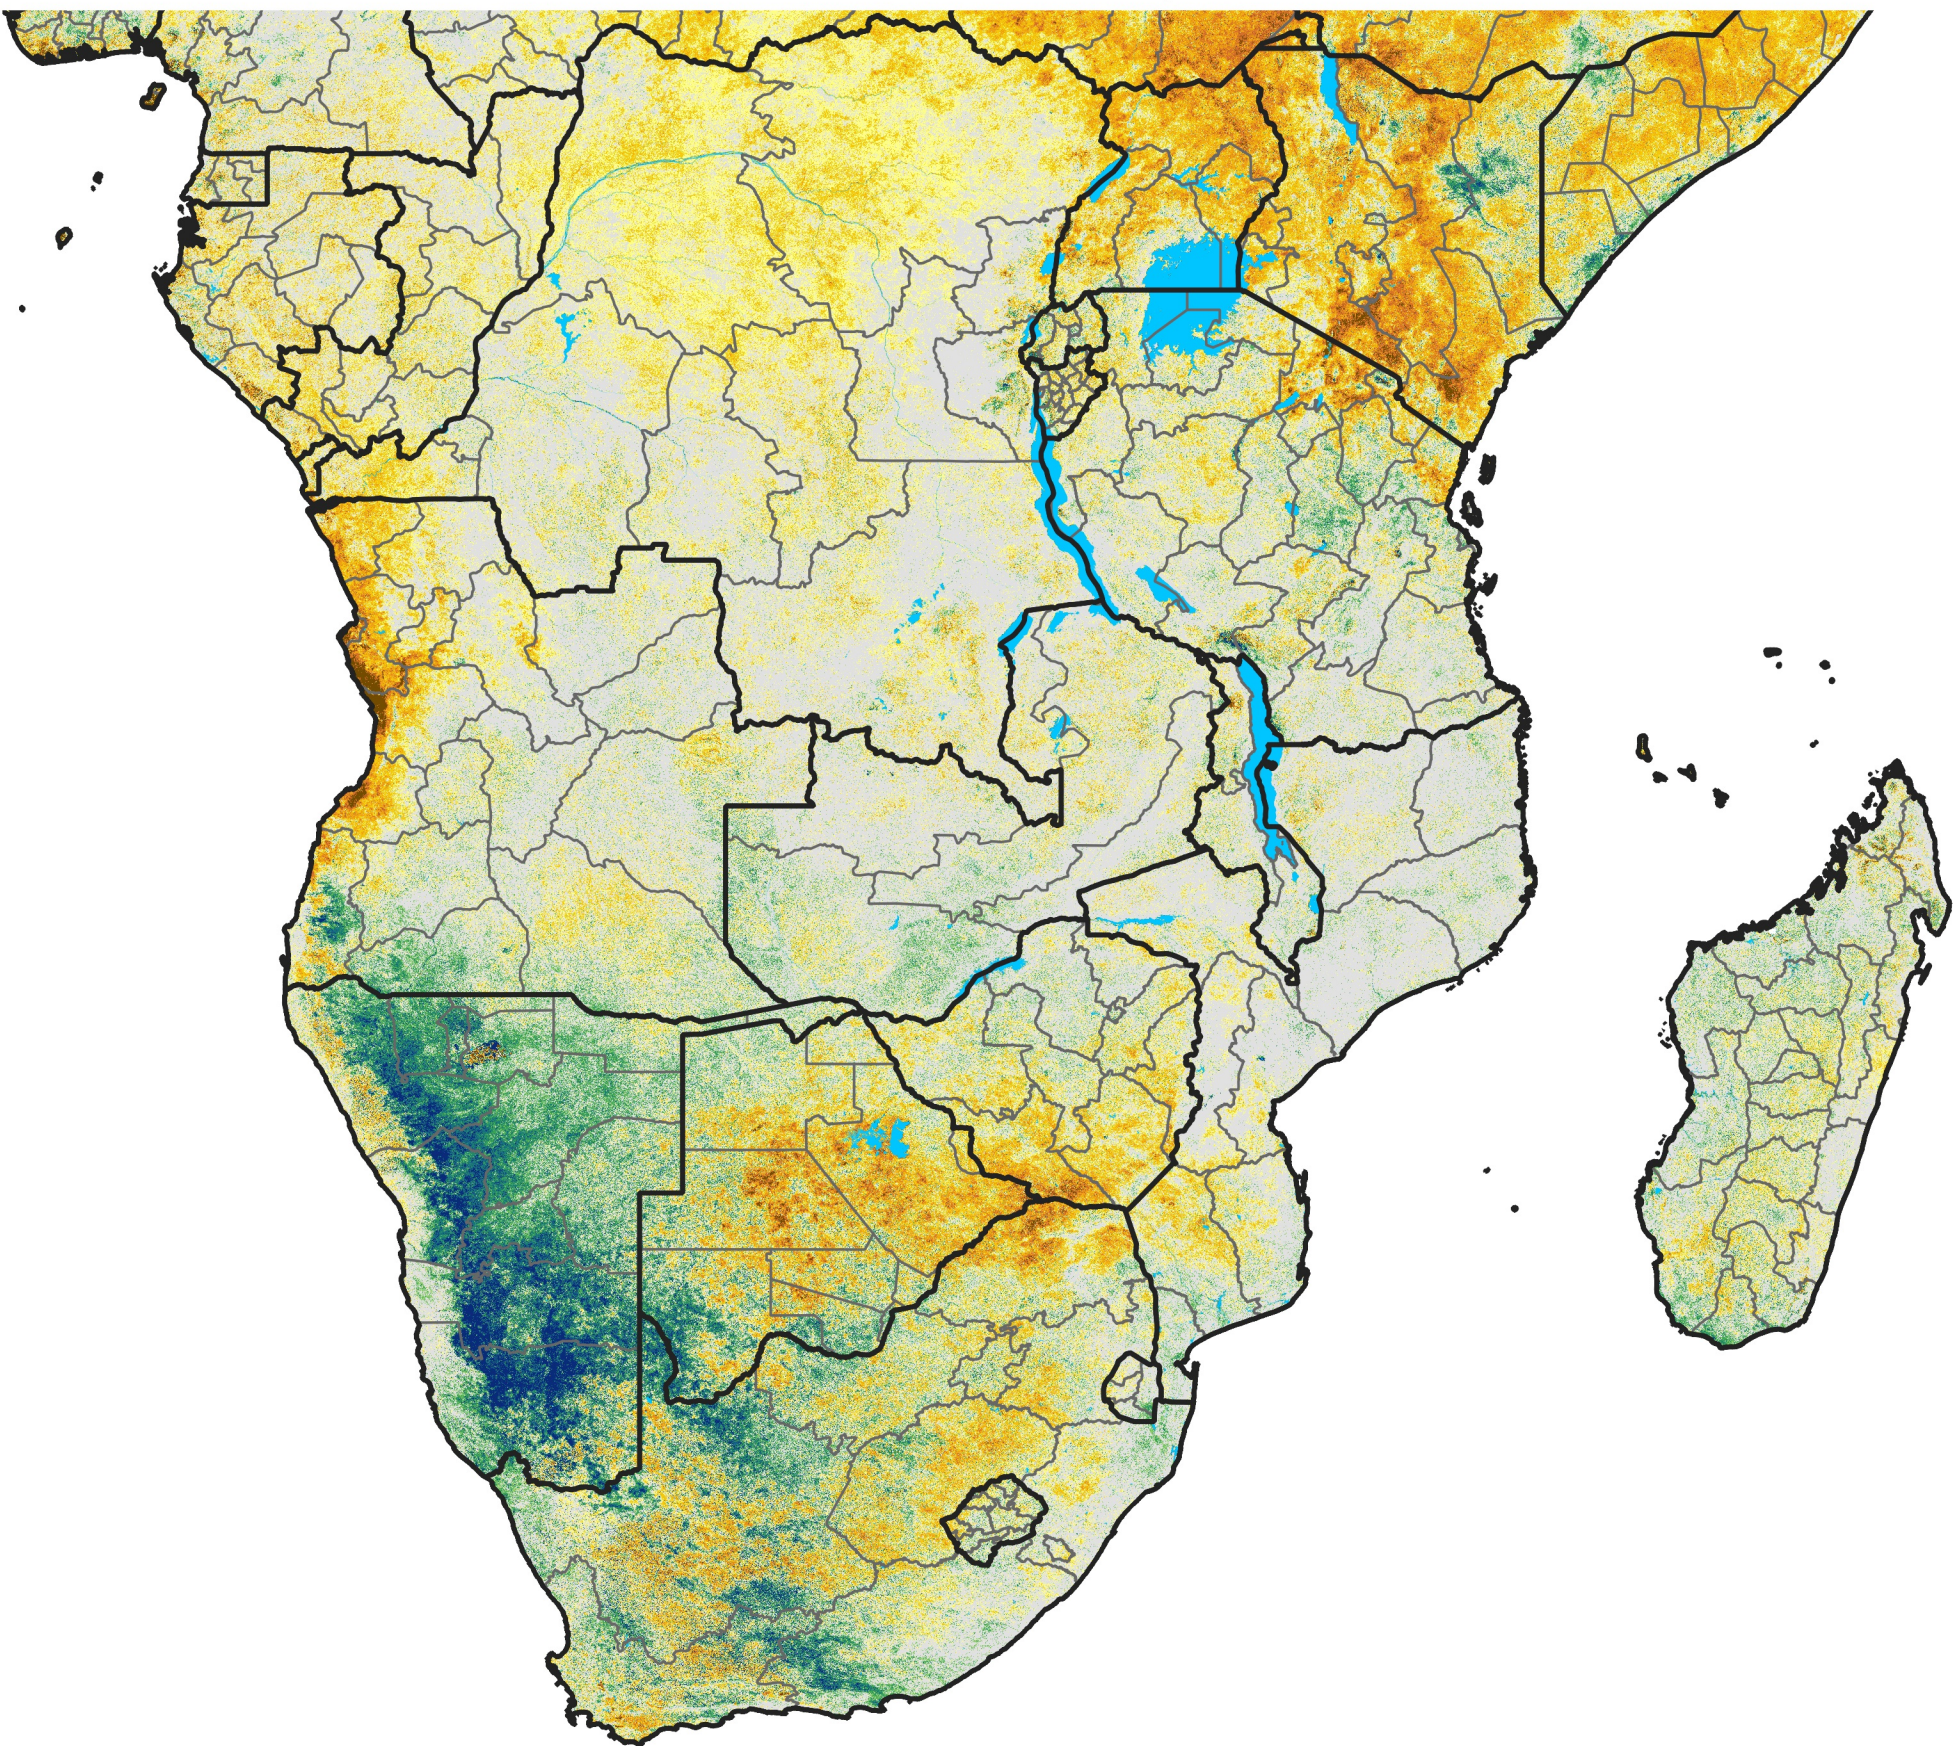

Southern Africa

Percent of Mean NDVI

2012 / Mean (2012 - 2021)
Period 17 / Mar 16 - 25, 2012

Percent of Normal