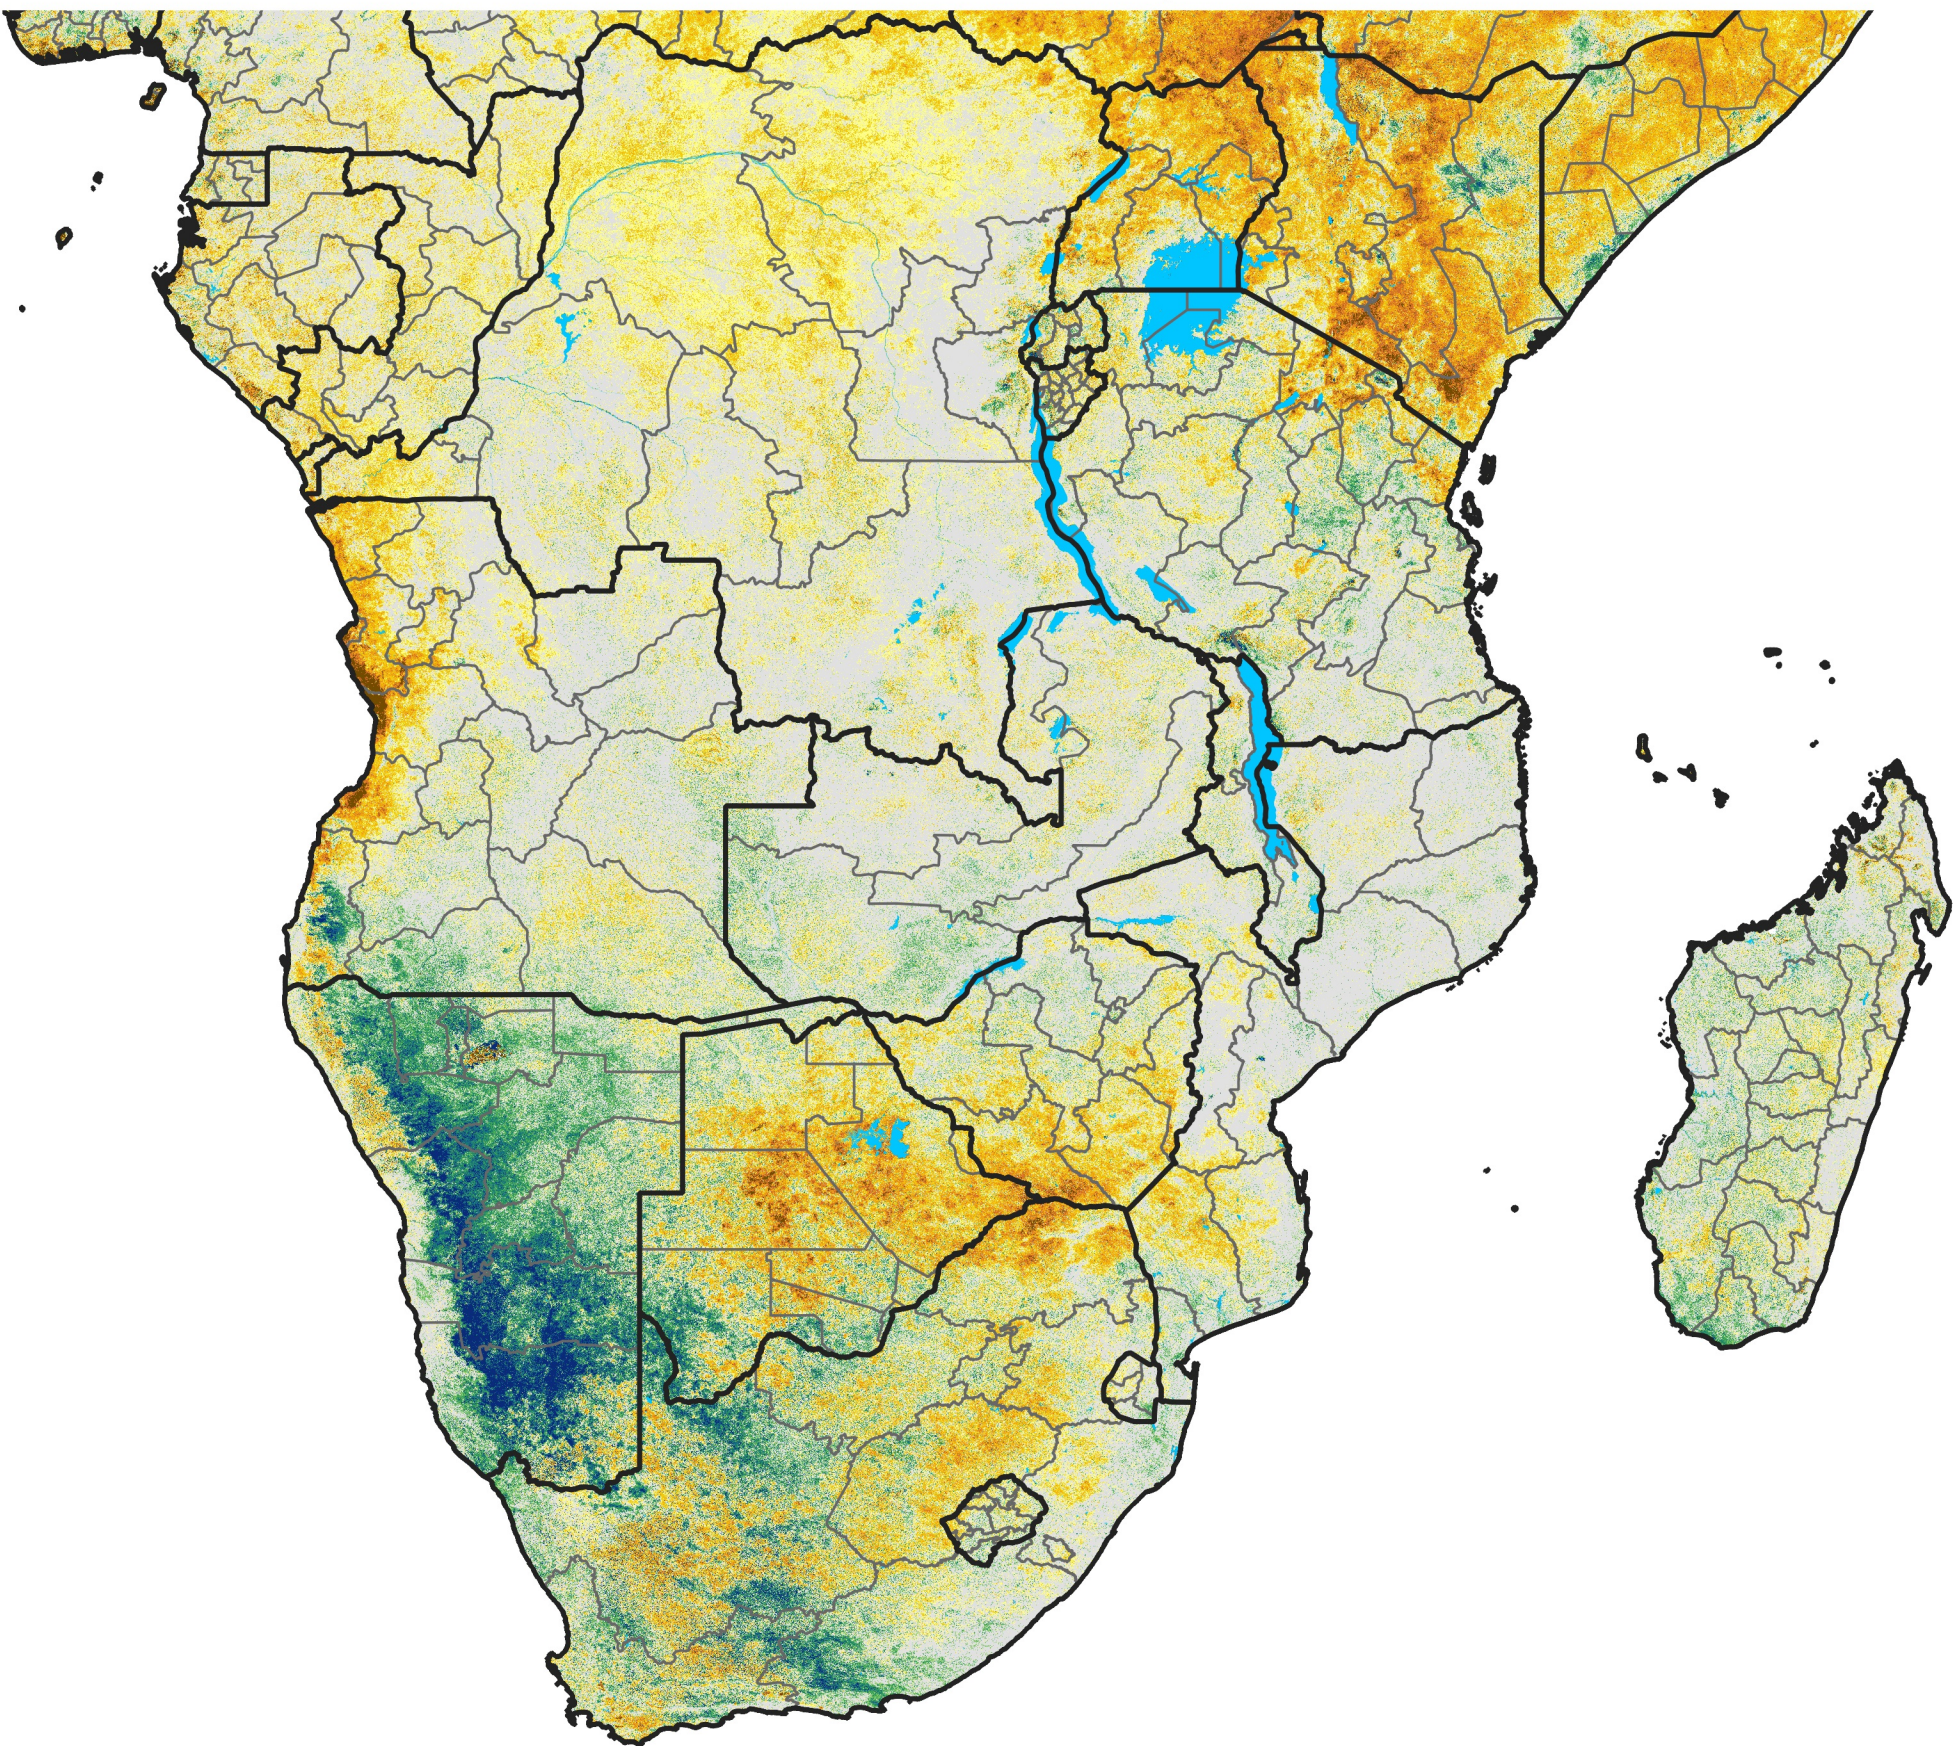

Southern Africa

Percent of Mean NDVI

2012 / Mean (2012 - 2021)
Period 18 / Mar 21 - 31, 2012

Percent of Normal