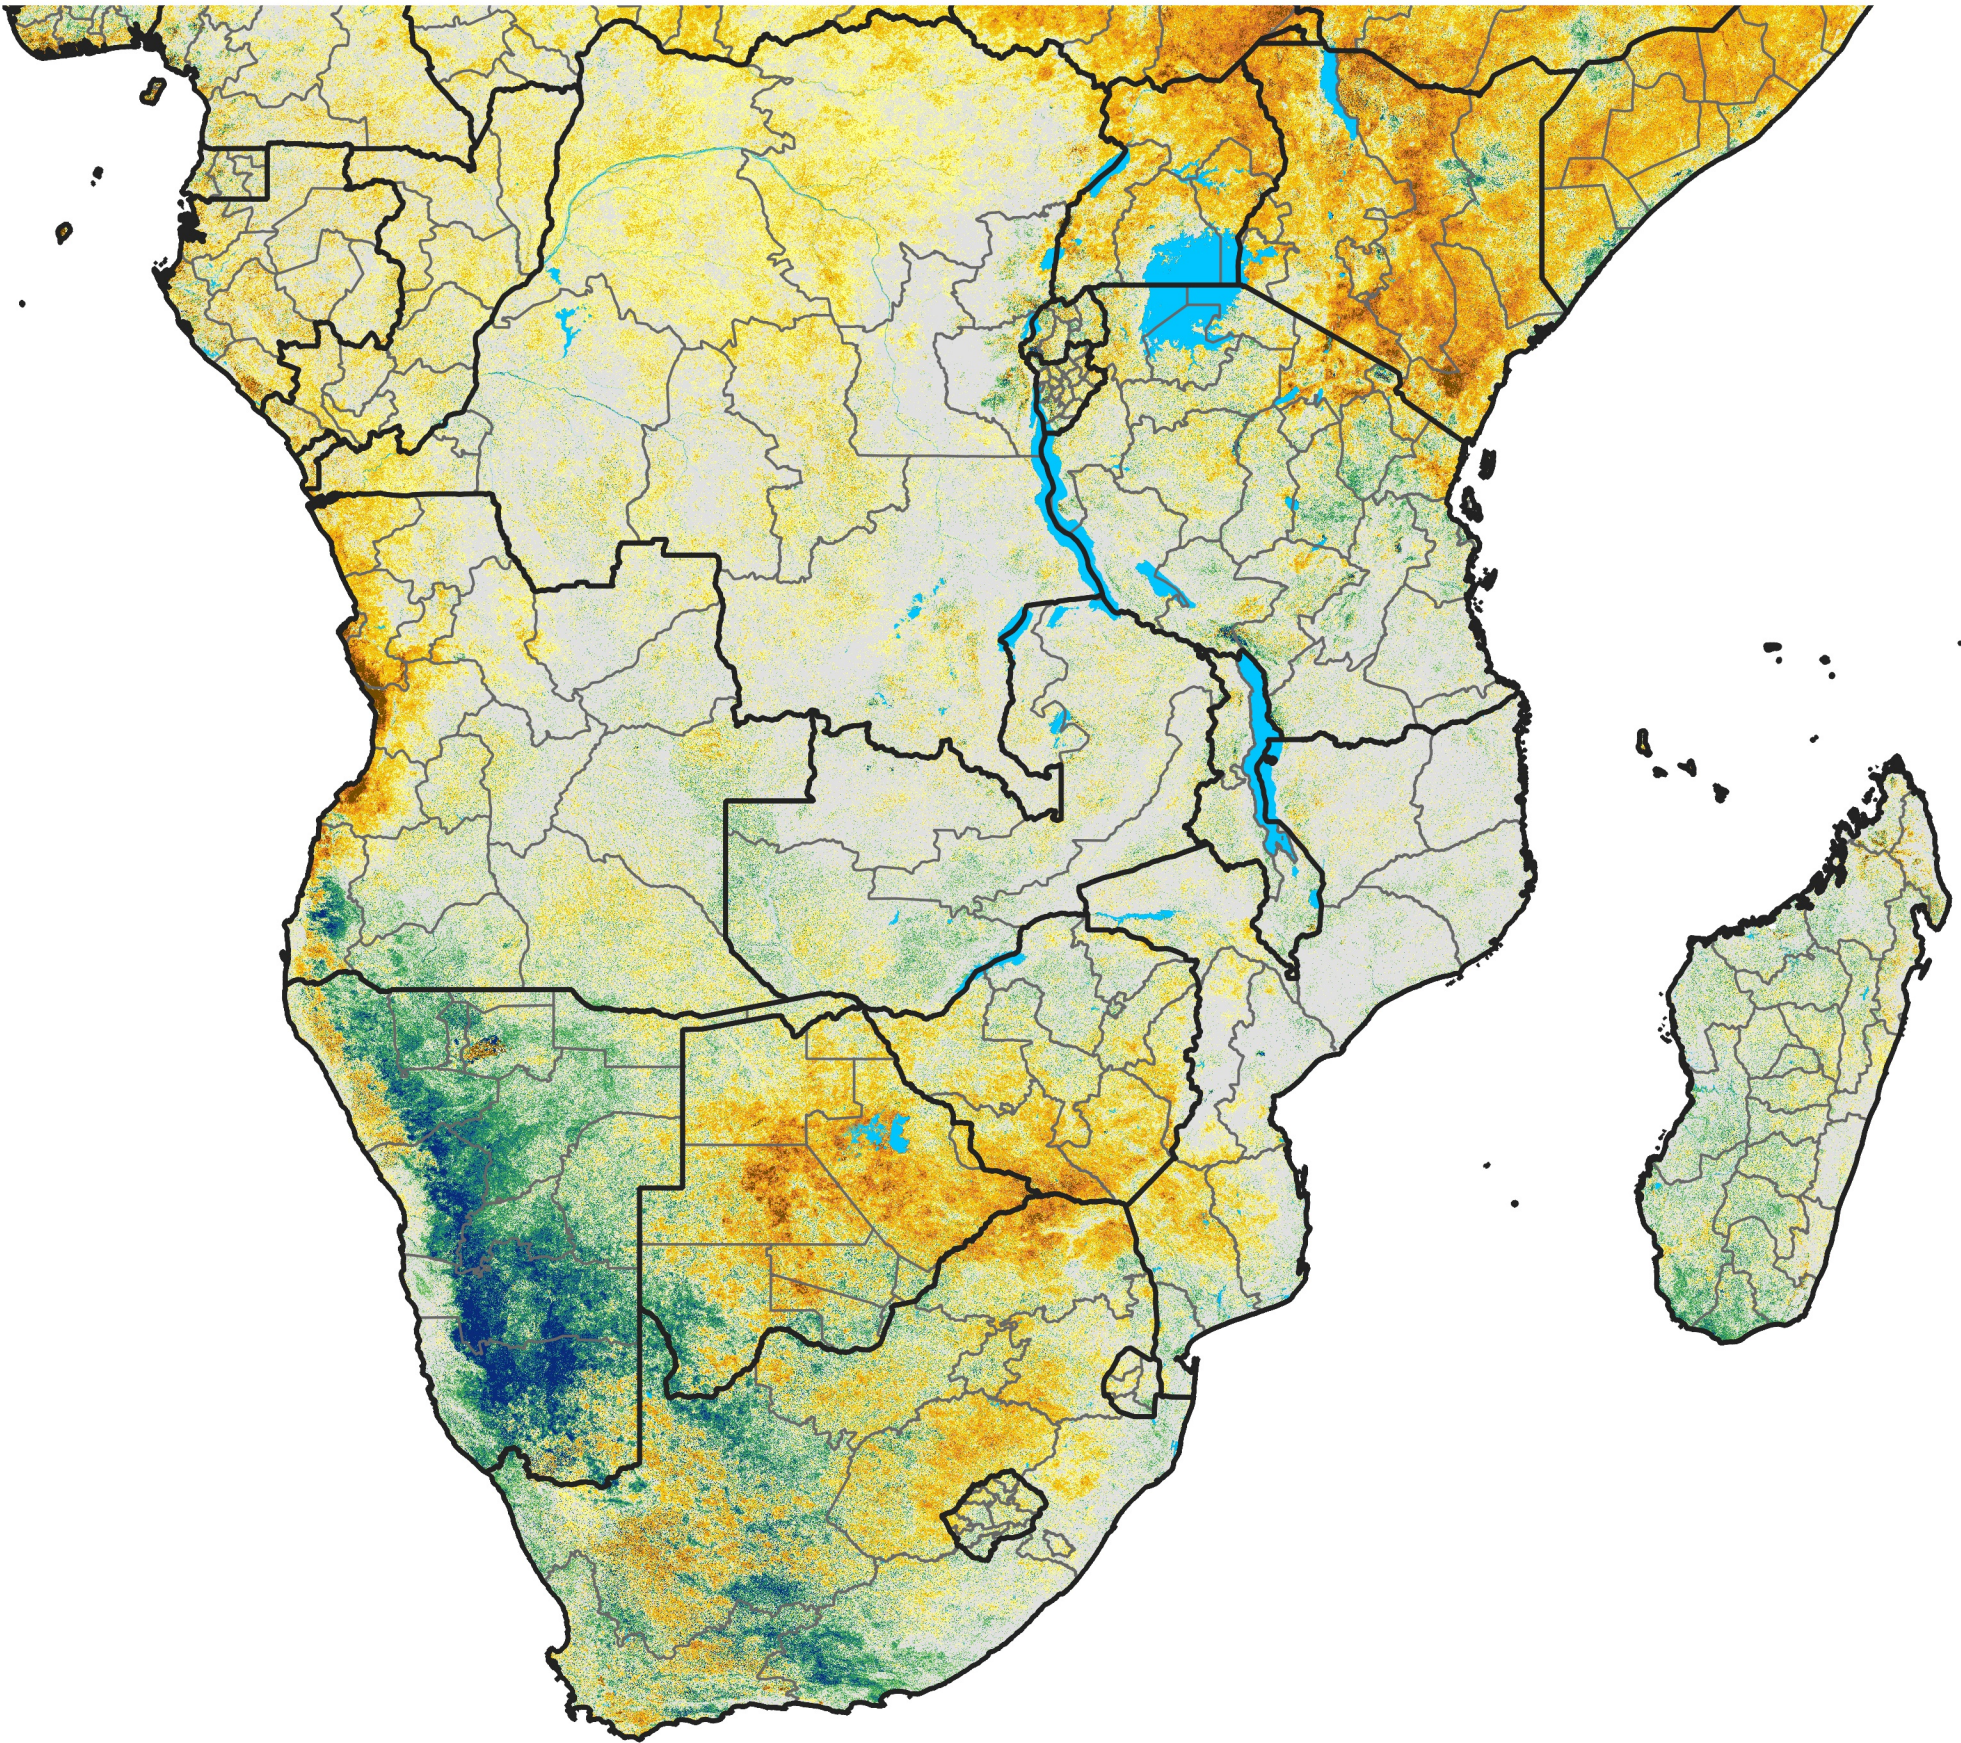

Southern Africa

Percent of Mean NDVI

2012 / Mean (2012 - 2021)

Period 19 / Mar 26 - Apr 05, 2012

Percent of Normal