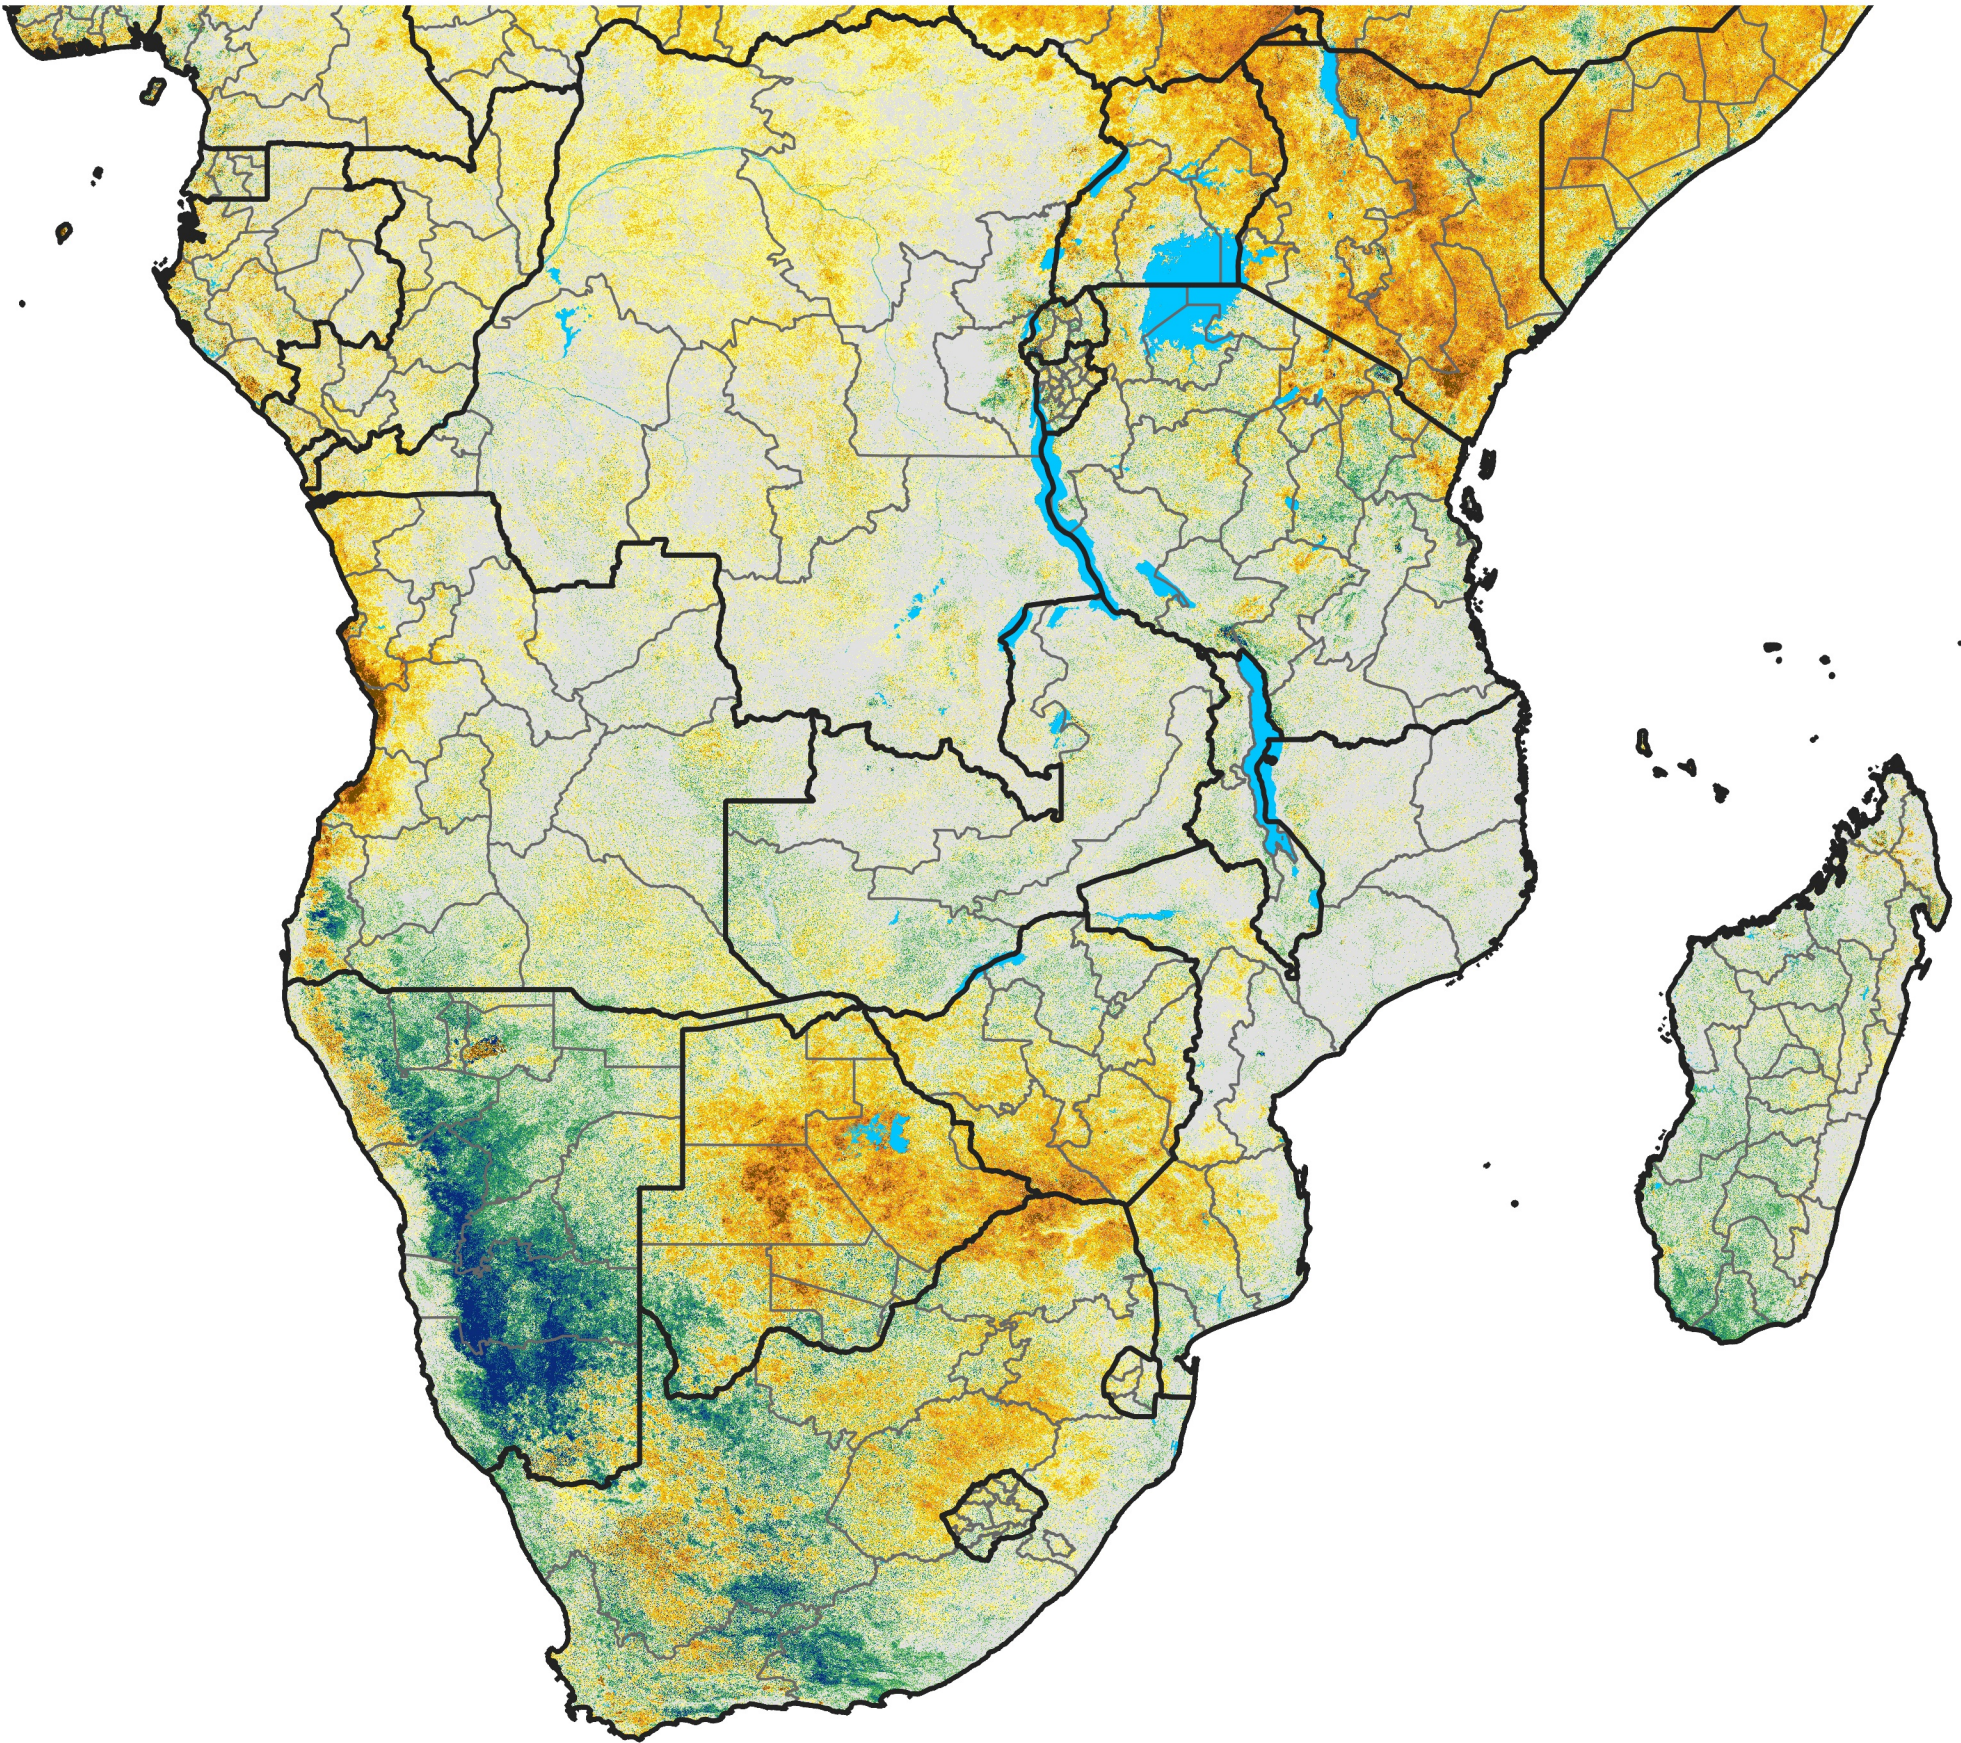

Southern Africa

Percent of Mean NDVI

2012 / Mean (2012 - 2021)
Period 20 / Apr 01 - 10, 2012

Percent of Normal