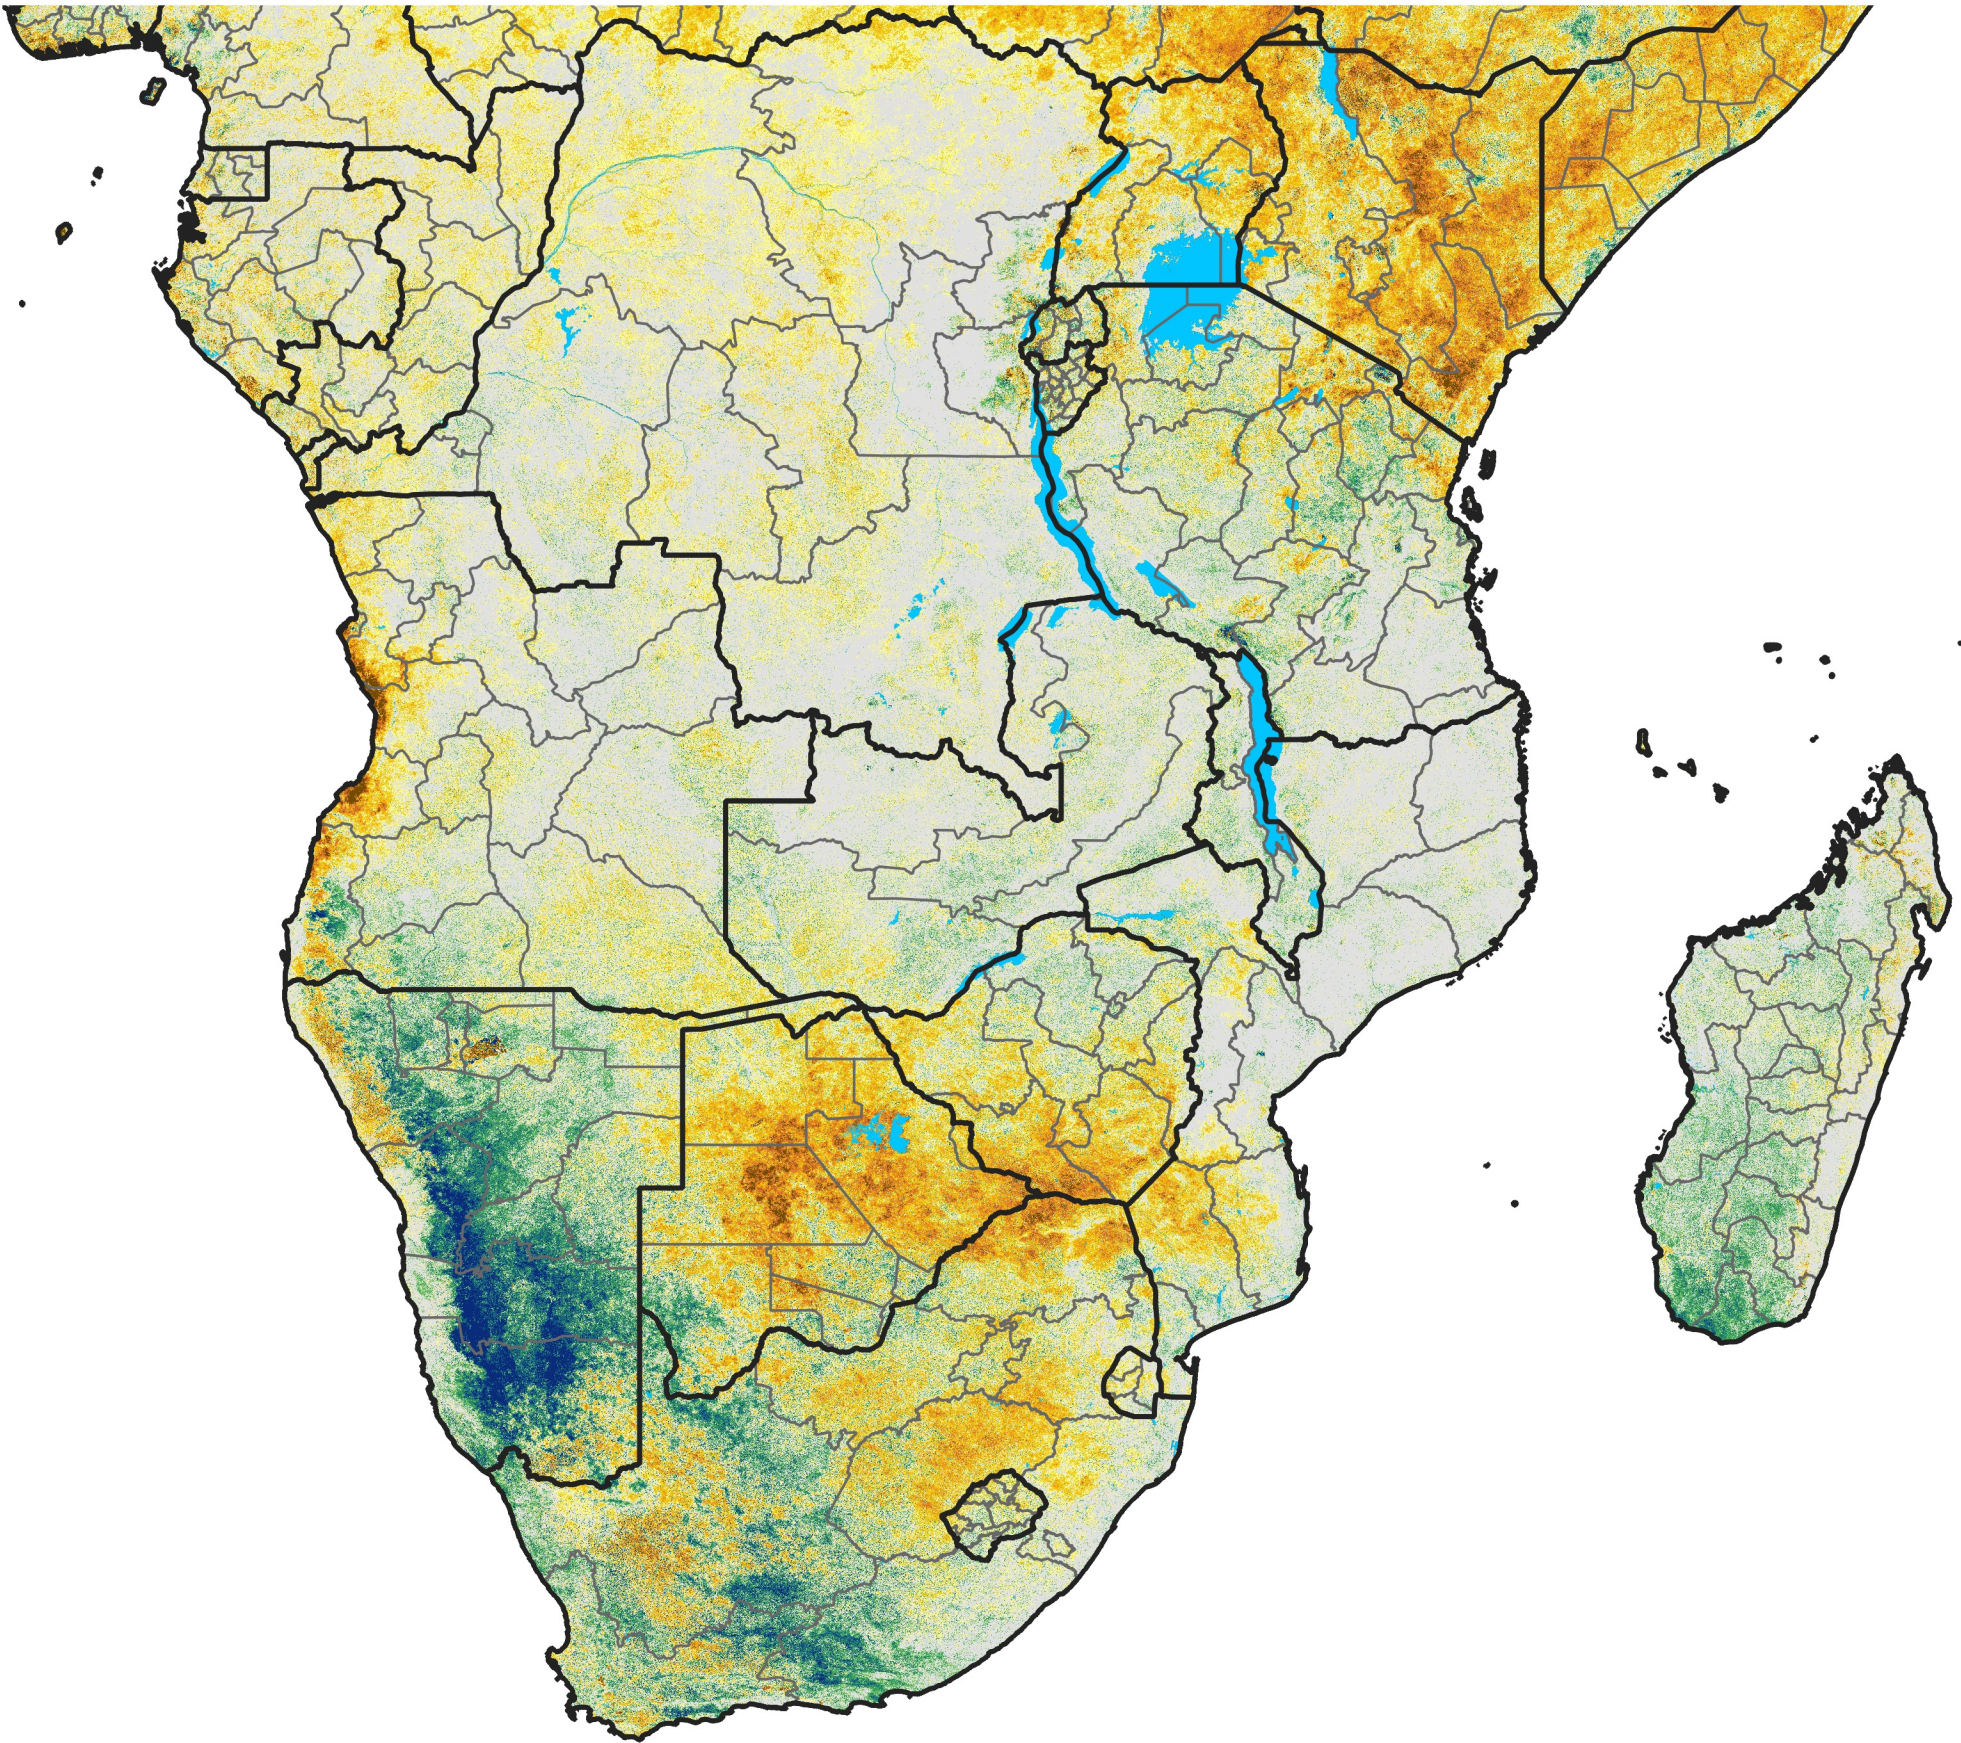

Southern Africa

Percent of Mean NDVI

2012 / Mean (2012 - 2021)
Period 21 / Apr 06 - 15, 2012

Percent of Normal