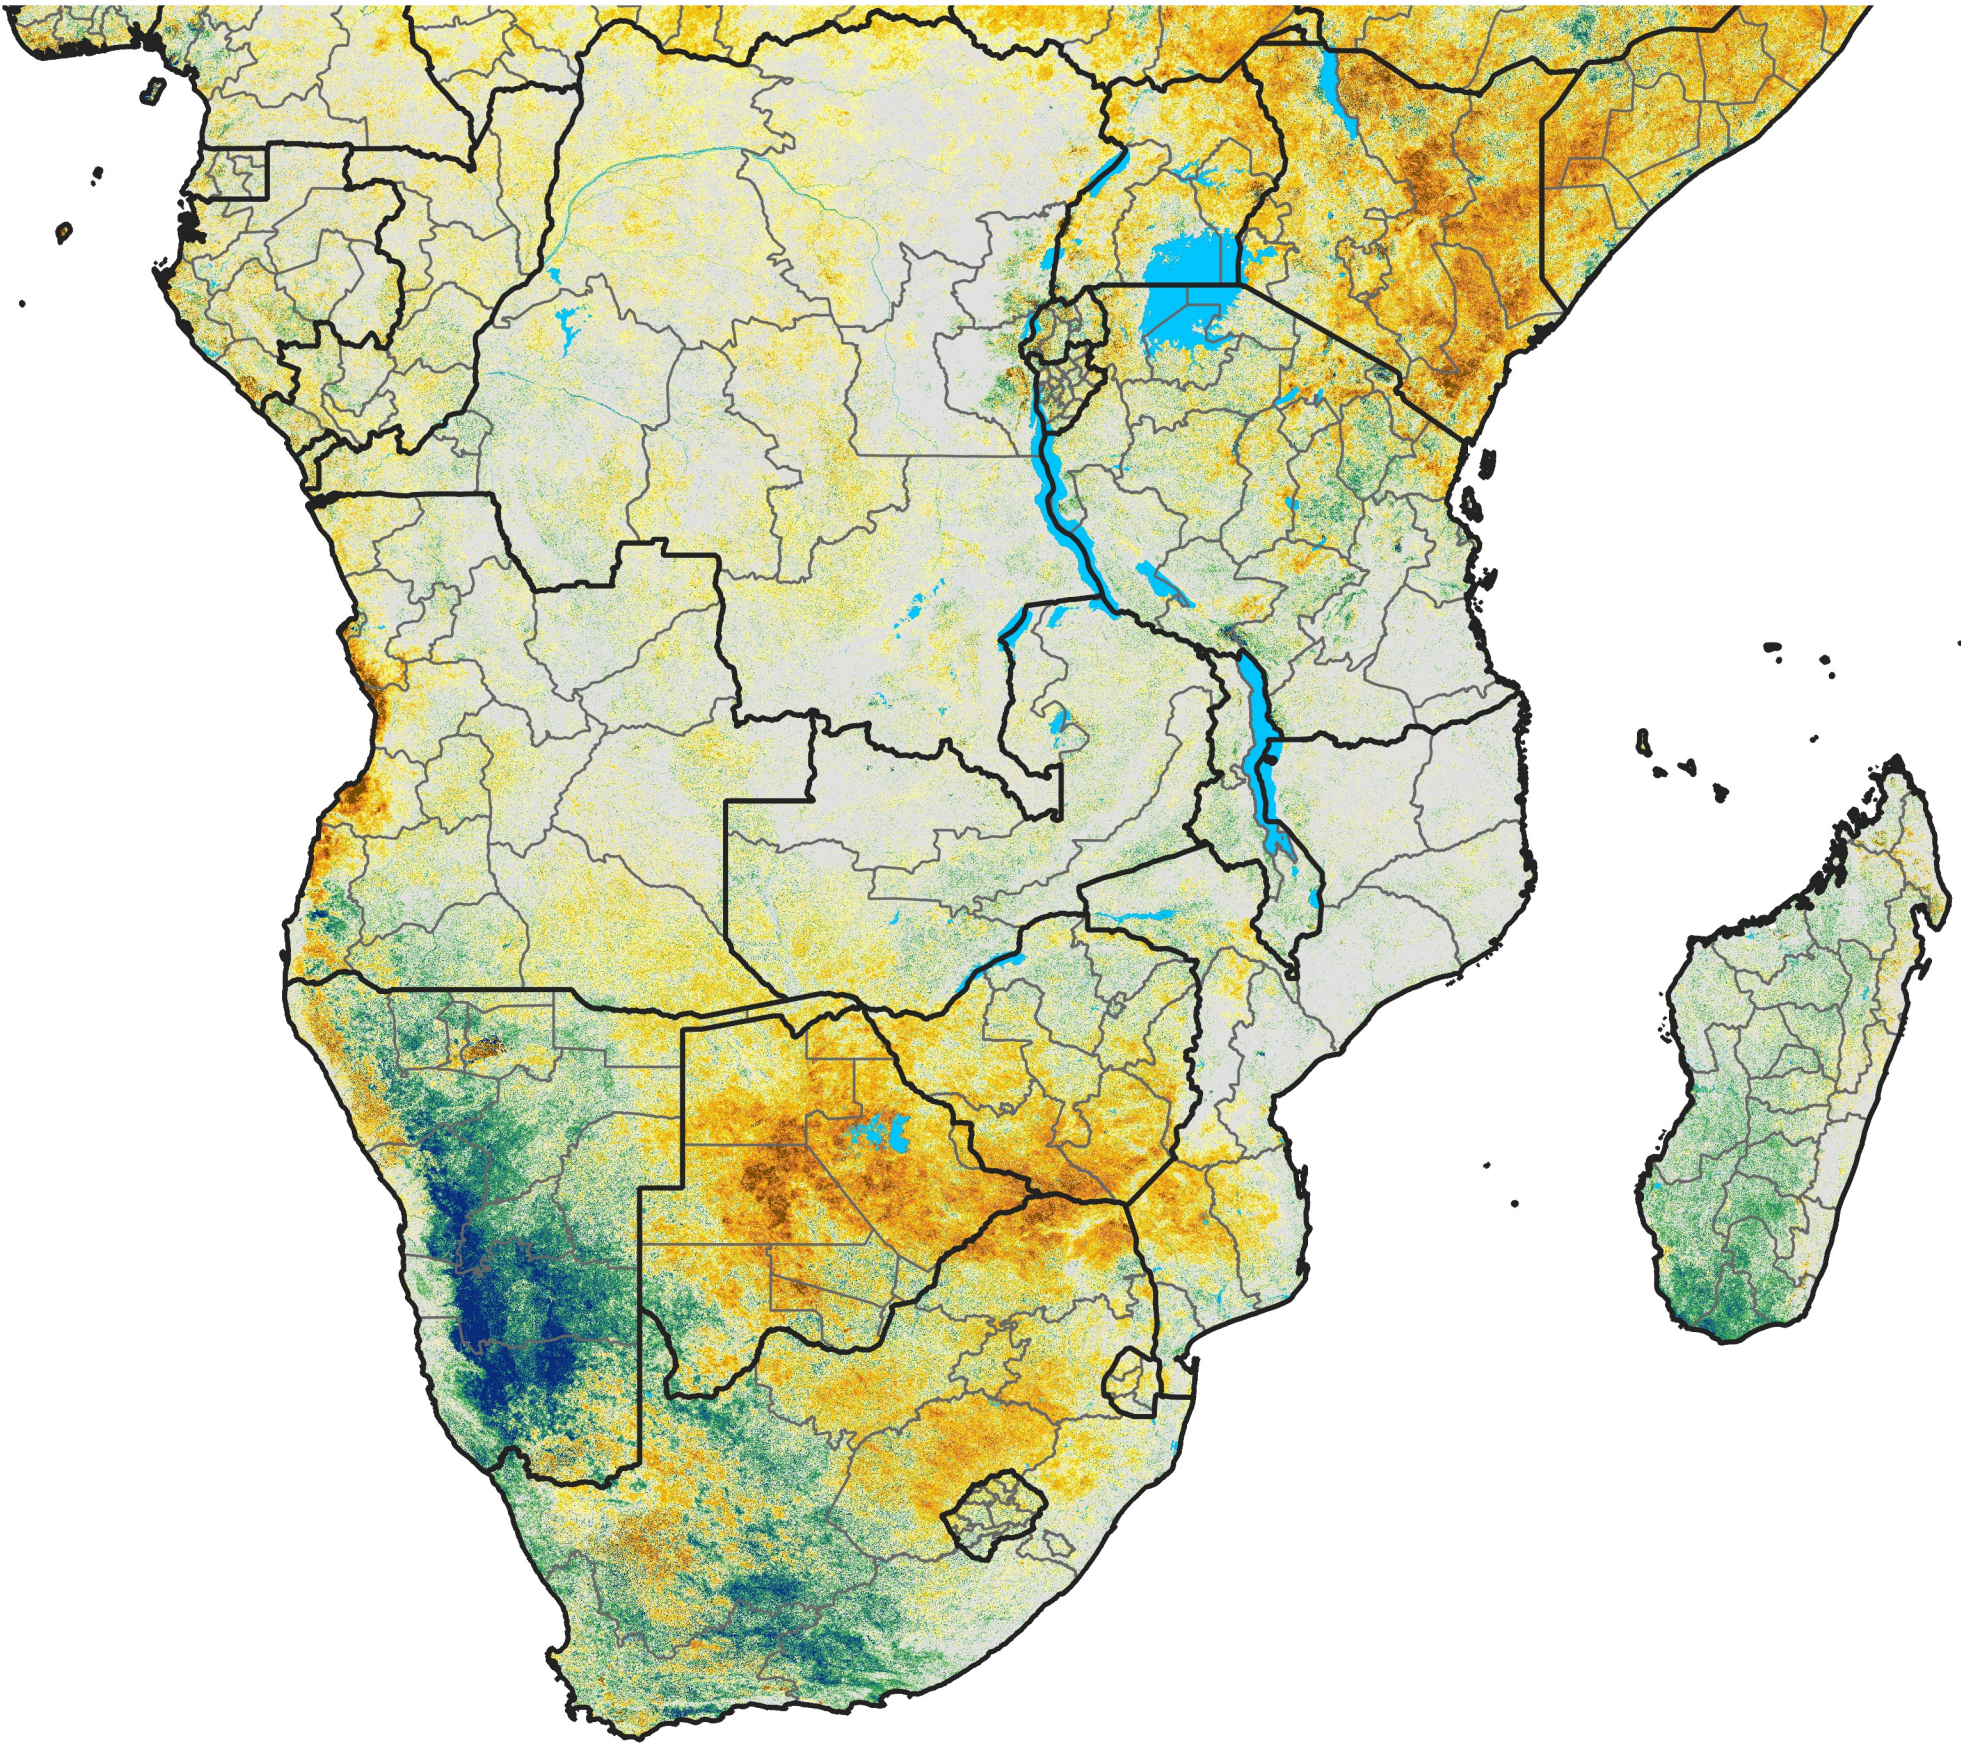

Southern Africa

Percent of Mean NDVI

2012 / Mean (2012 - 2021)
Period 22 / Apr 11 - 20, 2012

Percent of Normal