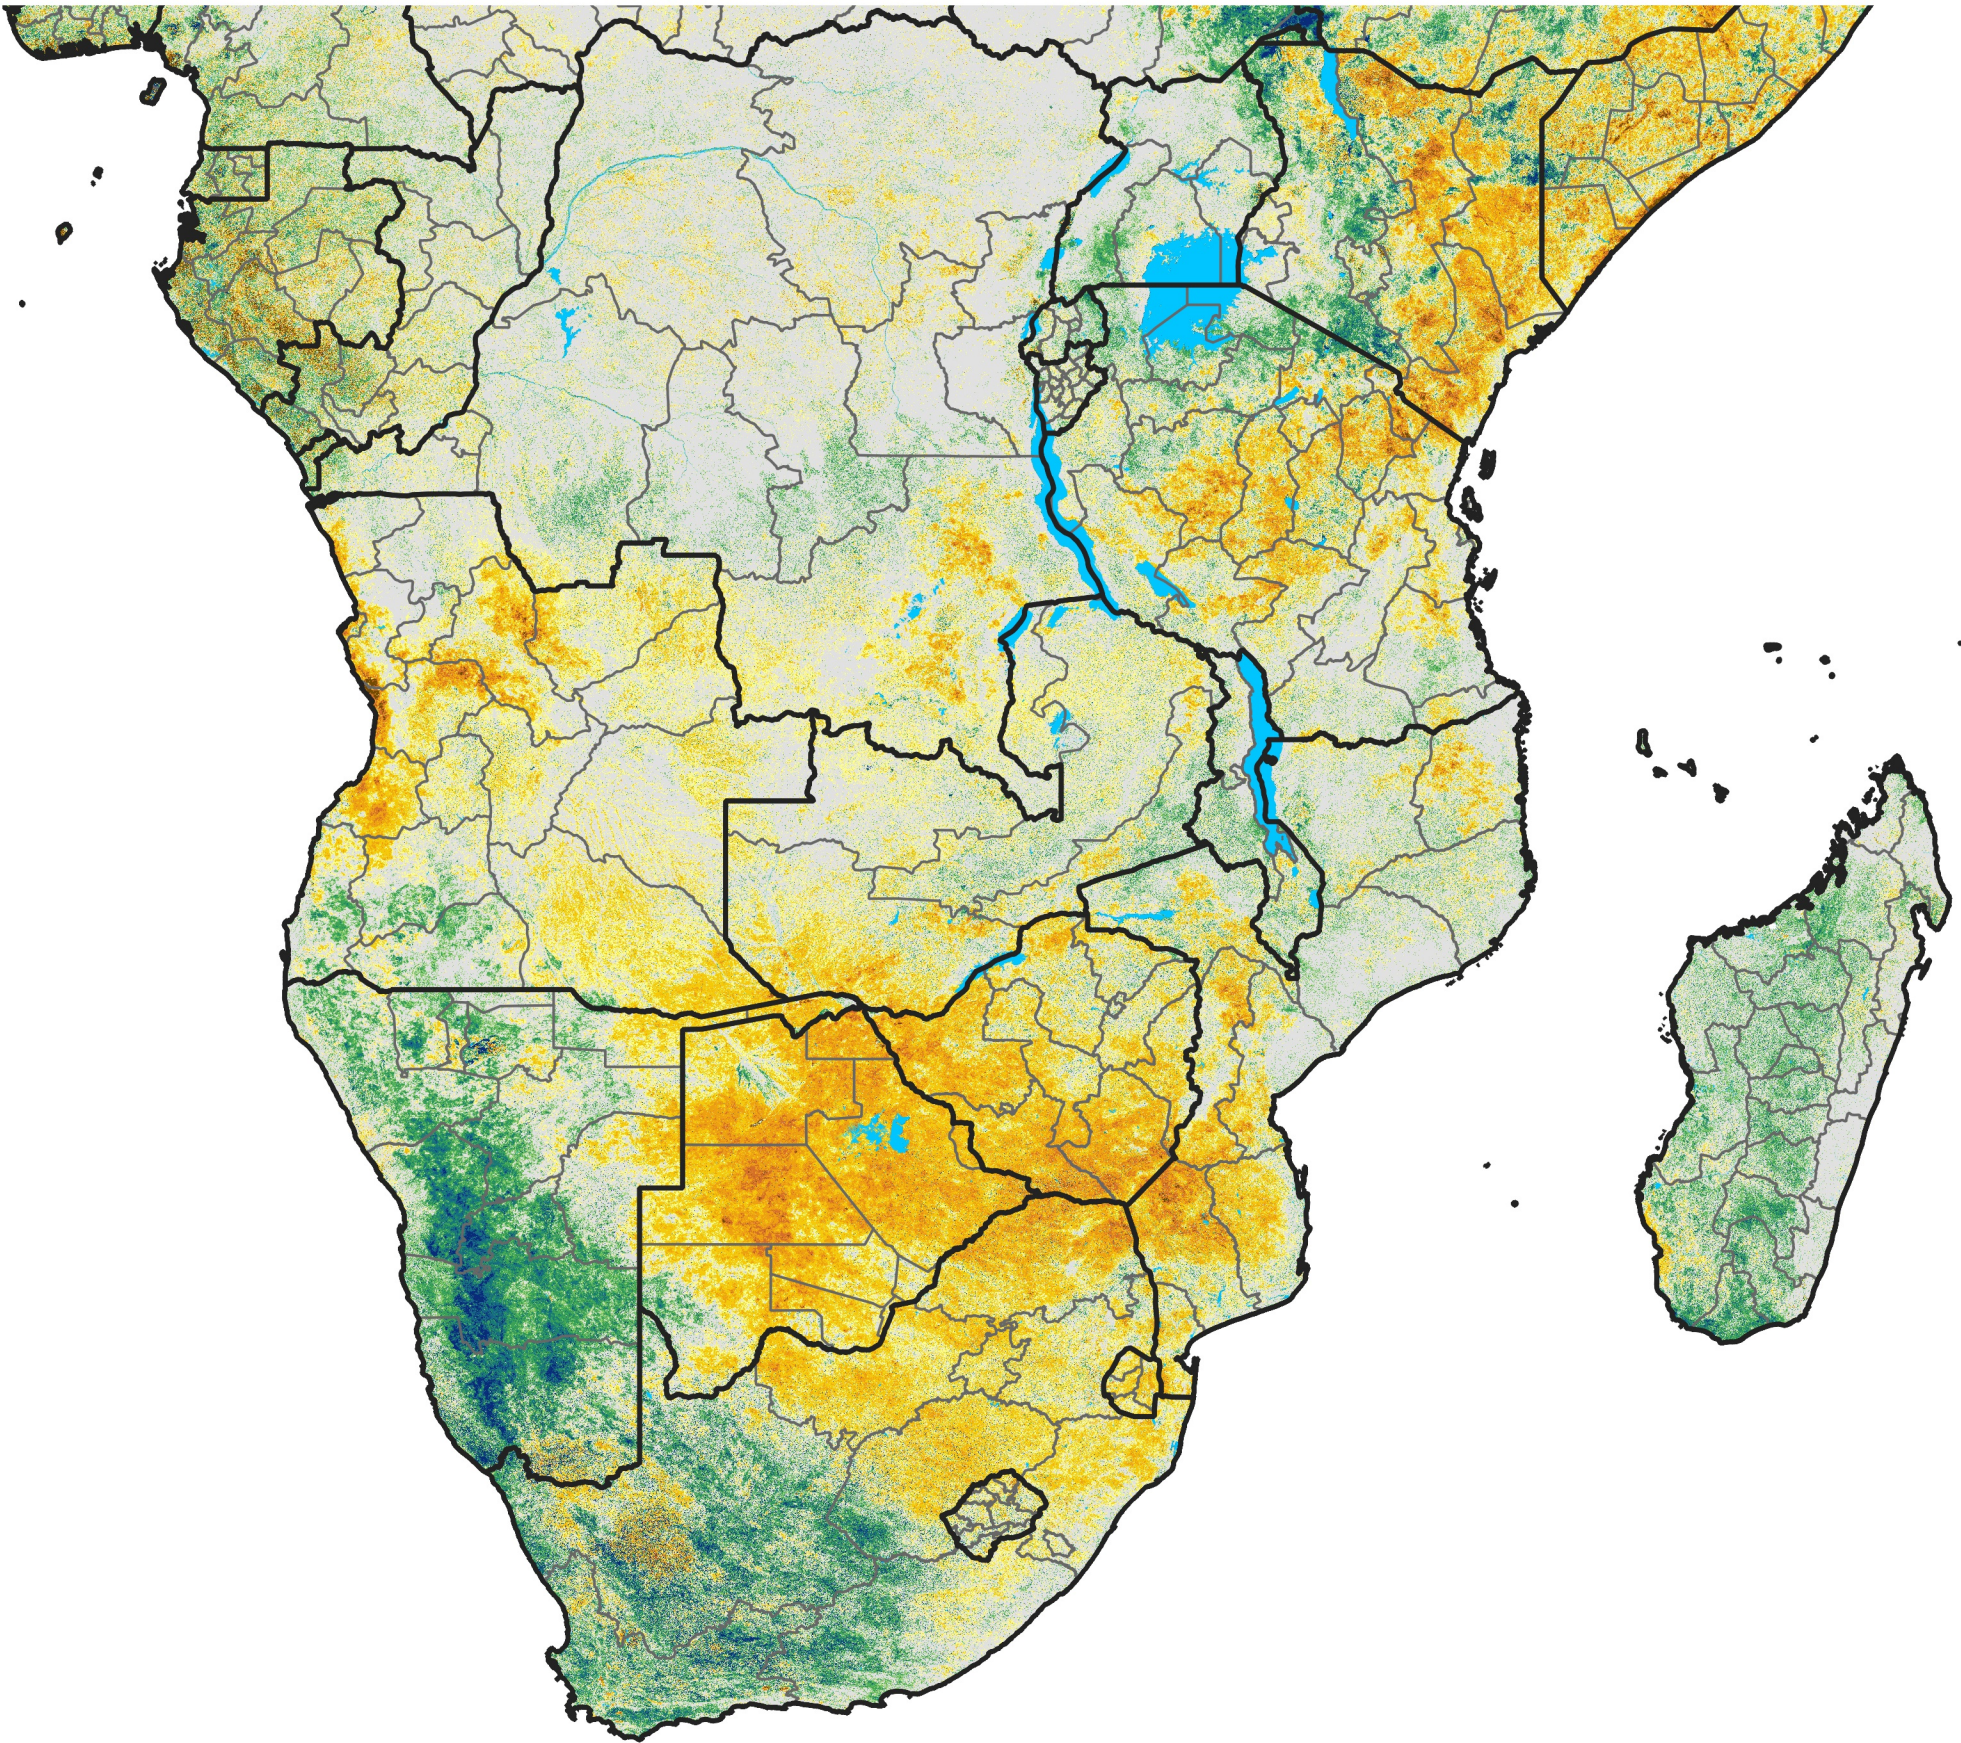

# Southern Africa

## Percent of Mean NDVI

2012 / Mean (2012 - 2021)  
Period 34 / Jun 11 - 20, 2012