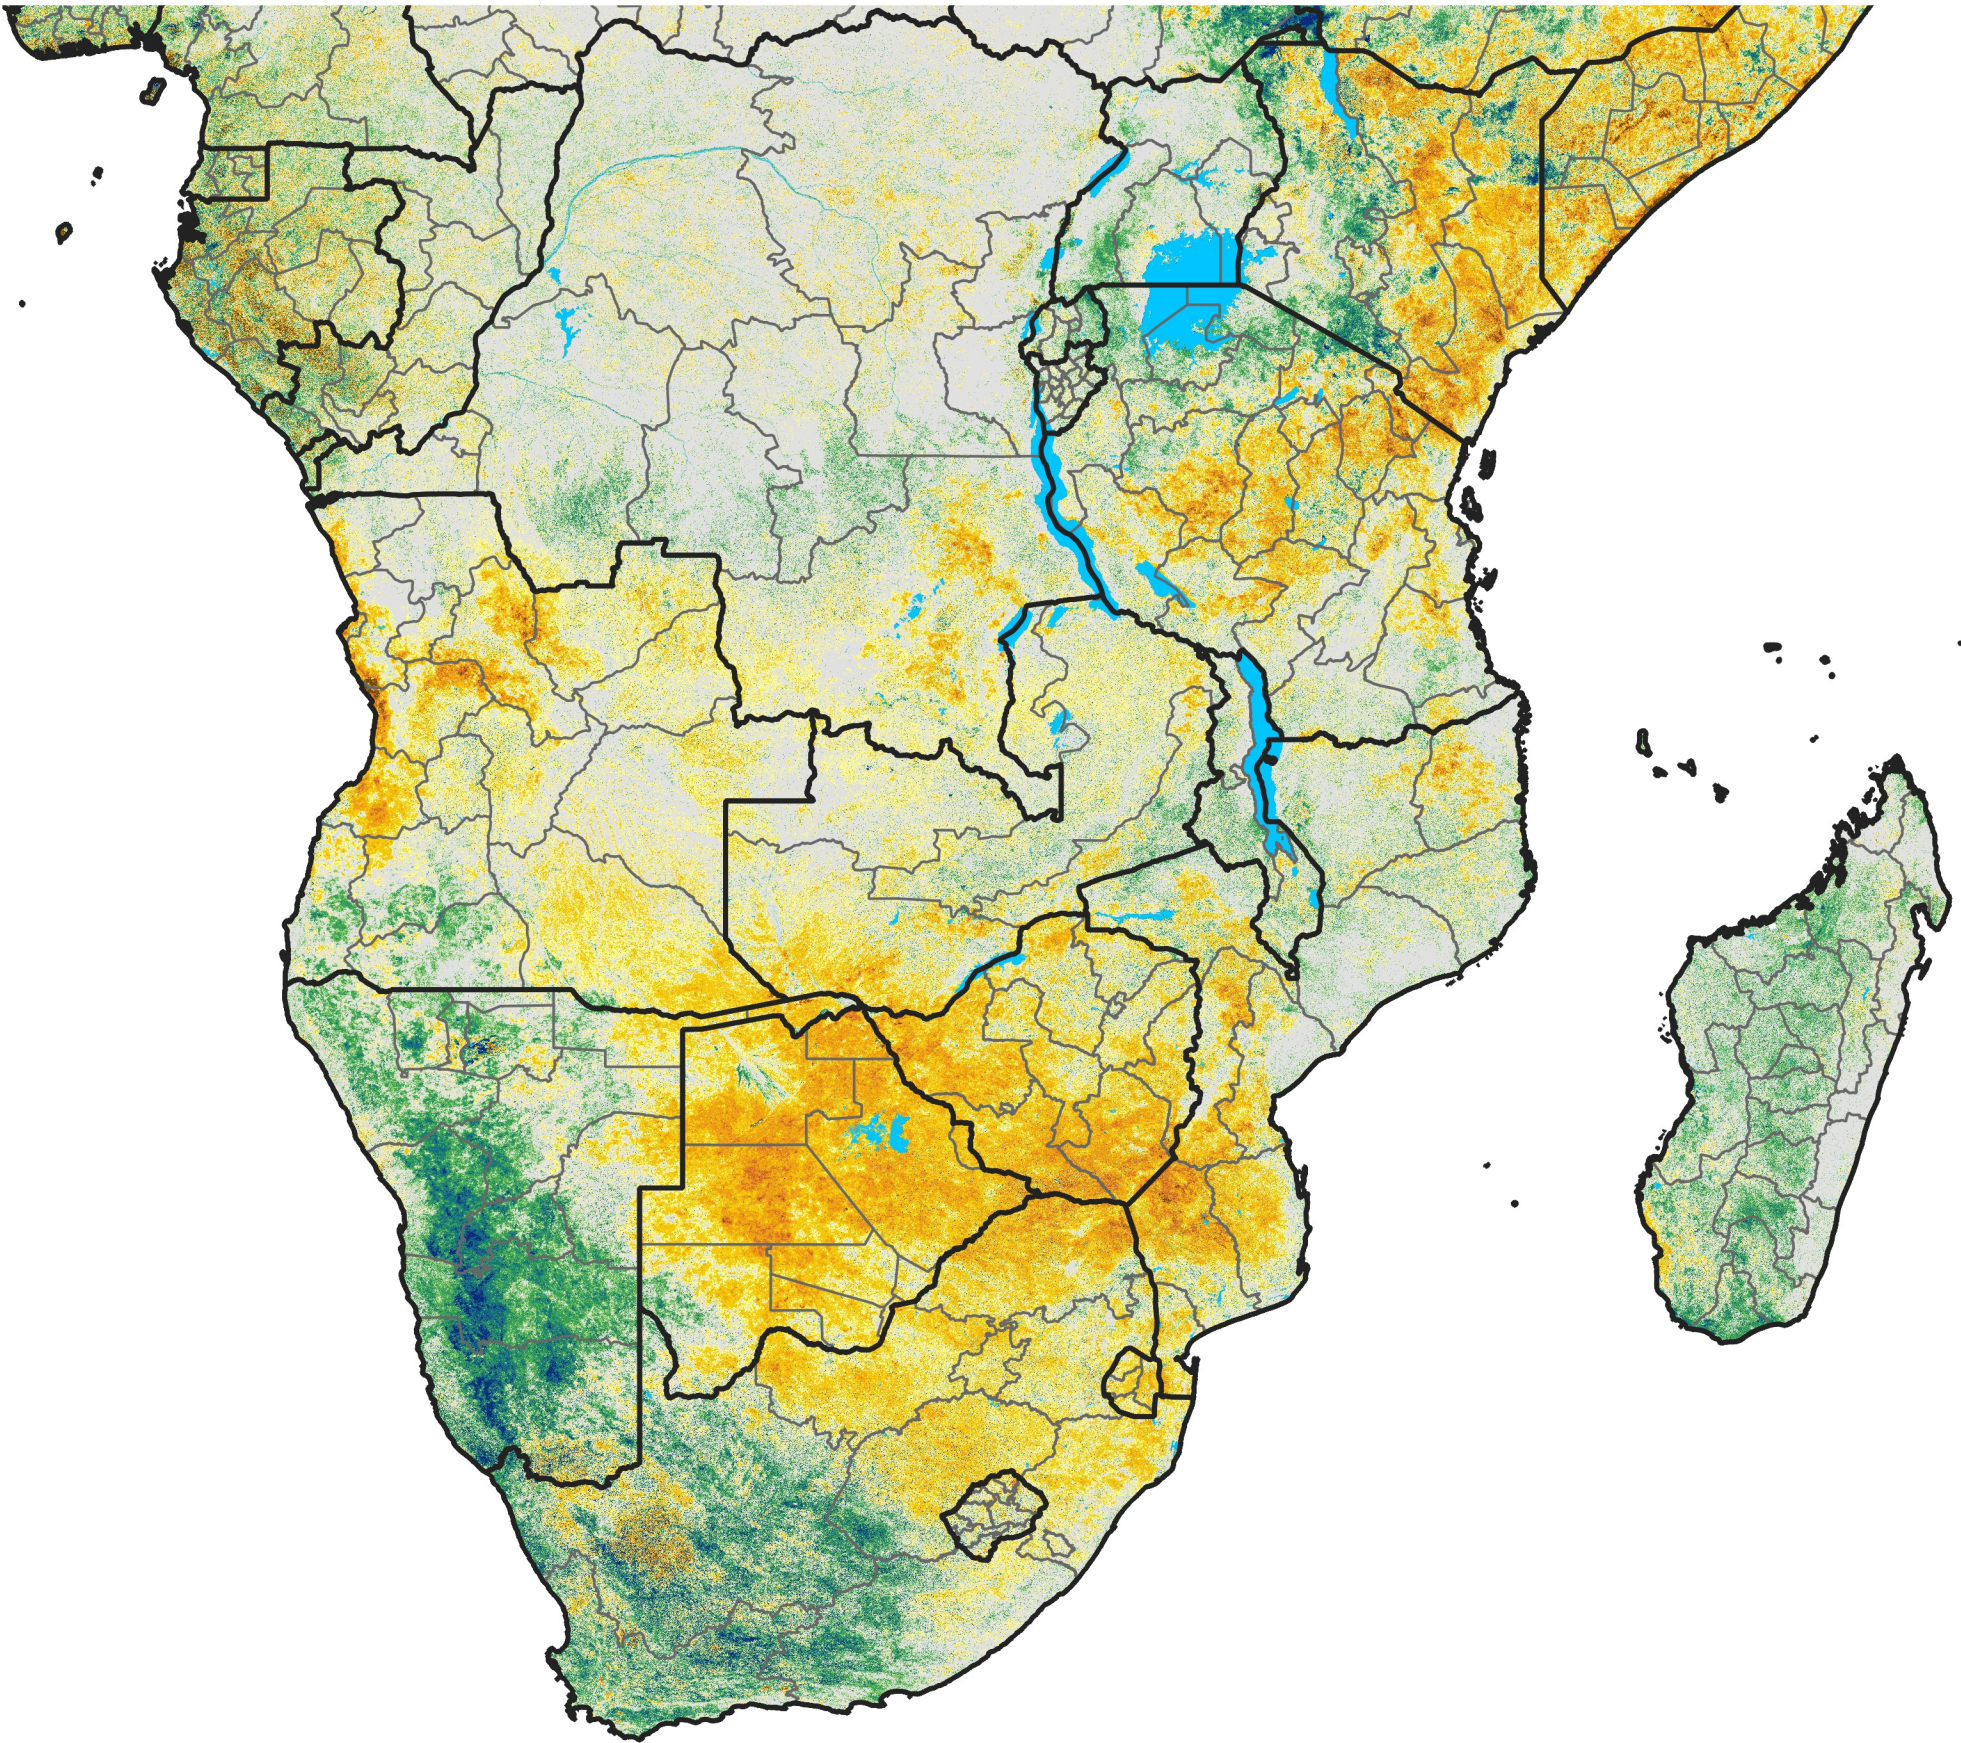

# Southern Africa

## Percent of Mean NDVI

2012 / Mean (2012 - 2021)  
Period 35 / Jun 16 - 25, 2012