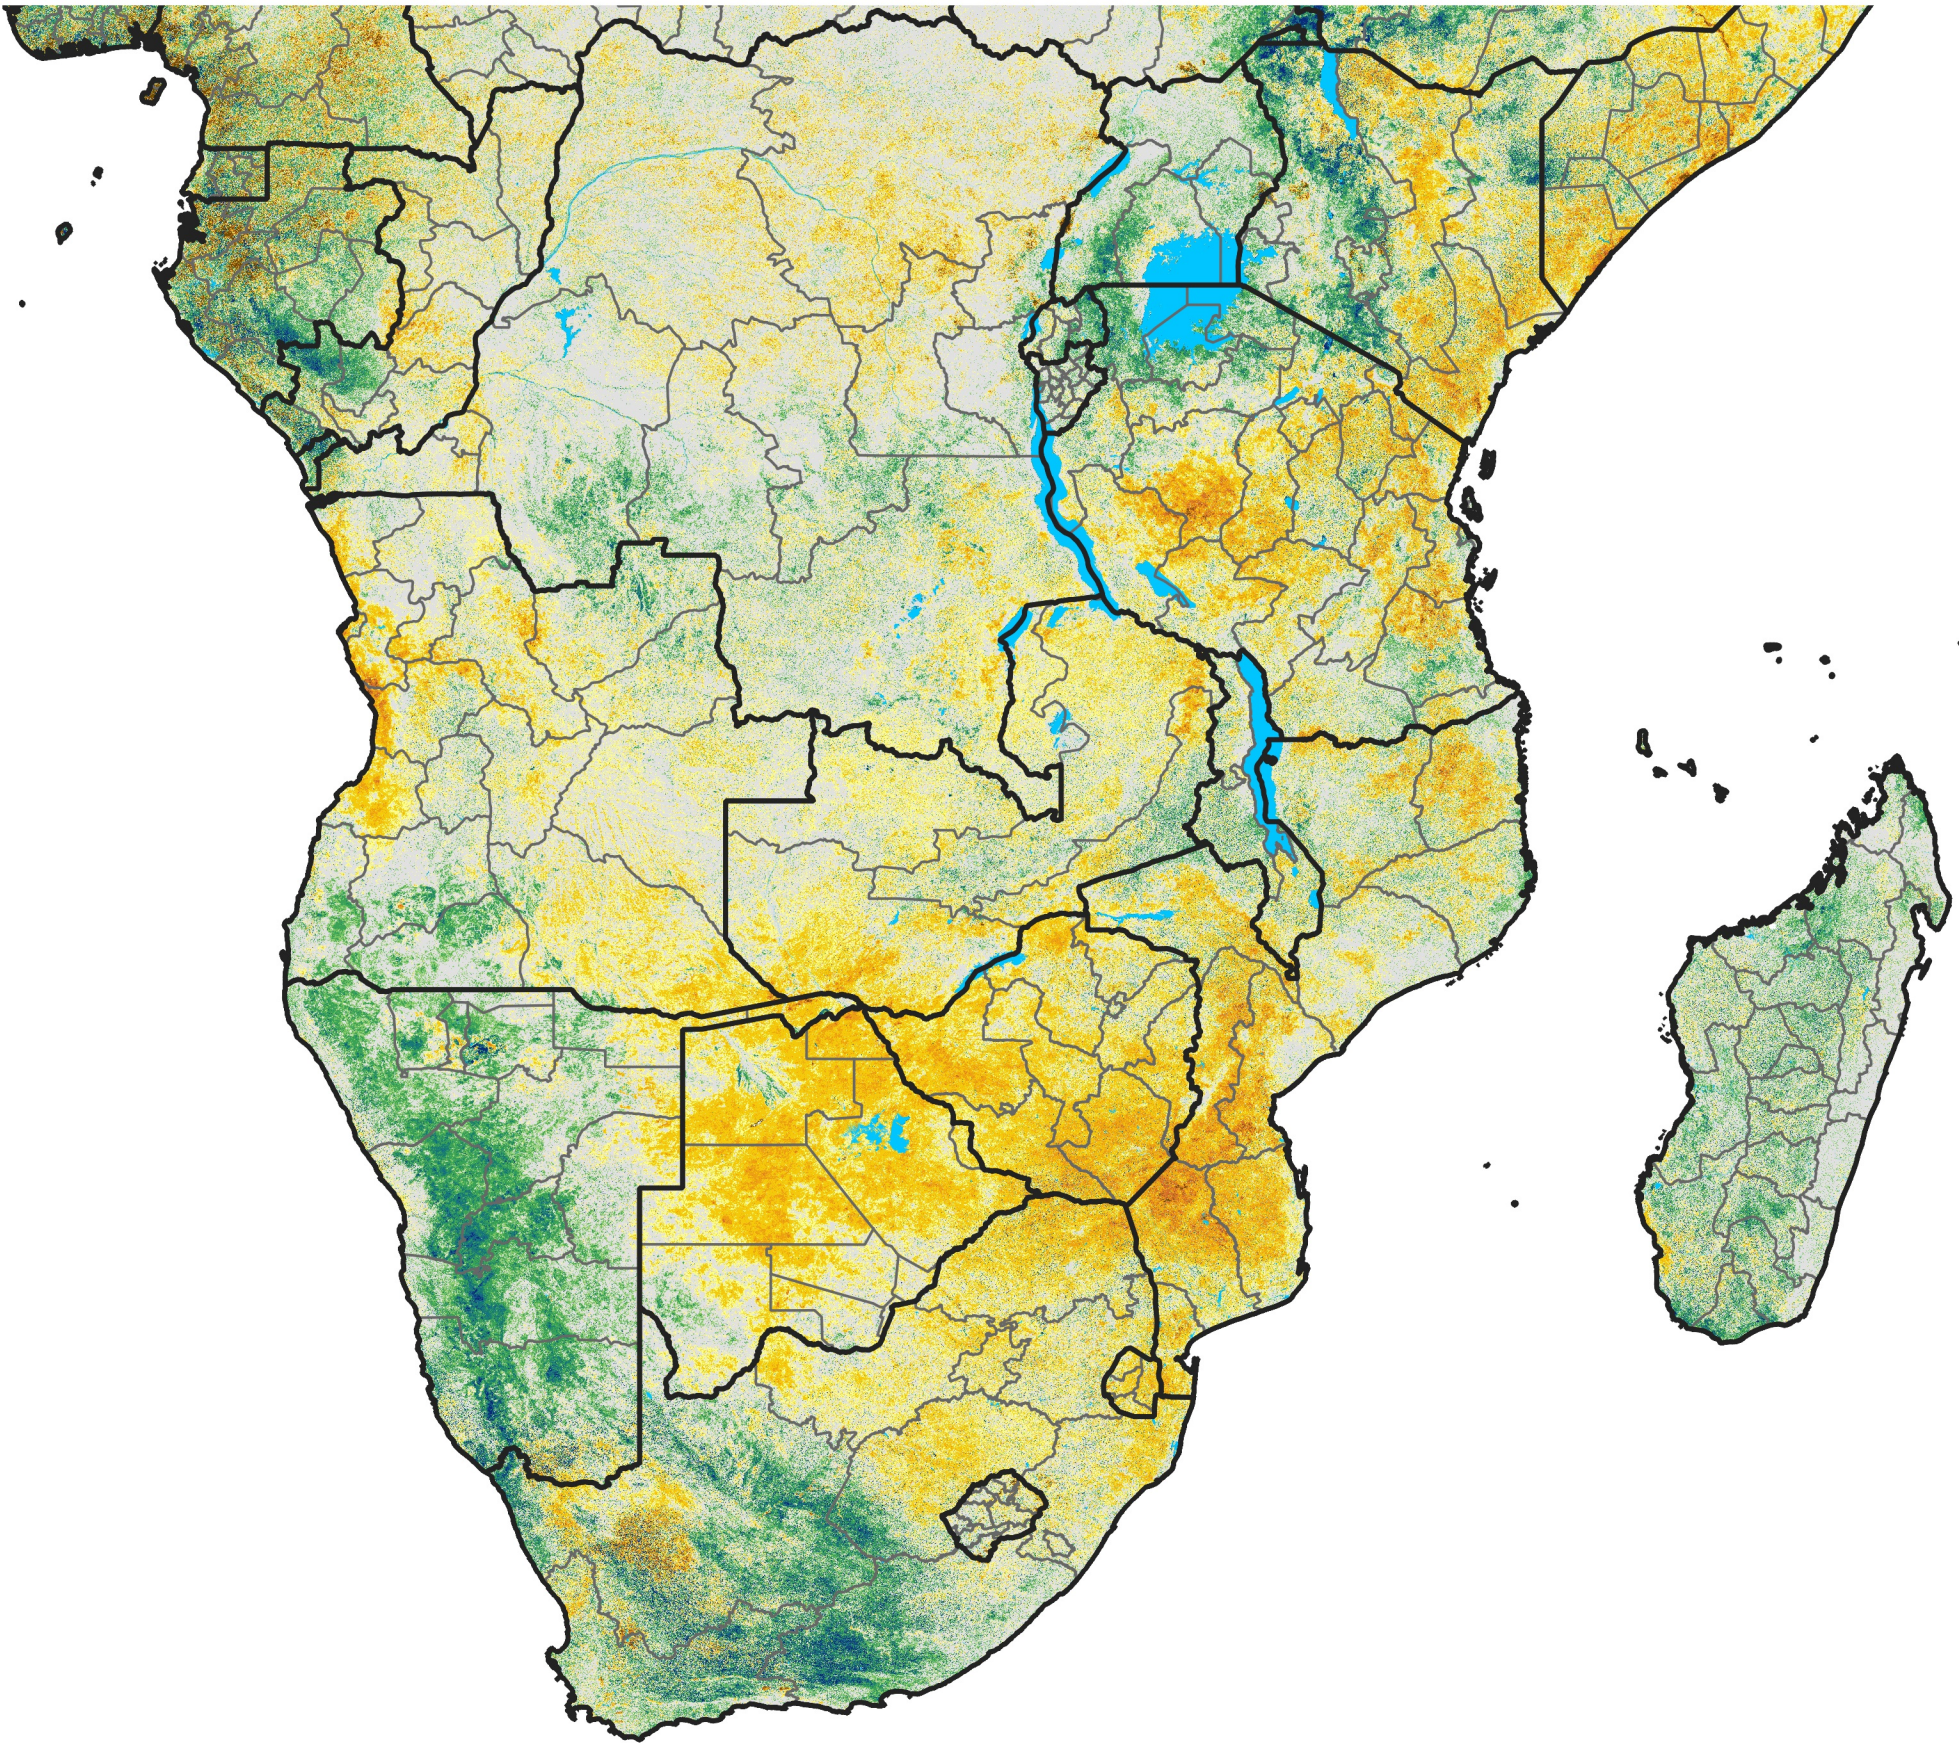

Southern Africa

Percent of Mean NDVI

2012 / Mean (2012 - 2021)
Period 43 / Jul 26 - Aug 05, 2012

Percent of Normal