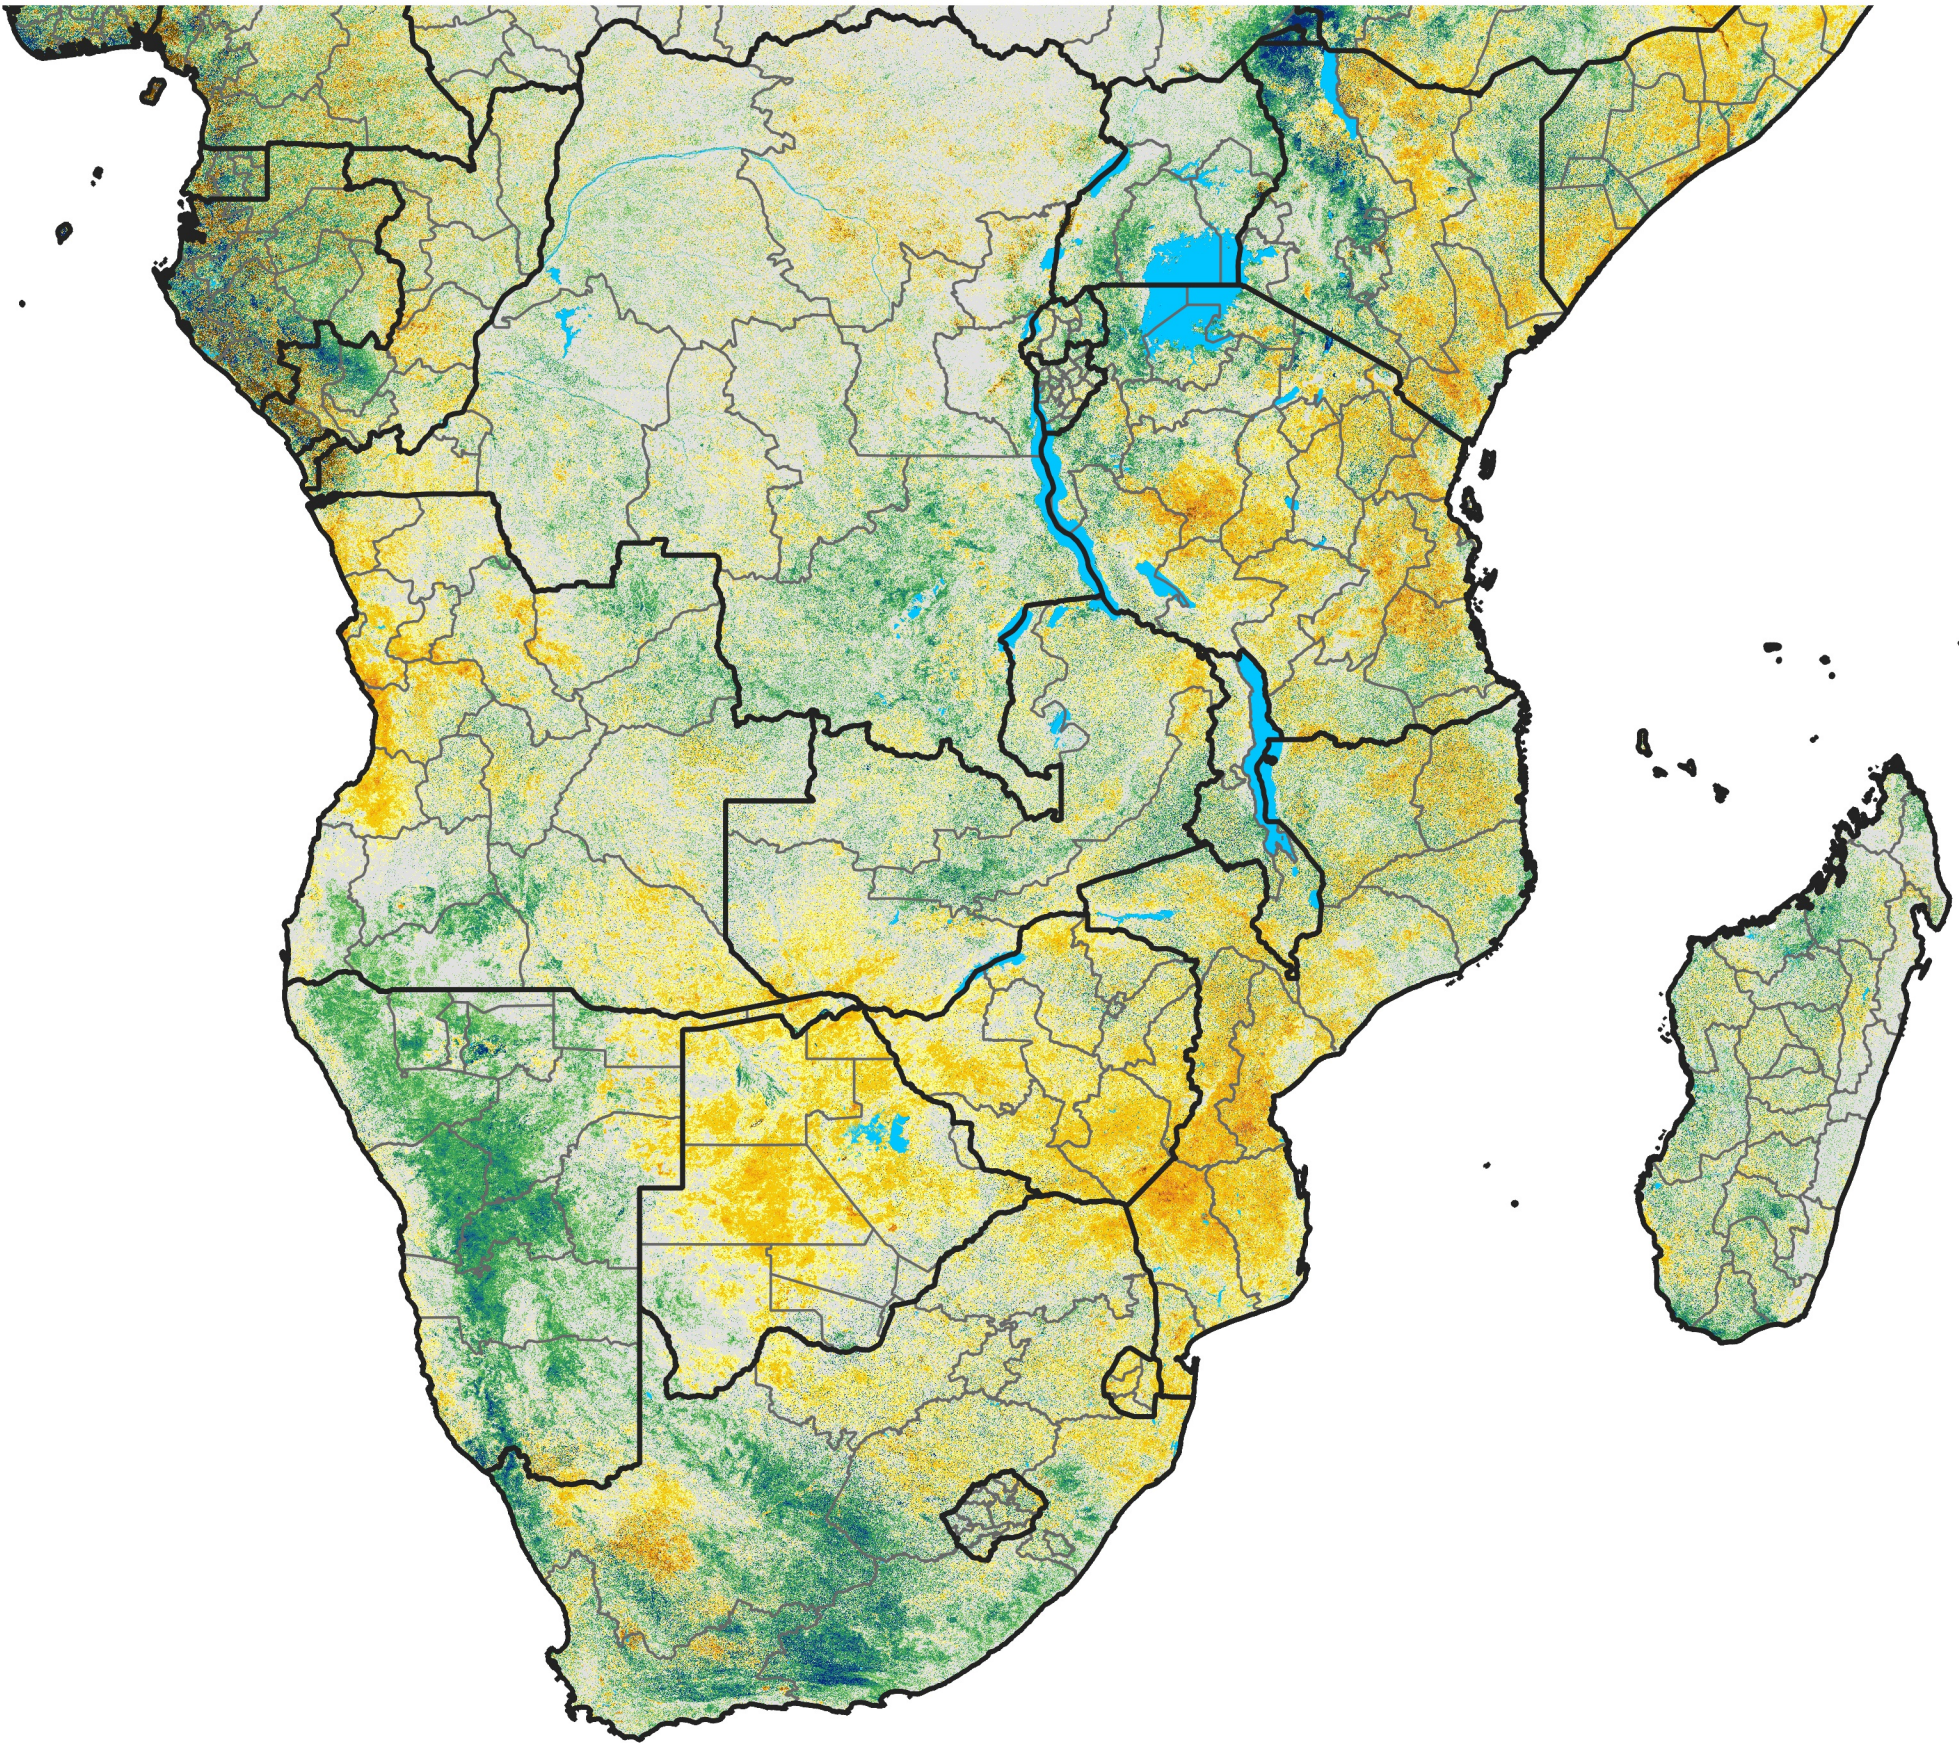

# Southern Africa

## Percent of Mean NDVI

2012 / Mean (2012 - 2021)  
Period 49 / Aug 26 - Sep 05, 2012