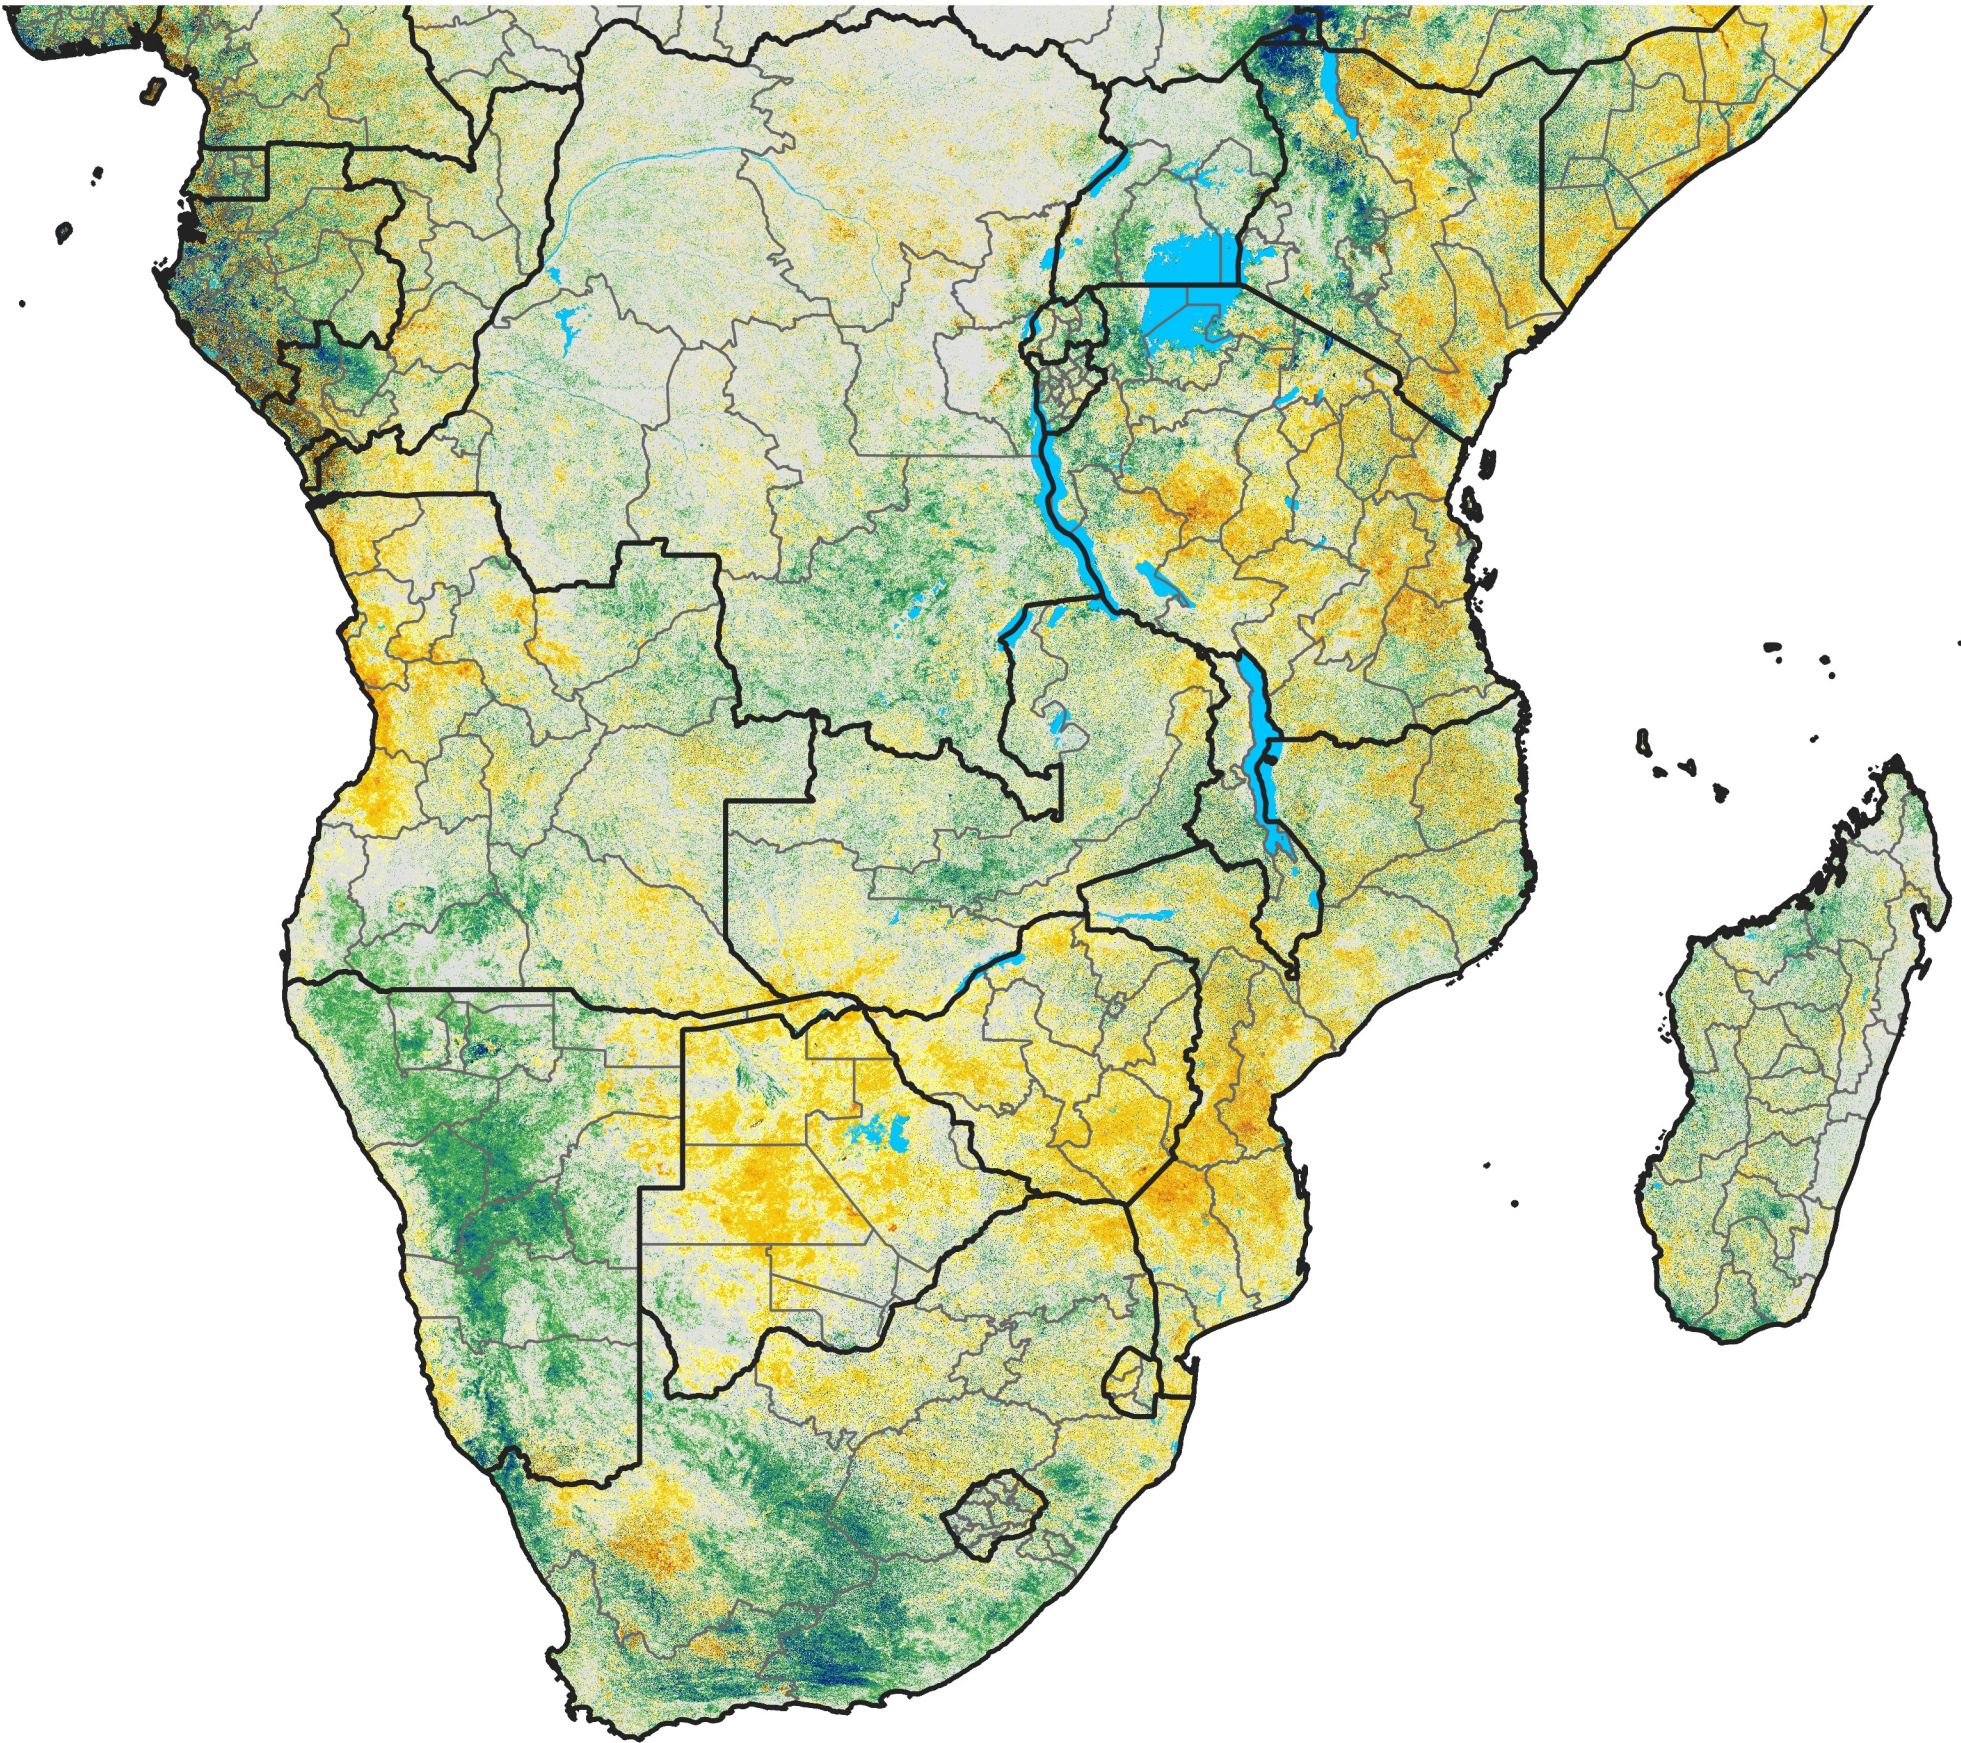

Southern Africa

Percent of Mean NDVI

2012 / Mean (2012 - 2021)
Period 50 / Sep 01 - 10, 2012

Percent of Normal