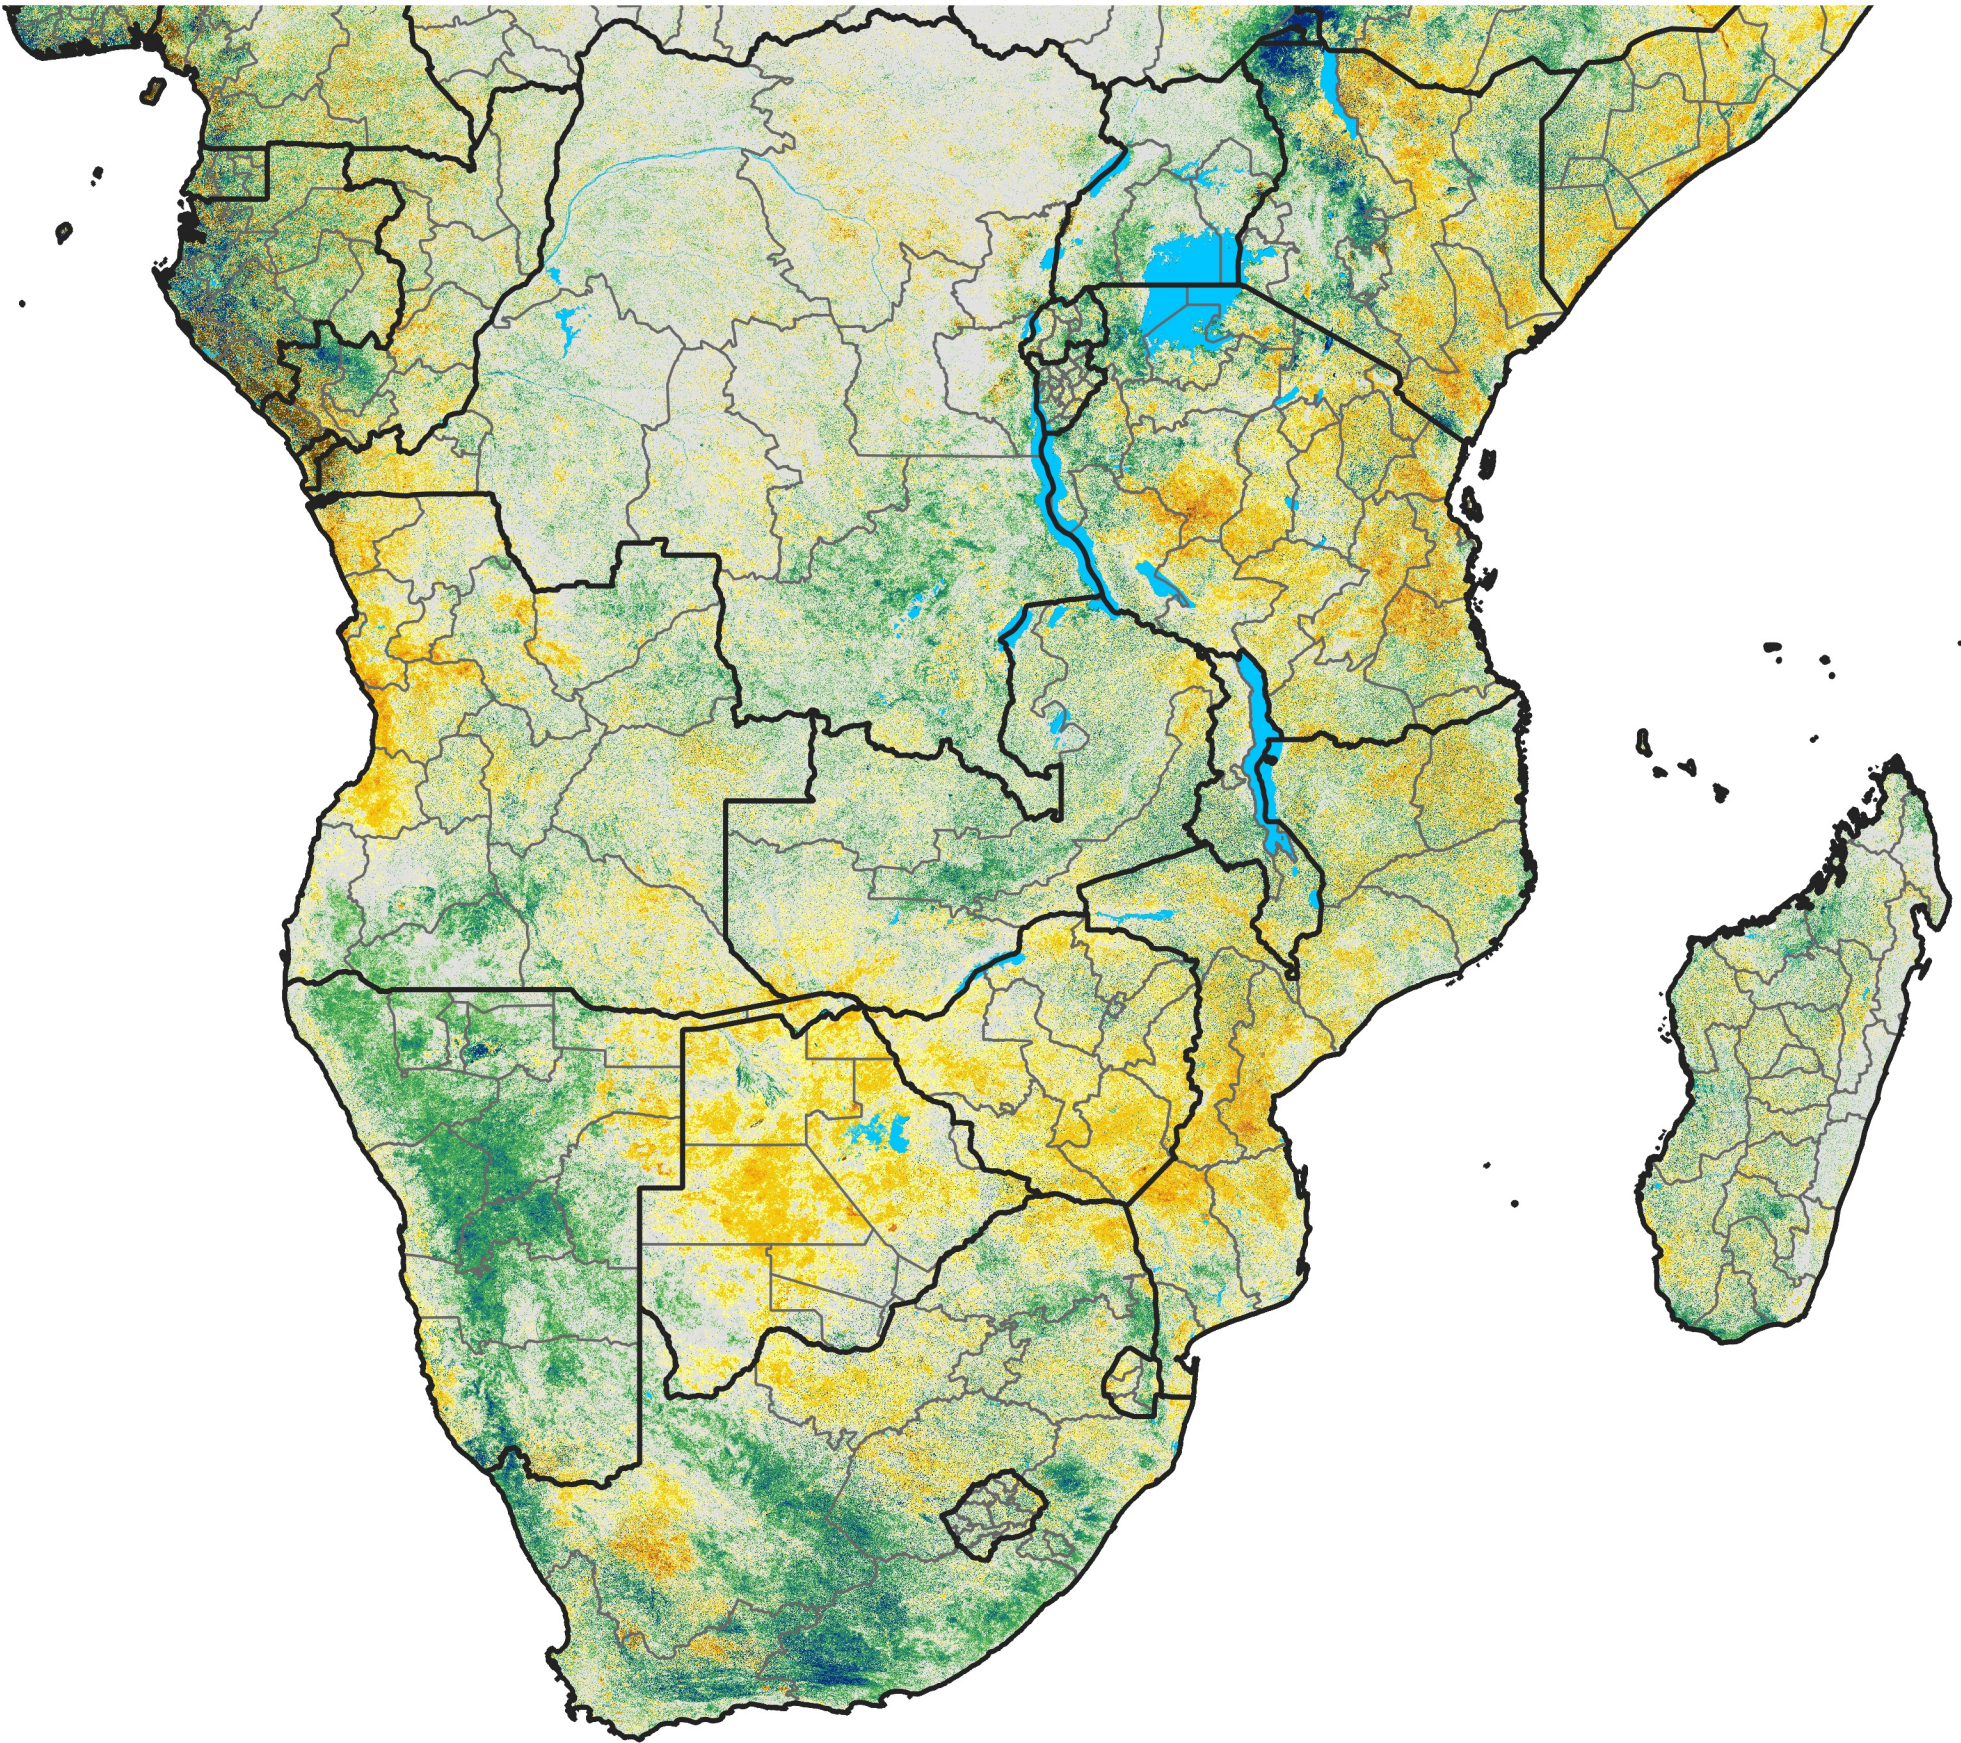

Southern Africa

Percent of Mean NDVI

2012 / Mean (2012 - 2021)
Period 51 / Sep 06 - 15, 2012

Percent of Normal