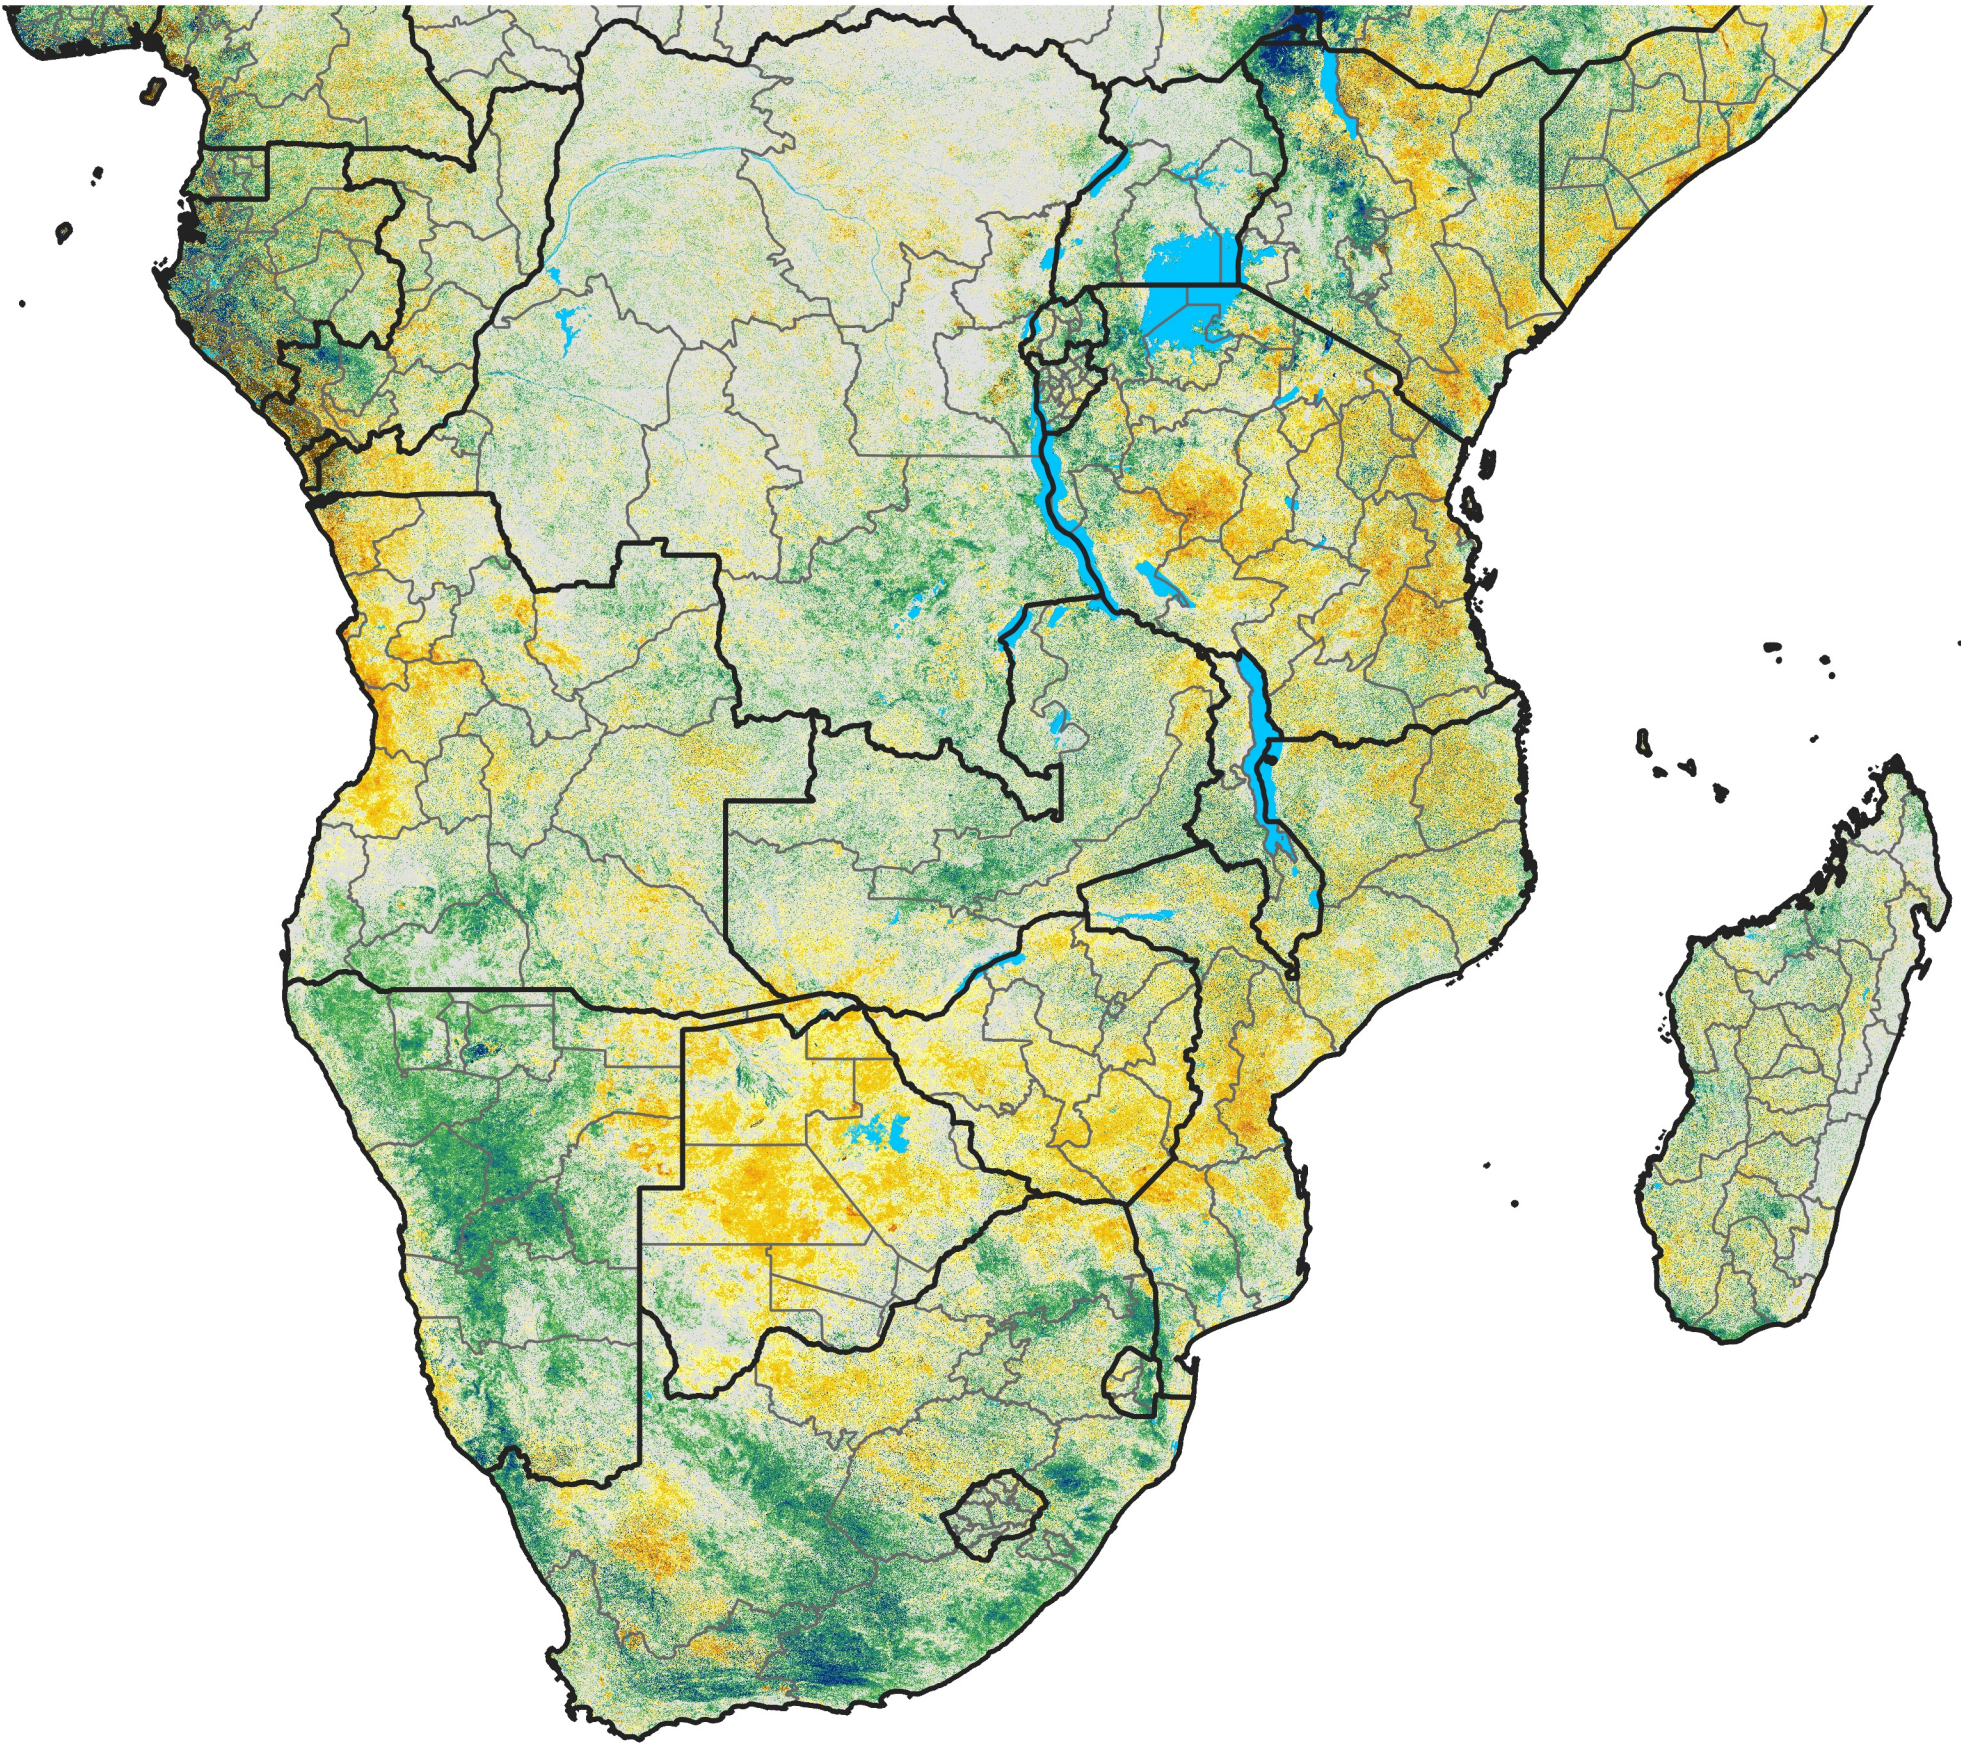

Southern Africa
Percent of Mean NDVI
2012 / Mean (2012 - 2021)
Period 52 / Sep 11 - 20, 2012

Percent of Normal