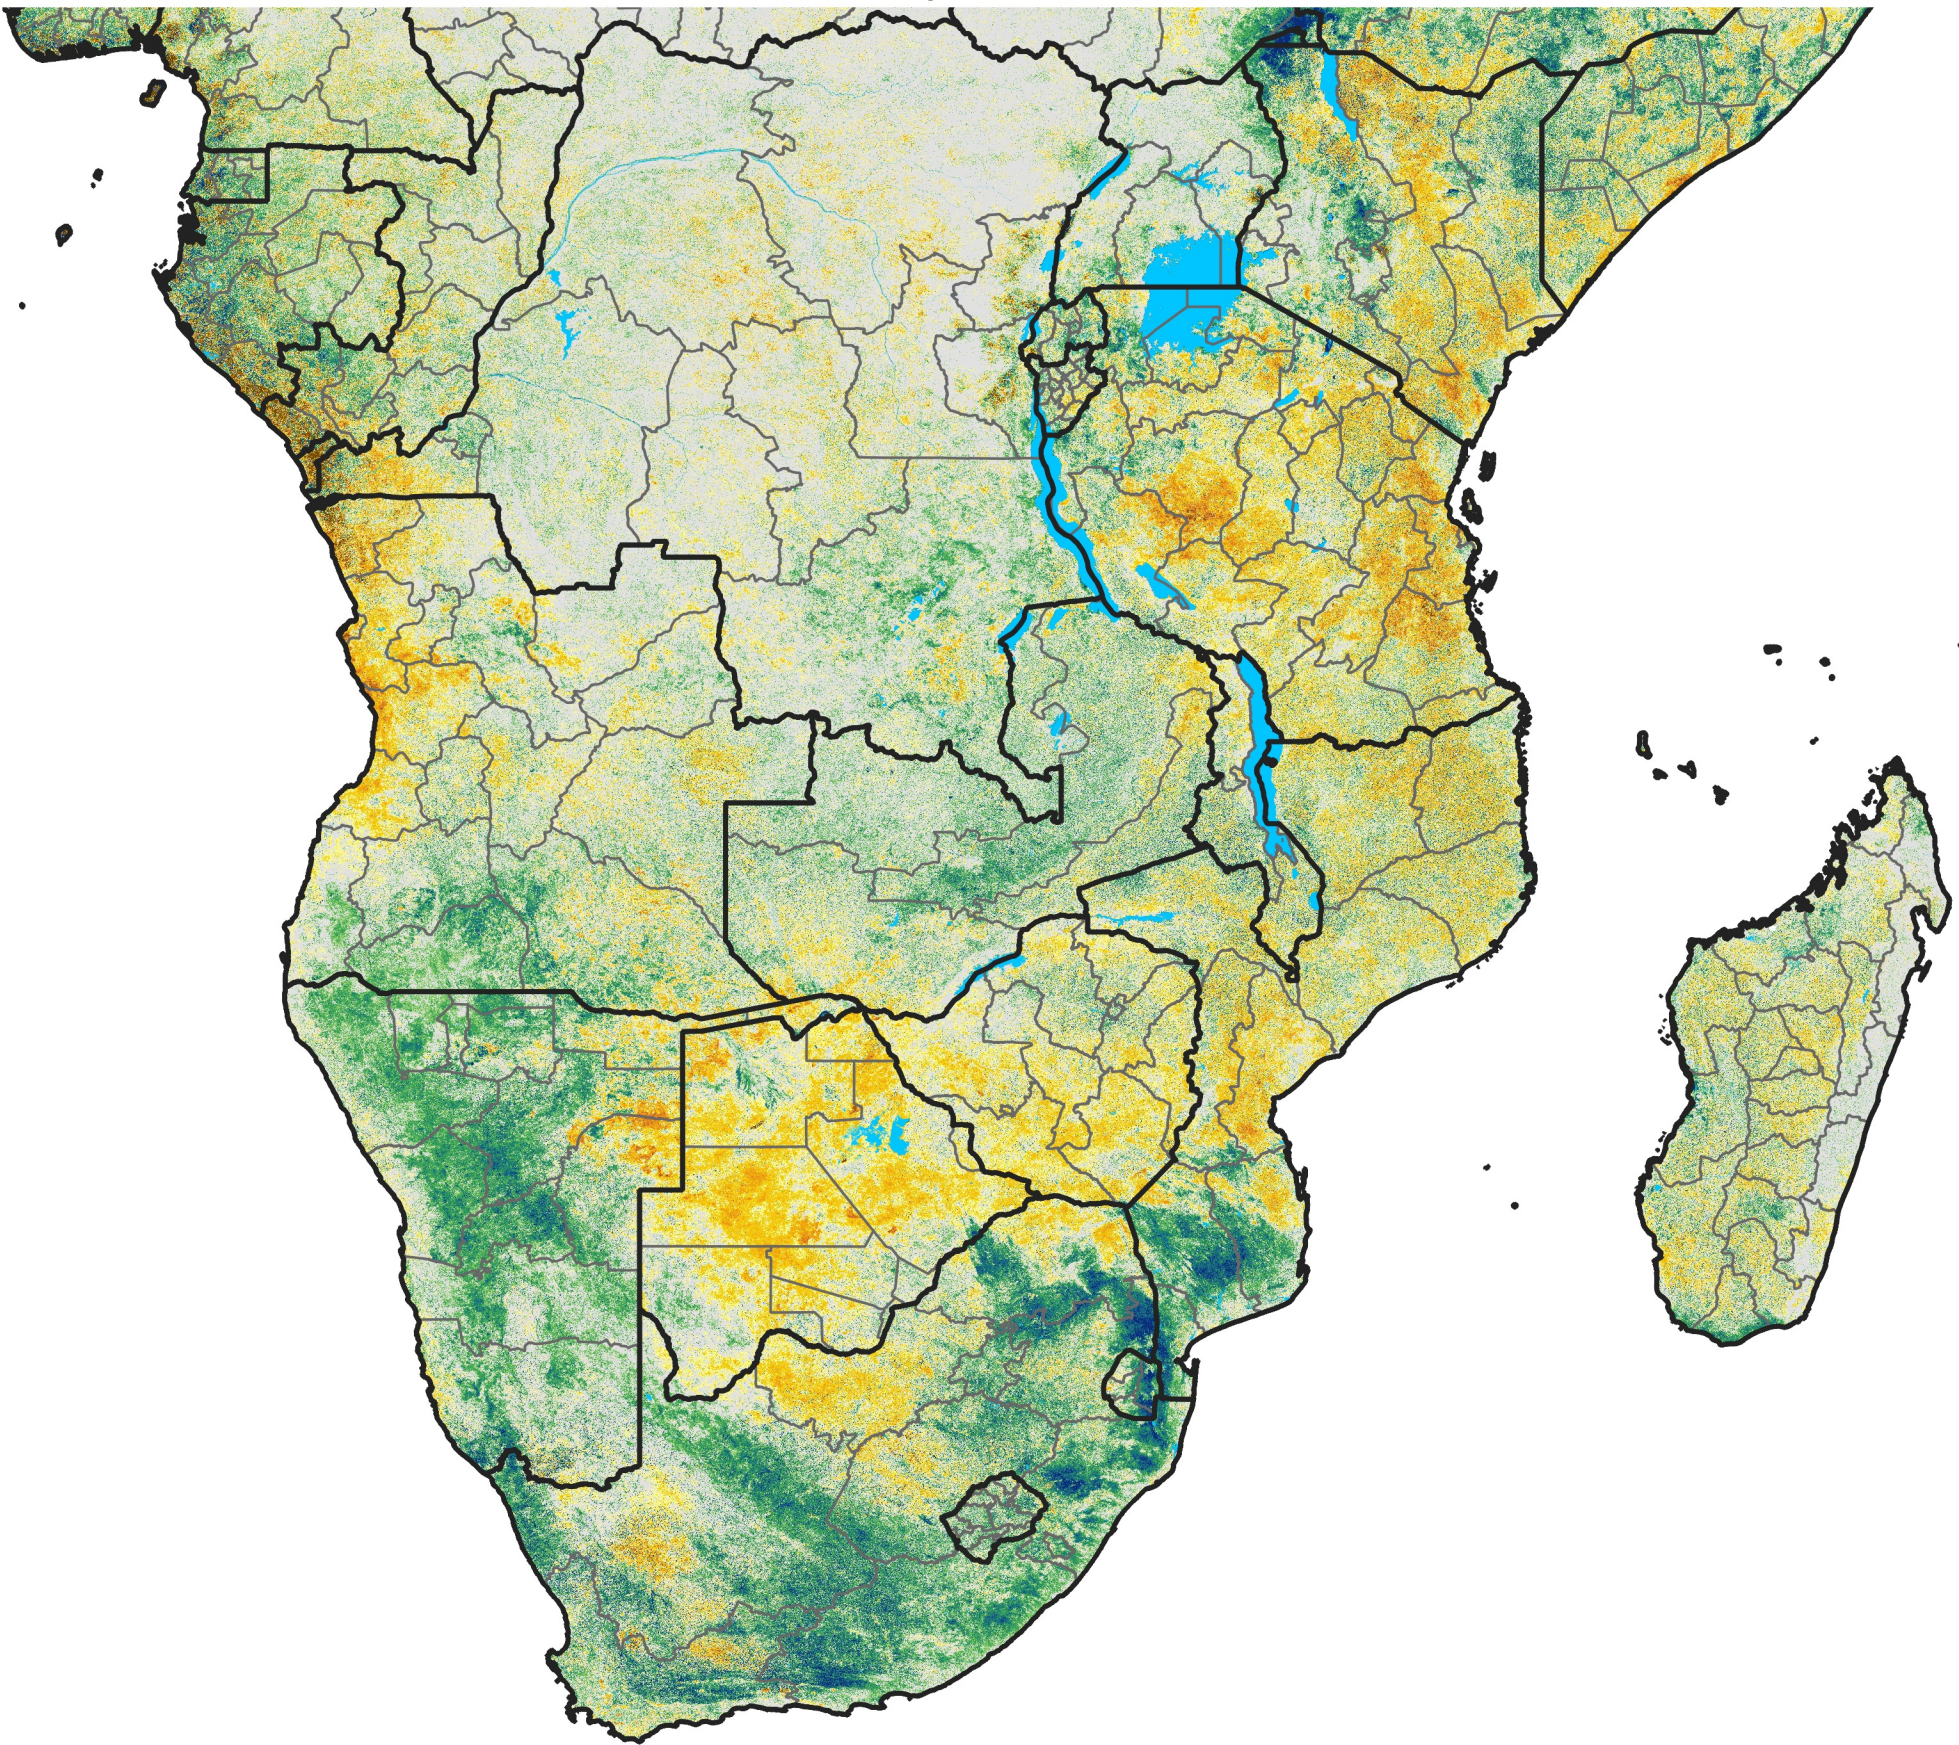

Southern Africa

Percent of Mean NDVI

2012 / Mean (2012 - 2021)

Period 55 / Sep 26 - Oct 05, 2012

Percent of Normal