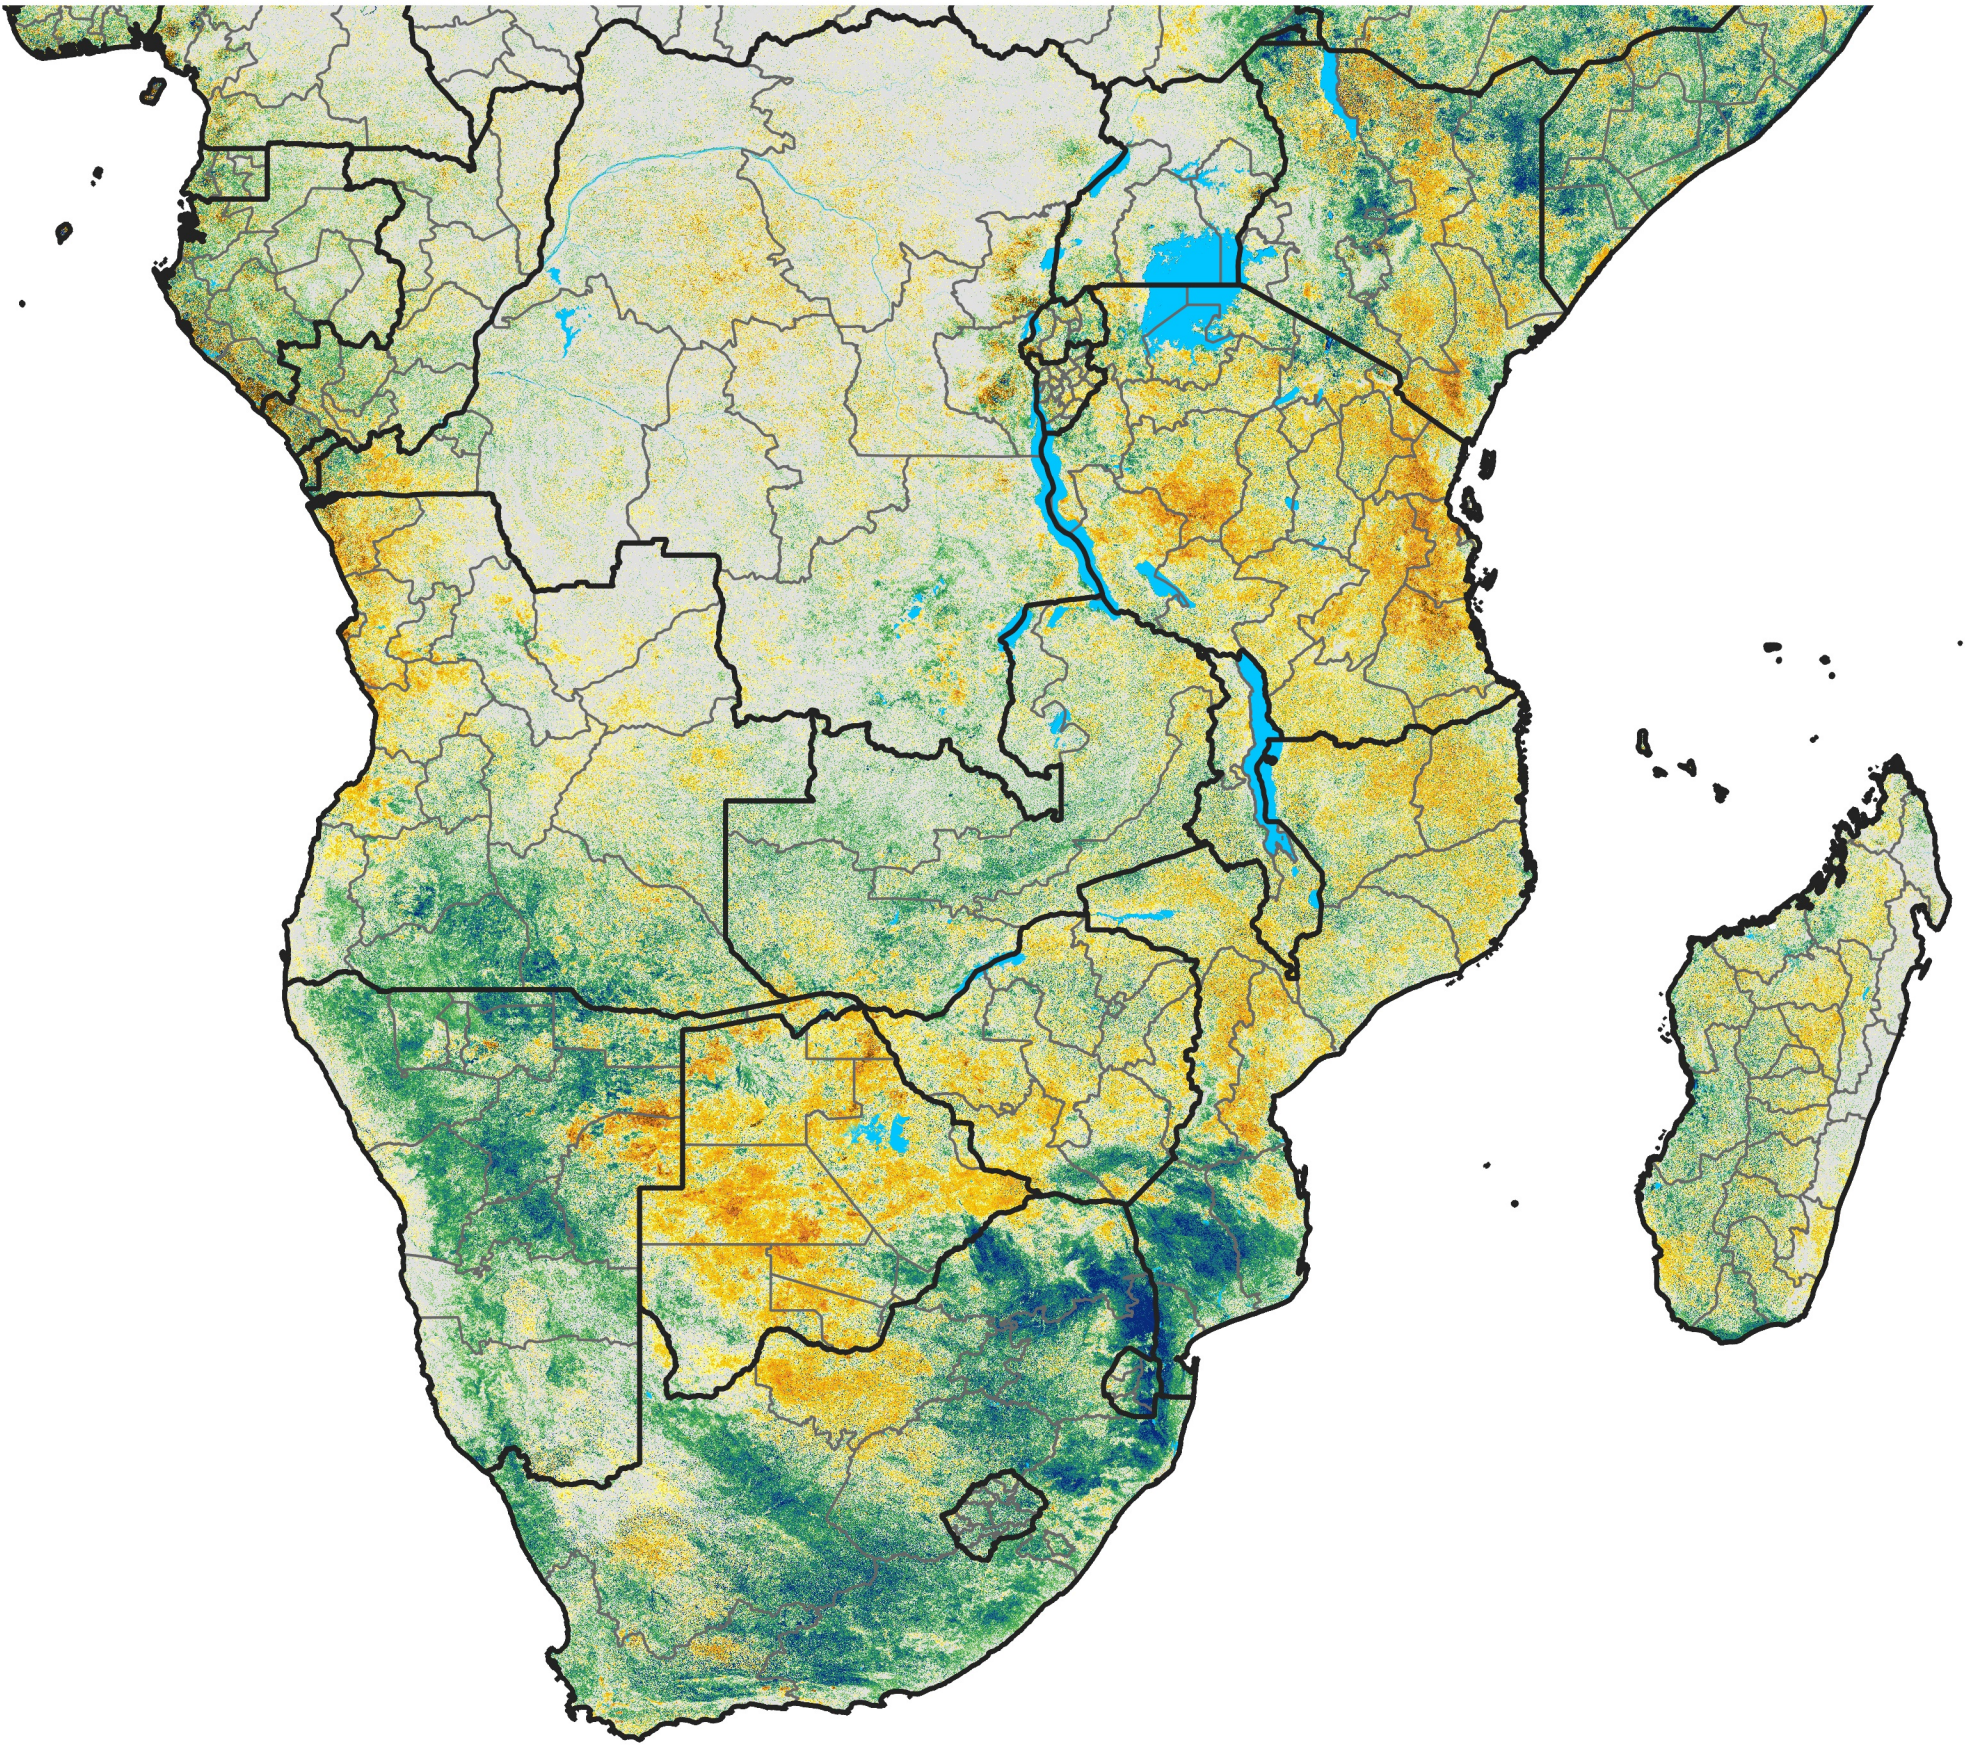

Southern Africa

Percent of Mean NDVI

2012 / Mean (2012 - 2021)
Period 59 / Oct 16 - 25, 2012

Percent of Normal