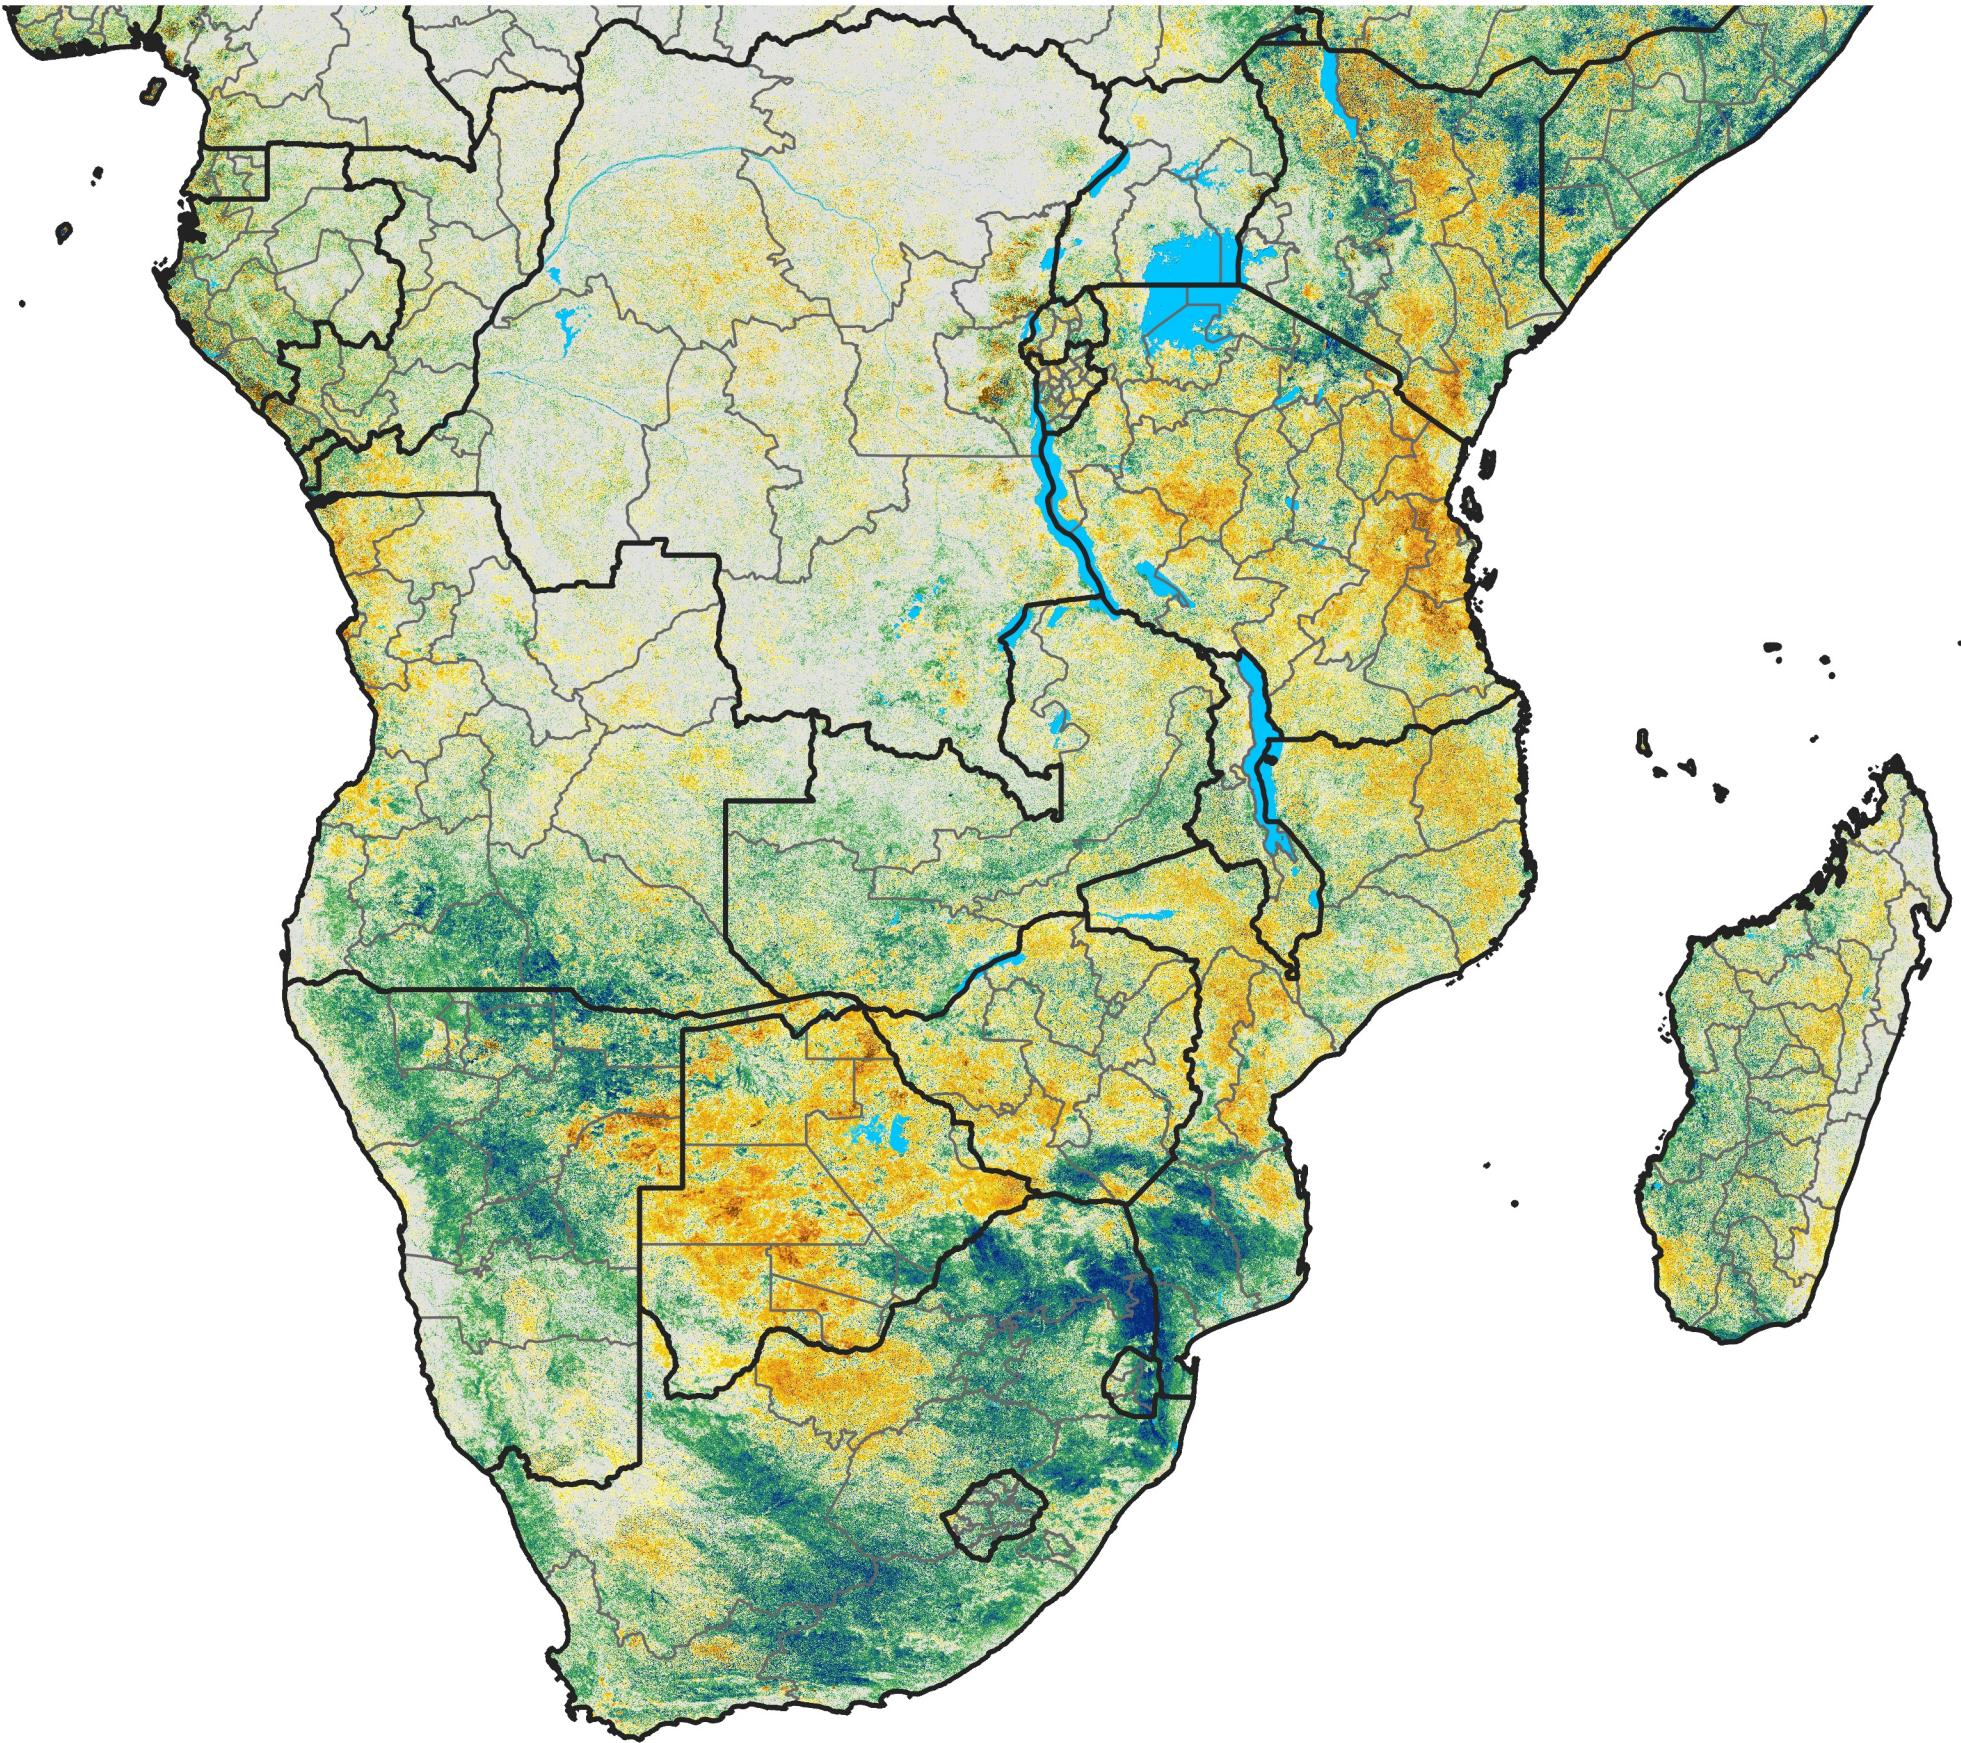

Southern Africa

Percent of Mean NDVI

2012 / Mean (2012 - 2021)

Period 61 / Oct 26 - Nov 05, 2012

Percent of Normal