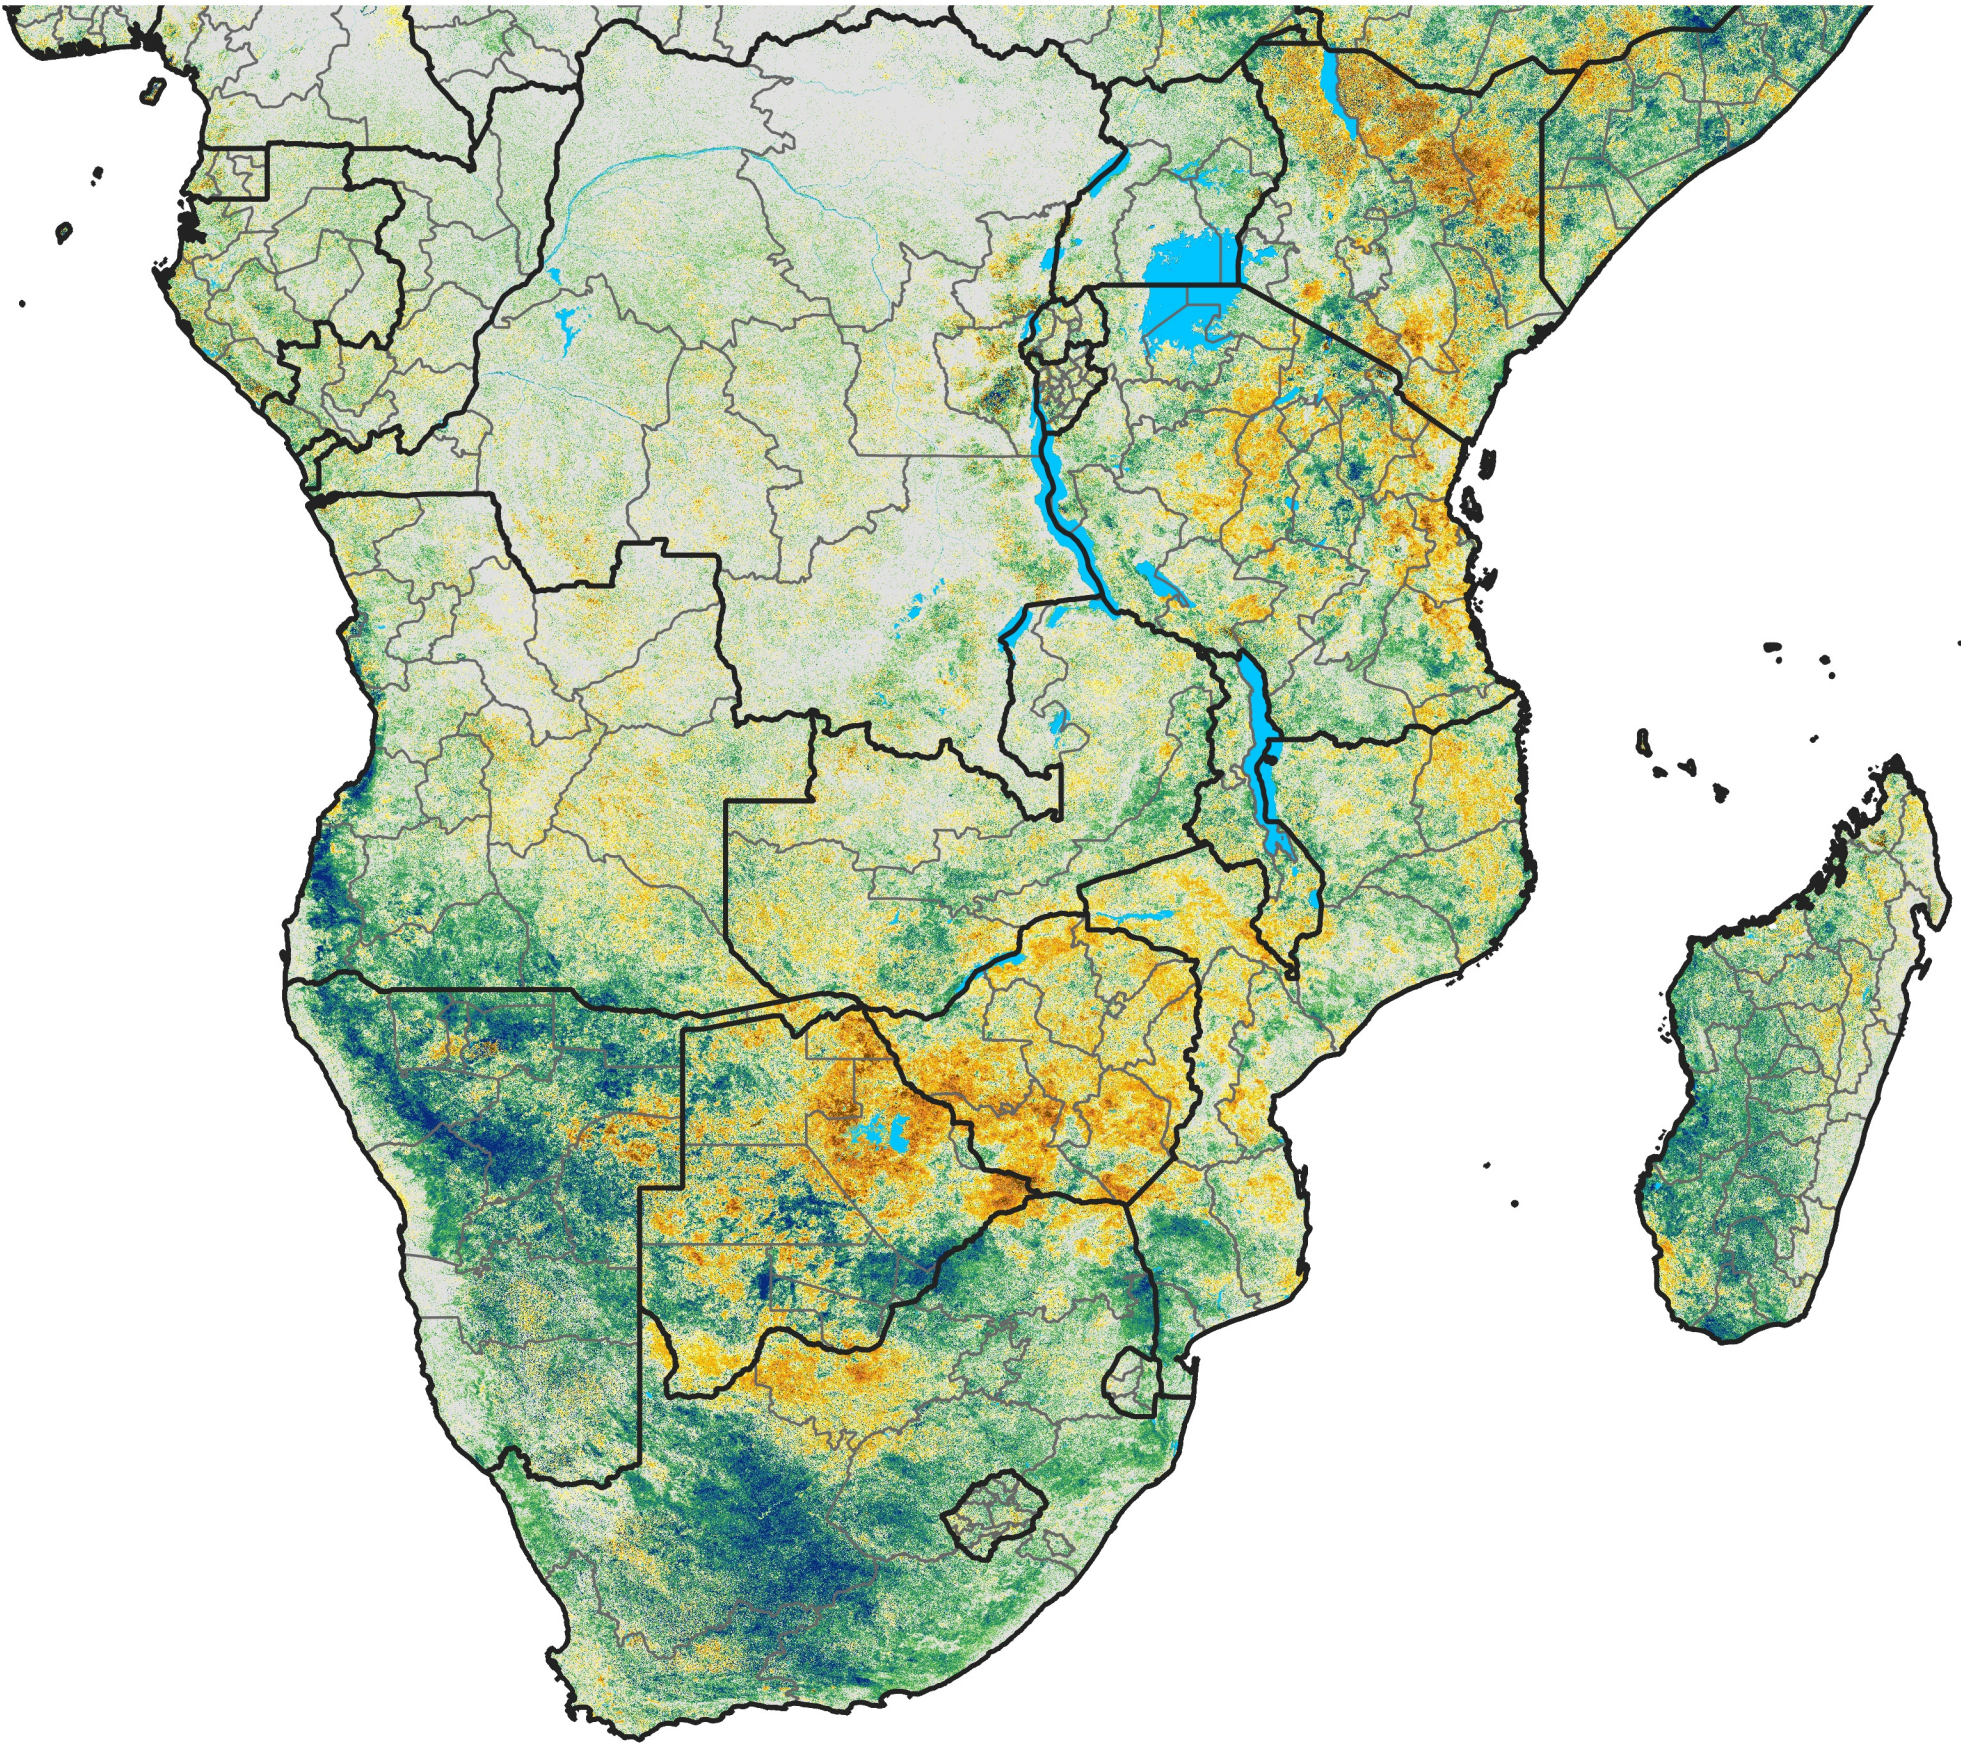

Southern Africa
Percent of Mean NDVI
2012 / Mean (2012 - 2021)
Period 69 / Dec 06 - 15, 2012

Percent of Normal