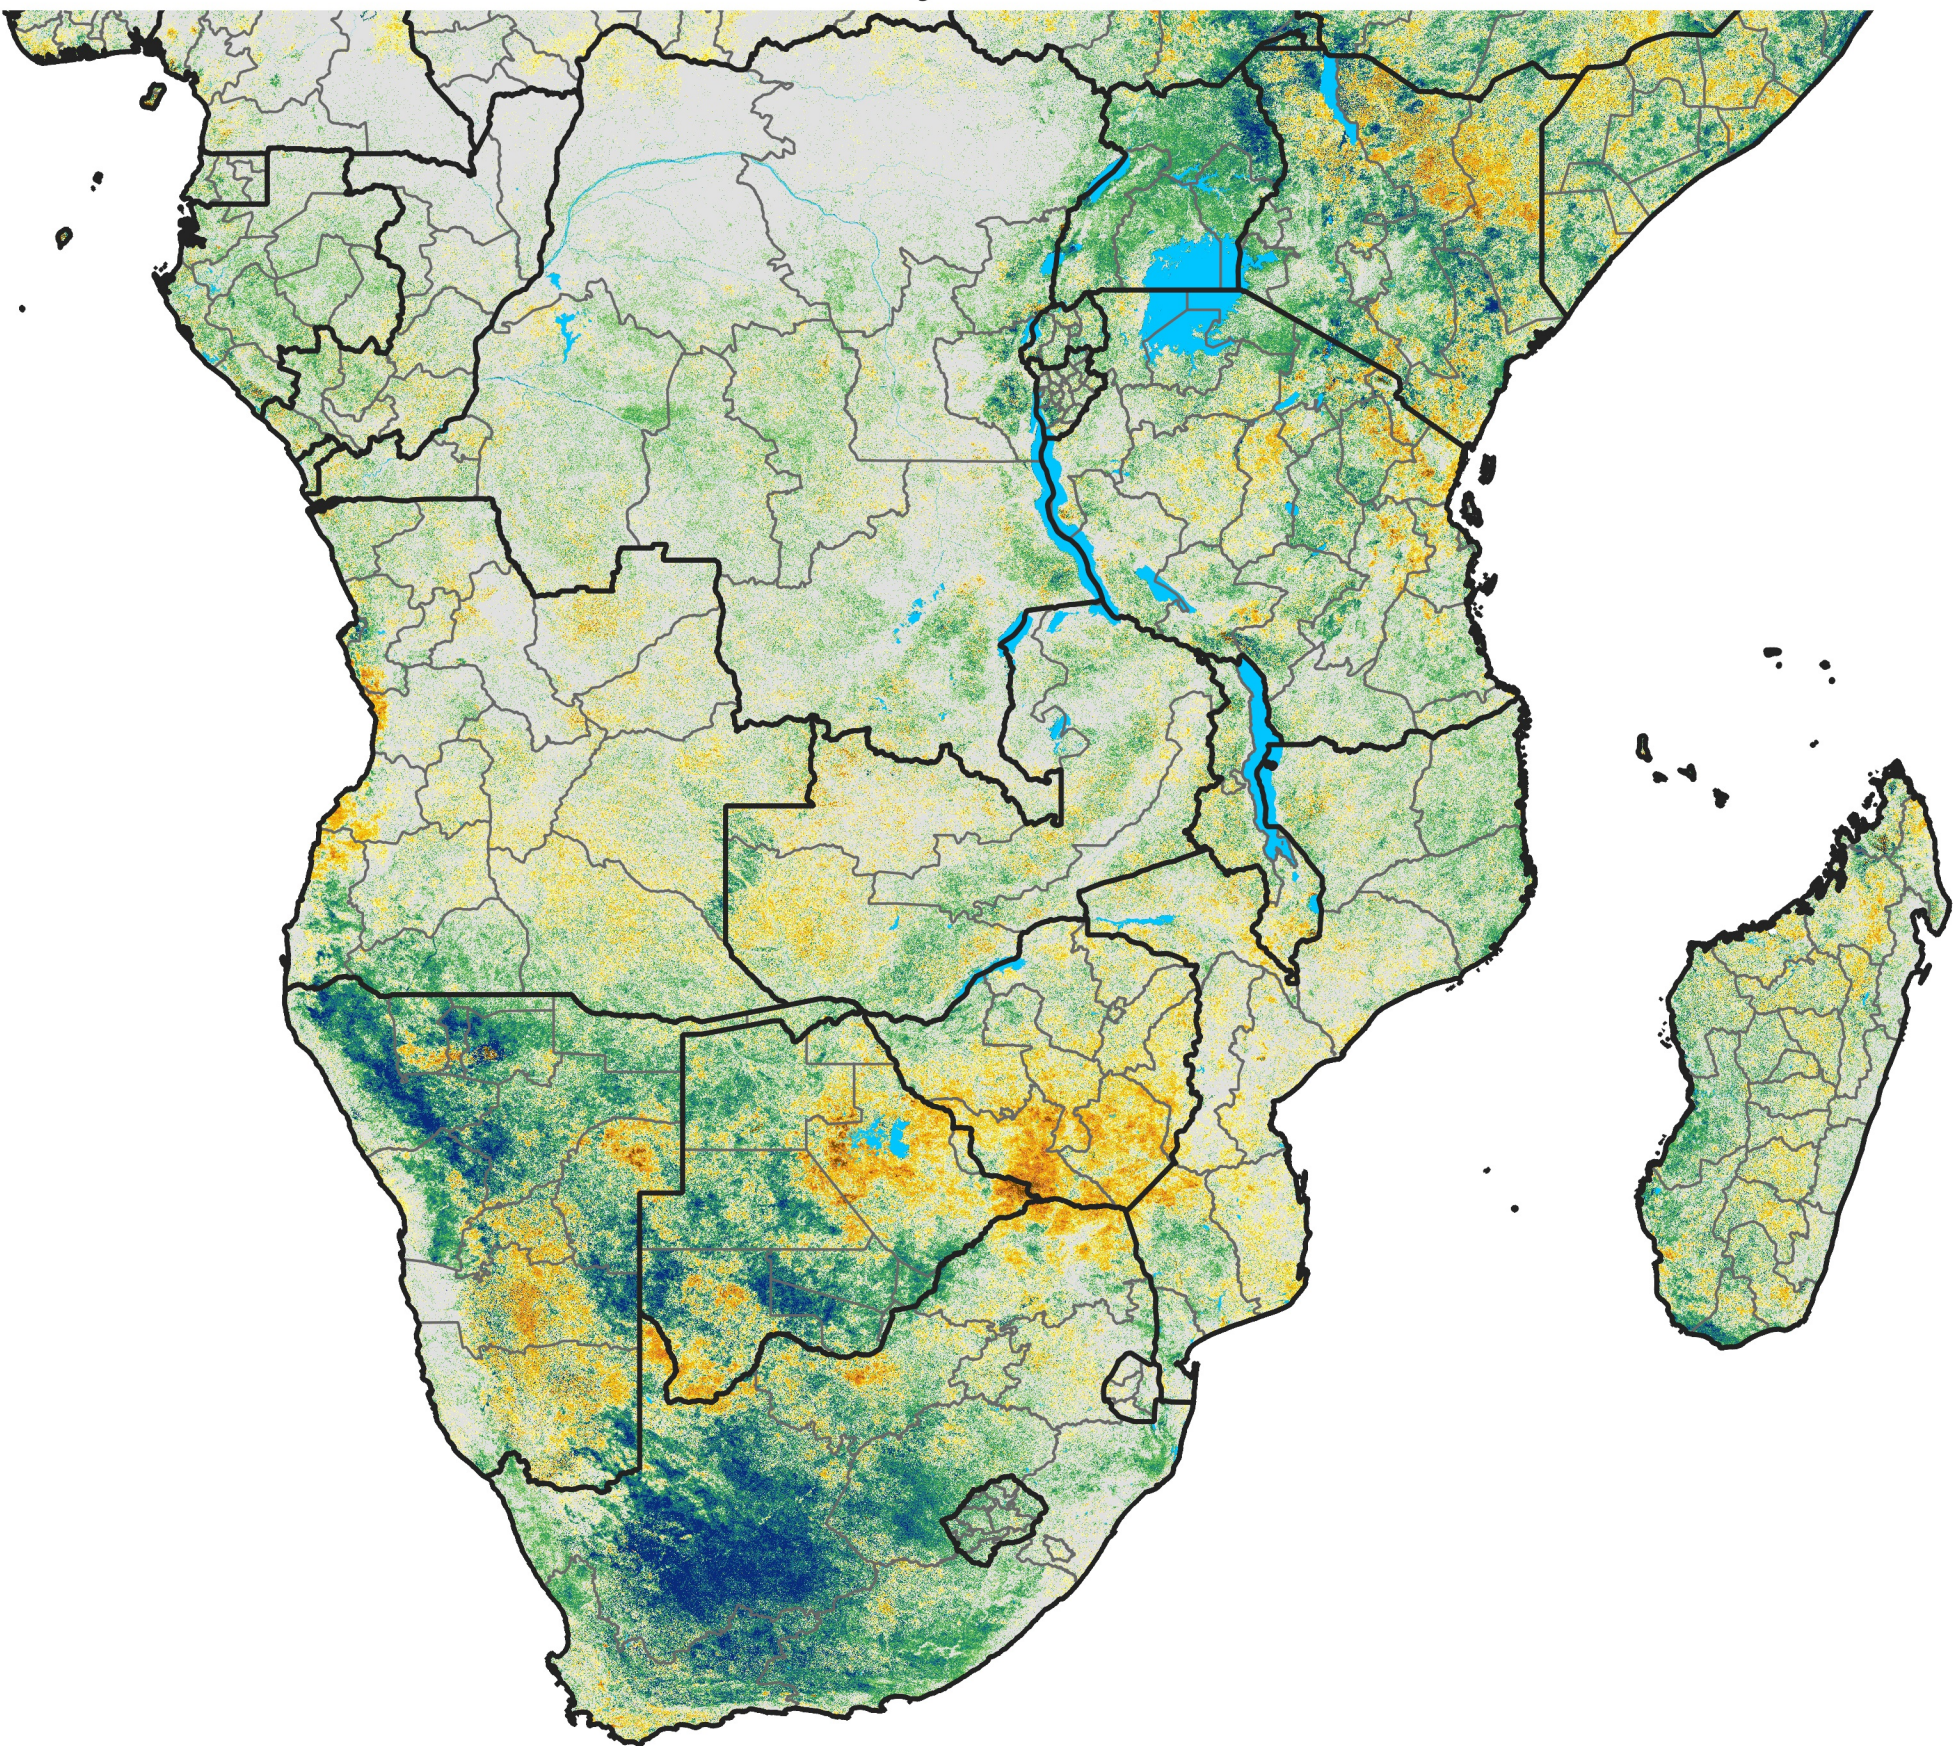

Southern Africa

Percent of Mean NDVI

2013 / Mean (2012 - 2021)
Period 04 / Jan 11 - 20, 2013

Percent of Normal