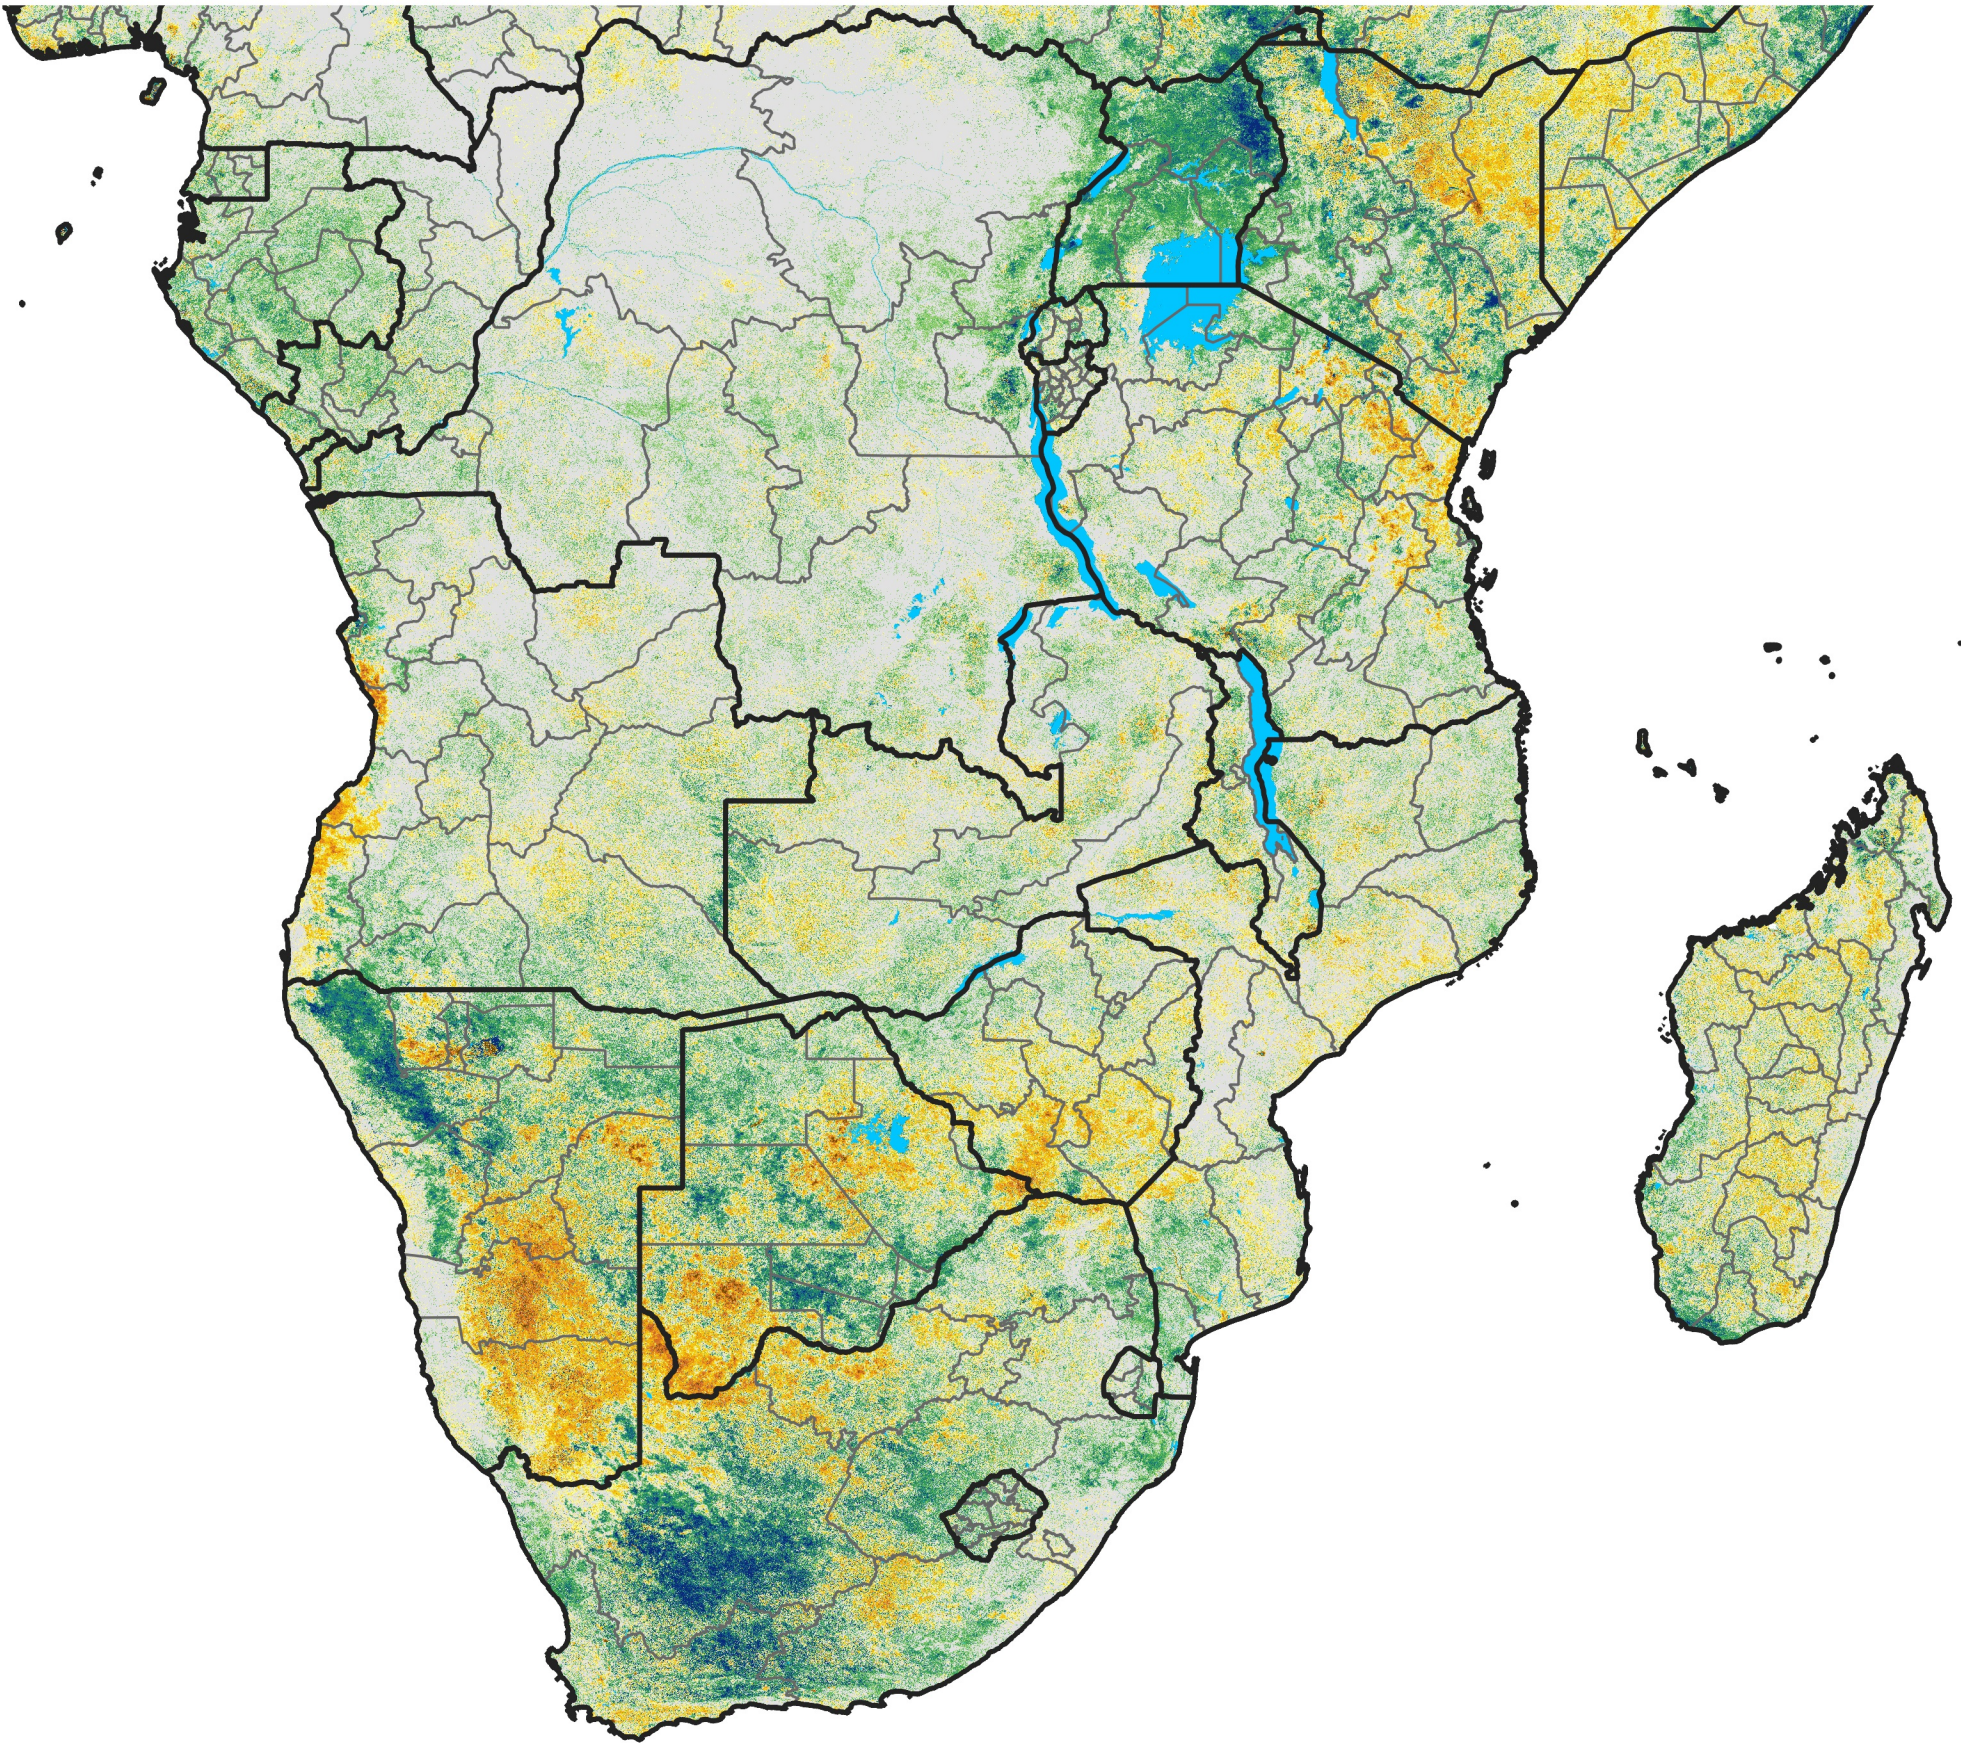

Southern Africa

Percent of Mean NDVI

2013 / Mean (2012 - 2021)
Period 07 / Jan 26 - Feb 05, 2013

Percent of Normal