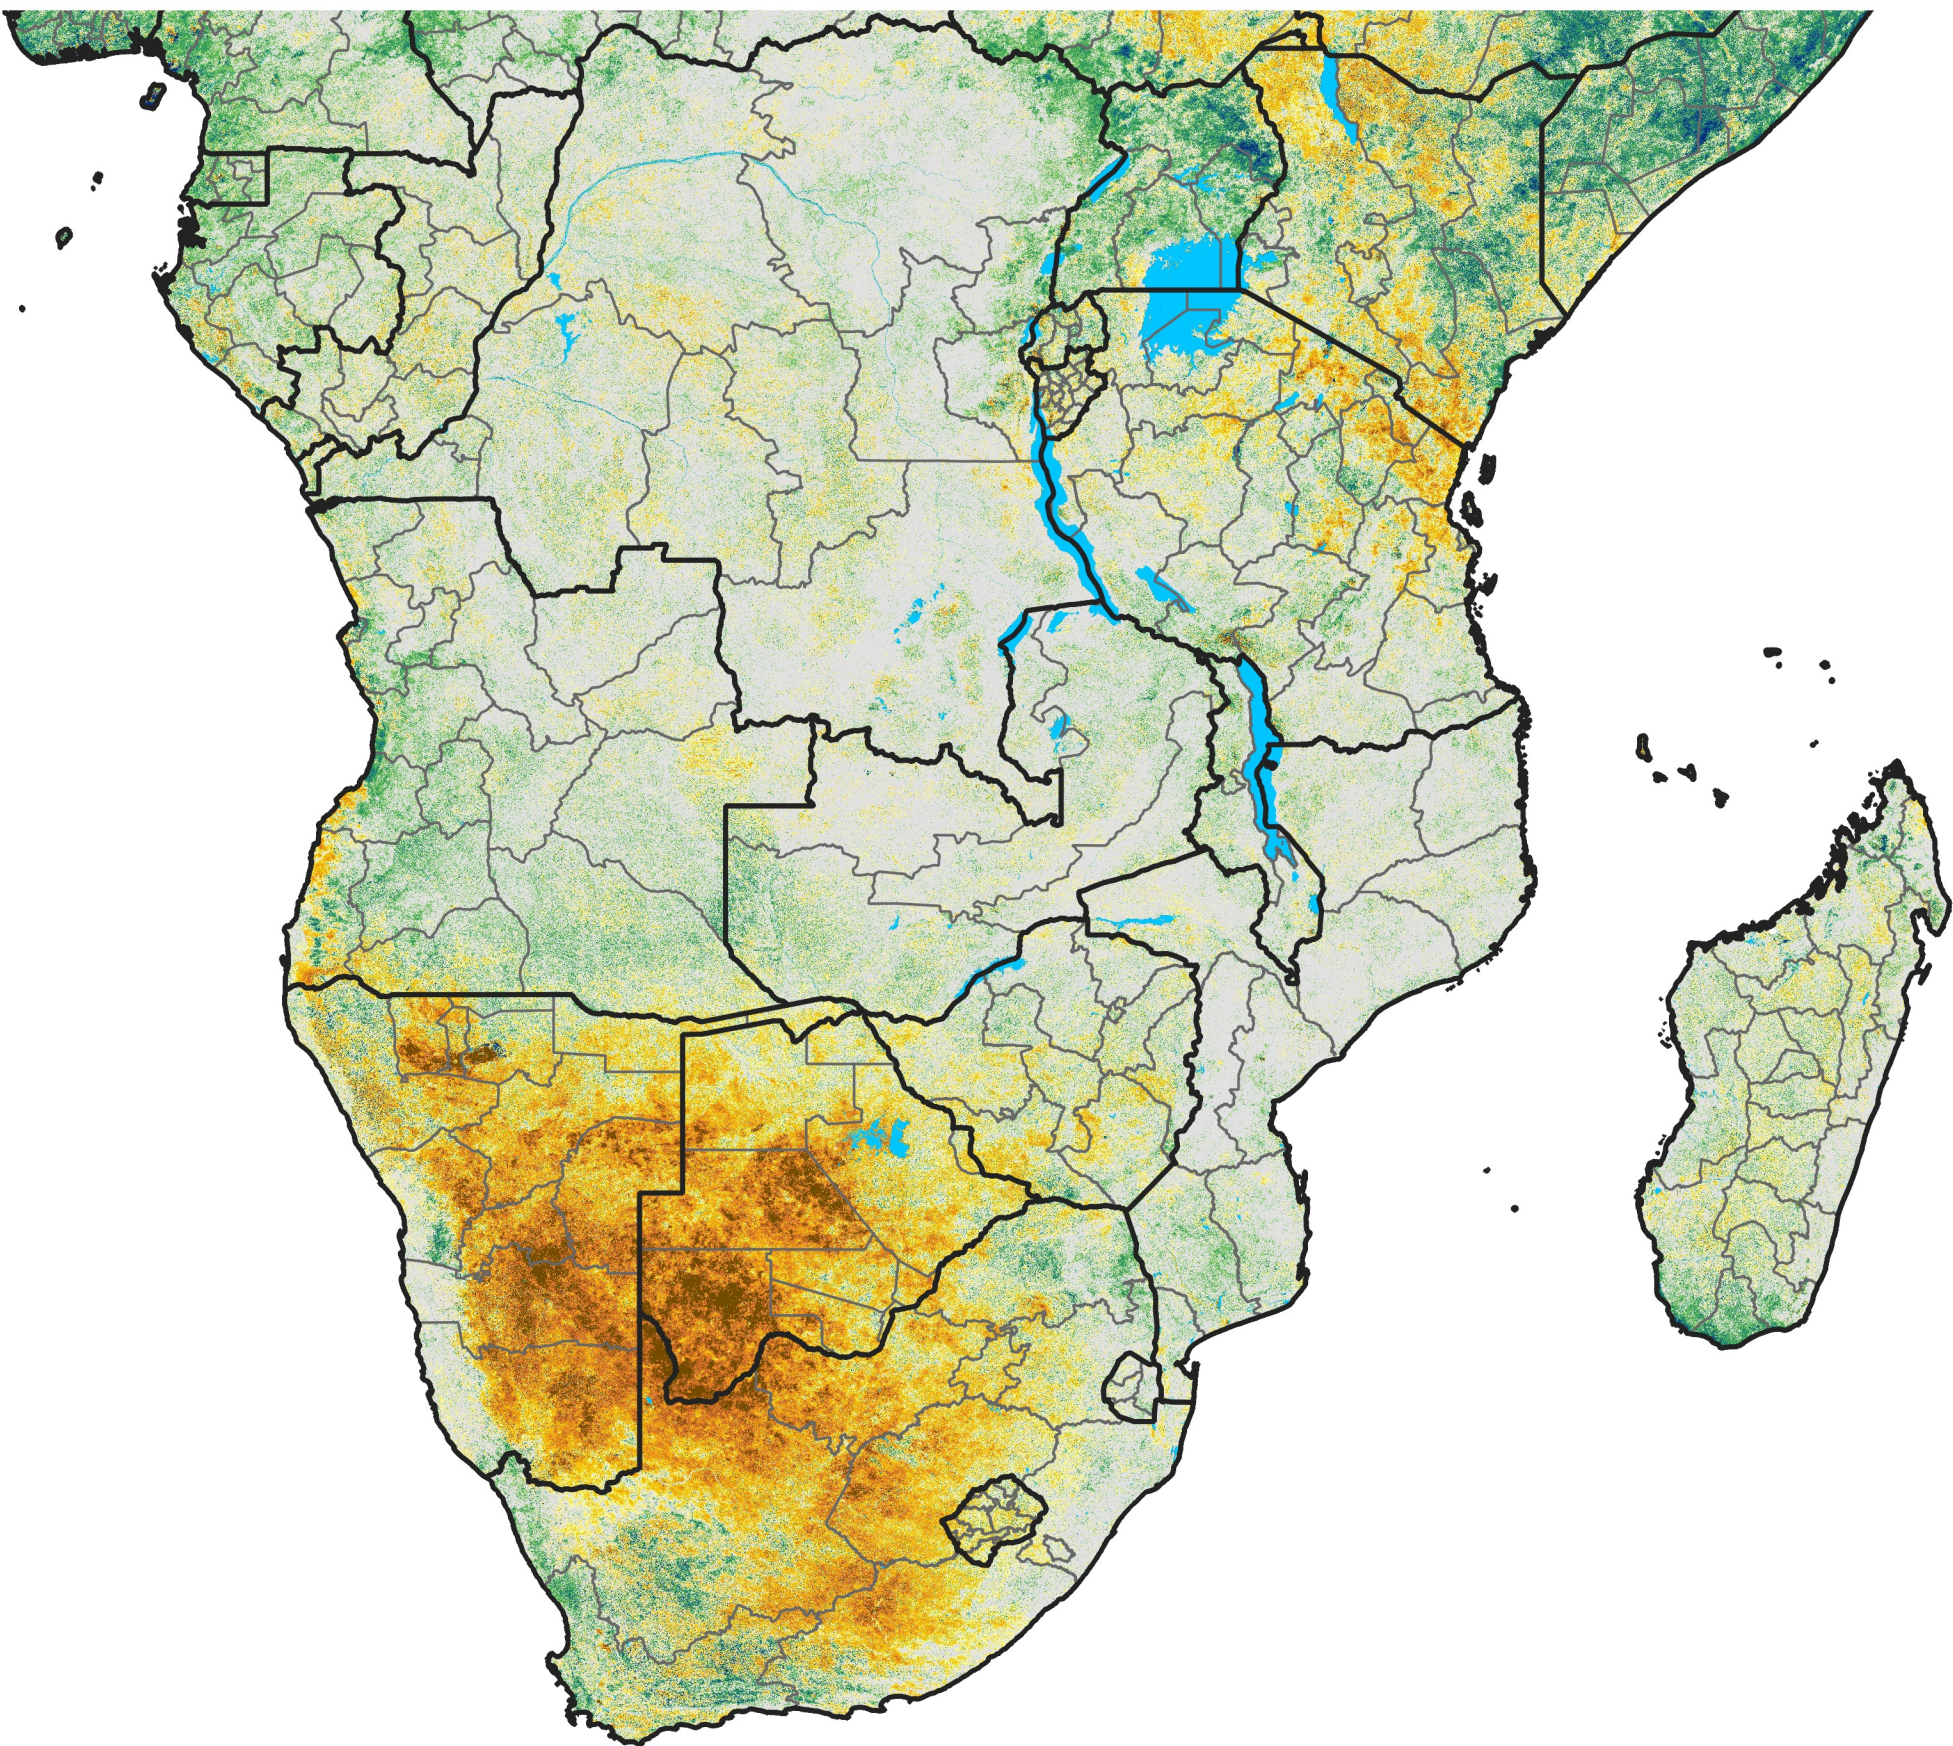

Southern Africa

Percent of Mean NDVI

2013 / Mean (2012 - 2021)
Period 16 / Mar 11 - 20, 2013

Percent of Normal