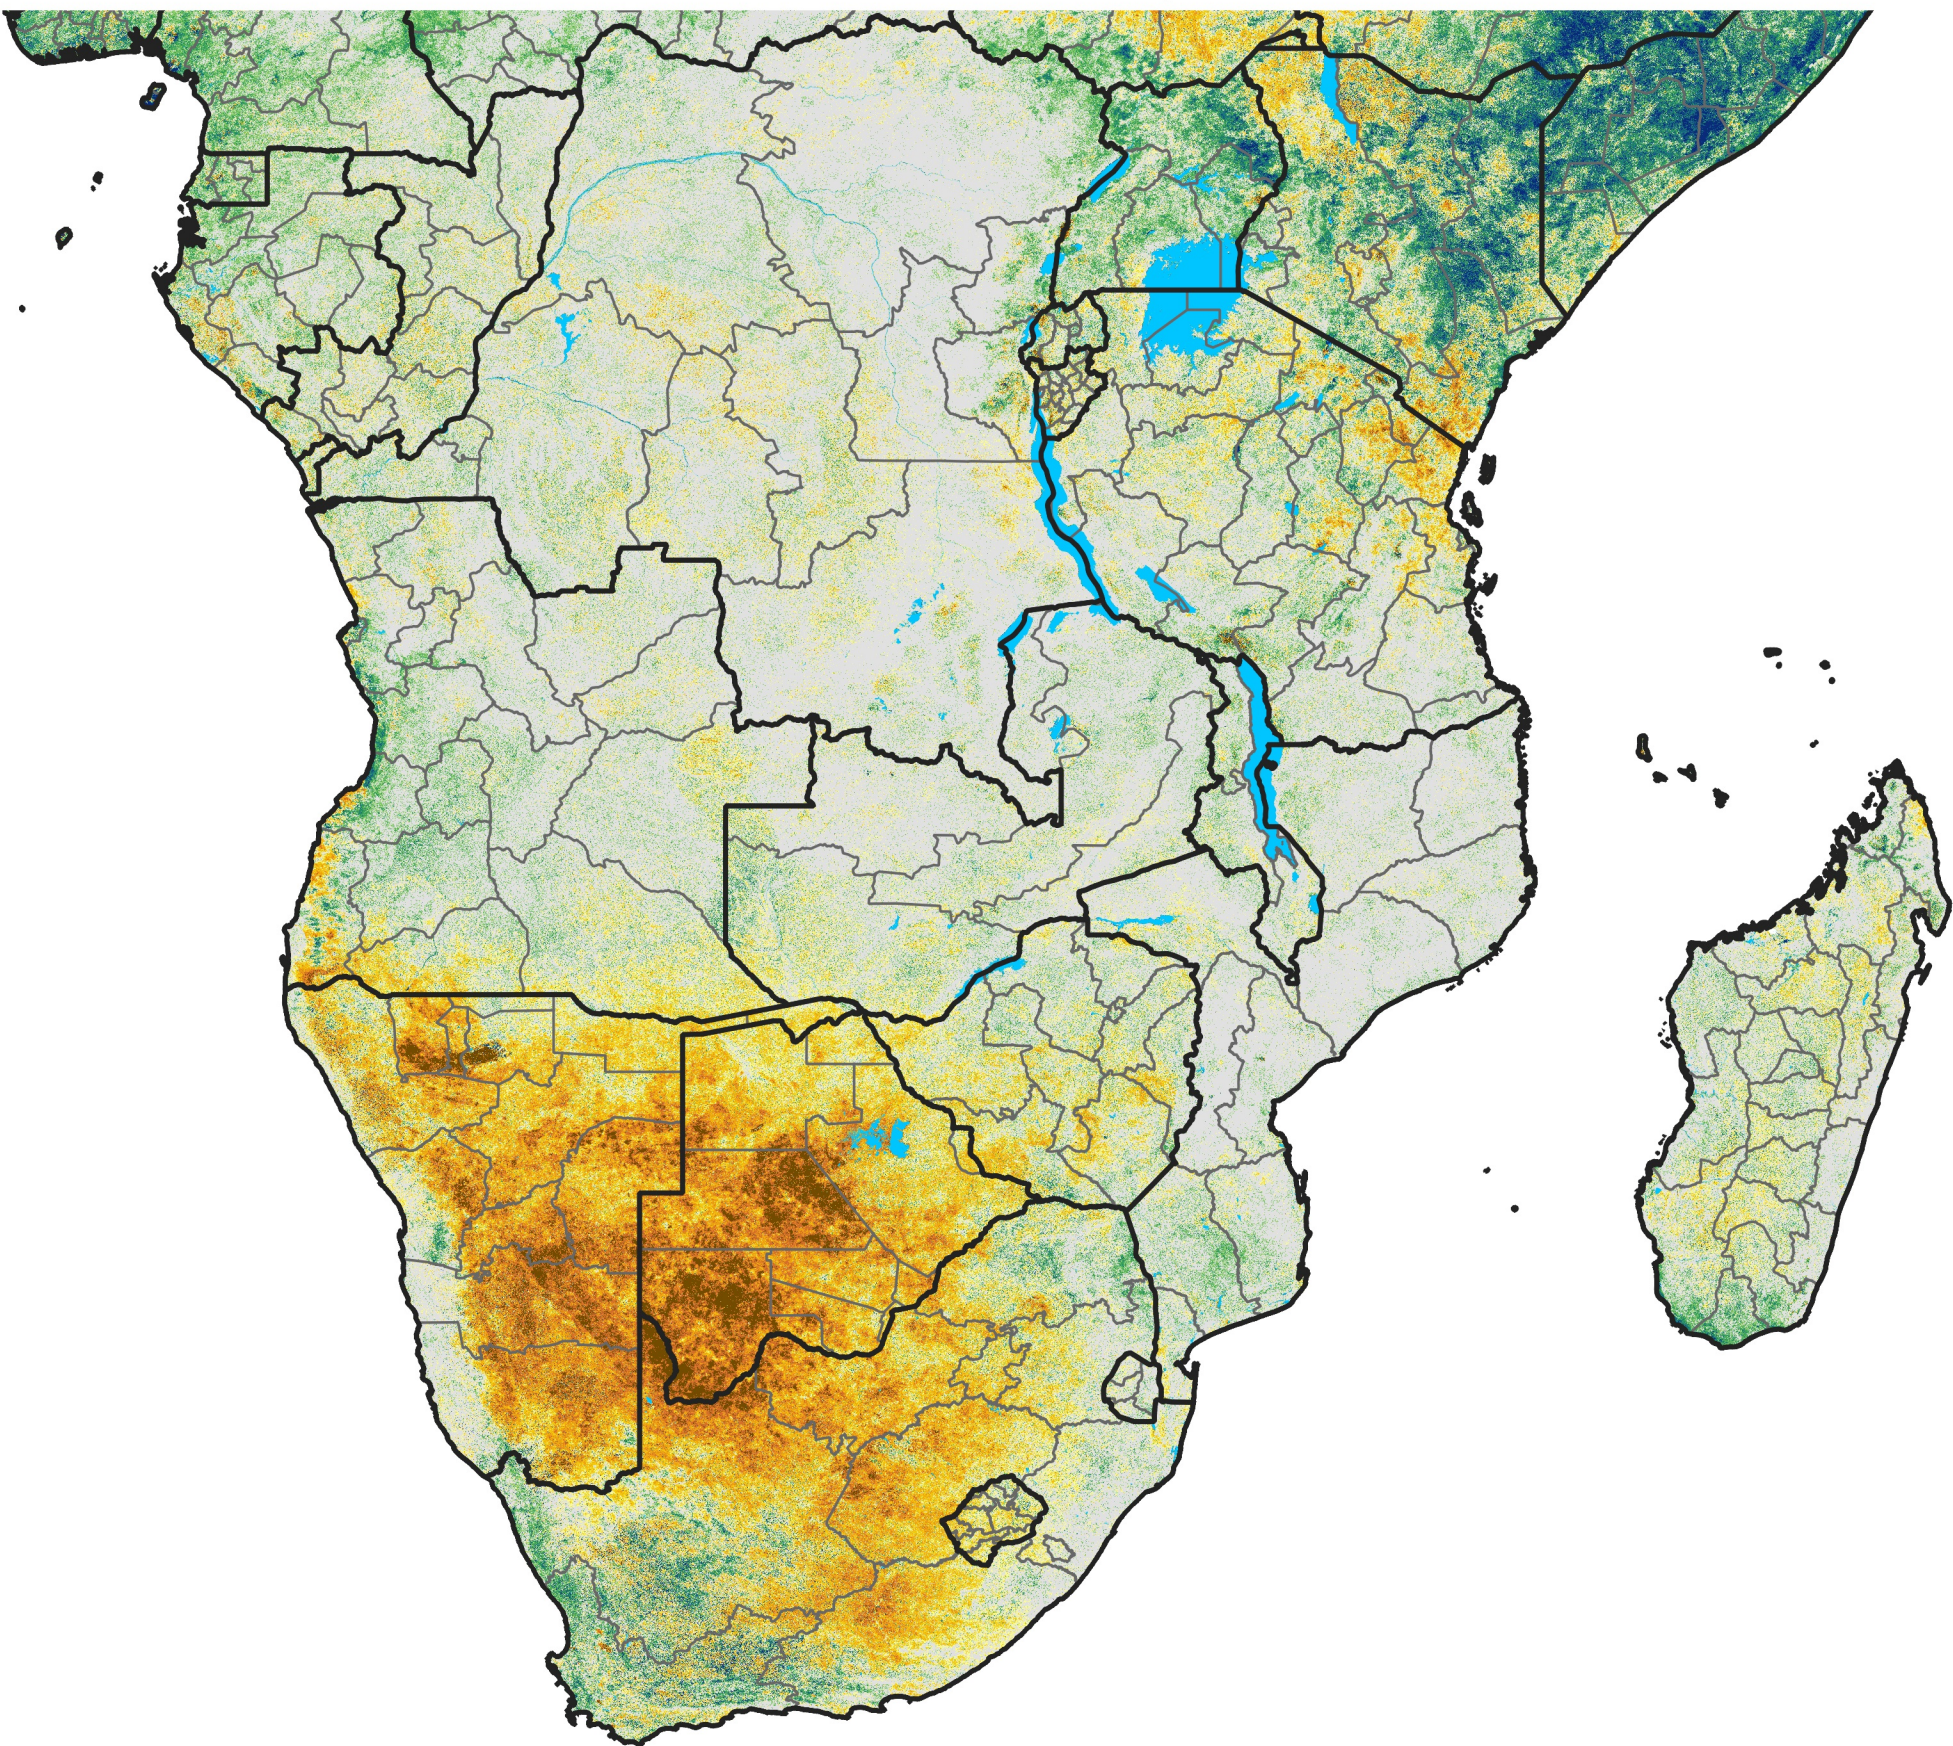

Southern Africa
Percent of Mean NDVI
2013 / Mean (2012 - 2021)
Period 18 / Mar 21 - 31, 2013

Percent of Normal