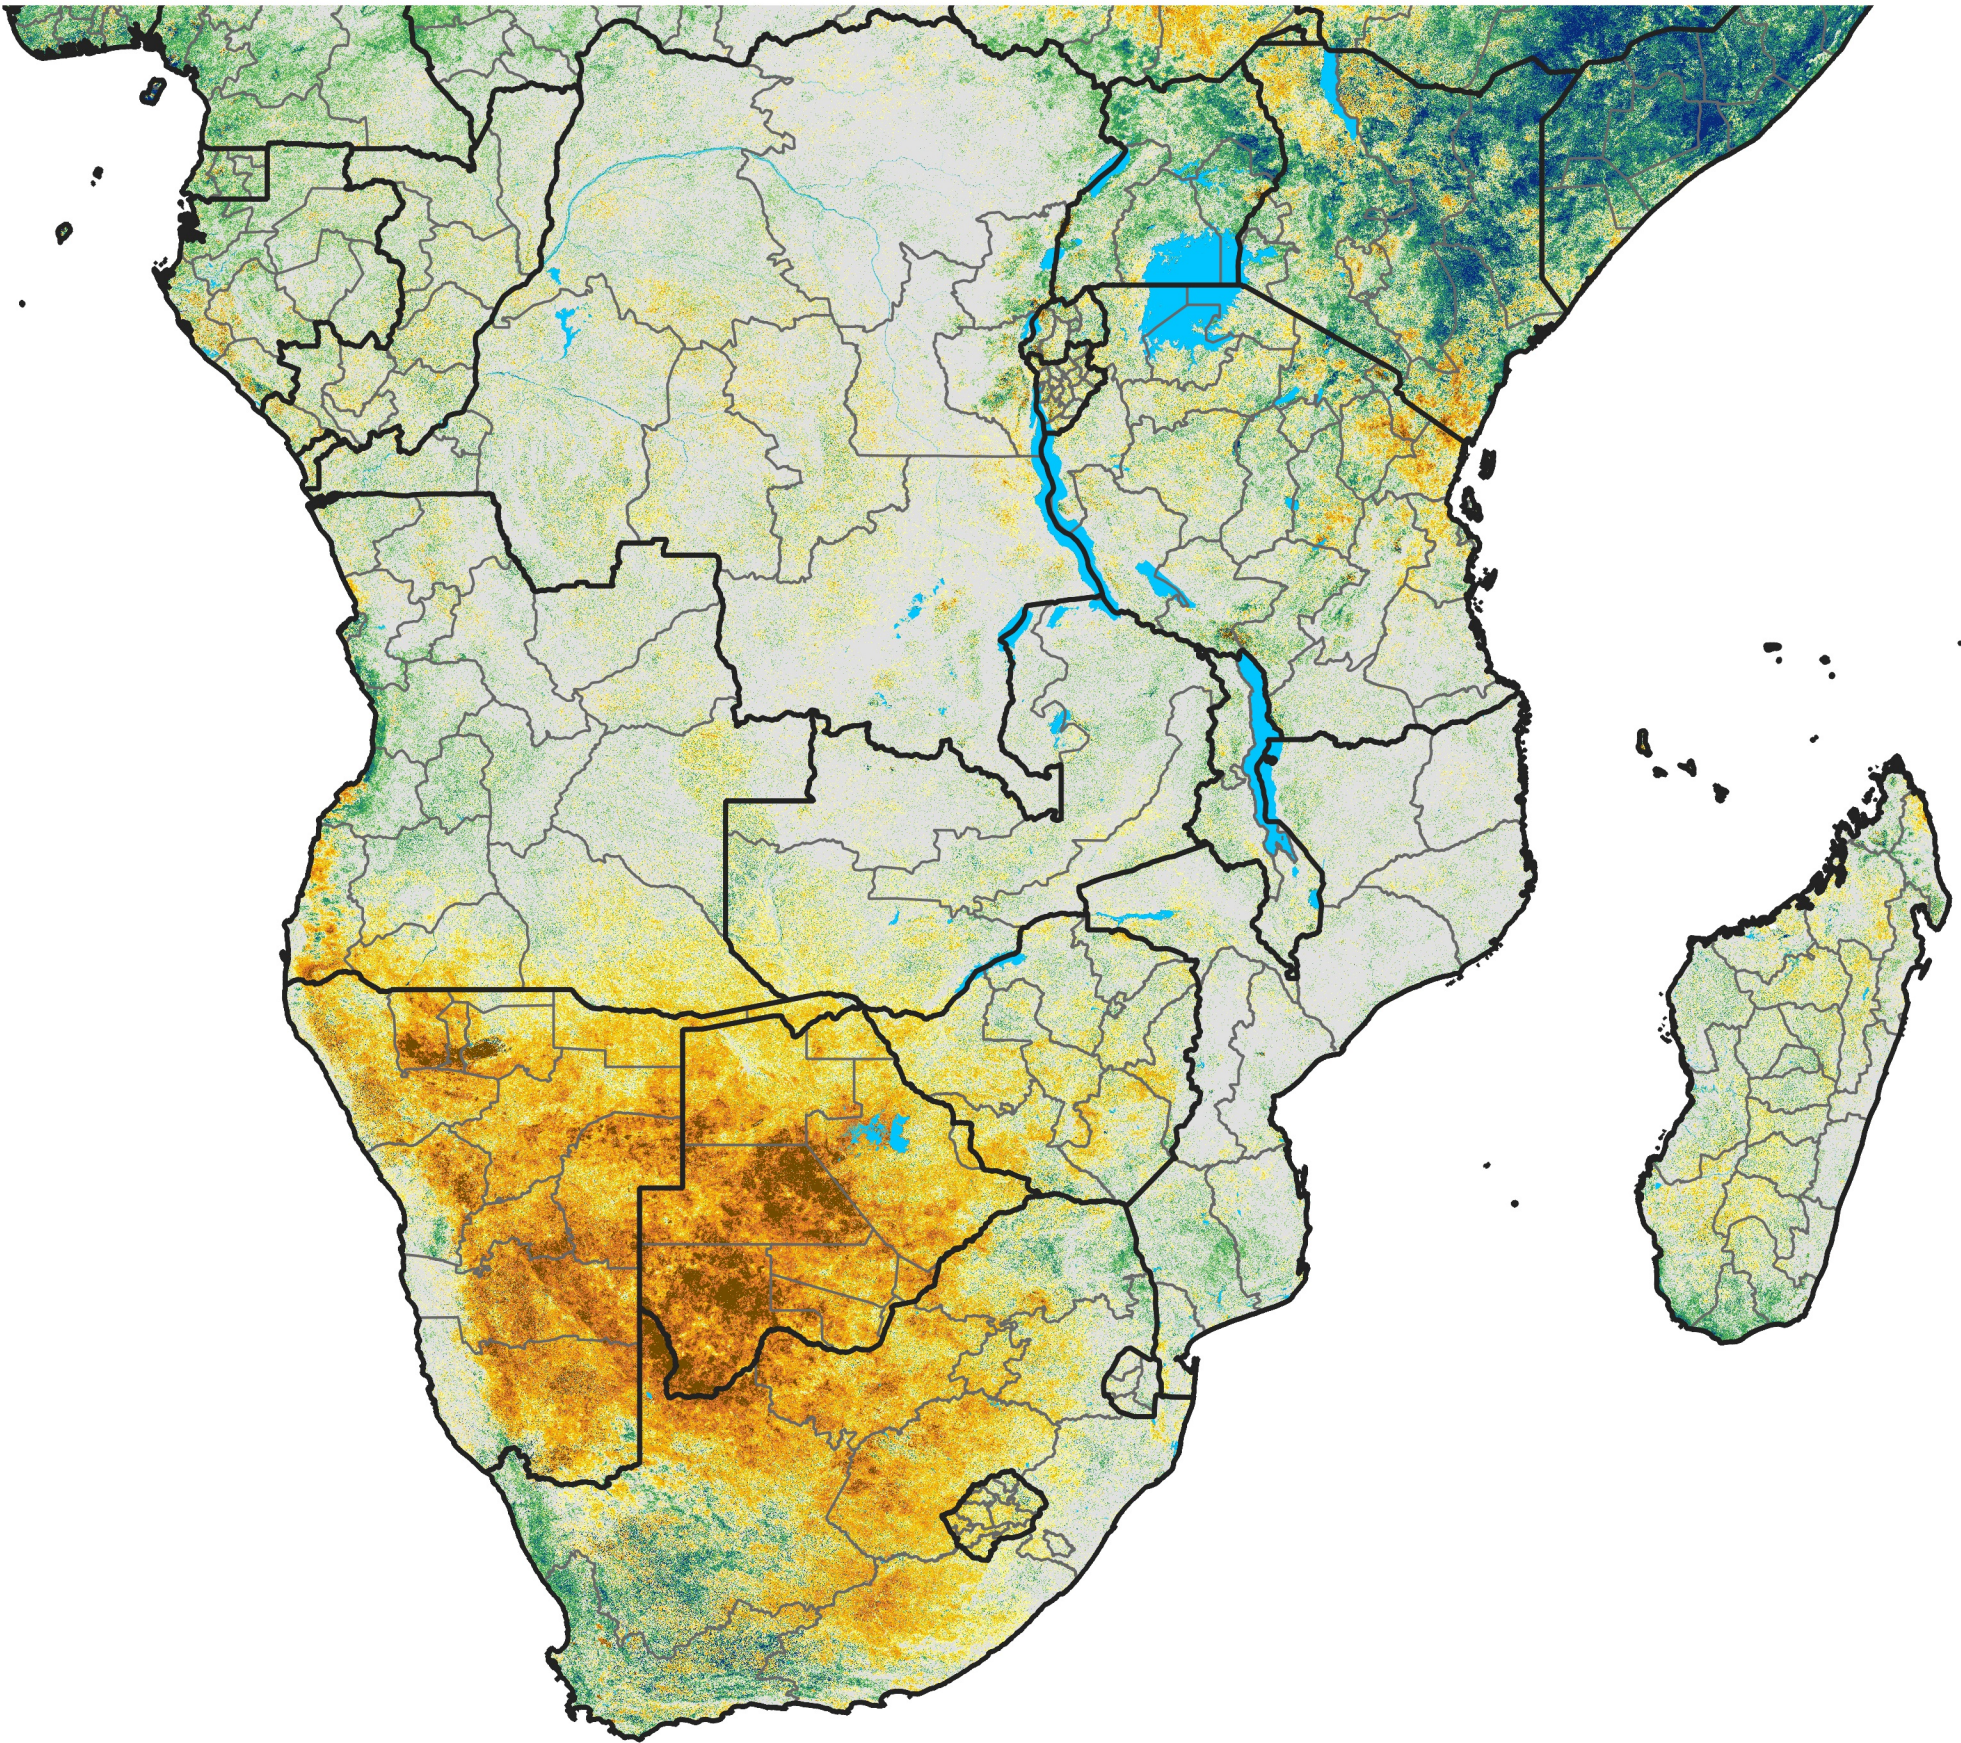

Southern Africa

Percent of Mean NDVI

2013 / Mean (2012 - 2021)
Period 19 / Mar 26 - Apr 05, 2013

Percent of Normal