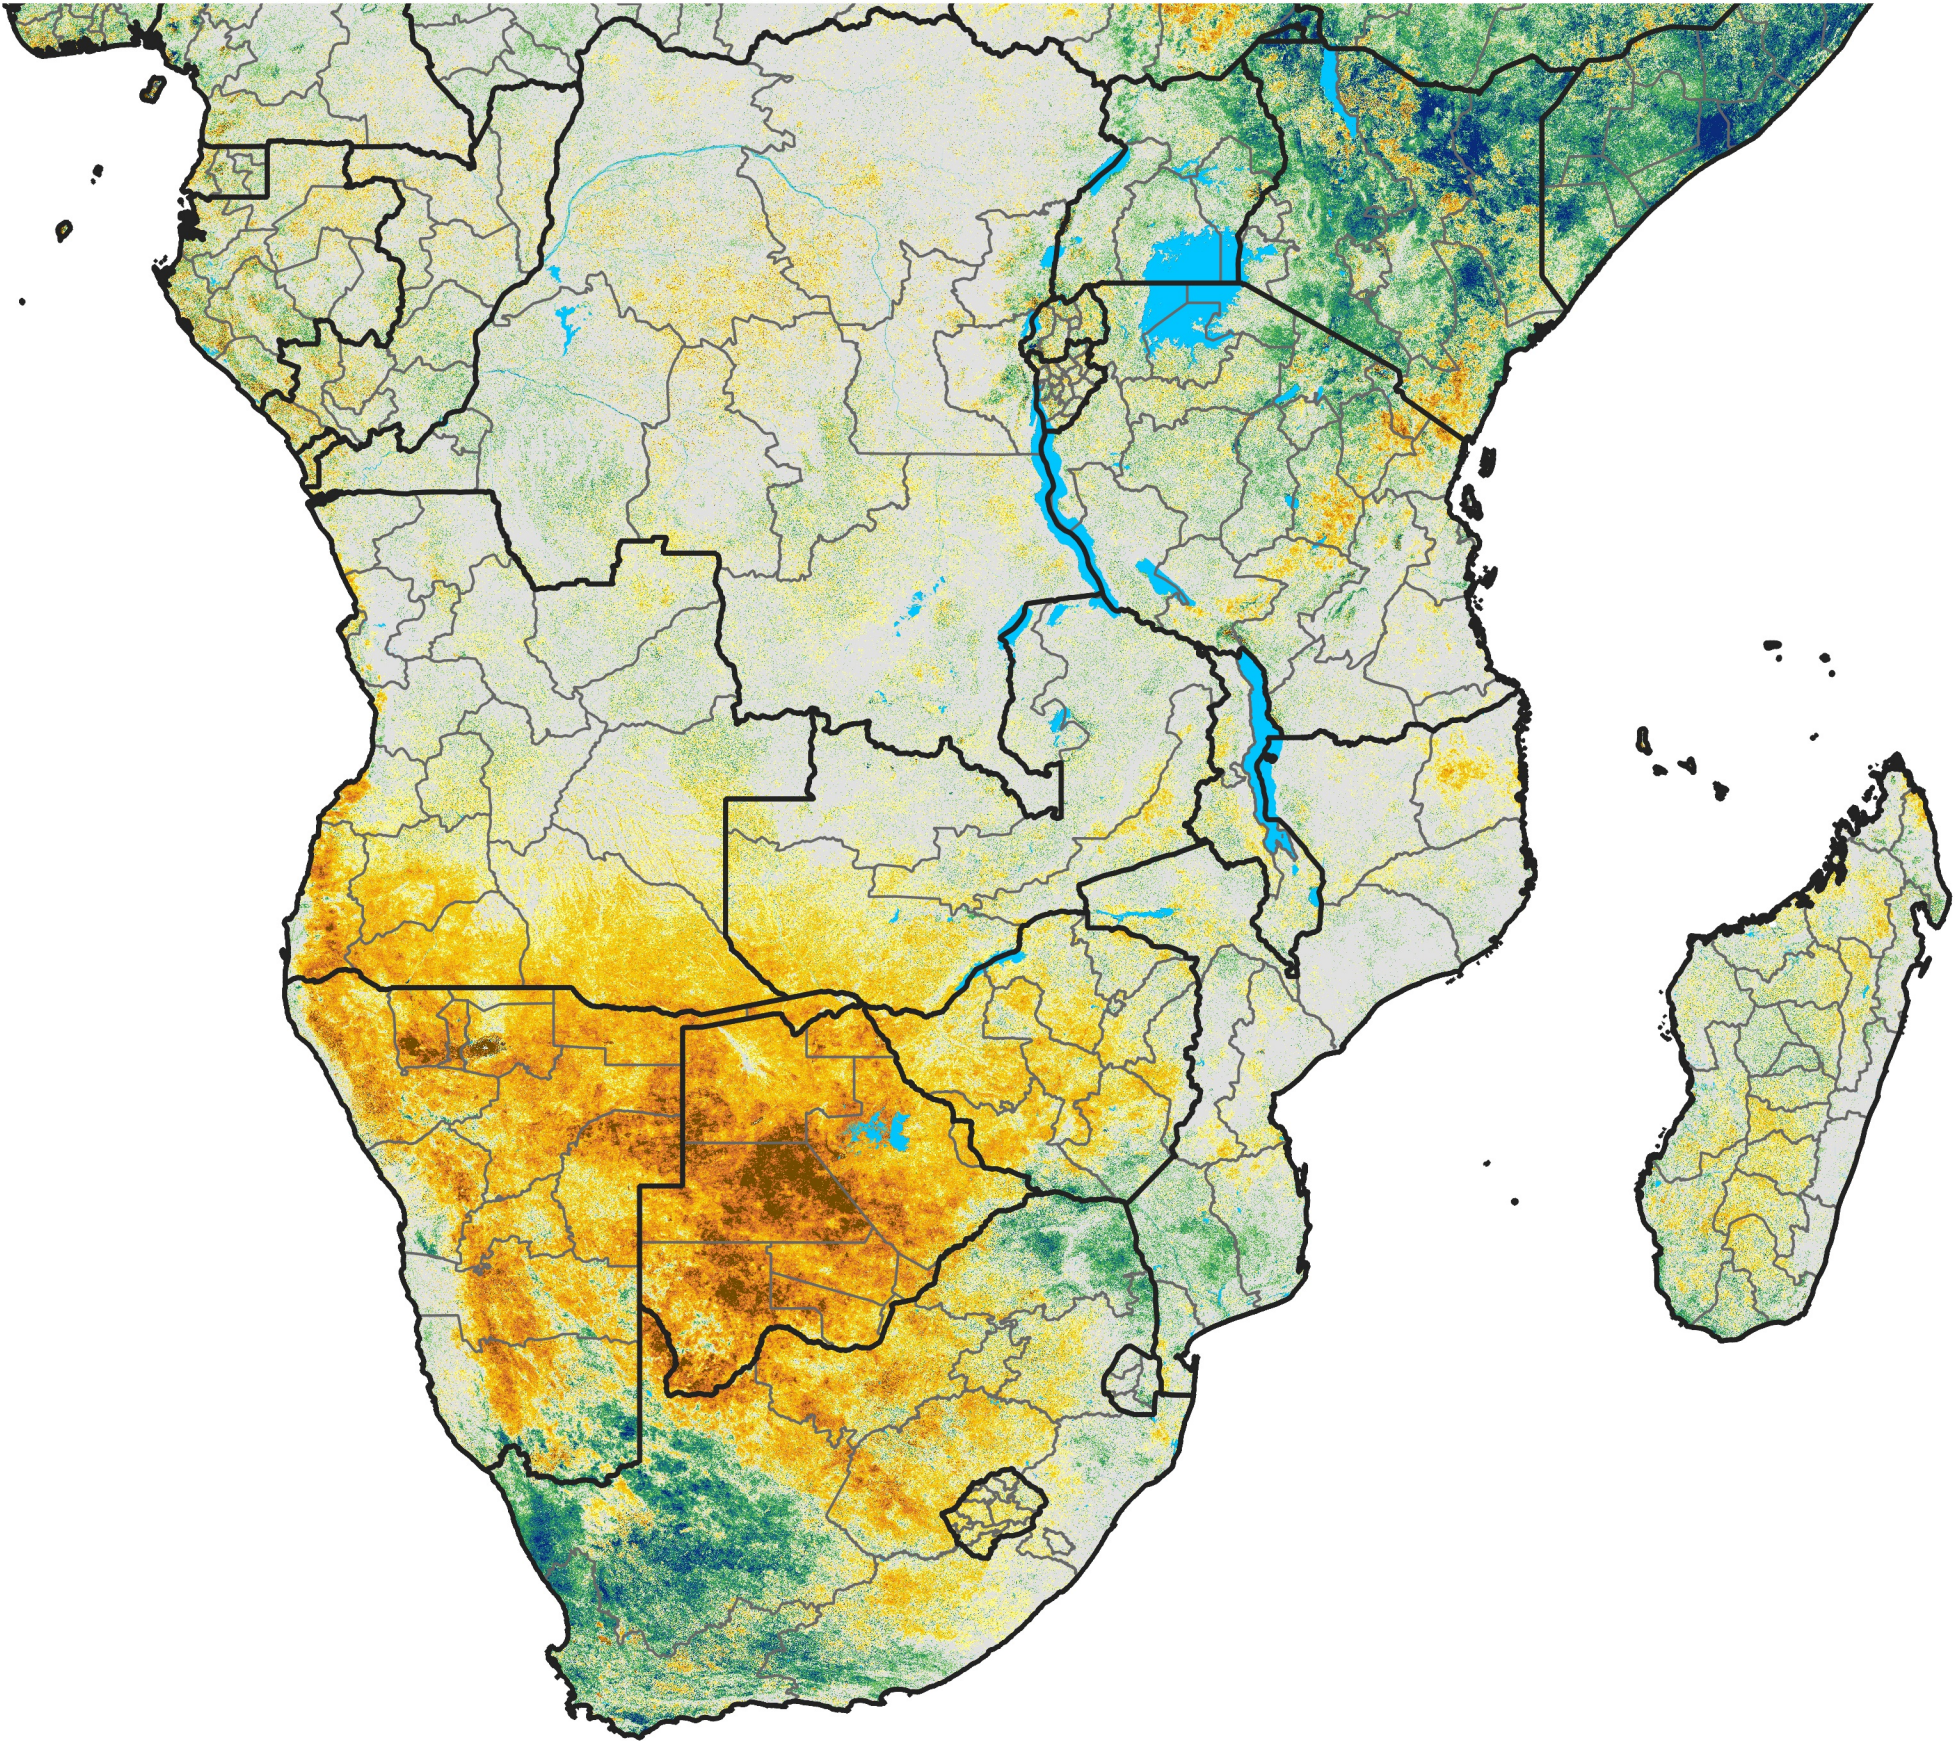

Southern Africa

Percent of Mean NDVI

2013 / Mean (2012 - 2021)

Period 25 / Apr 26 - May 05, 2013

Percent of Normal