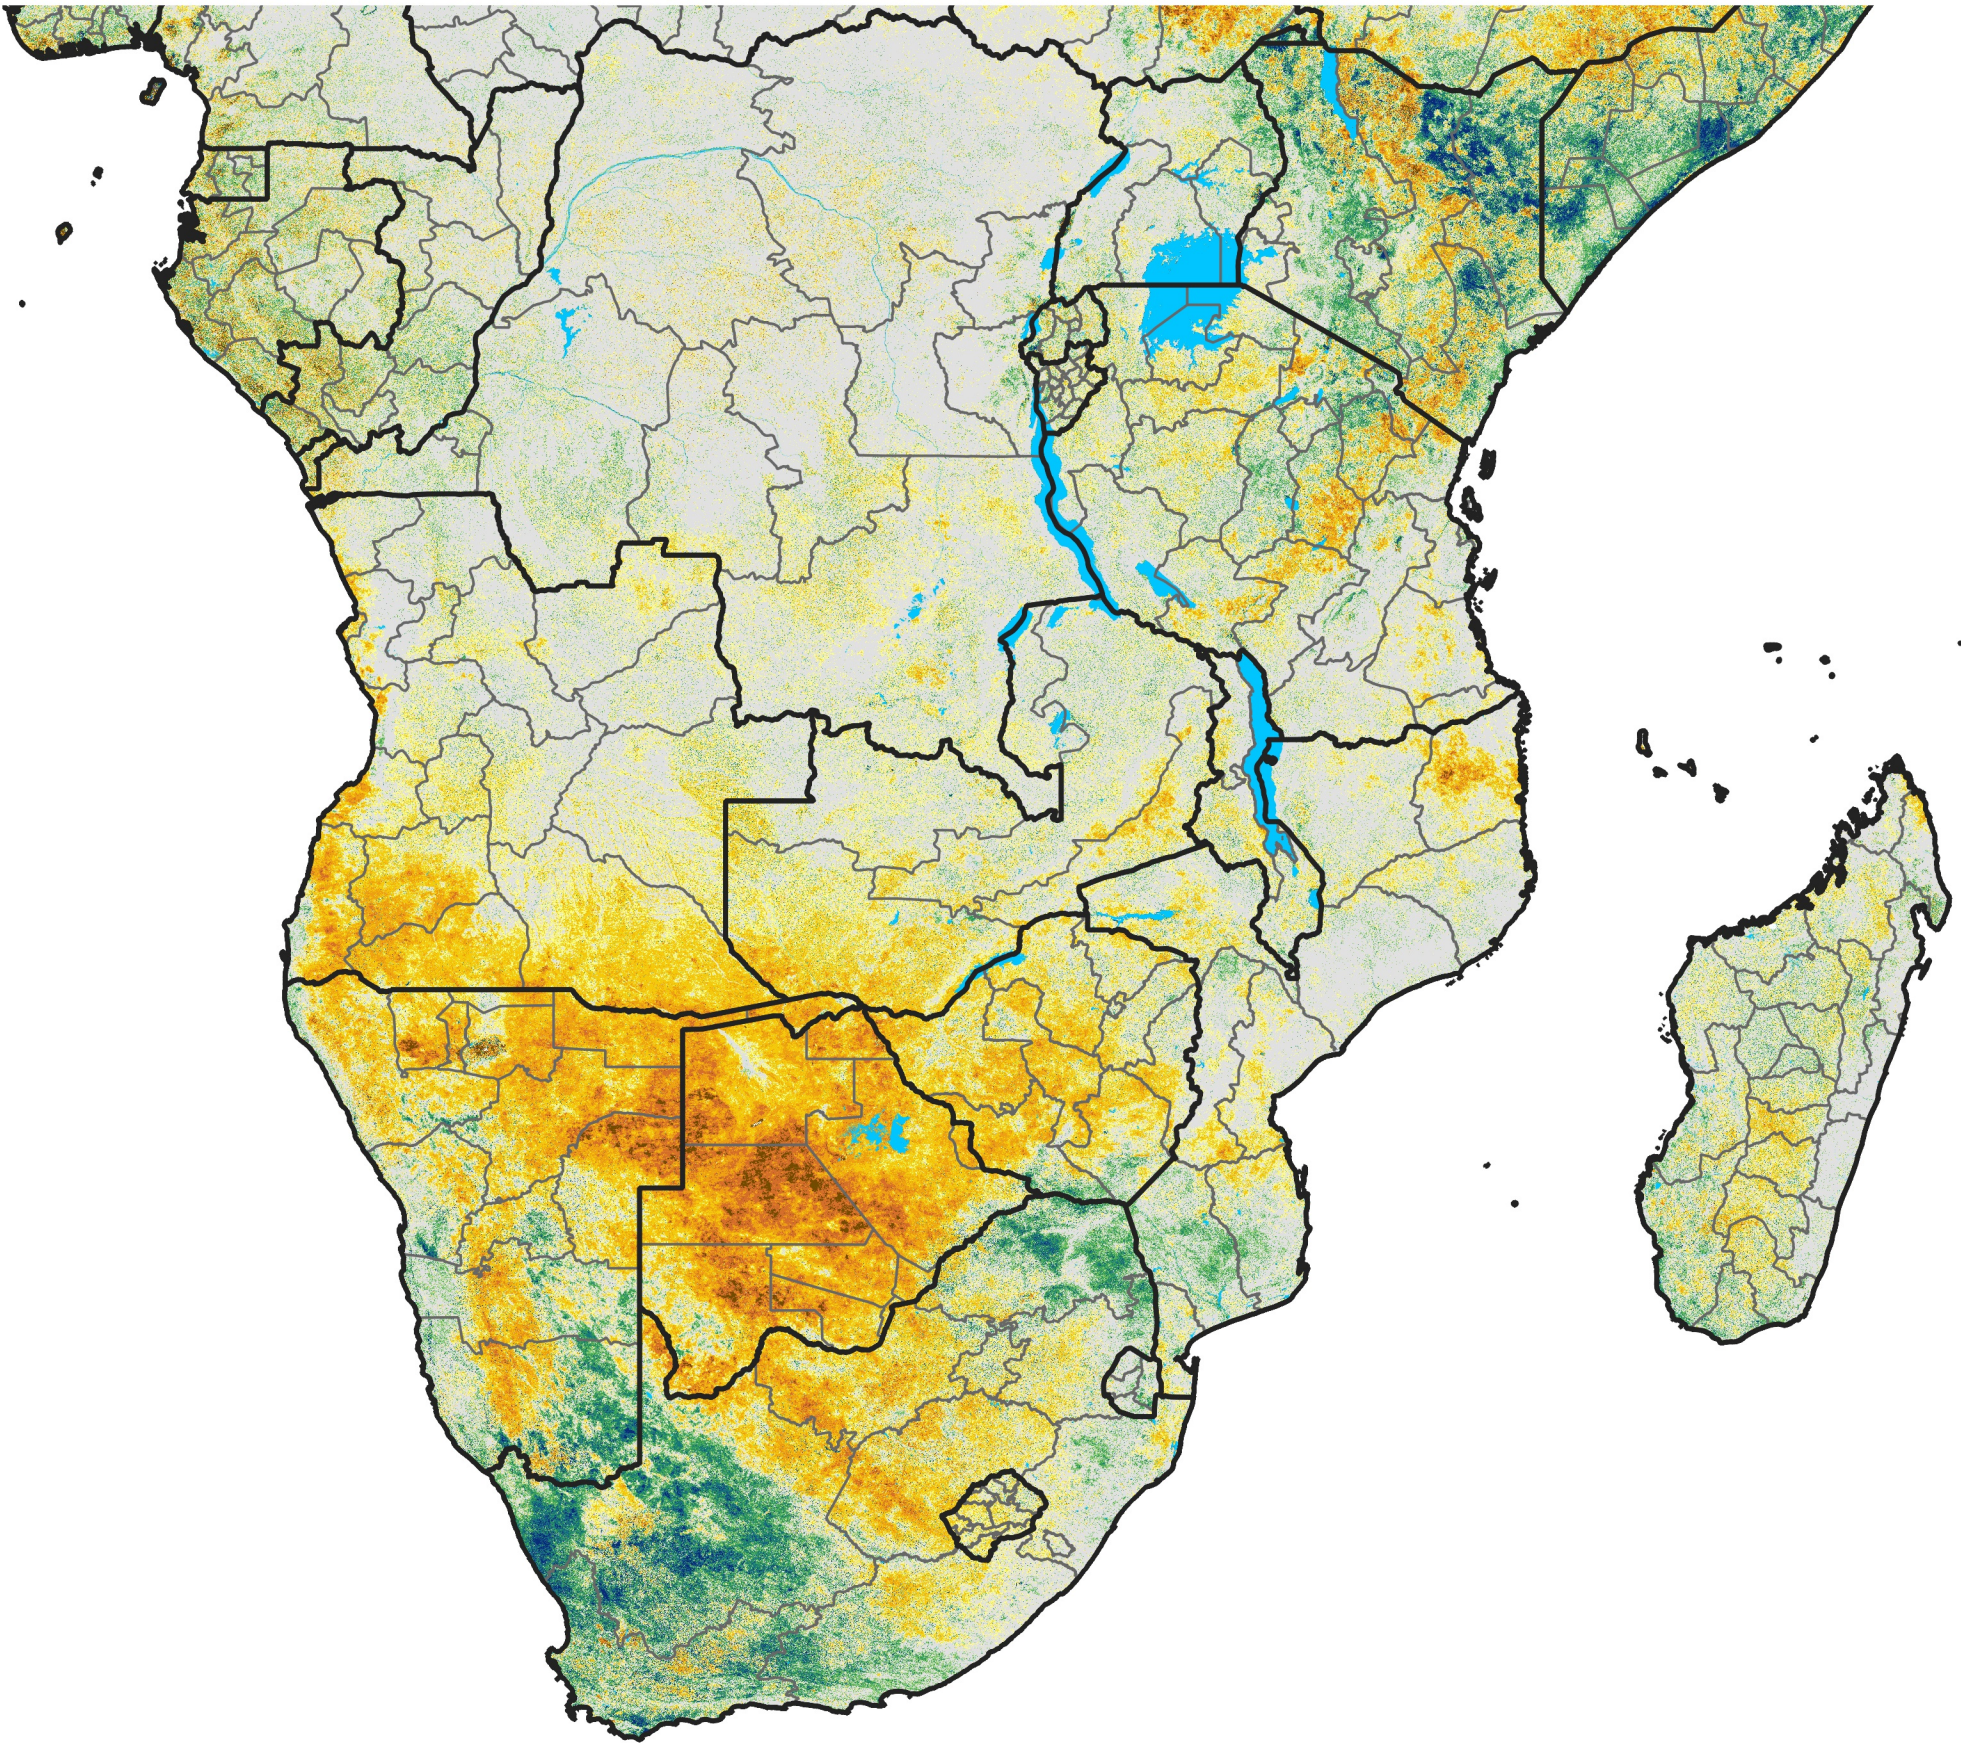

Southern Africa

Percent of Mean NDVI

2013 / Mean (2012 - 2021)
Period 29 / May 16 - 25, 2013

Percent of Normal