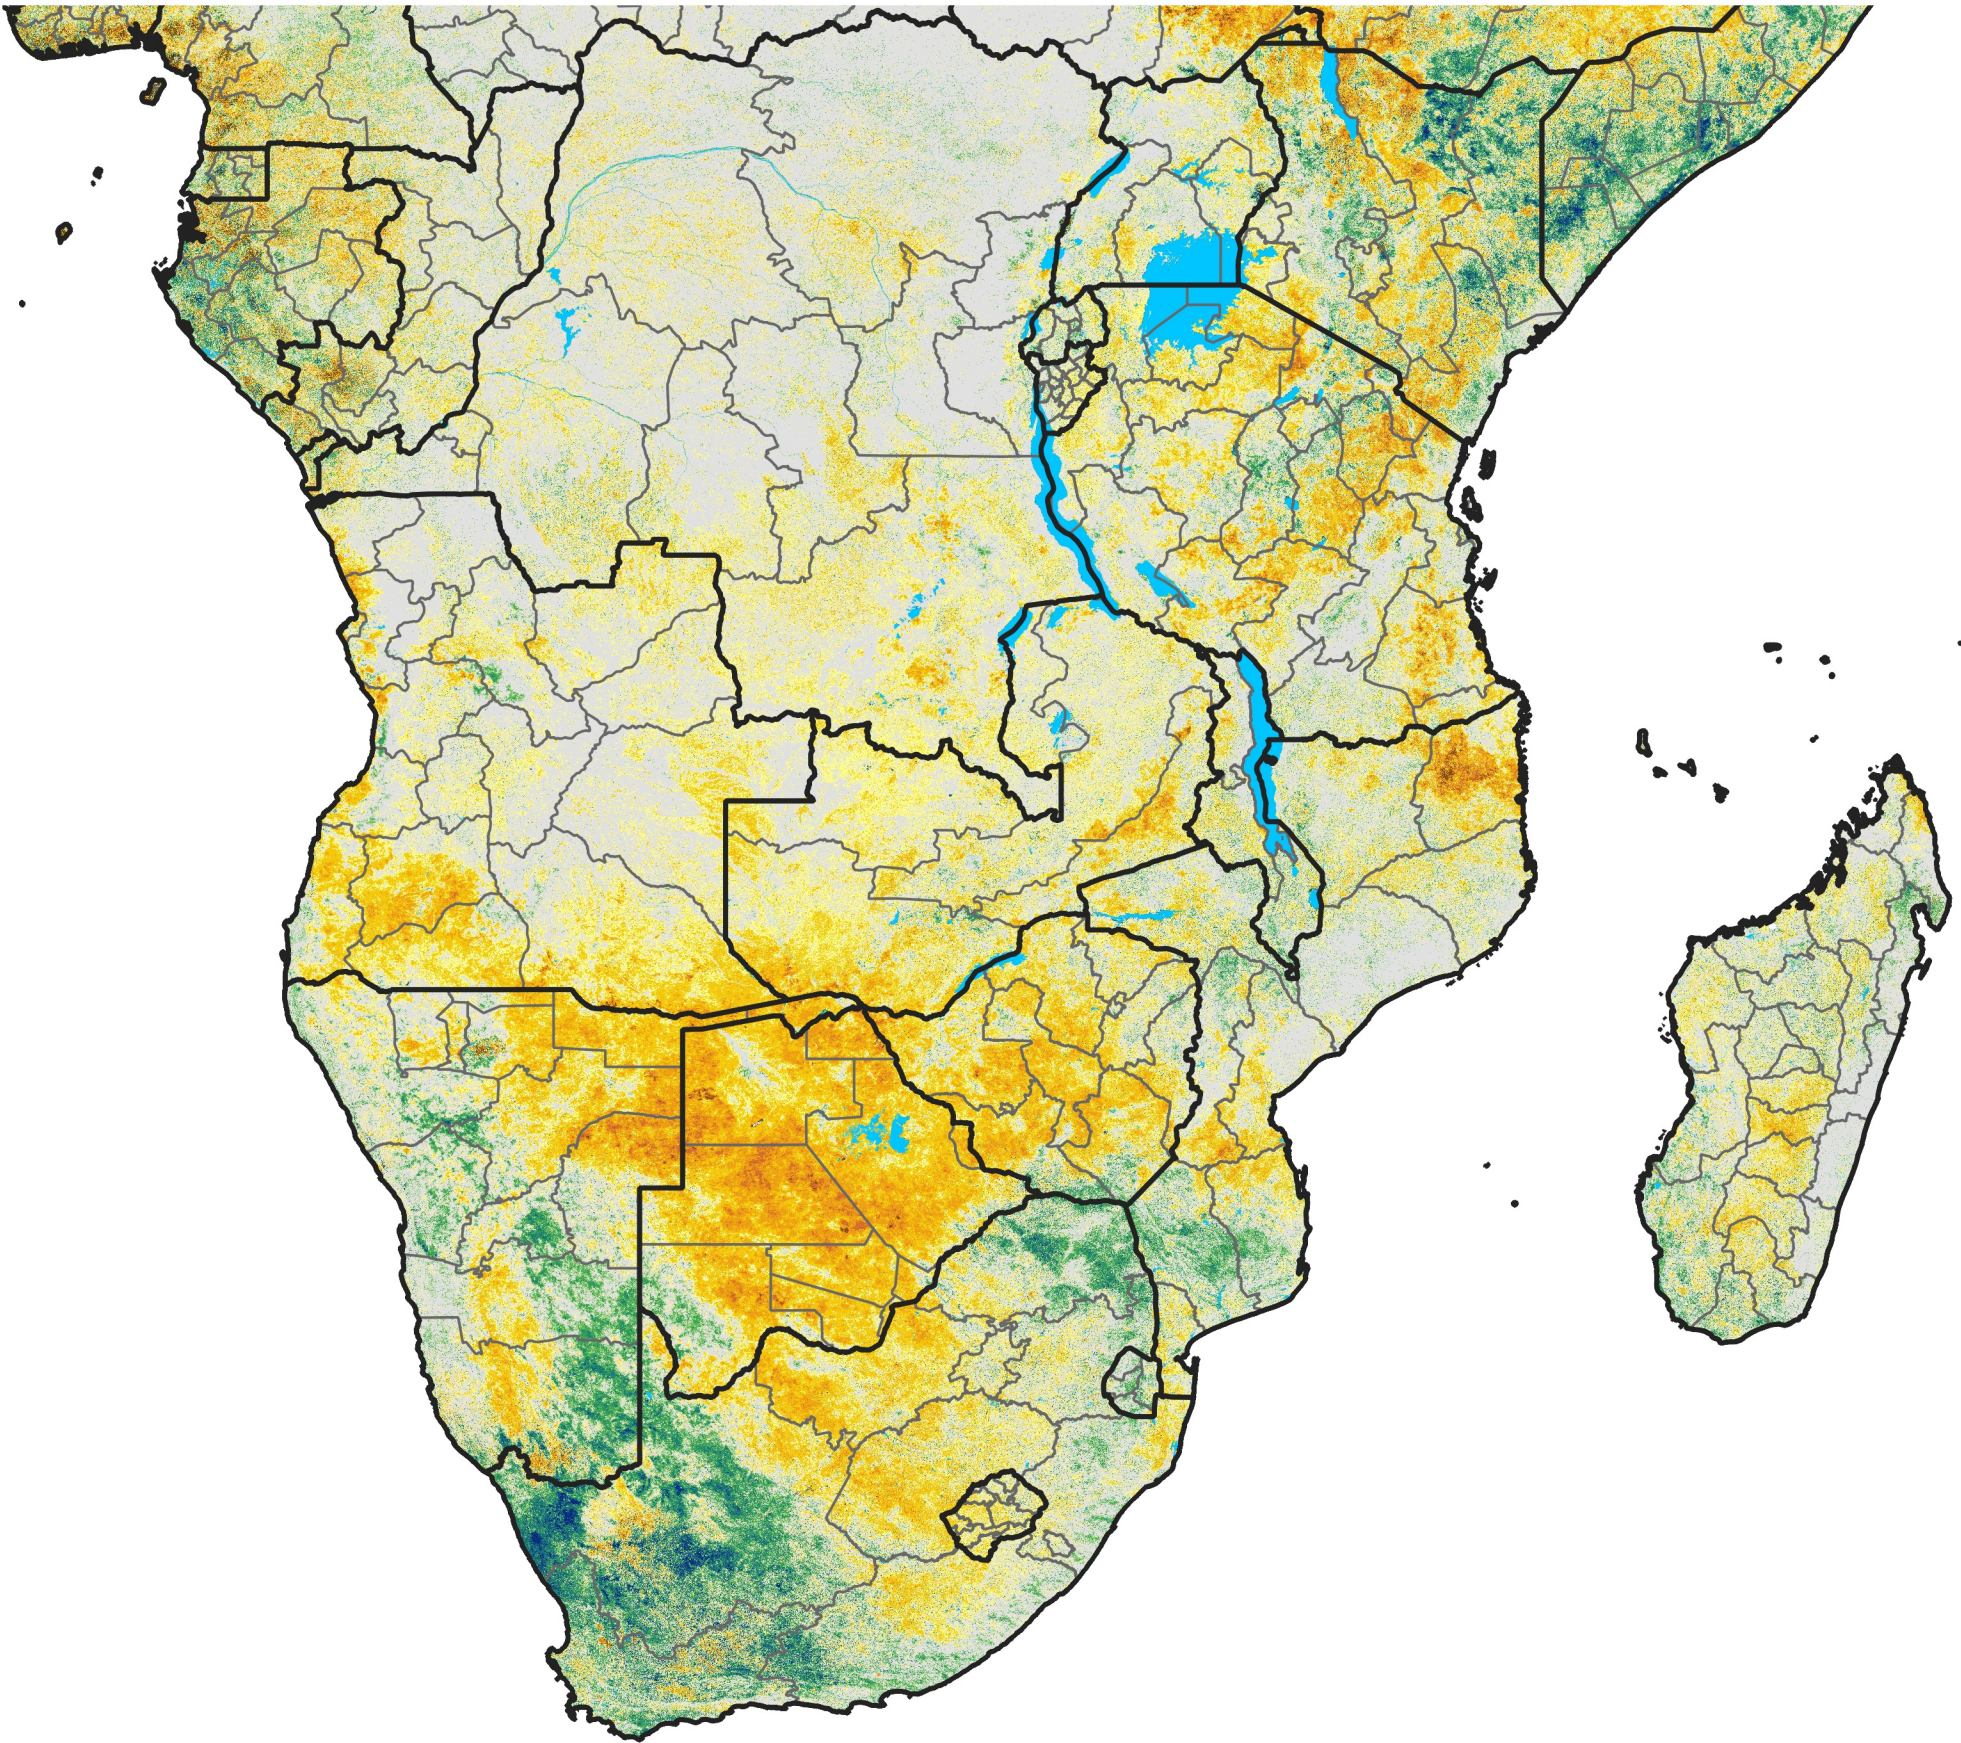

Southern Africa

Percent of Mean NDVI

2013 / Mean (2012 - 2021)
Period 35 / Jun 16 - 25, 2013

Percent of Normal