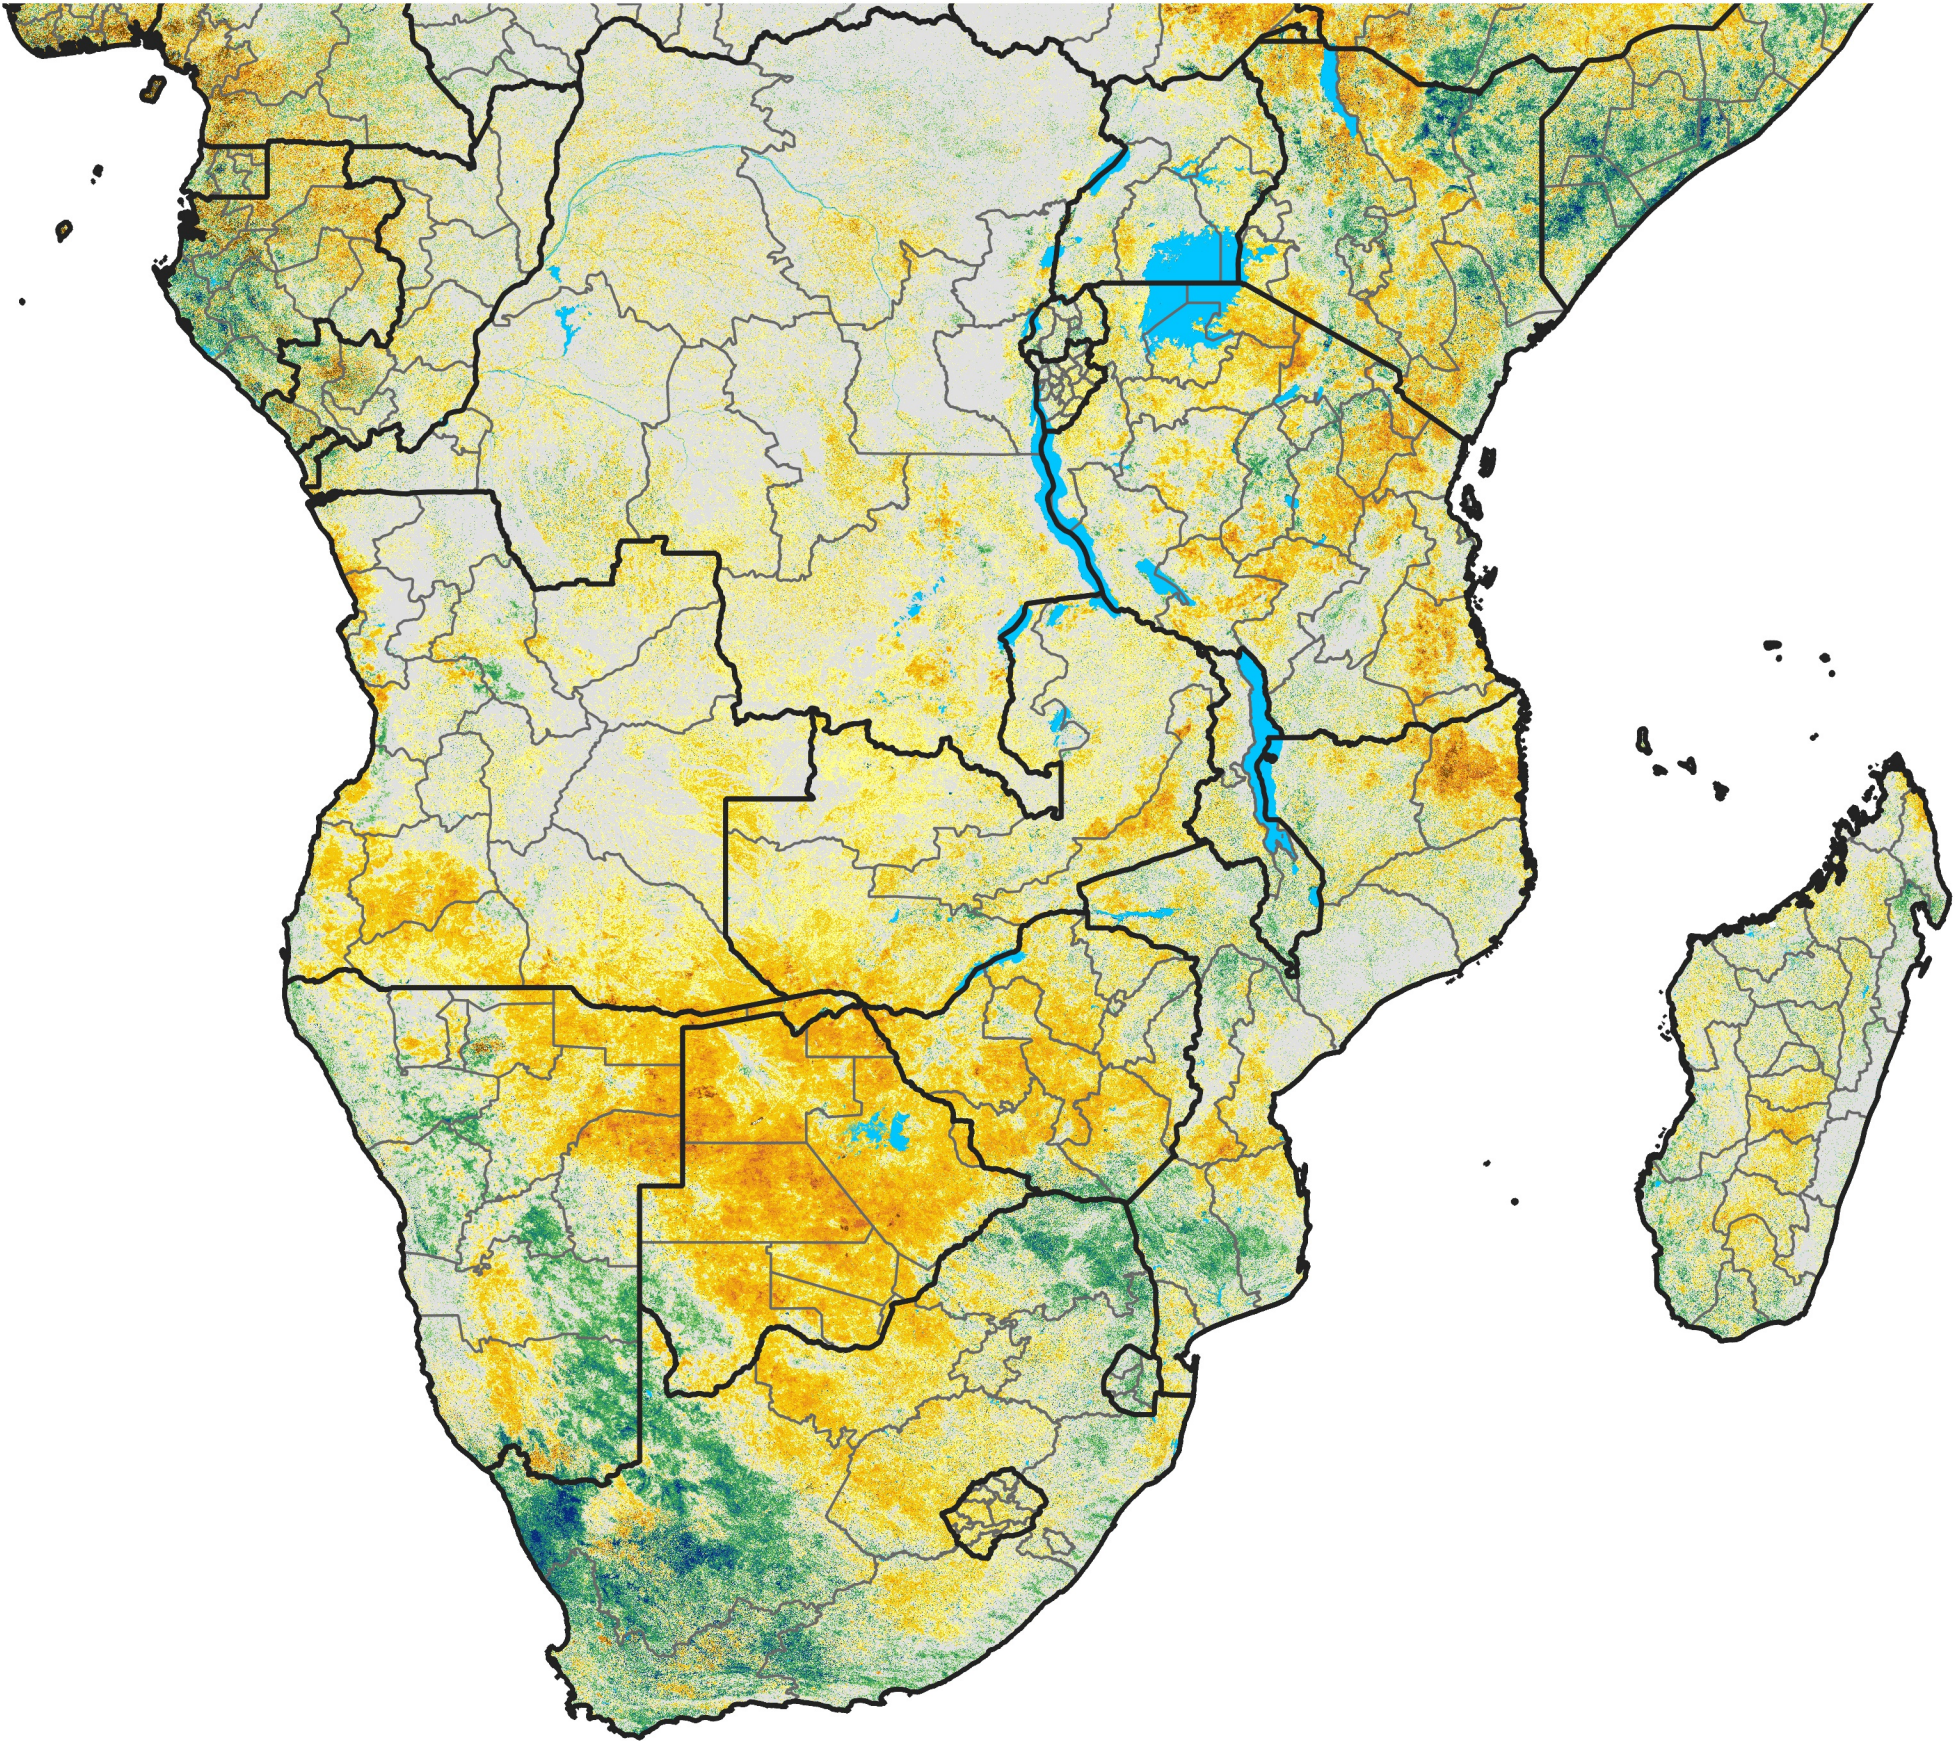

Southern Africa

Percent of Mean NDVI

2013 / Mean (2012 - 2021)
Period 36 / Jun 21 - 30, 2013

Percent of Normal