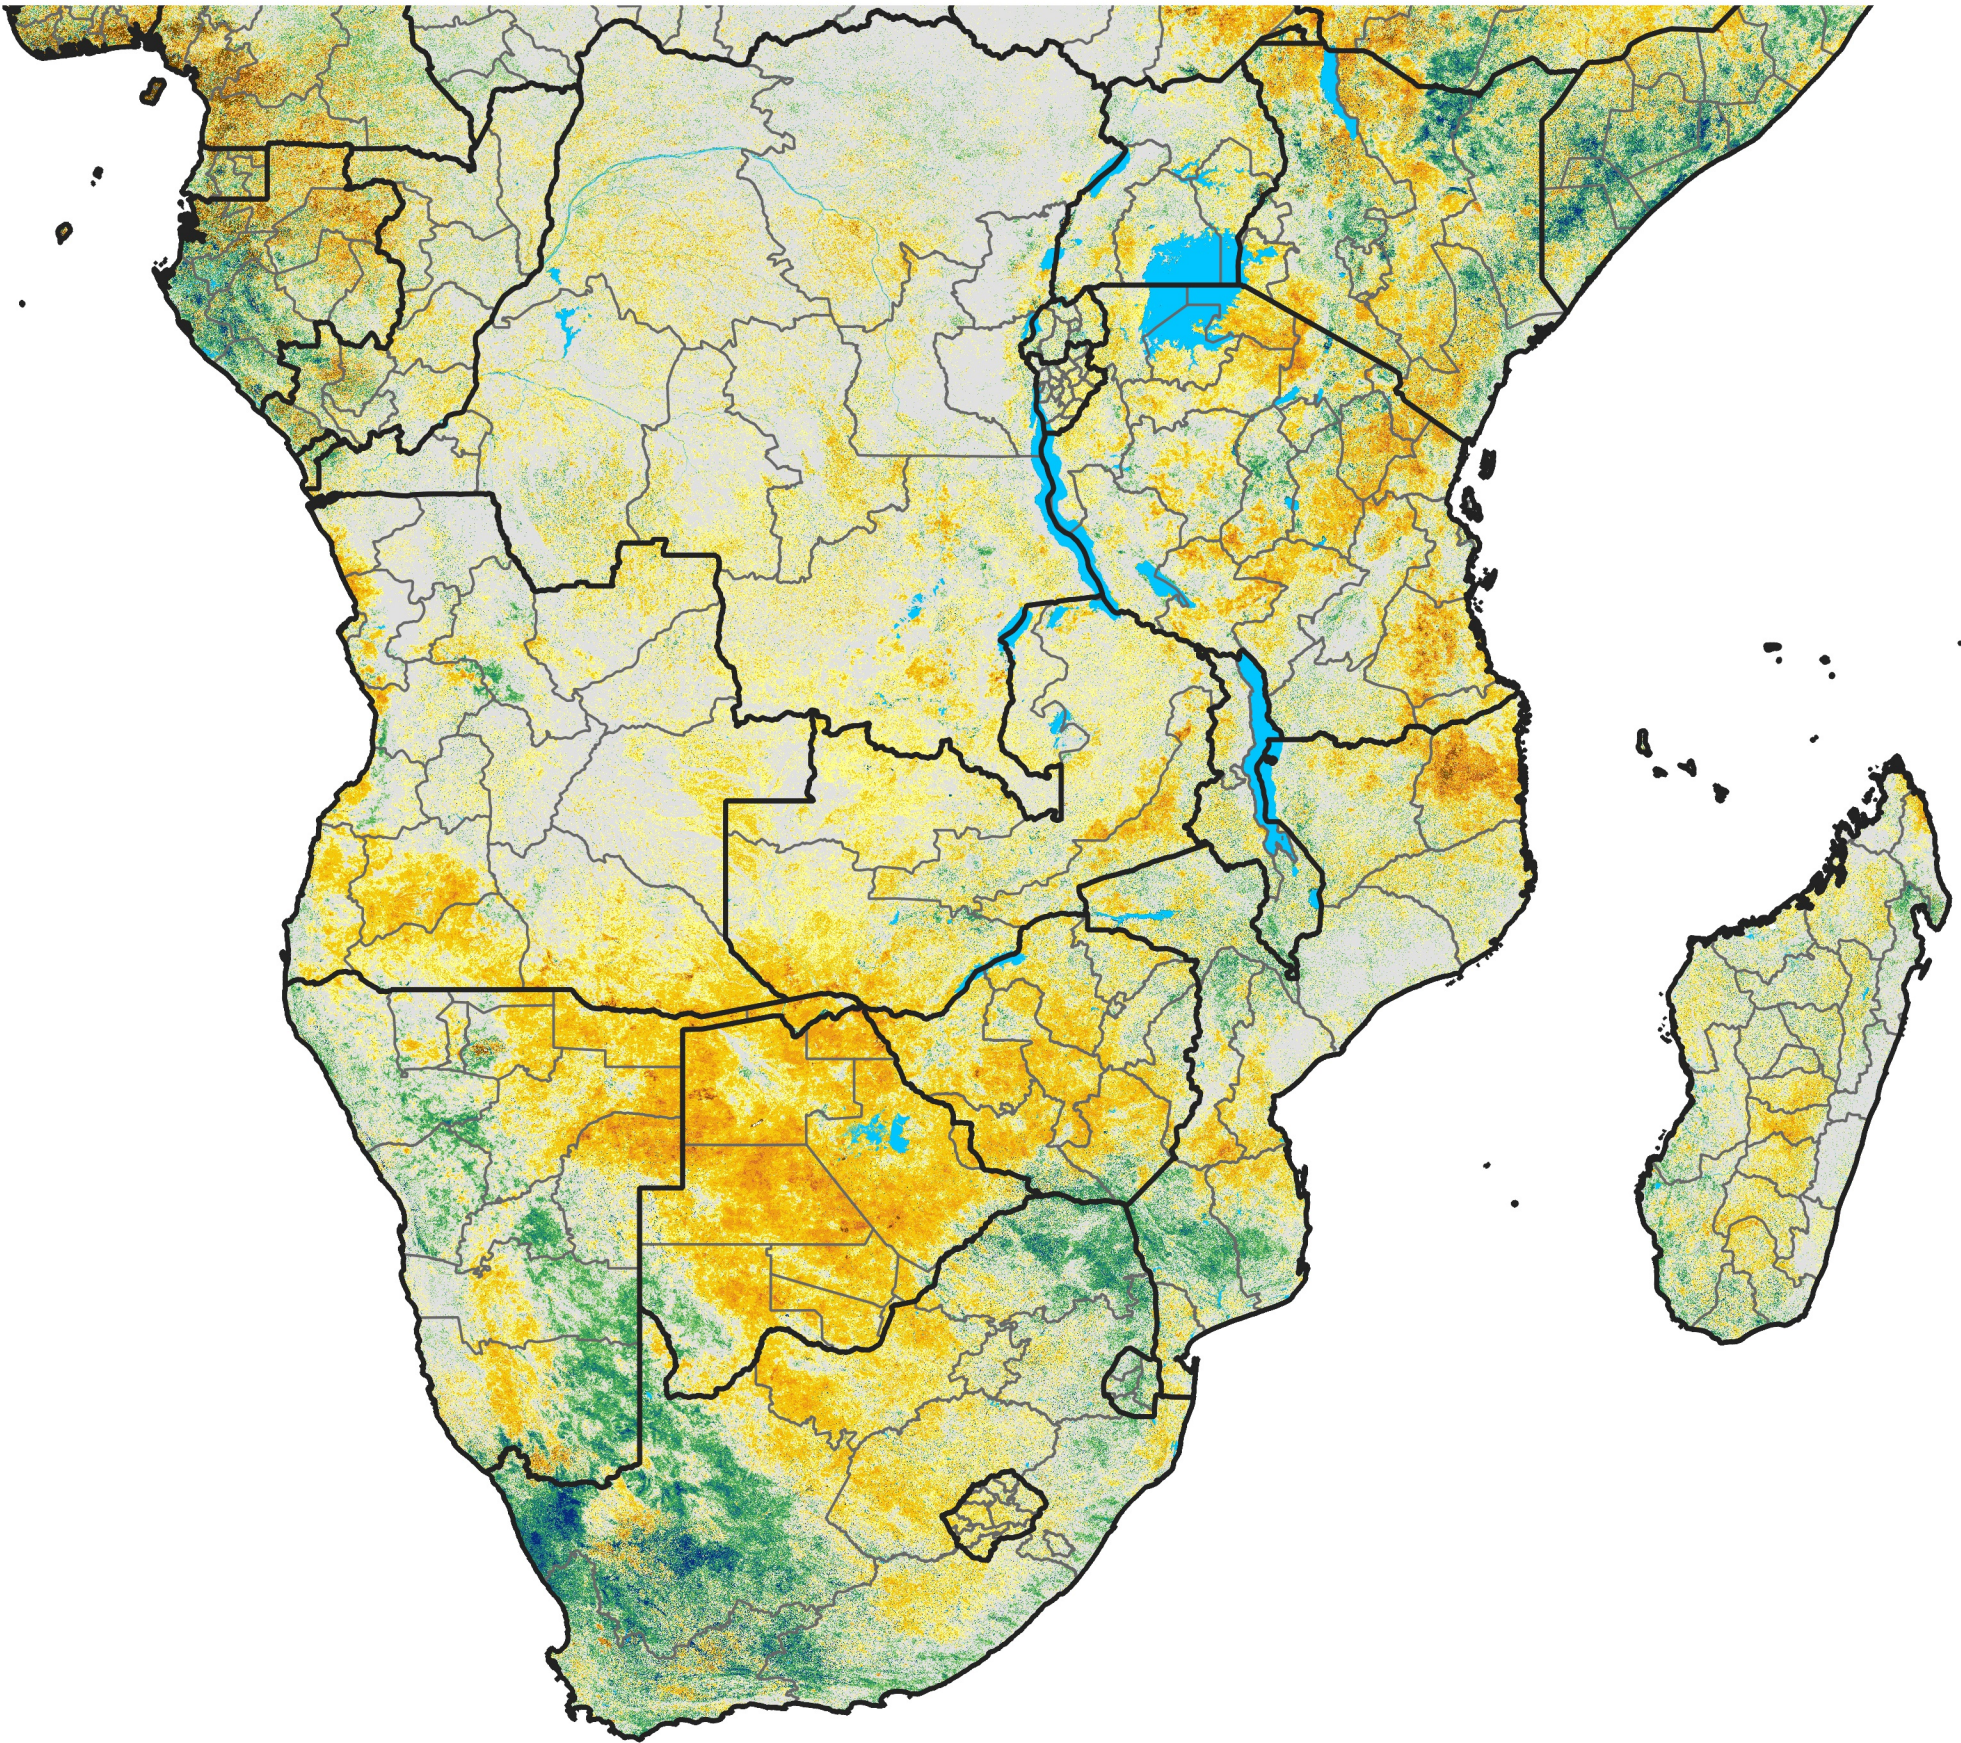

Southern Africa

Percent of Mean NDVI

2013 / Mean (2012 - 2021)
Period 37 / Jun 26 - Jul 05, 2013

Percent of Normal