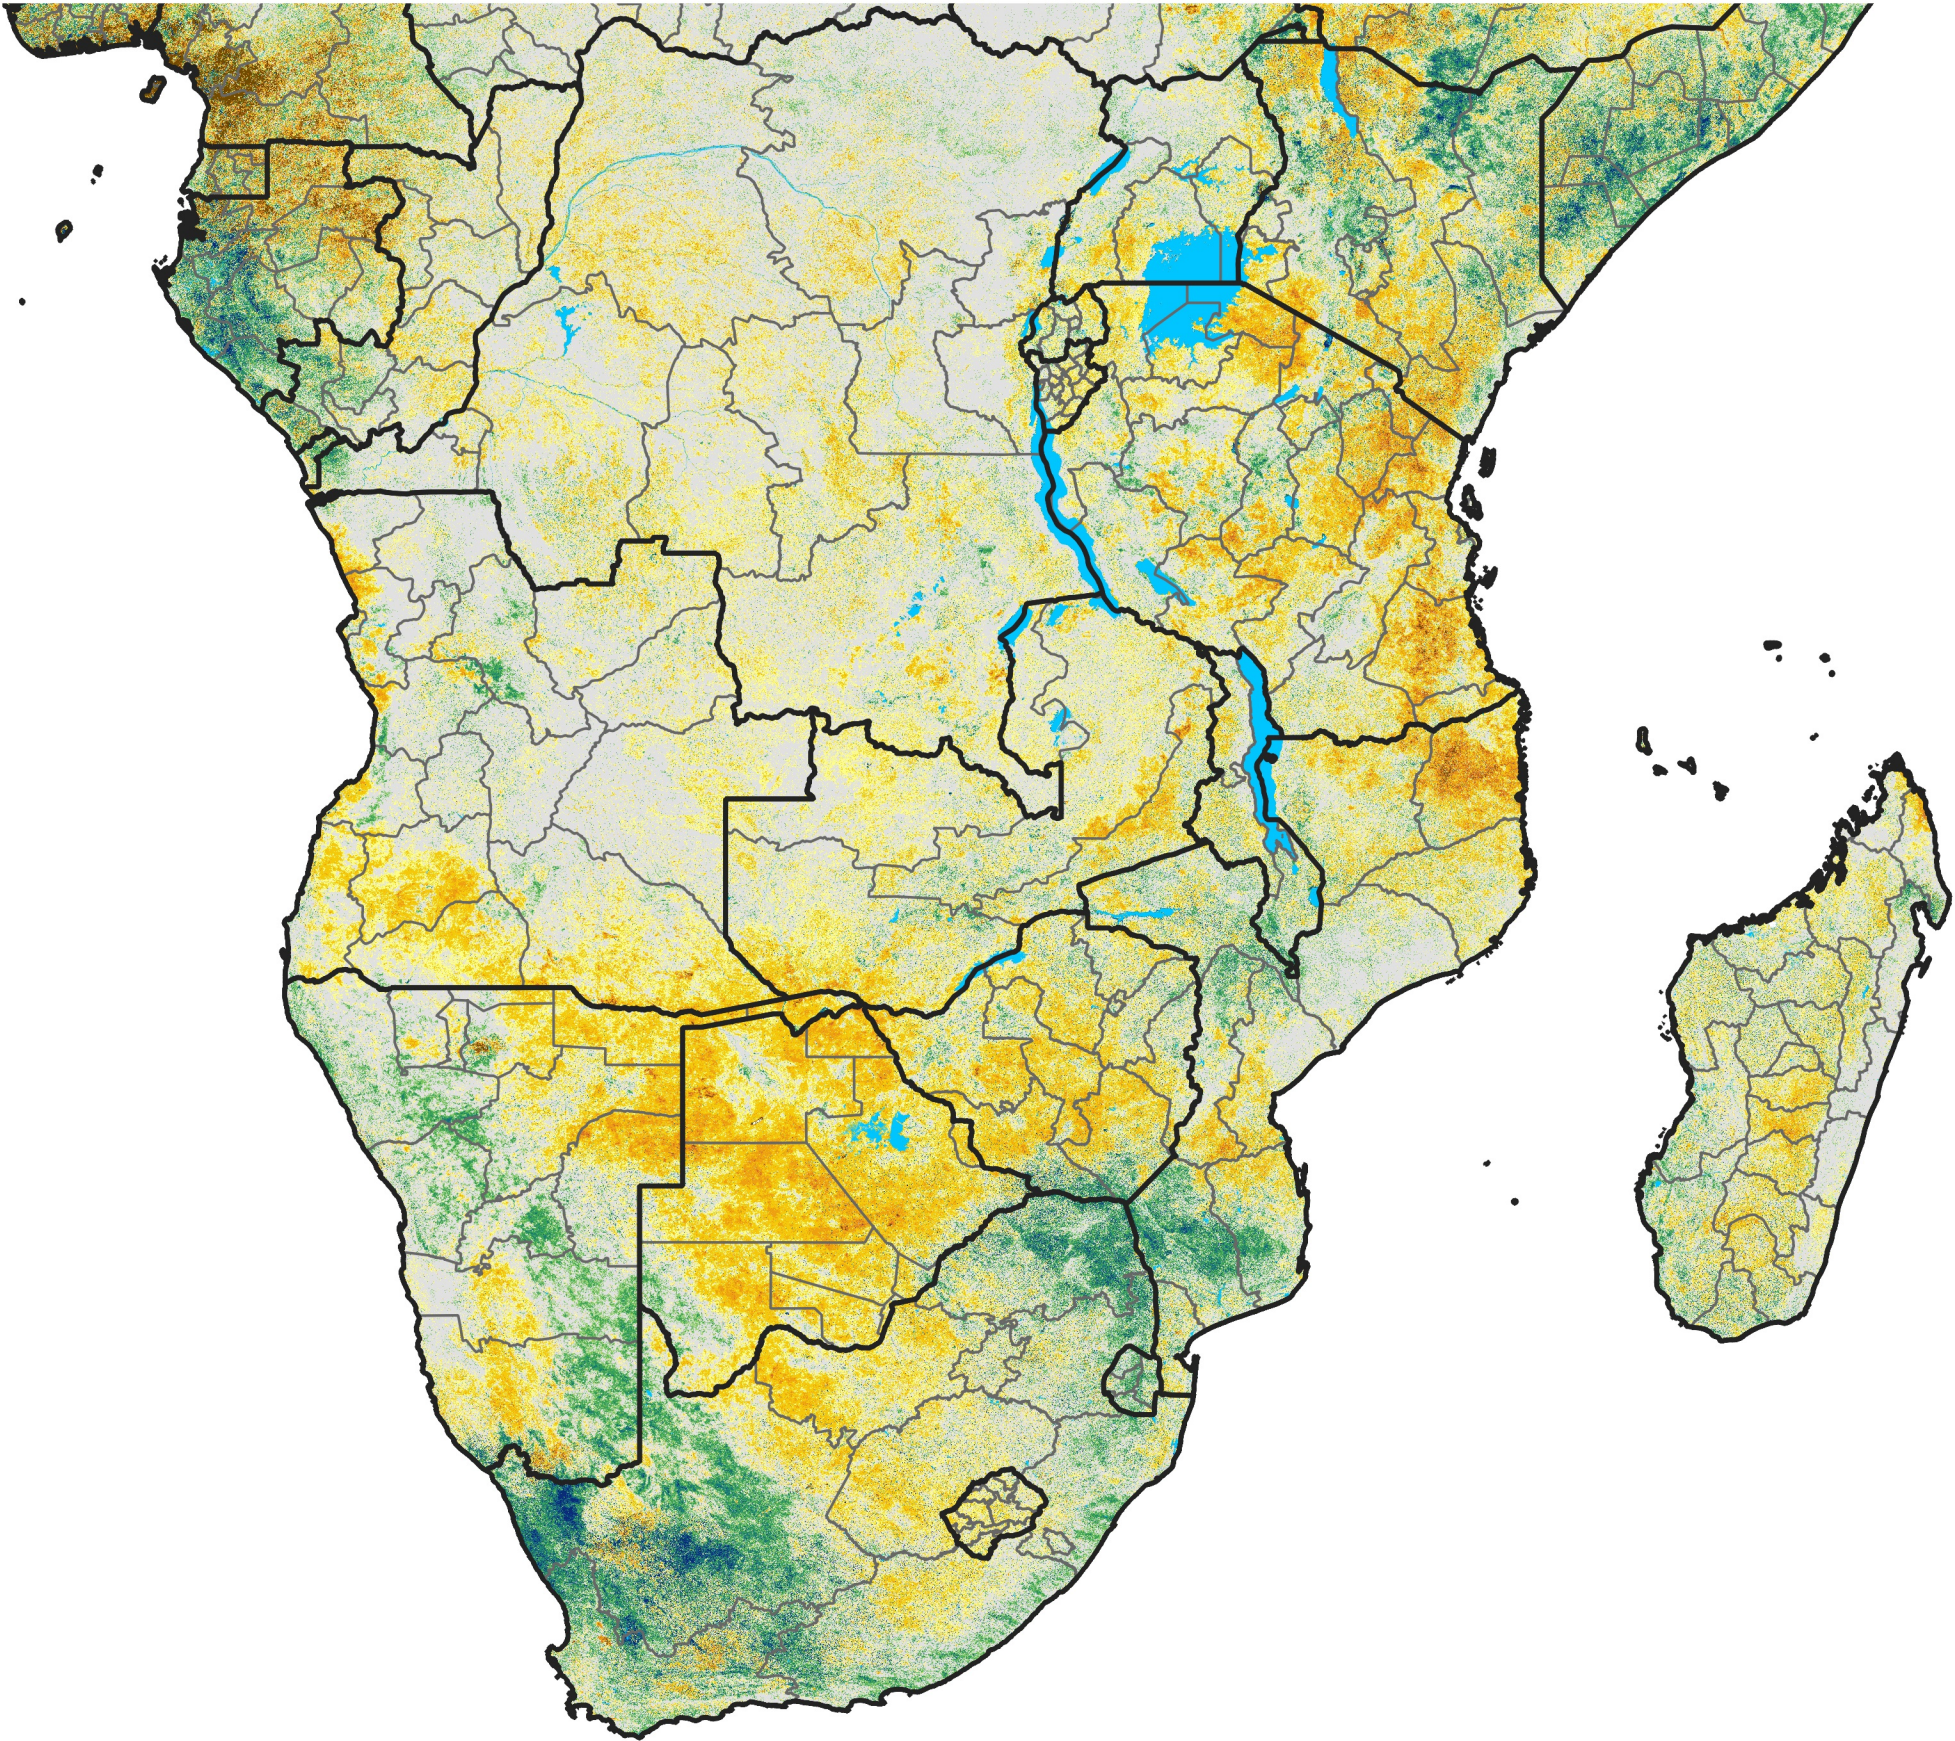

Southern Africa

Percent of Mean NDVI

2013 / Mean (2012 - 2021)
Period 40 / Jul 11 - 20, 2013

Percent of Normal