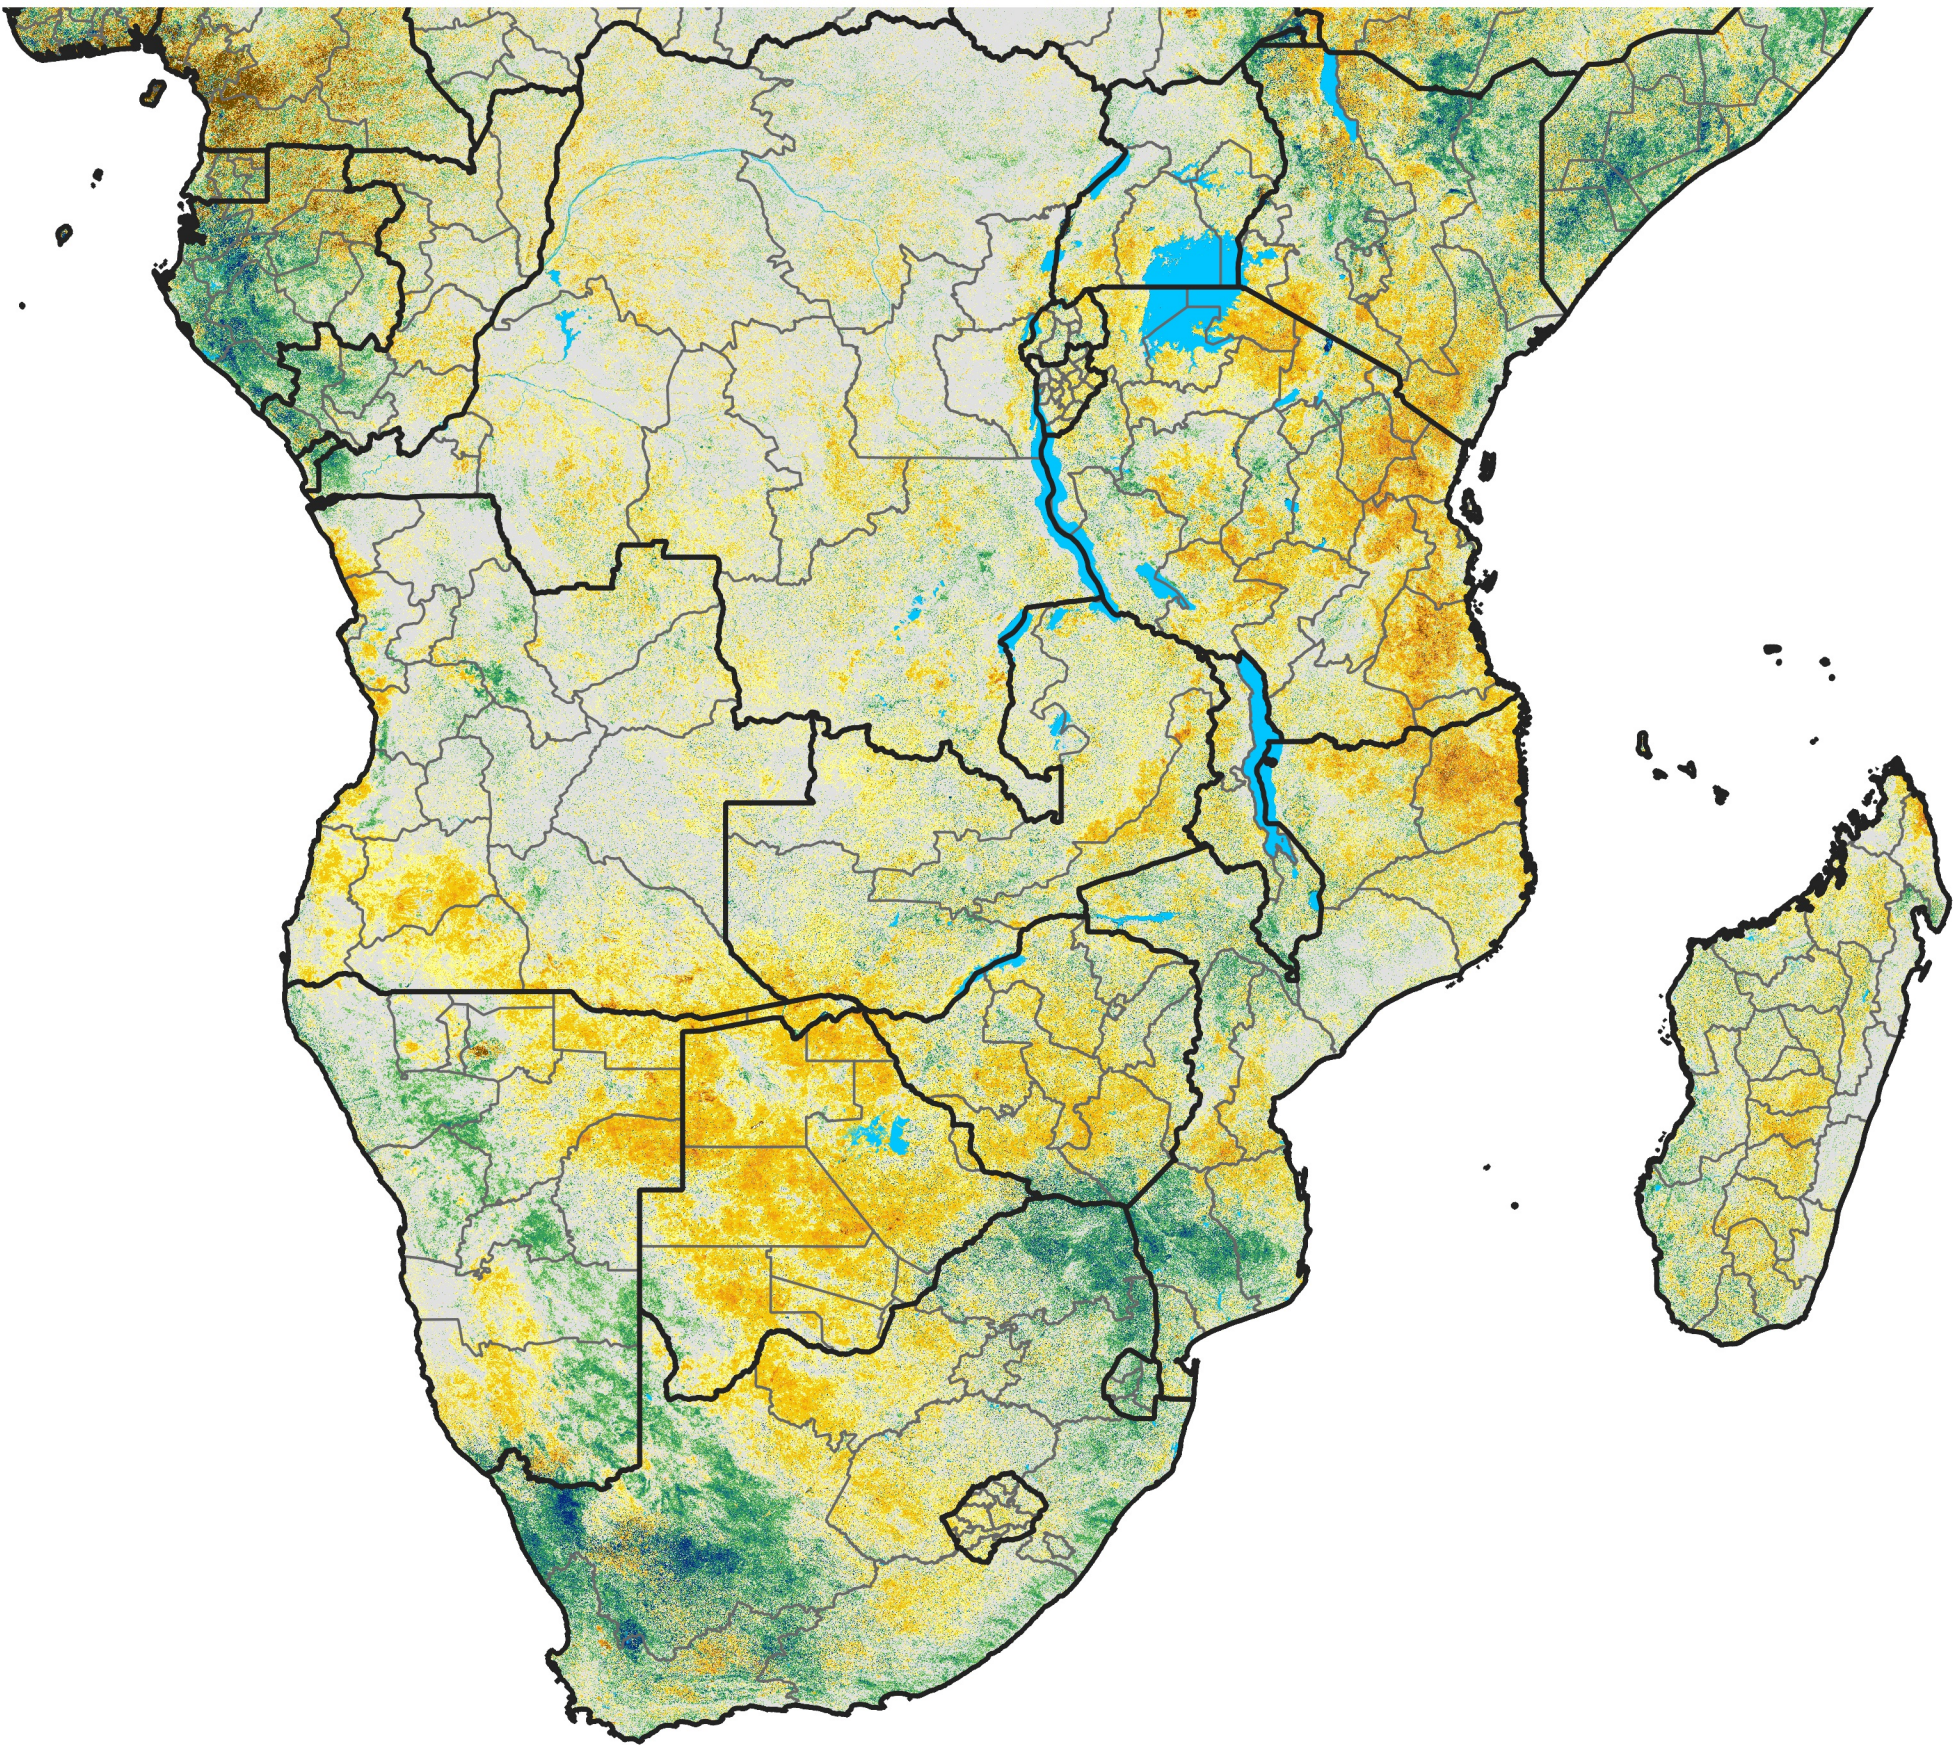

Southern Africa

Percent of Mean NDVI

2013 / Mean (2012 - 2021)

Period 42 / Jul 21 - 31, 2013

Percent of Normal