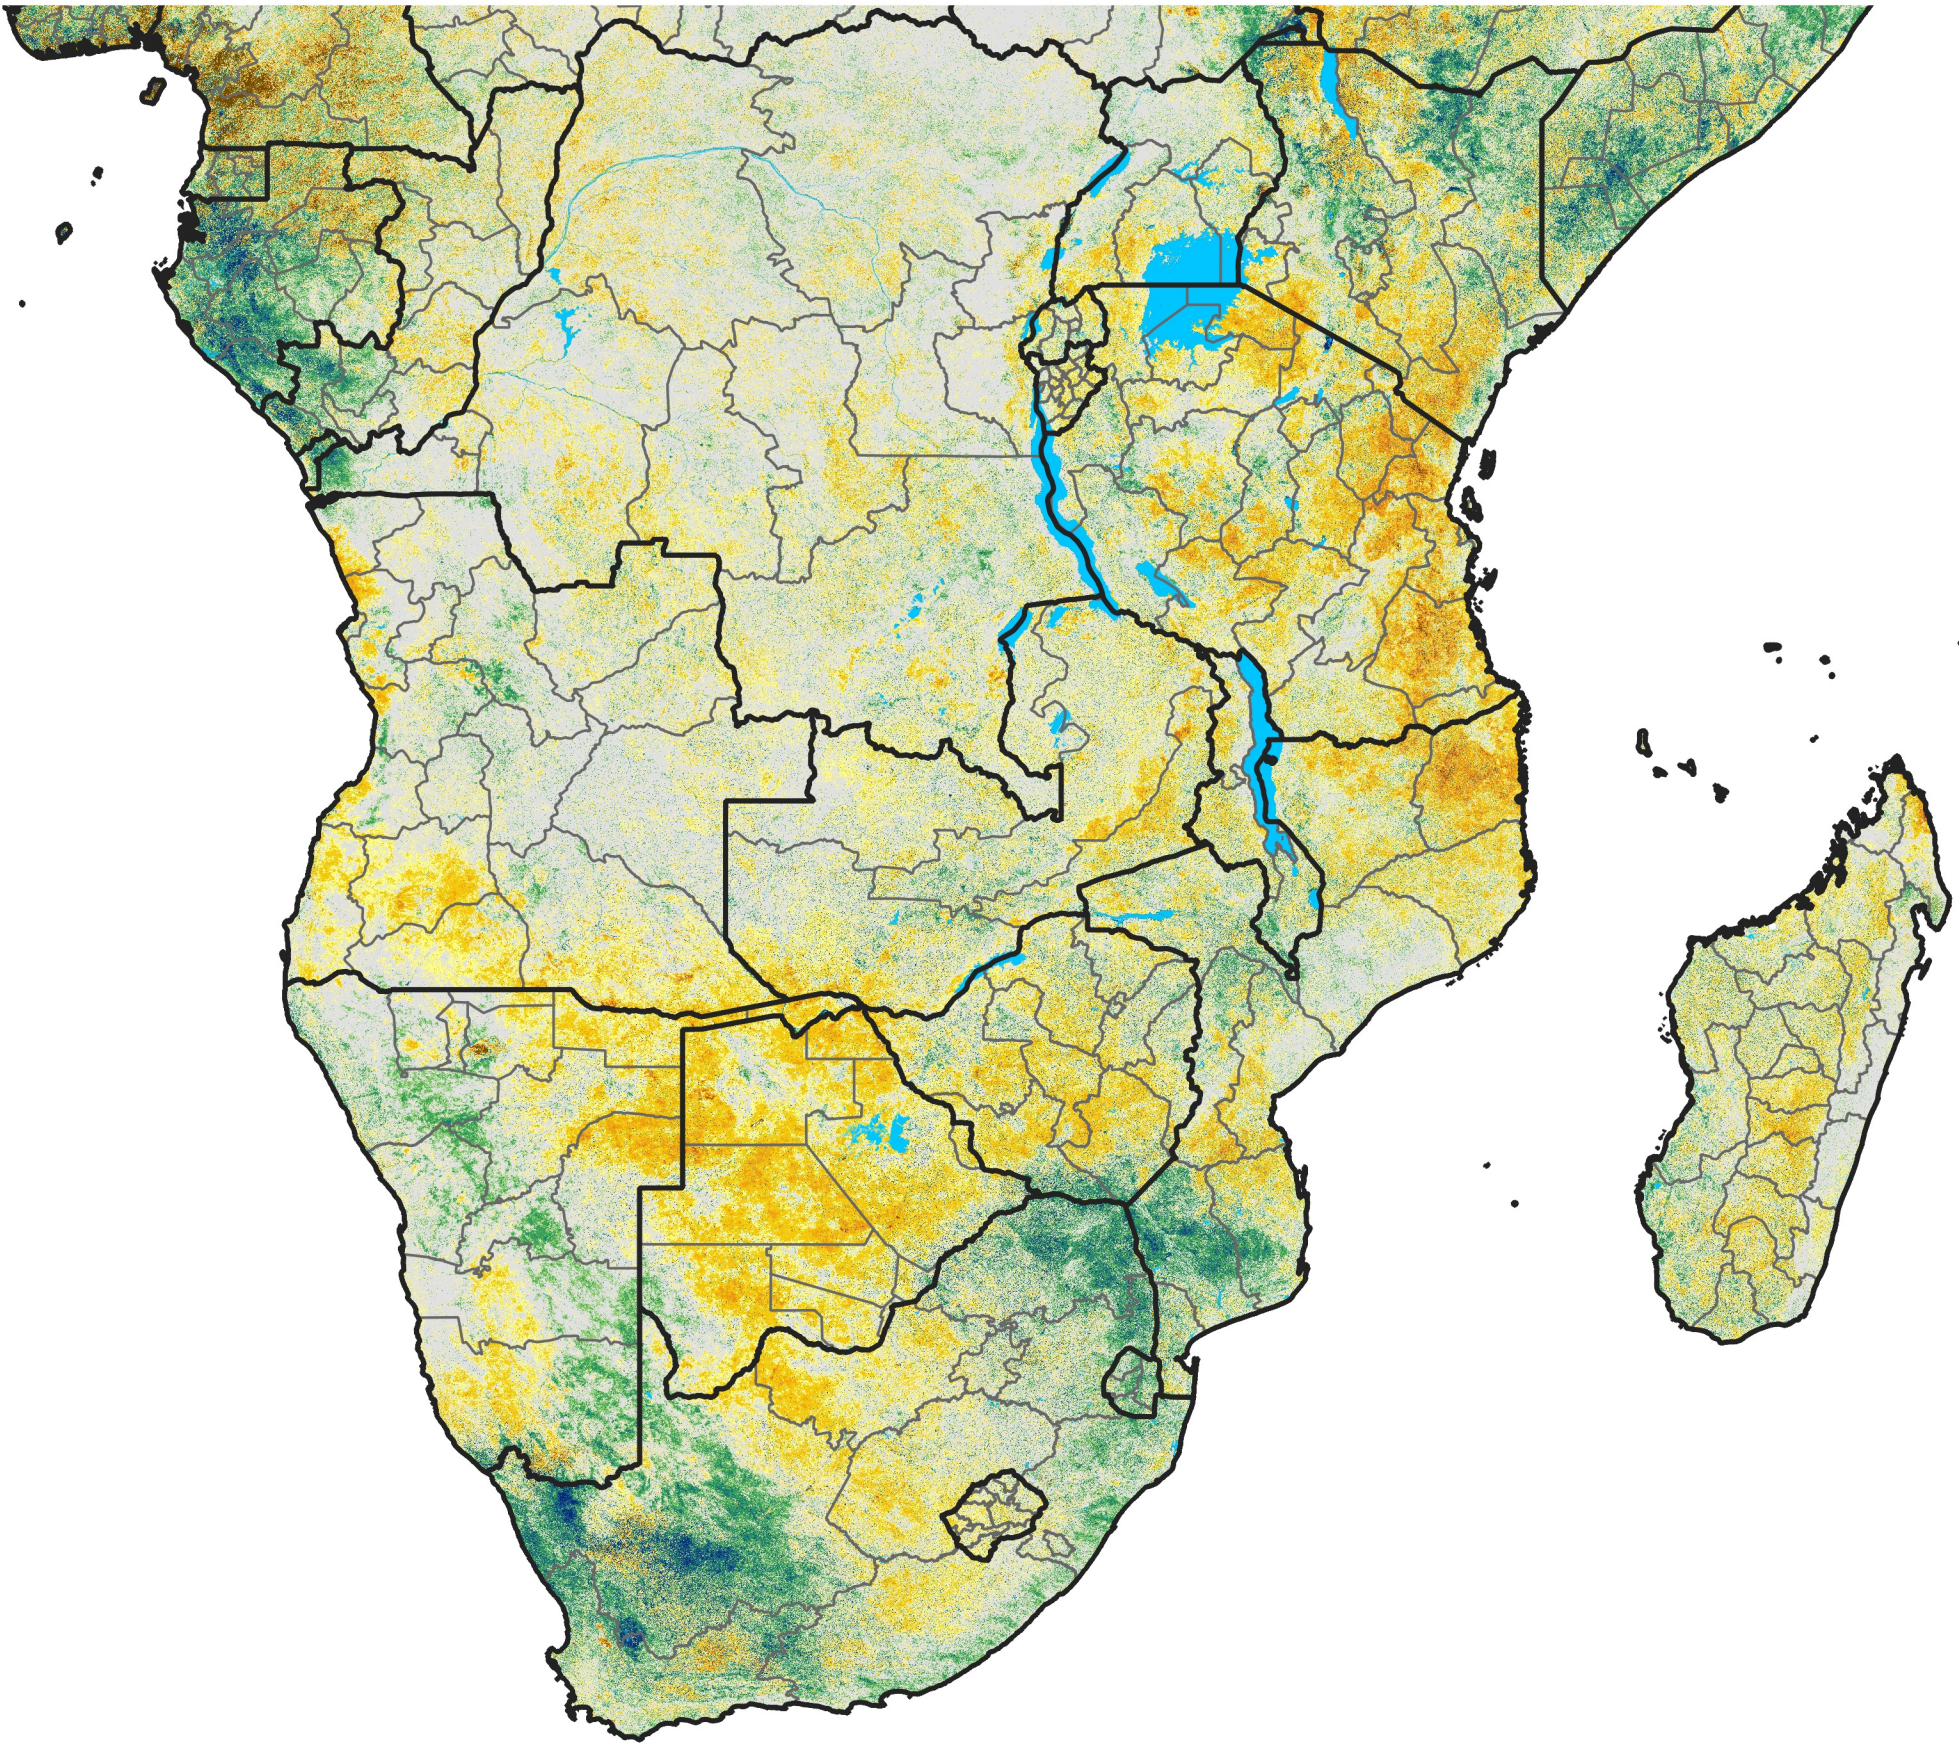

Southern Africa

Percent of Mean NDVI

2013 / Mean (2012 - 2021)
Period 43 / Jul 26 - Aug 05, 2013

Percent of Normal