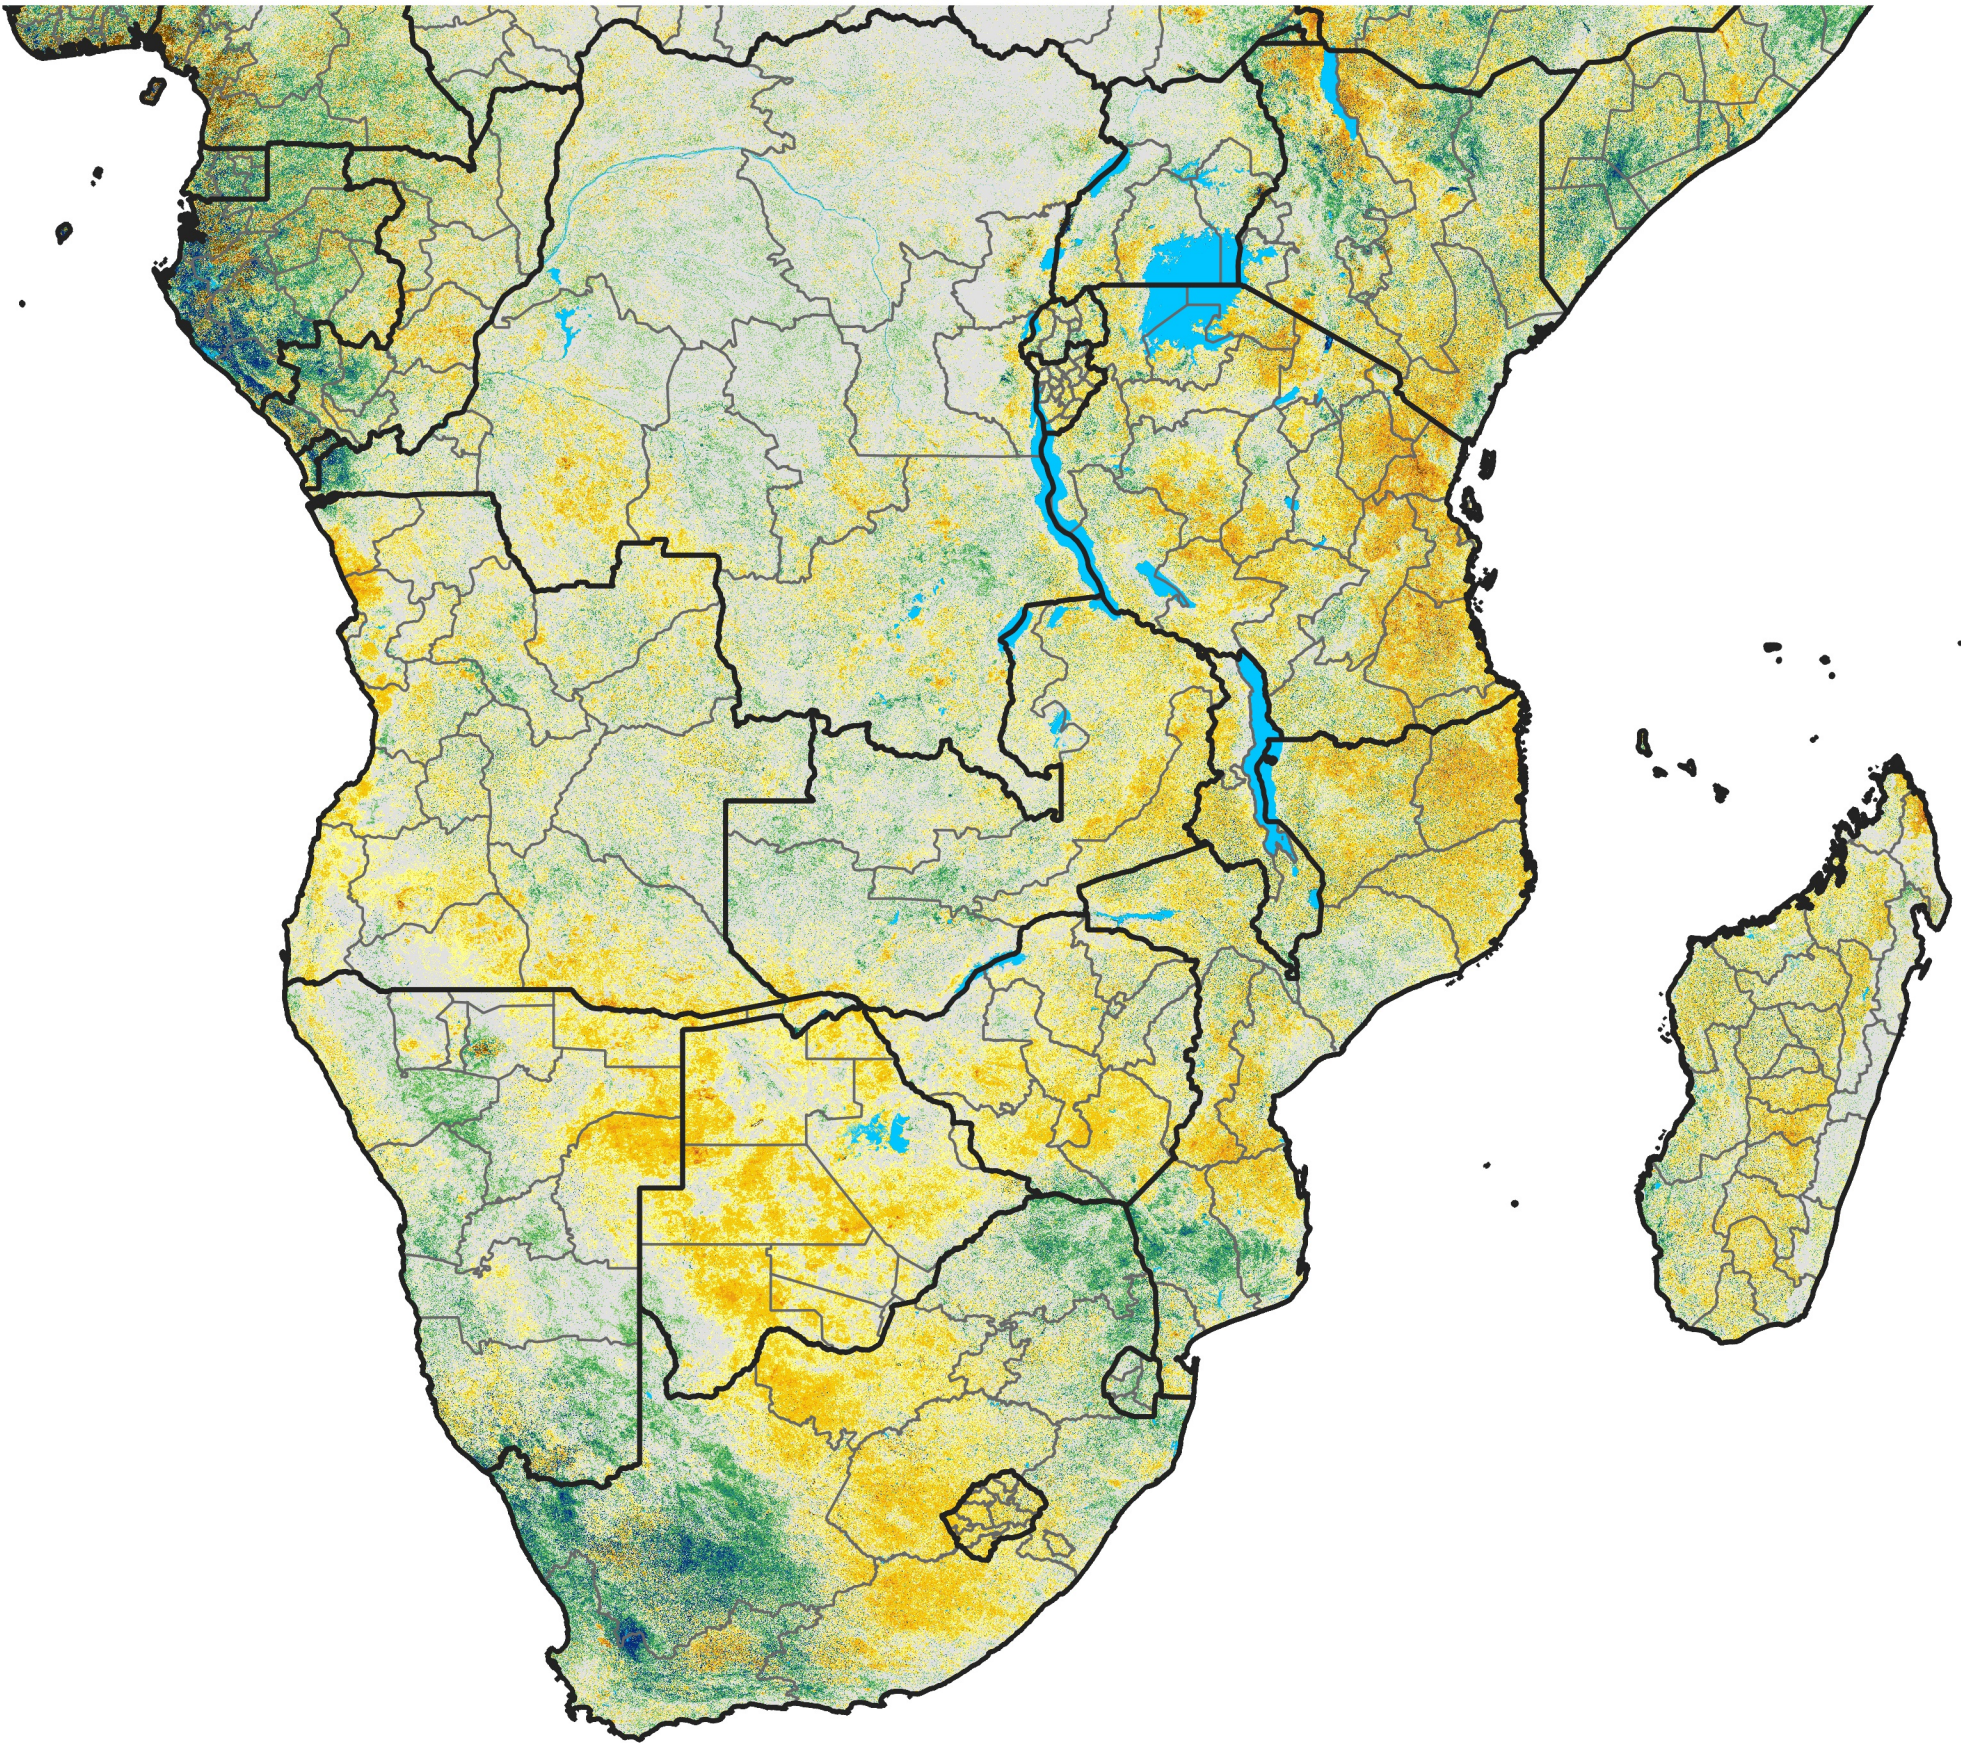

Southern Africa

Percent of Mean NDVI

2013 / Mean (2012 - 2021)
Period 49 / Aug 26 - Sep 05, 2013

Percent of Normal