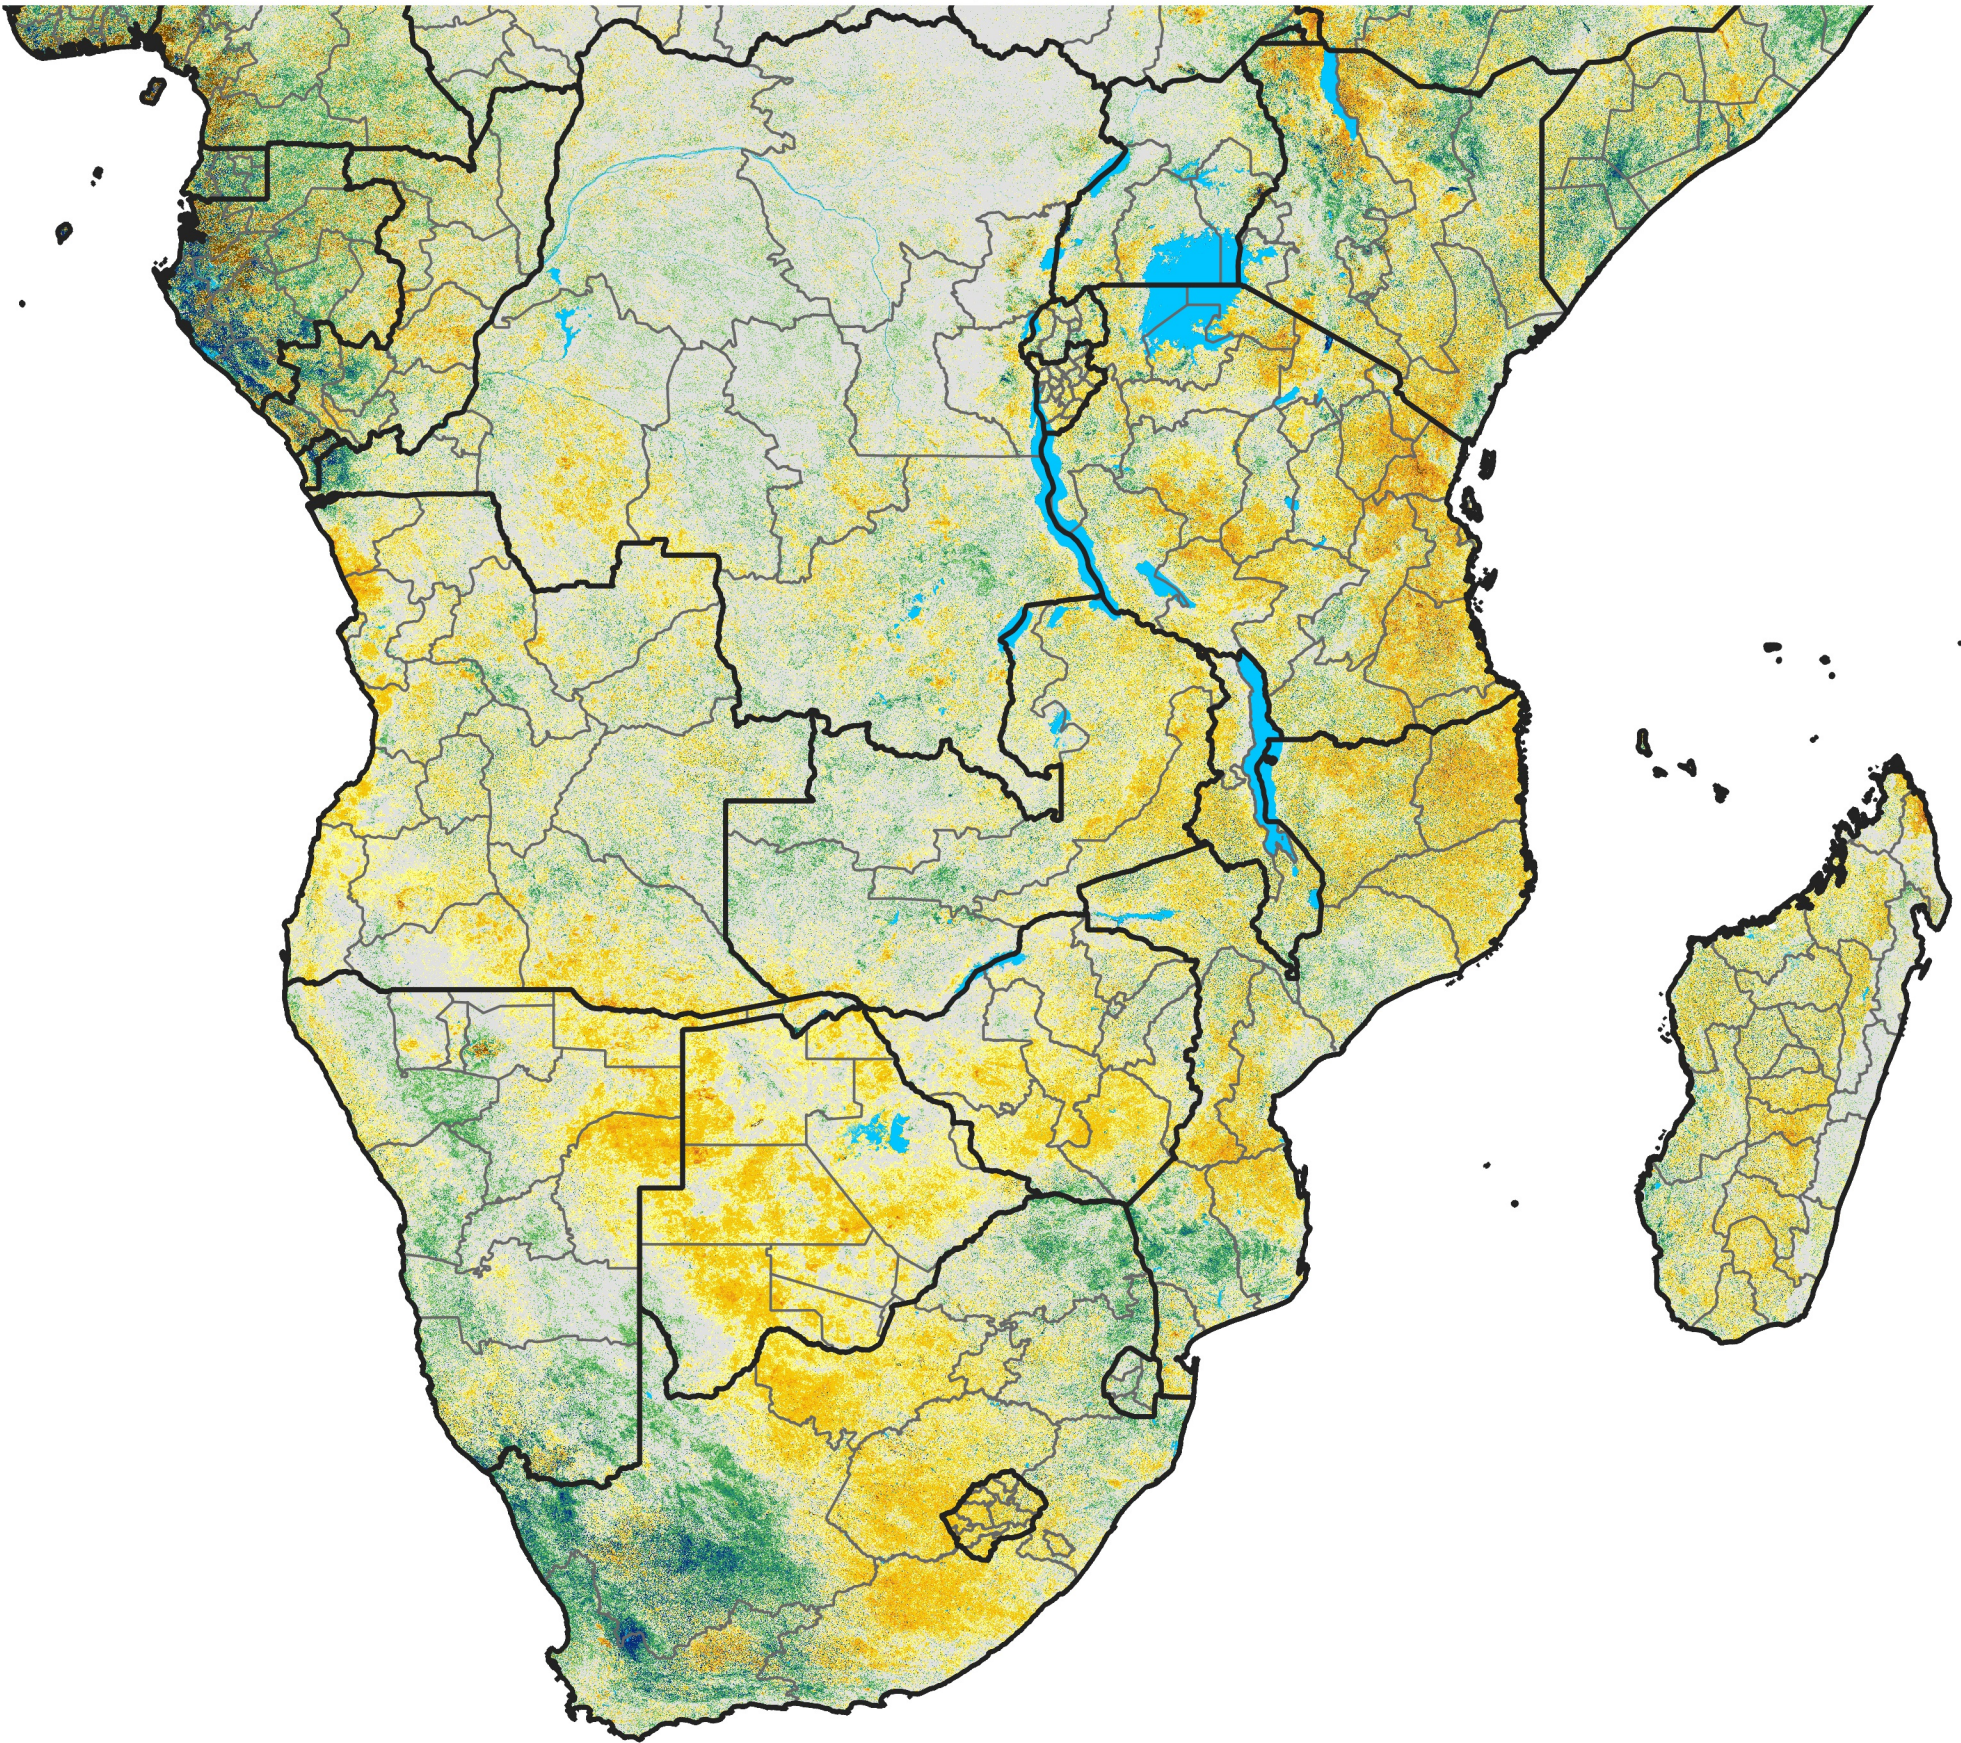

Southern Africa

Percent of Mean NDVI

2013 / Mean (2012 - 2021)
Period 50 / Sep 01 - 10, 2013

Percent of Normal