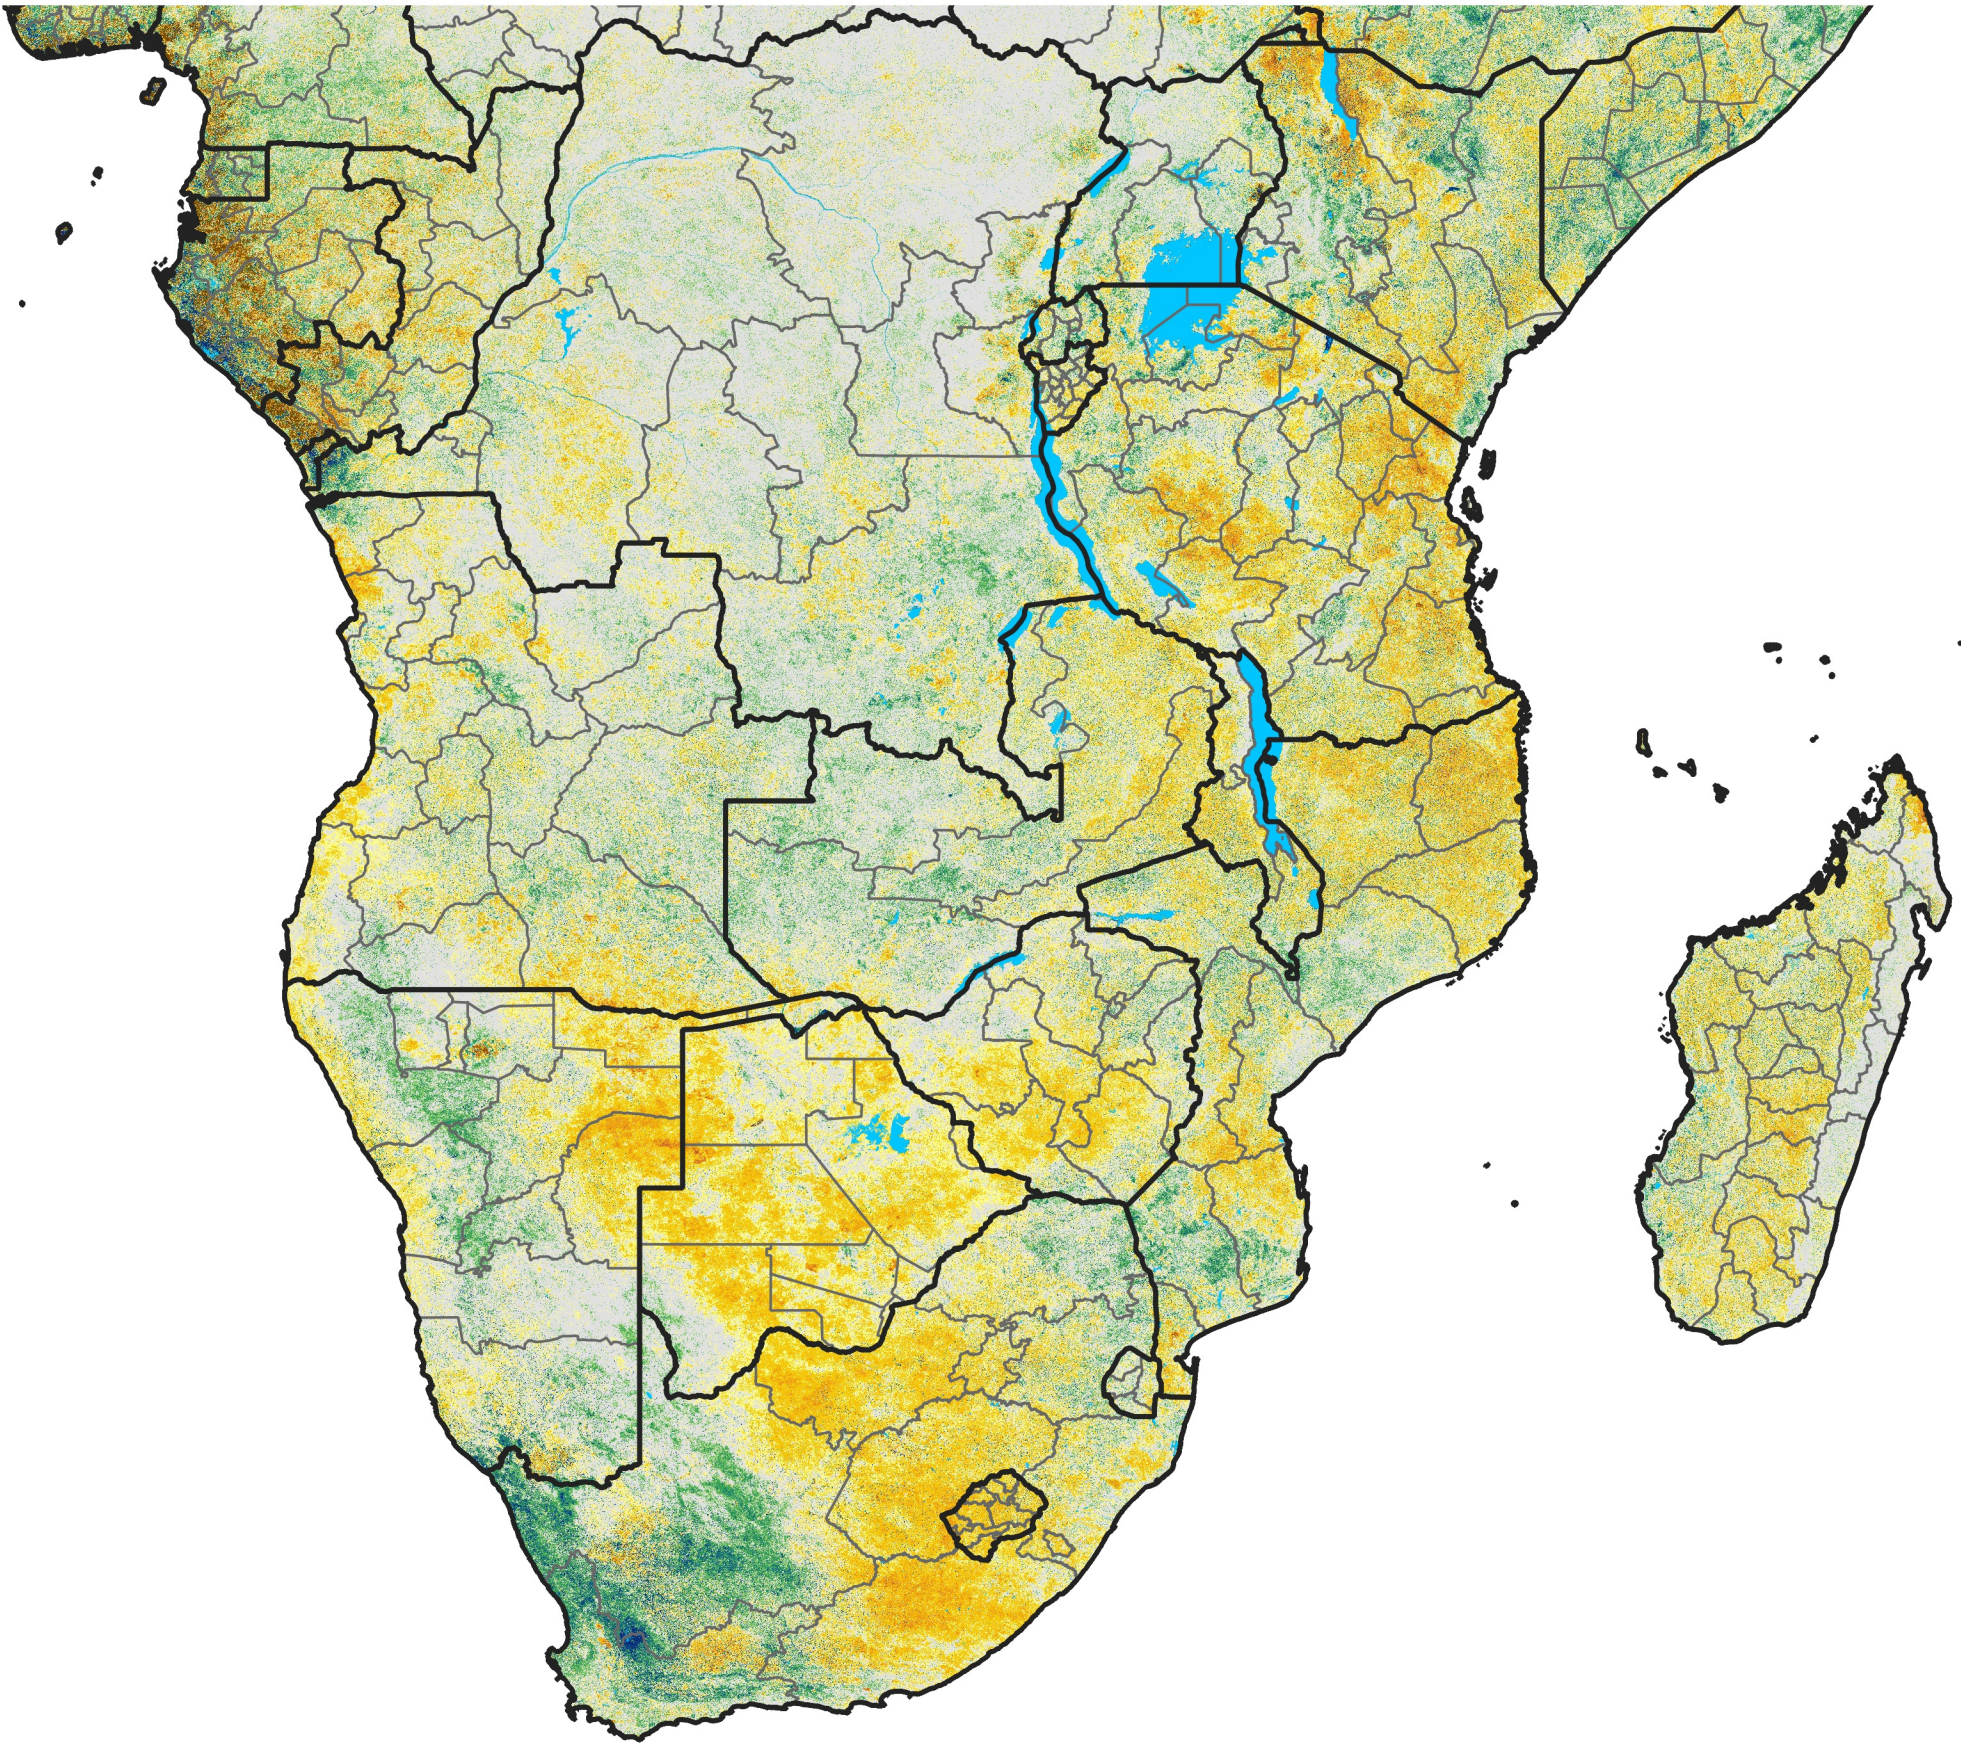

Southern Africa

Percent of Mean NDVI

2013 / Mean (2012 - 2021)
Period 53 / Sep 16 - 25, 2013

Percent of Normal