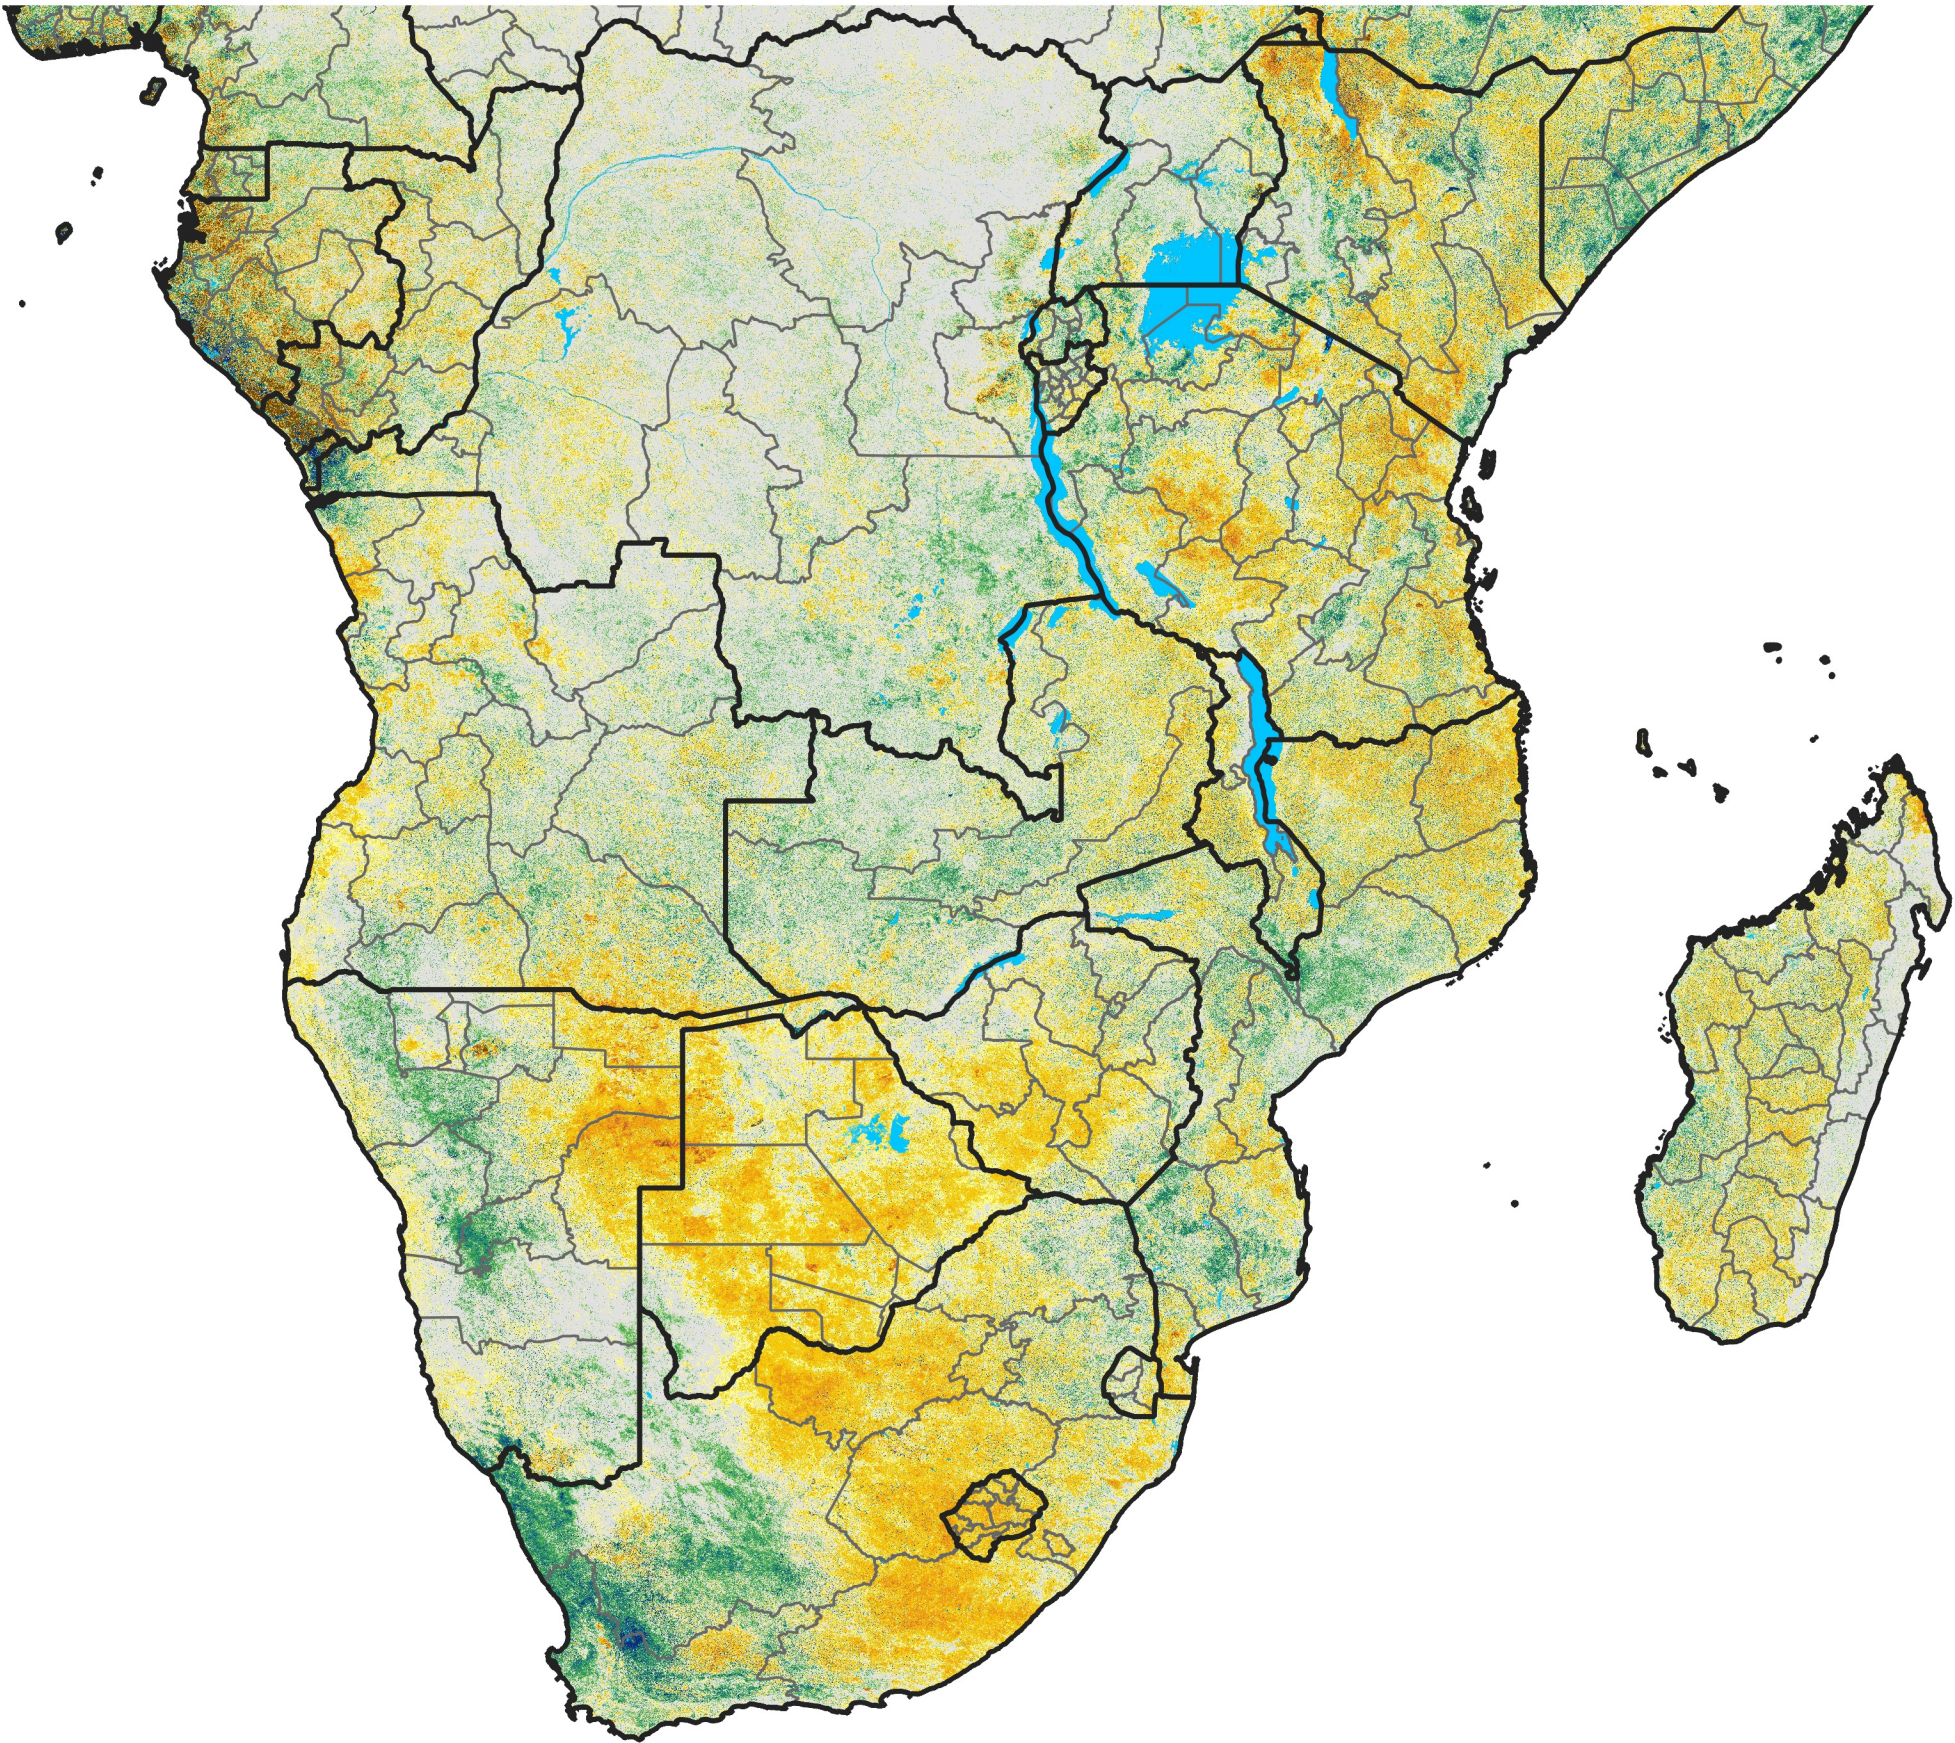

Southern Africa

Percent of Mean NDVI

2013 / Mean (2012 - 2021)

Period 55 / Sep 26 - Oct 05, 2013

Percent of Normal