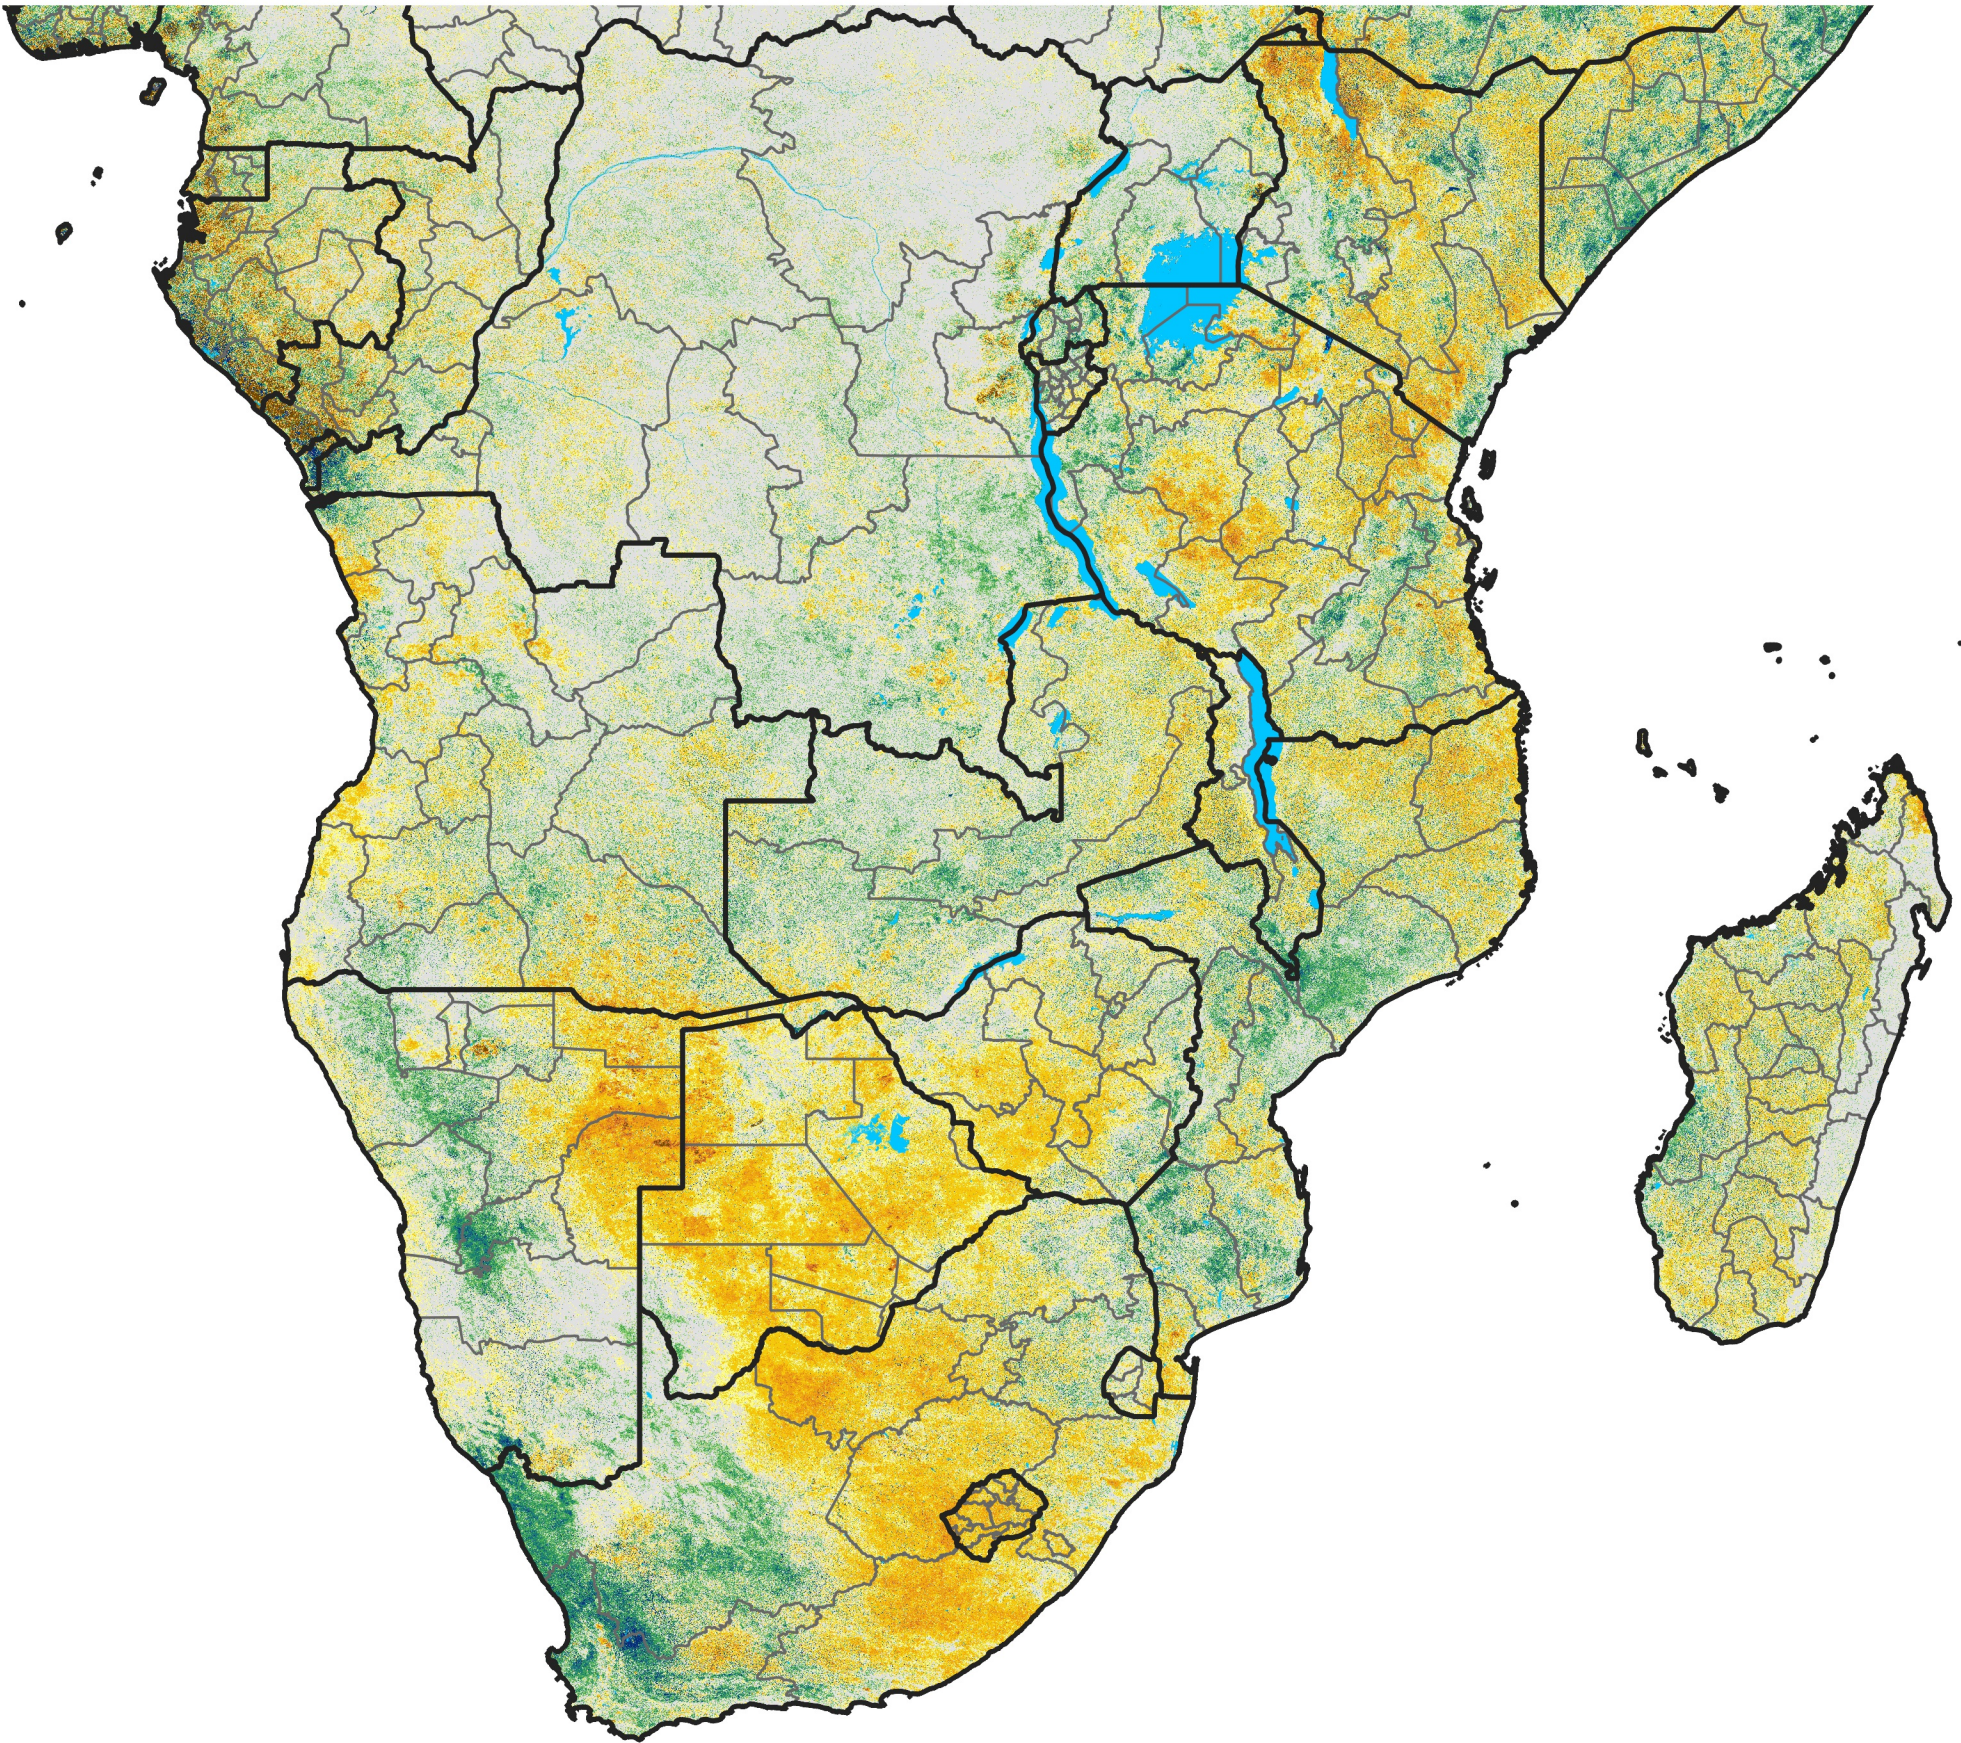

Southern Africa

Percent of Mean NDVI

2013 / Mean (2012 - 2021)
Period 56 / Oct 01 - 10, 2013

Percent of Normal