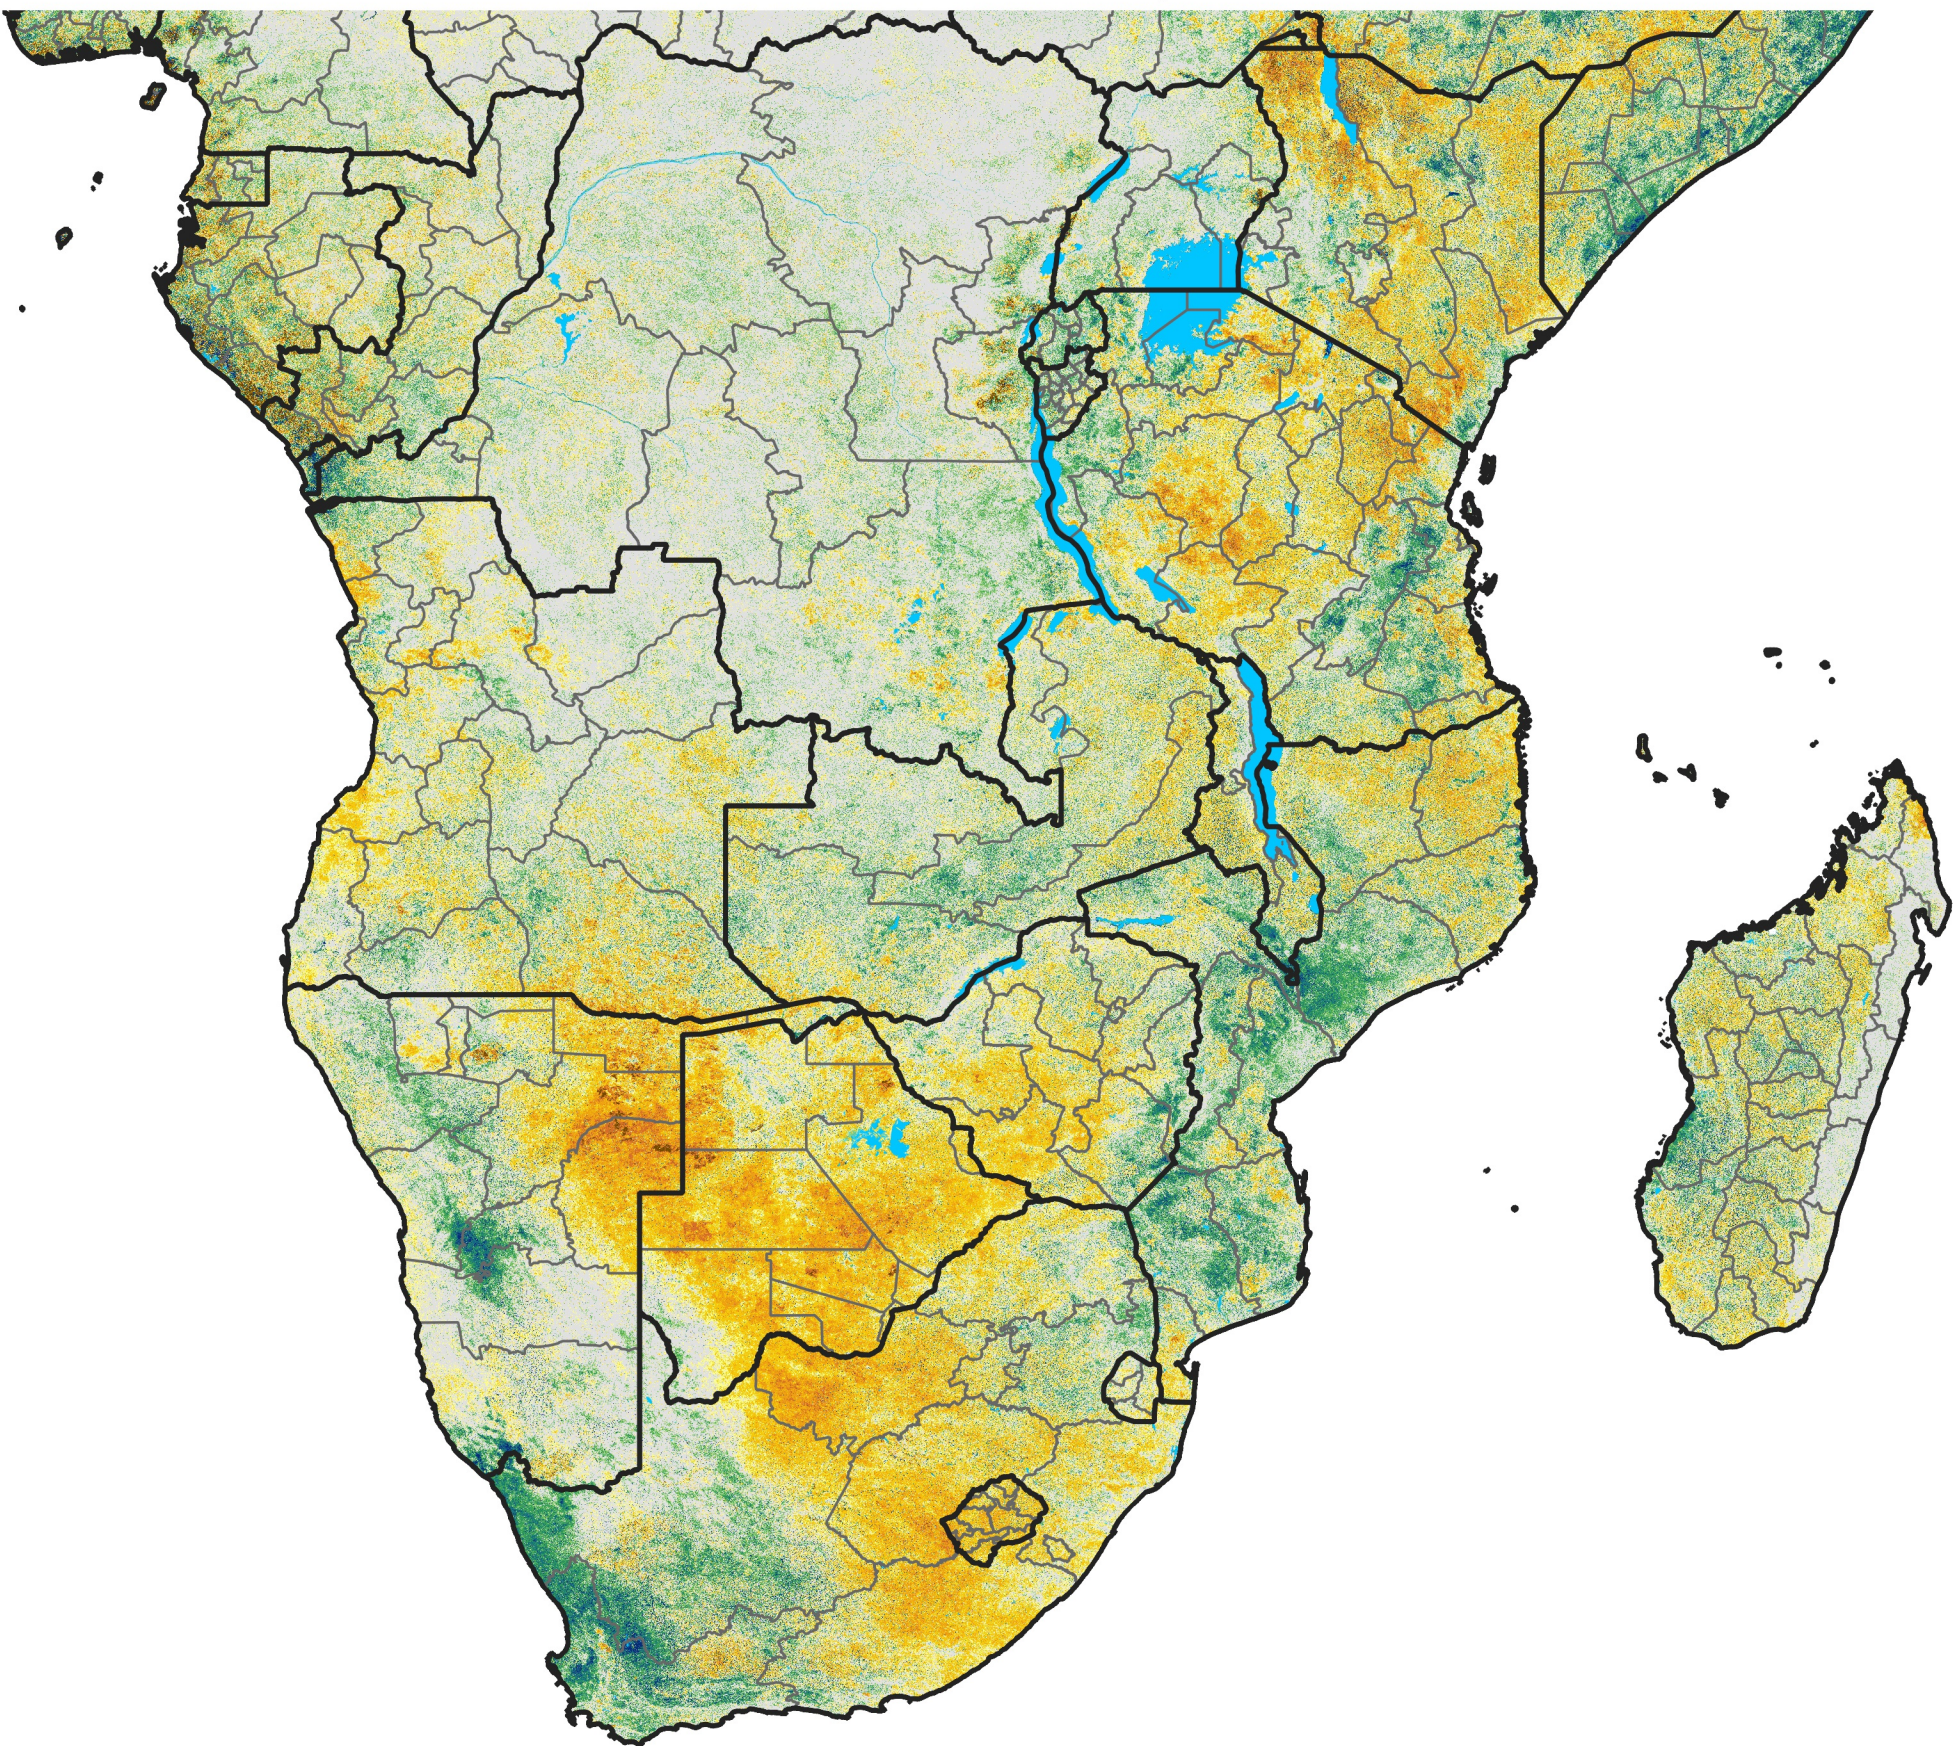

Southern Africa

Percent of Mean NDVI

2013 / Mean (2012 - 2021)
Period 58 / Oct 11 - 20, 2013

Percent of Normal