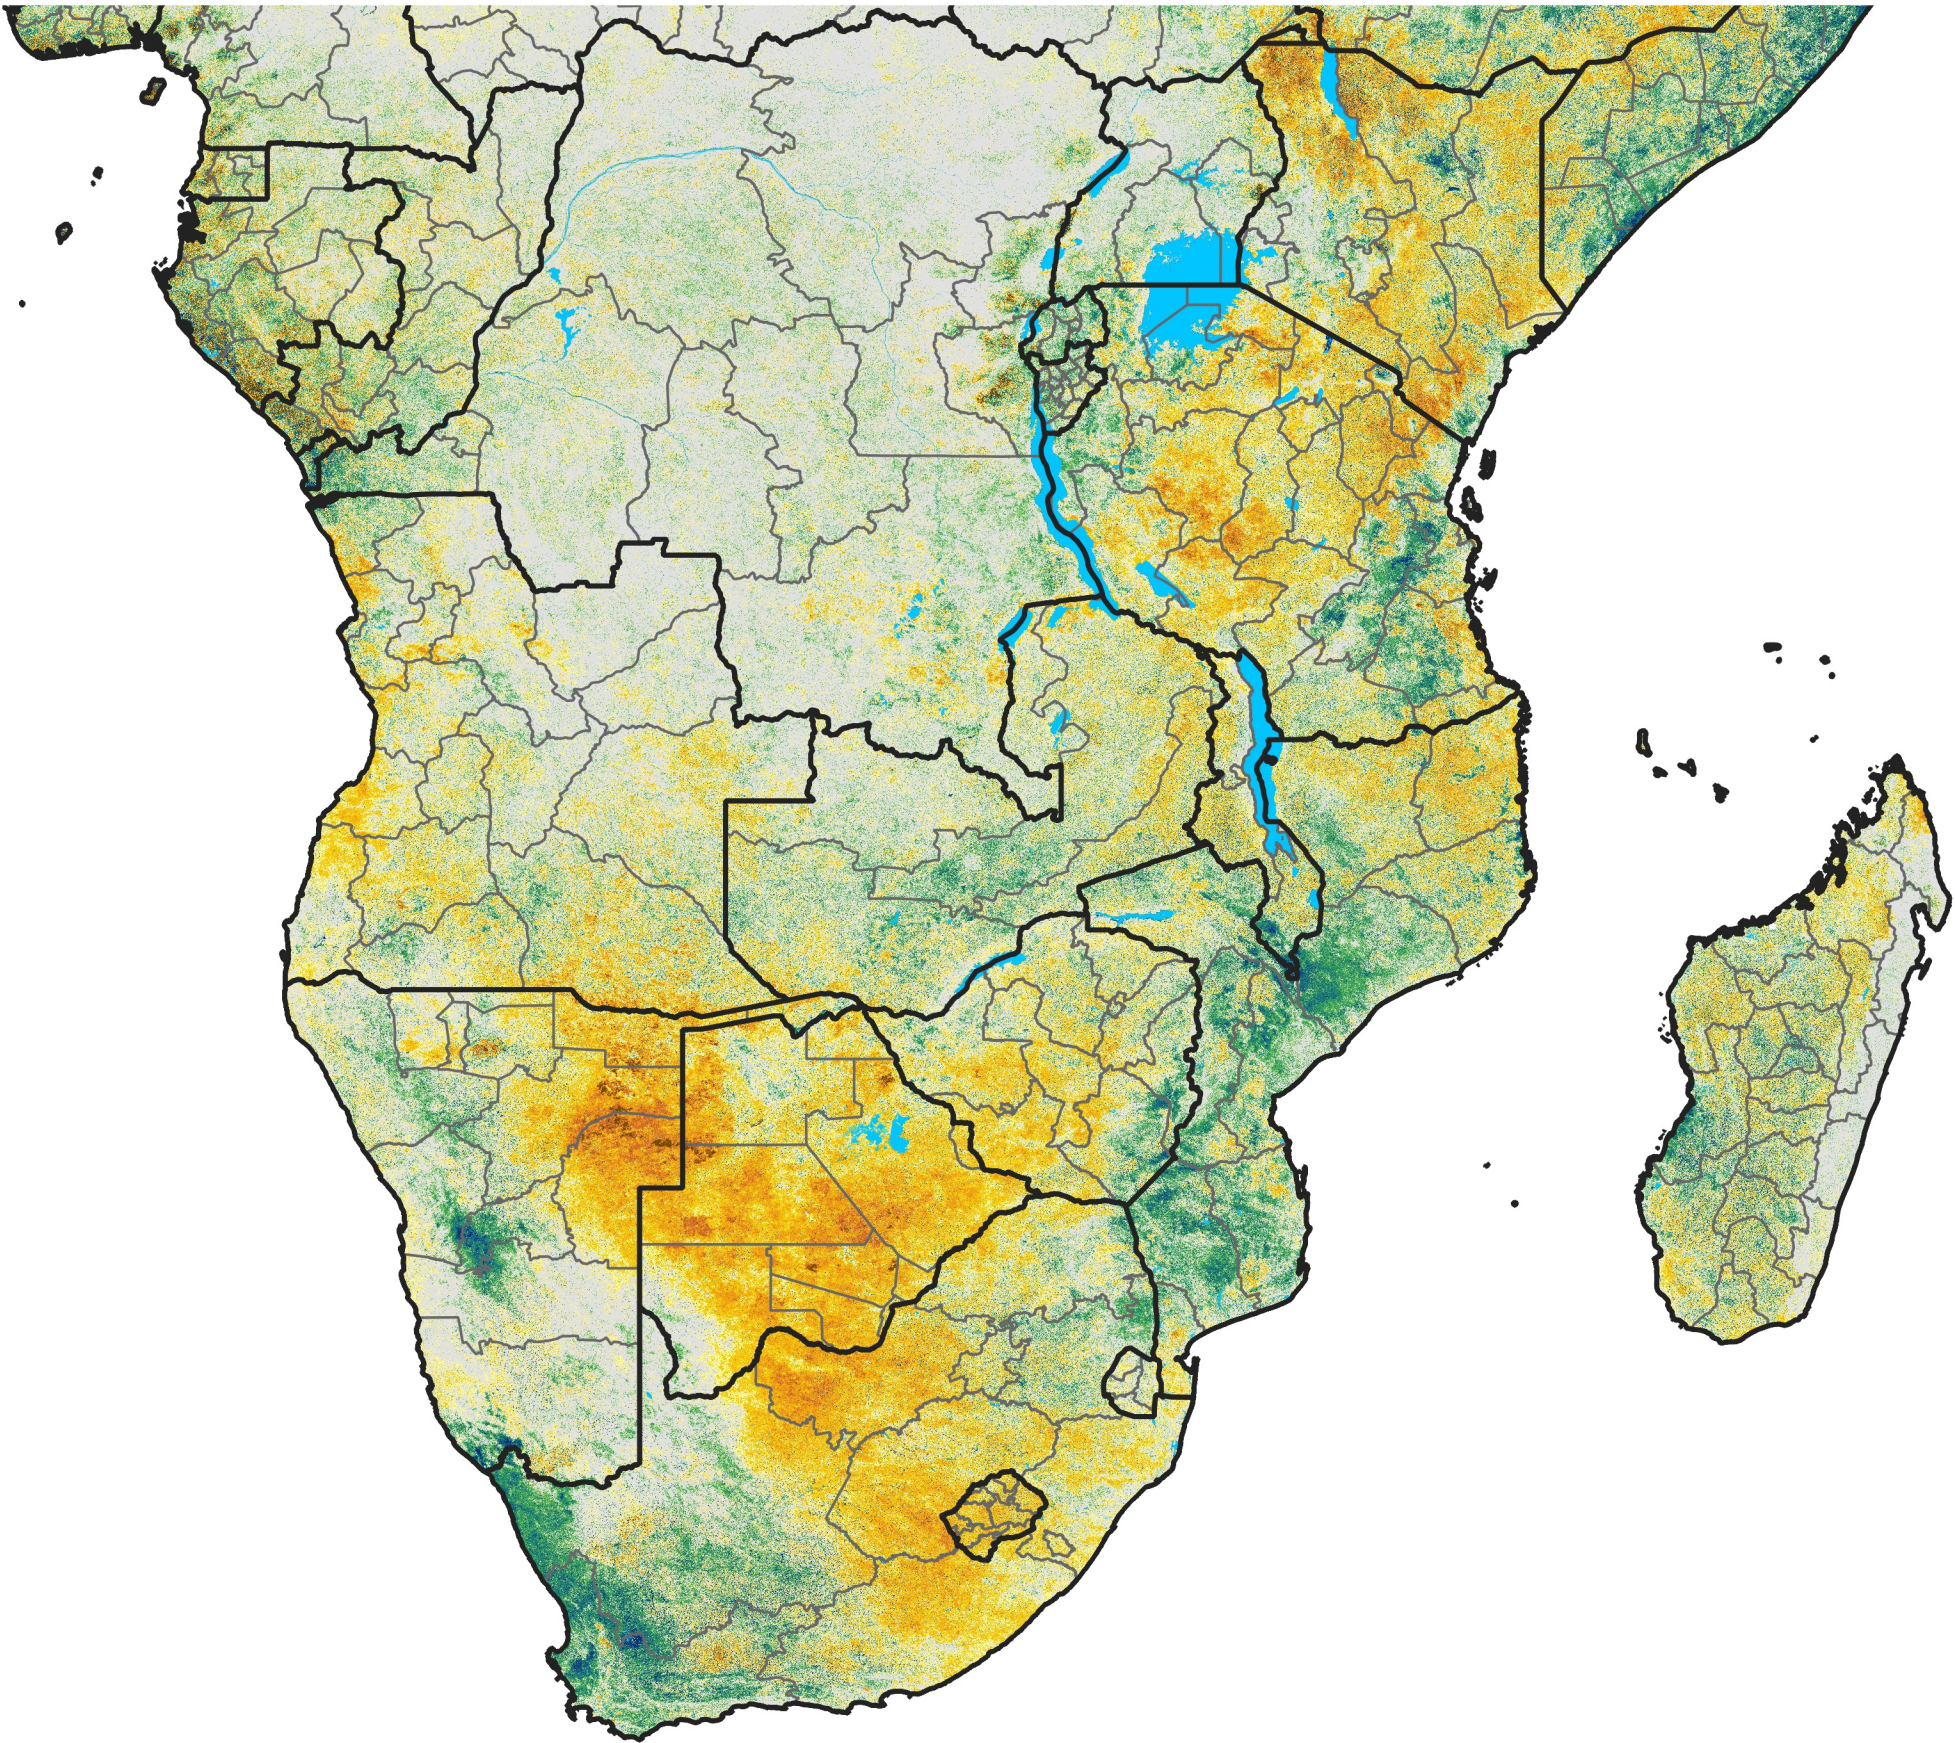

Southern Africa
Percent of Mean NDVI
2013 / Mean (2012 - 2021)
Period 59 / Oct 16 - 25, 2013

Percent of Normal