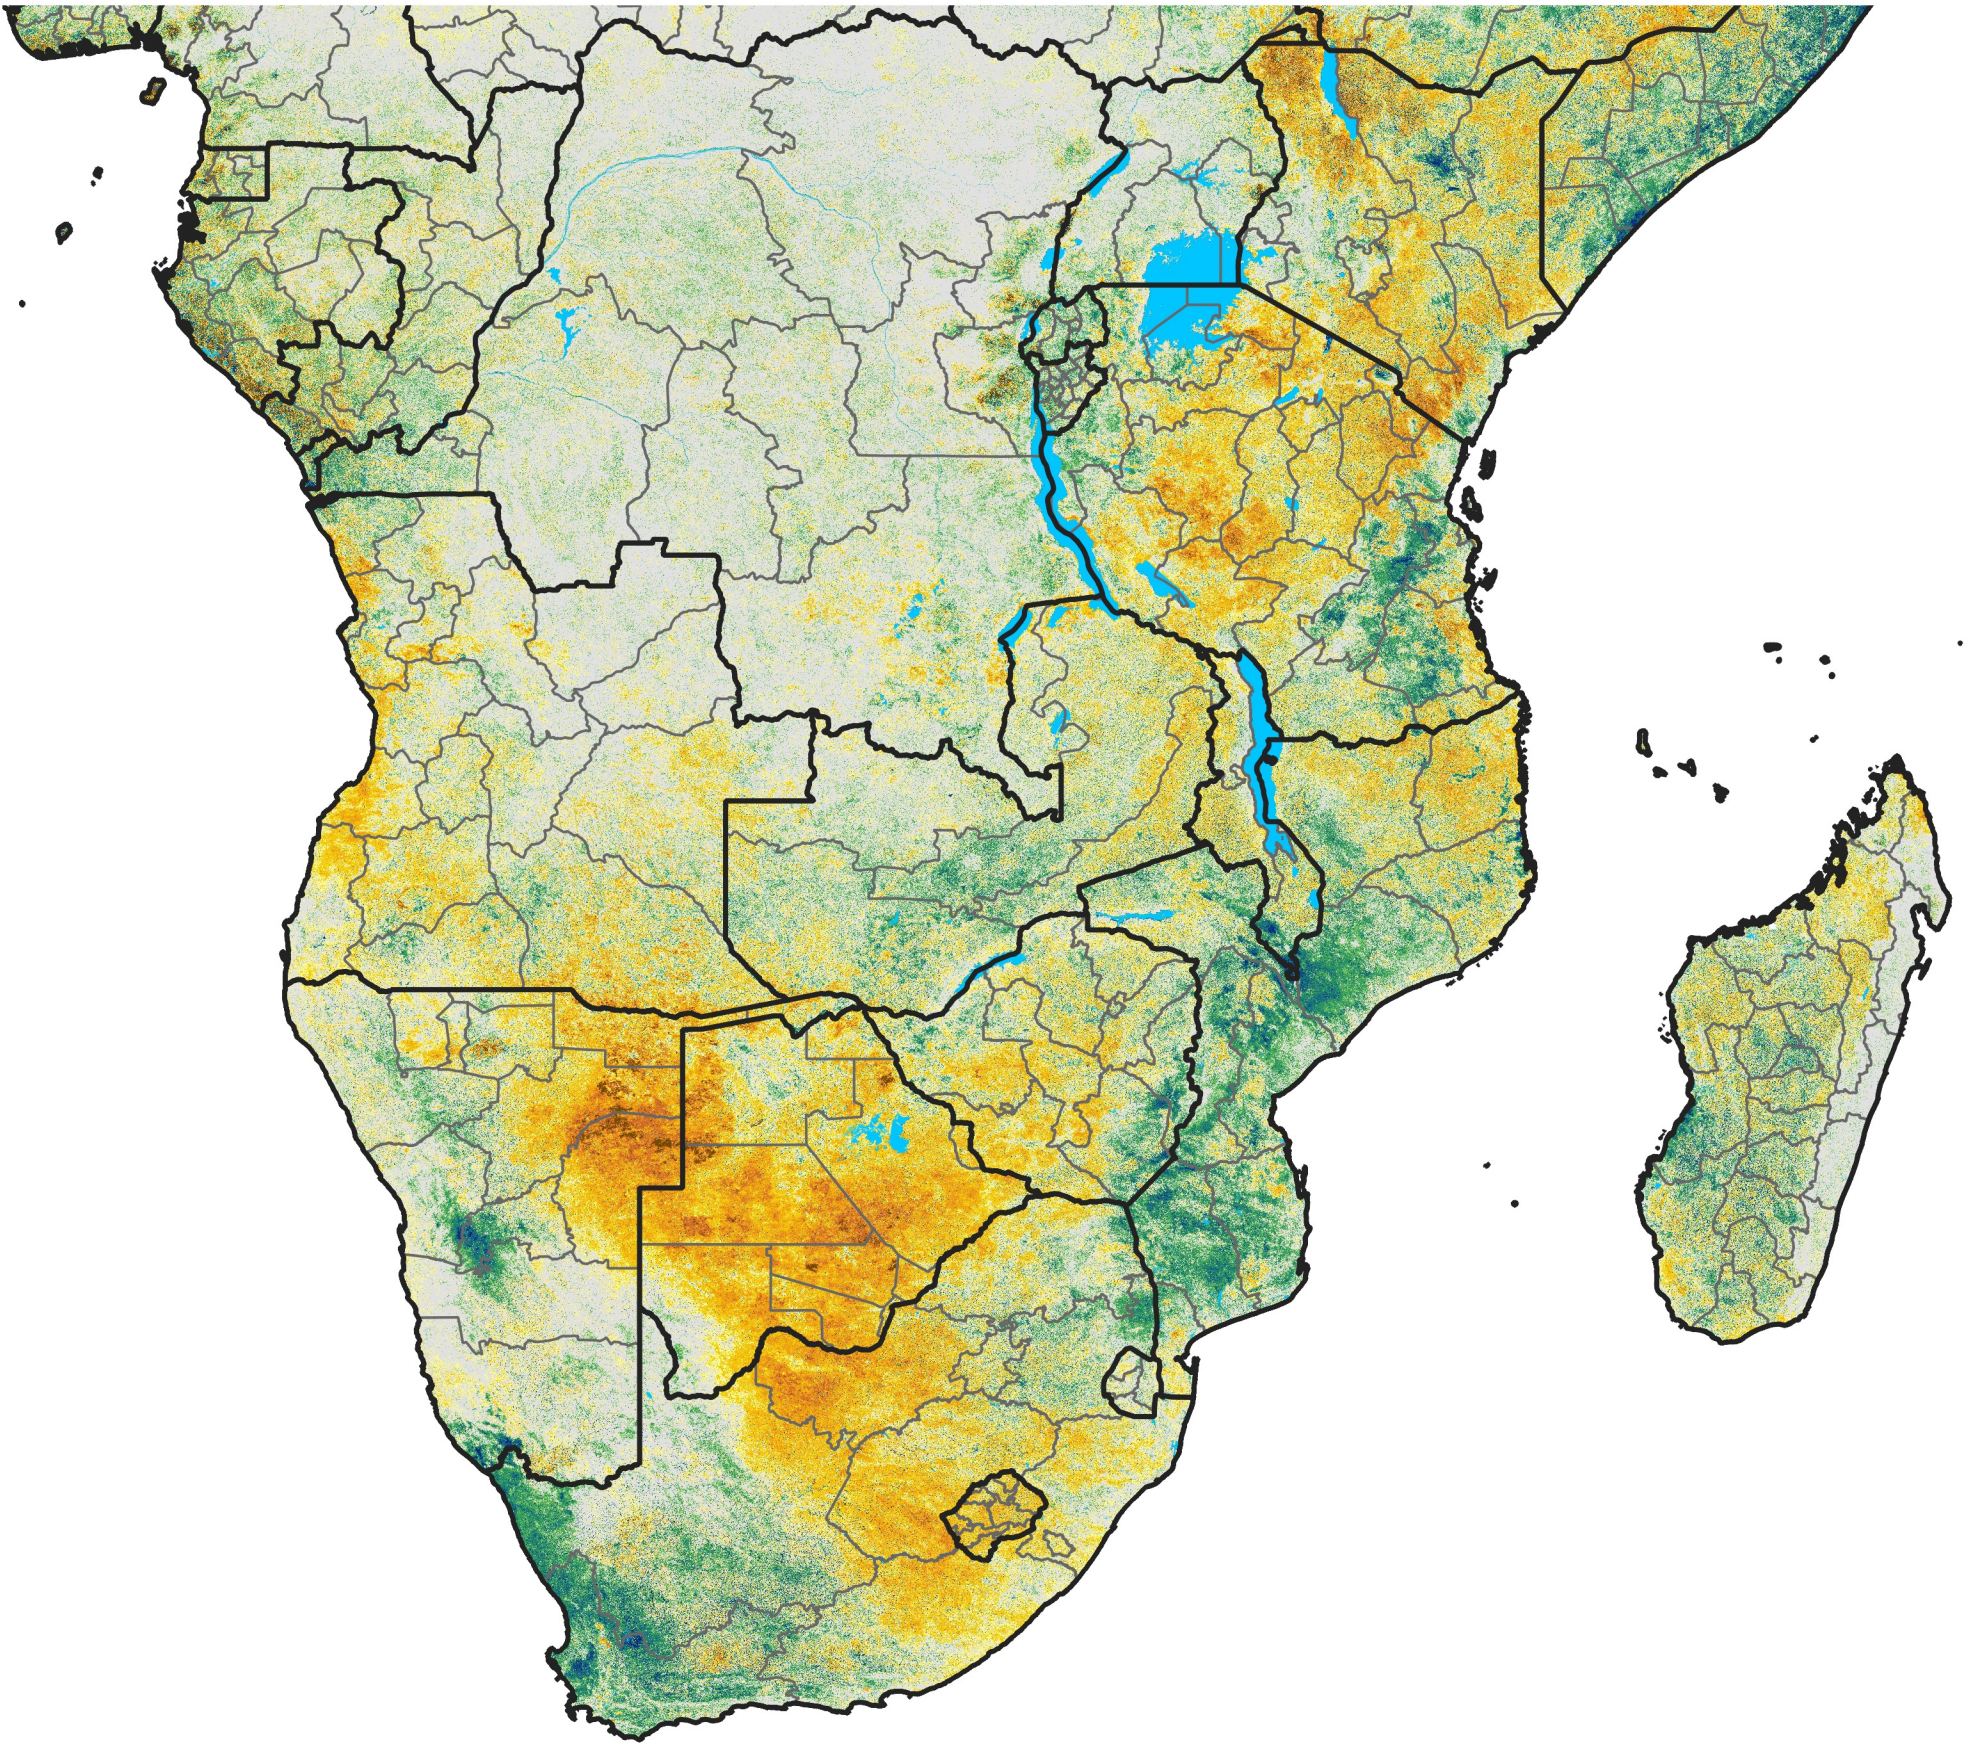

Southern Africa
Percent of Mean NDVI
2013 / Mean (2012 - 2021)
Period 60 / Oct 21 - 31, 2013

Percent of Normal