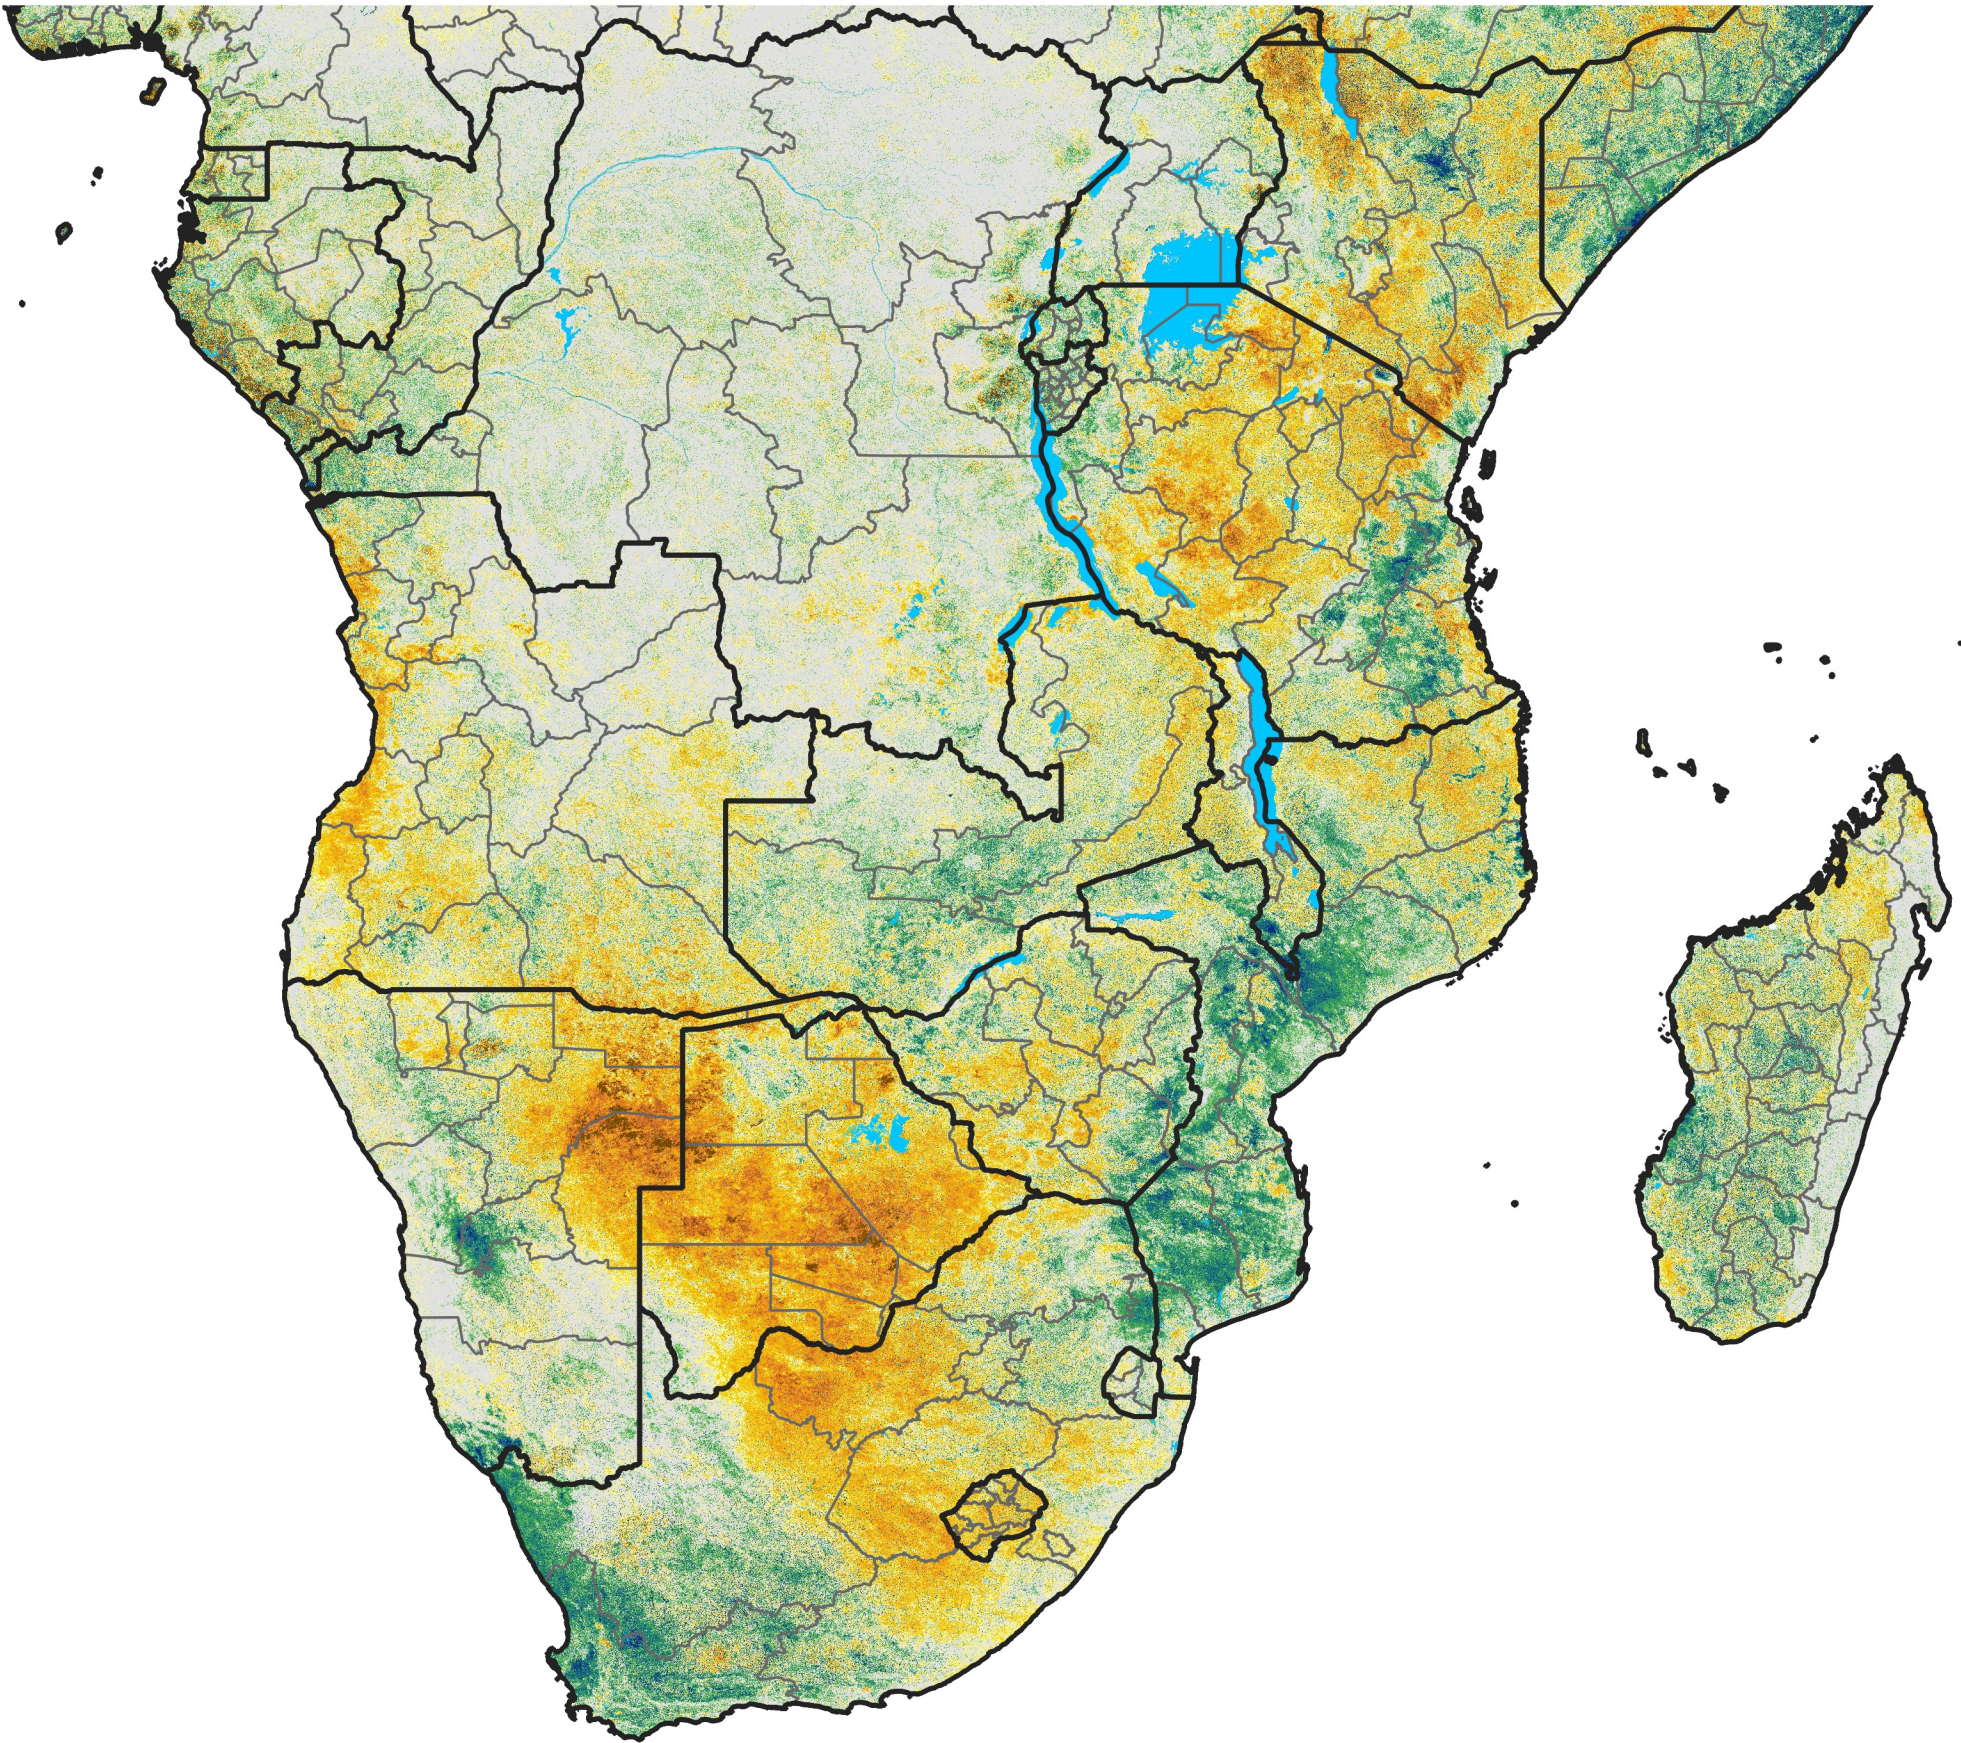

Southern Africa

Percent of Mean NDVI

2013 / Mean (2012 - 2021)

Period 61 / Oct 26 - Nov 05, 2013

Percent of Normal