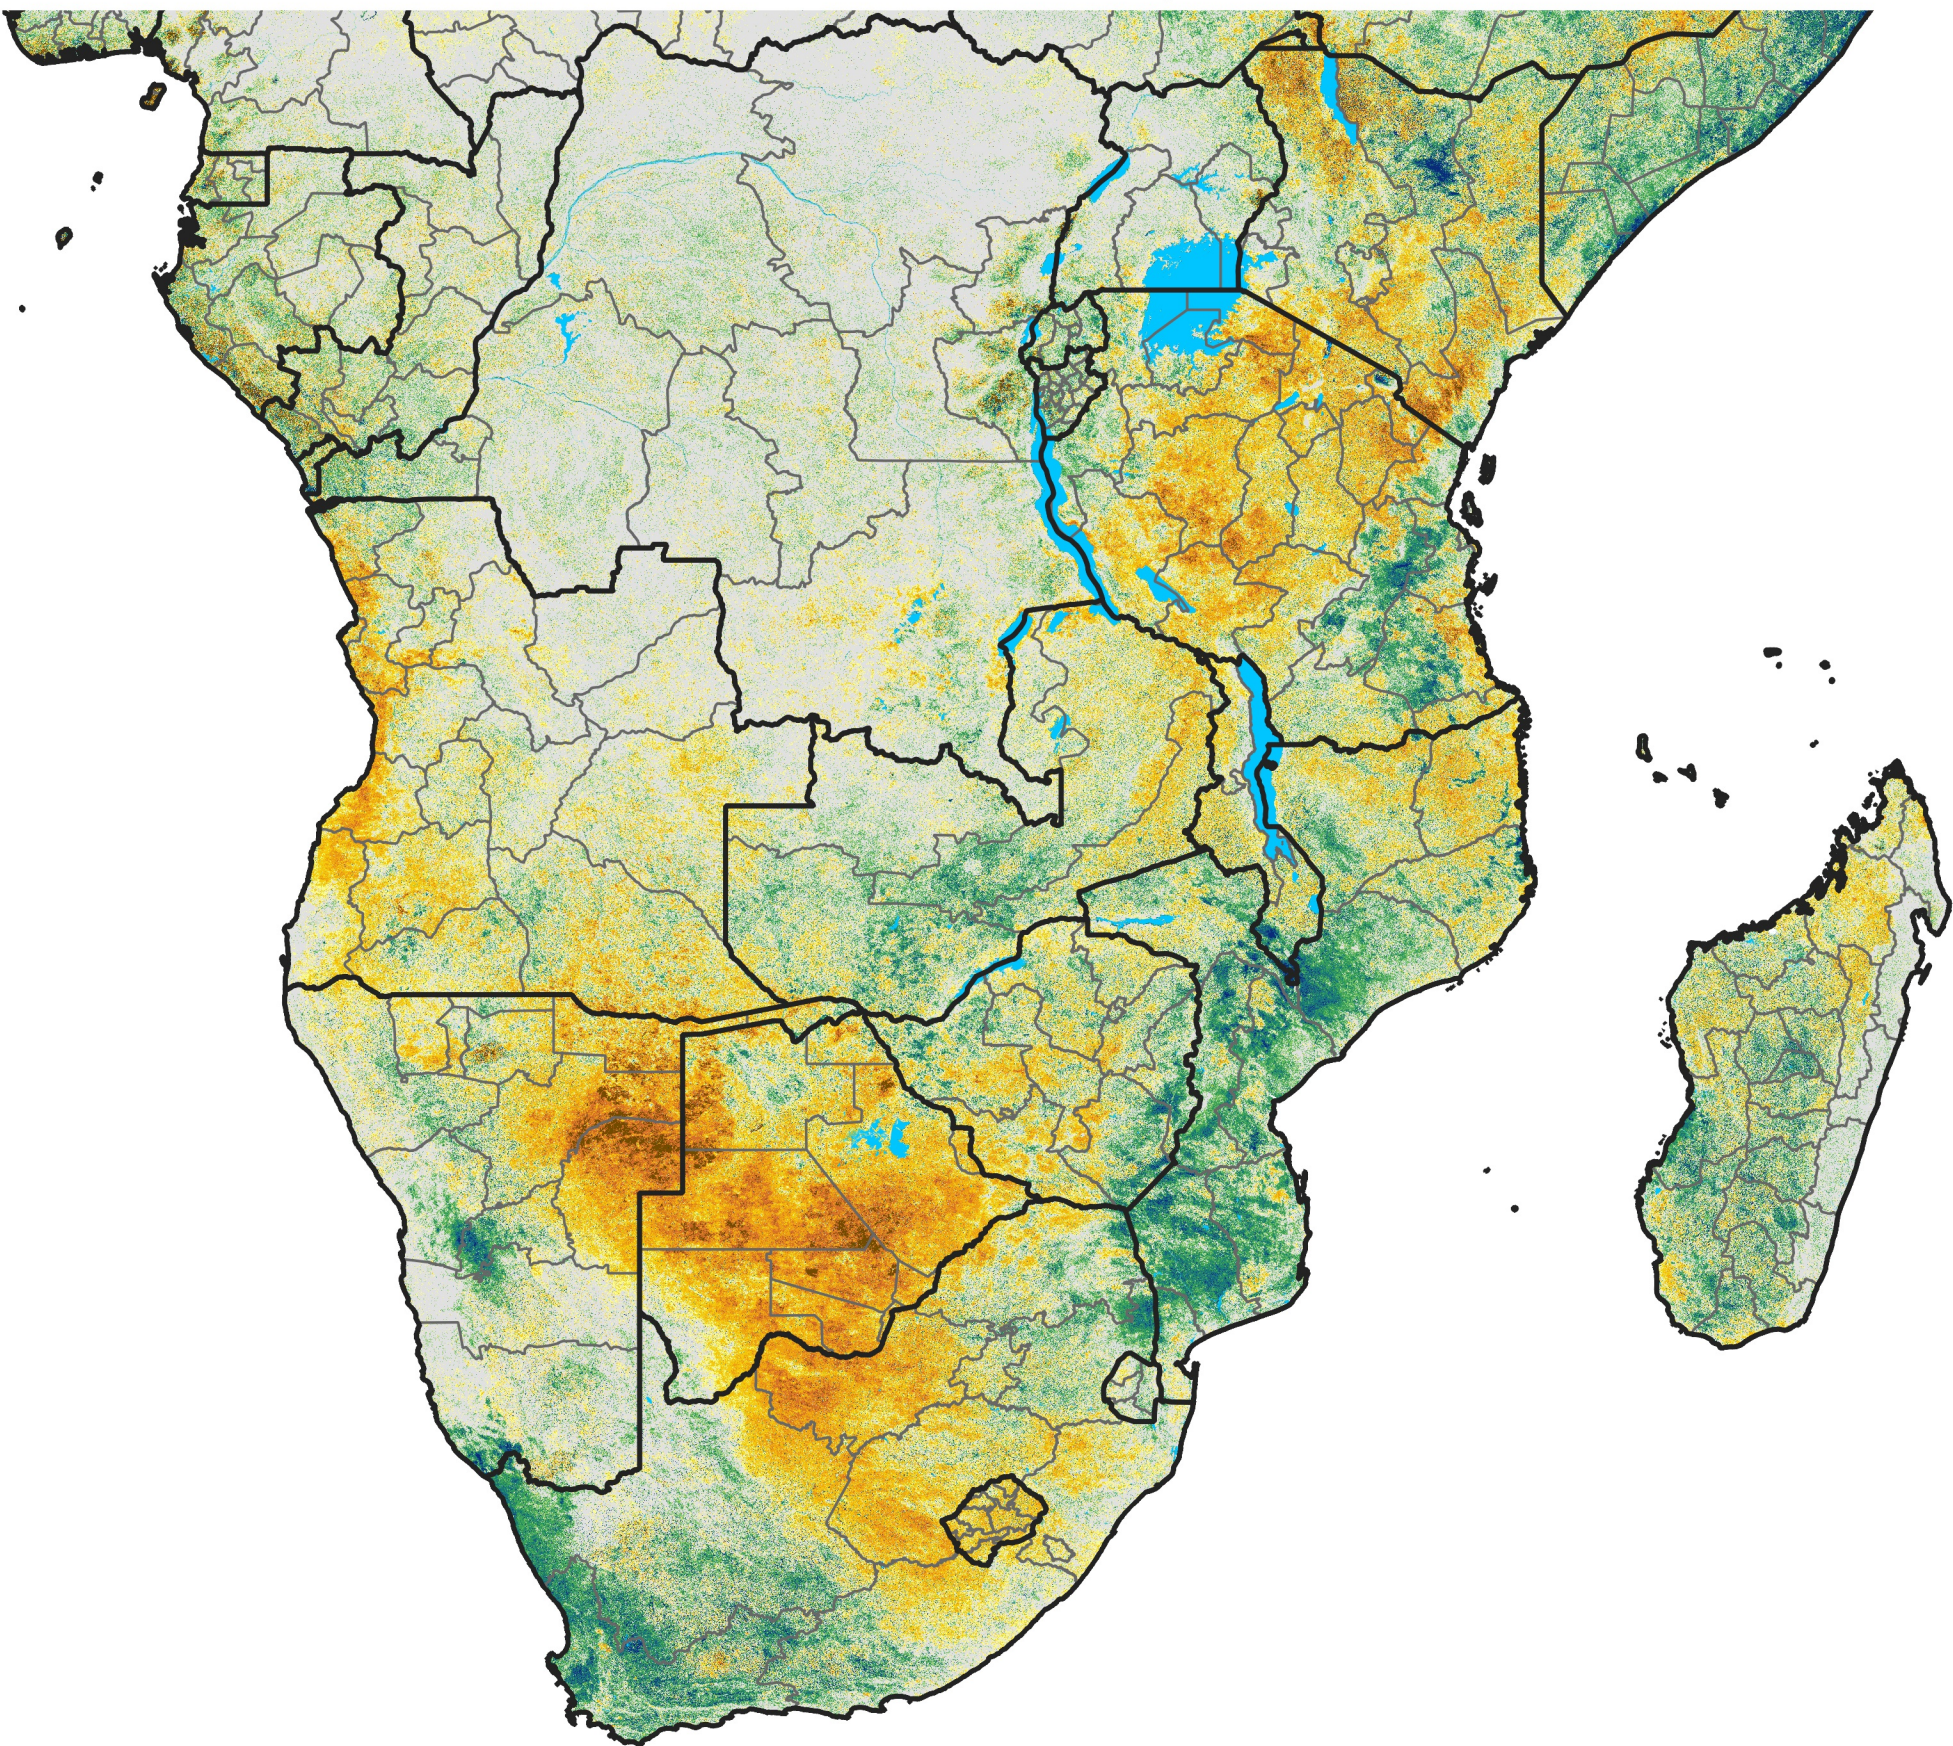

Southern Africa

Percent of Mean NDVI

2013 / Mean (2012 - 2021)
Period 62 / Nov 01 - 10, 2013

Percent of Normal