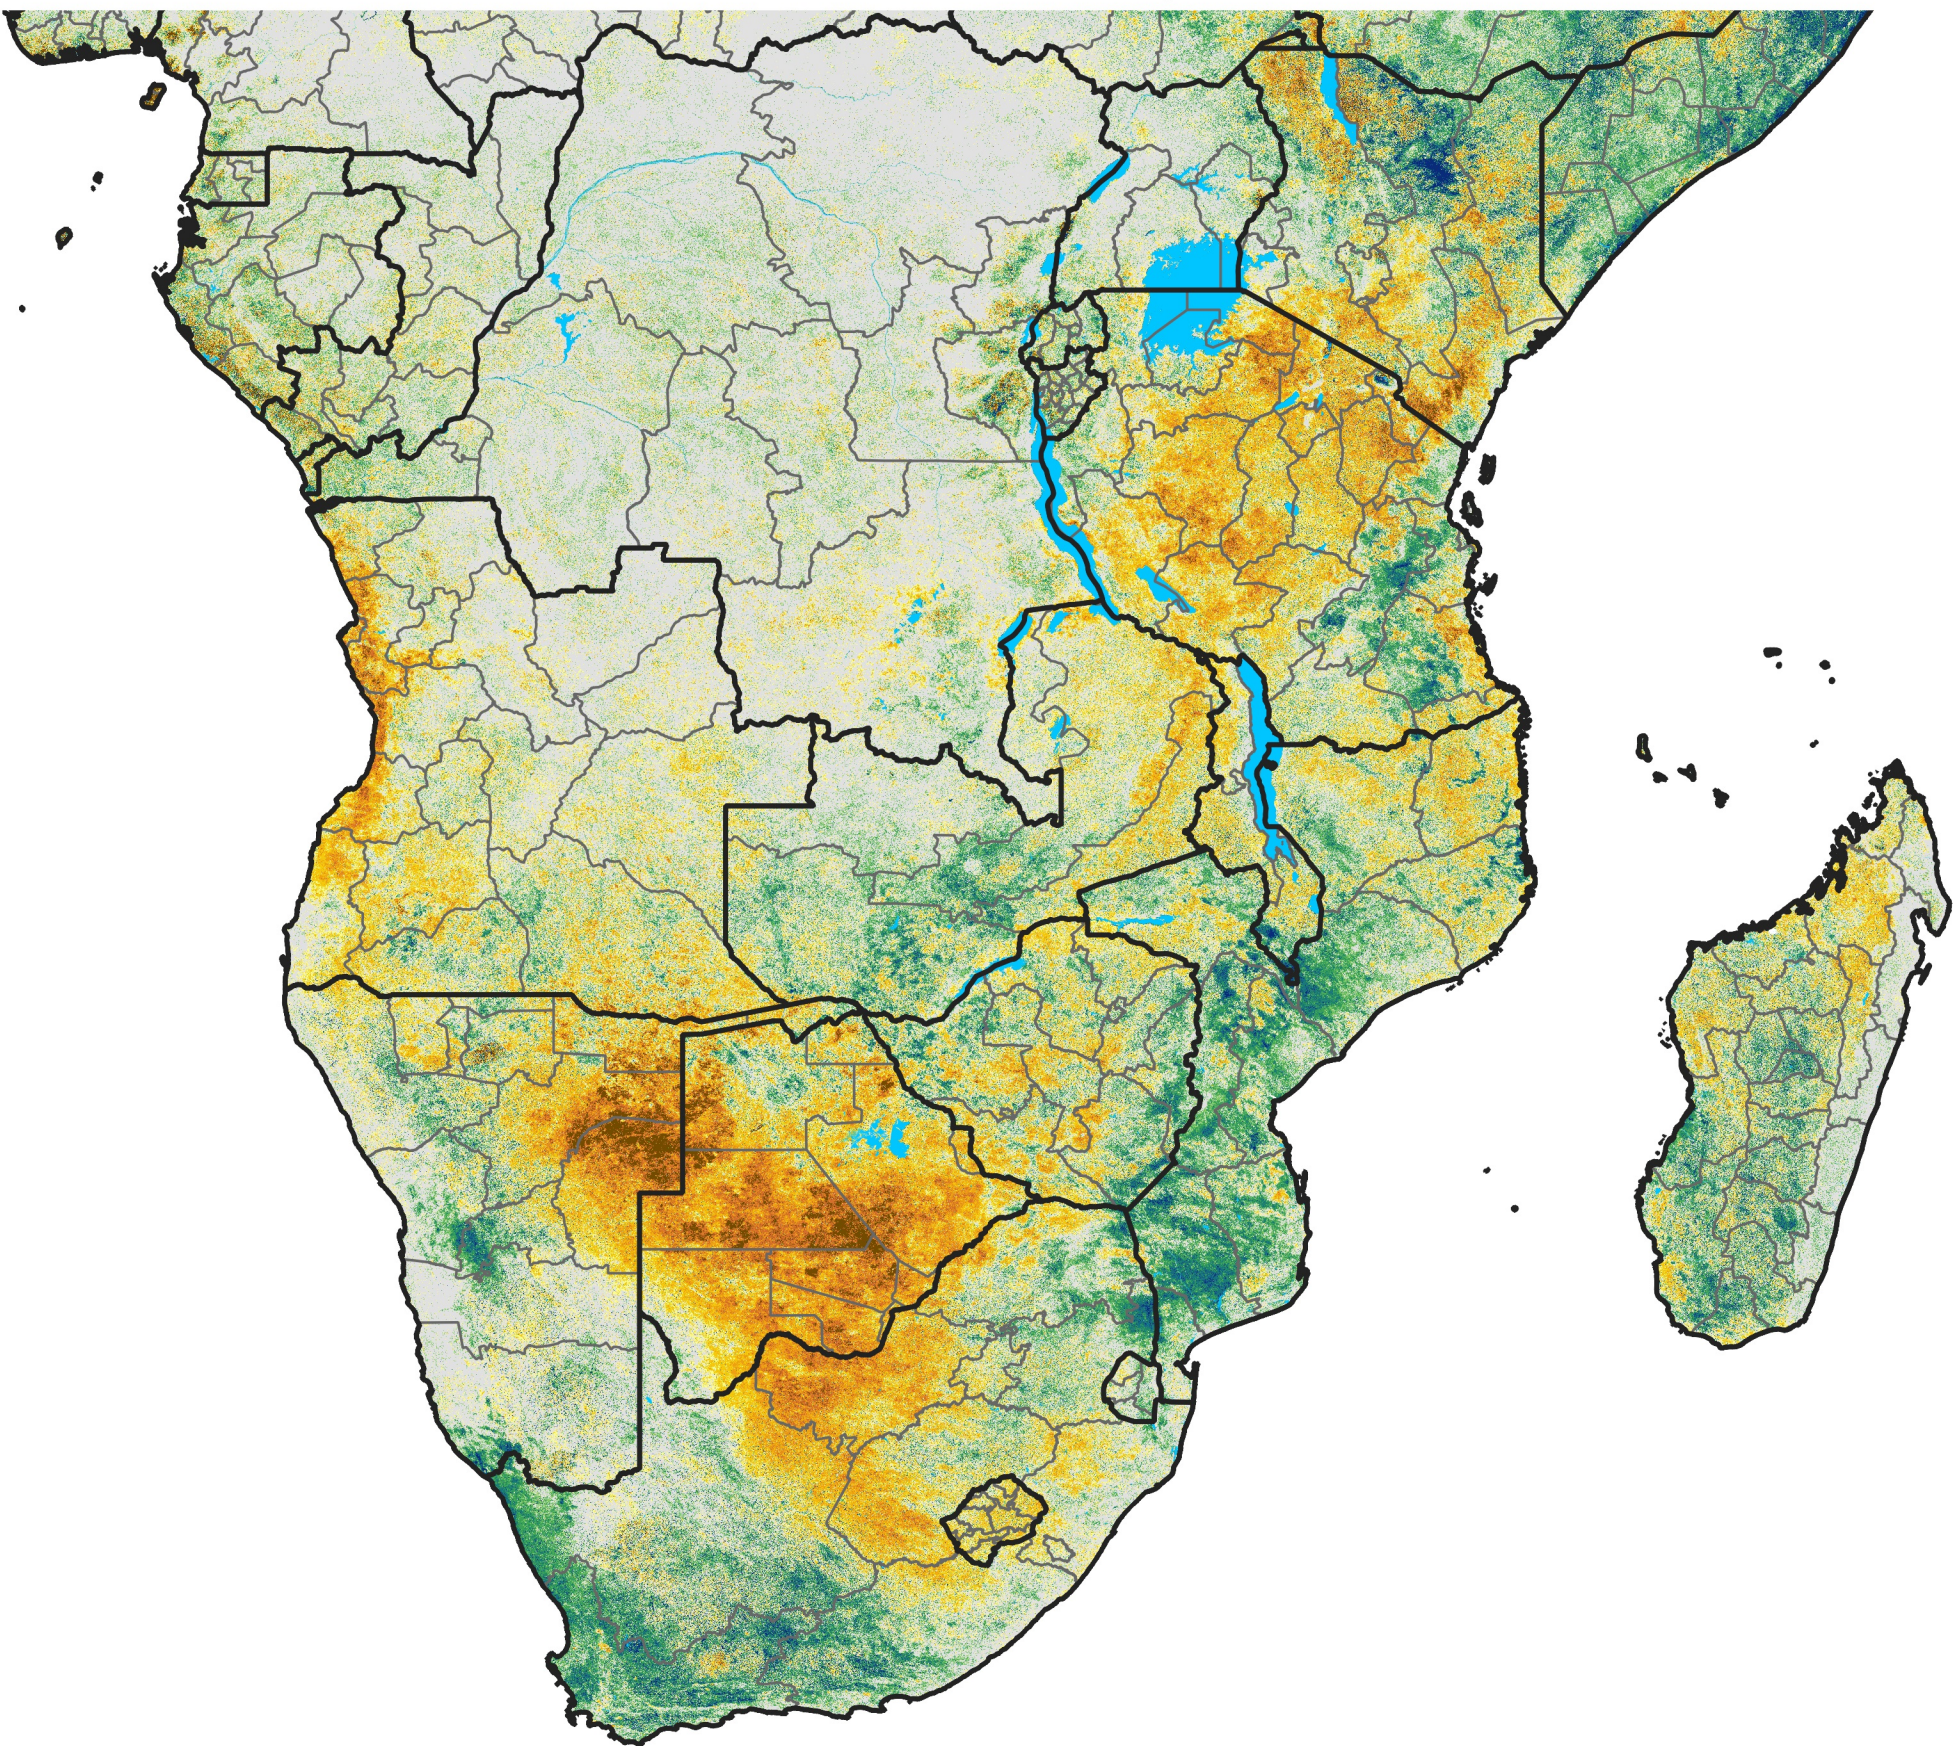

Southern Africa
Percent of Mean NDVI
2013 / Mean (2012 - 2021)
Period 64 / Nov 11 - 20, 2013

Percent of Normal