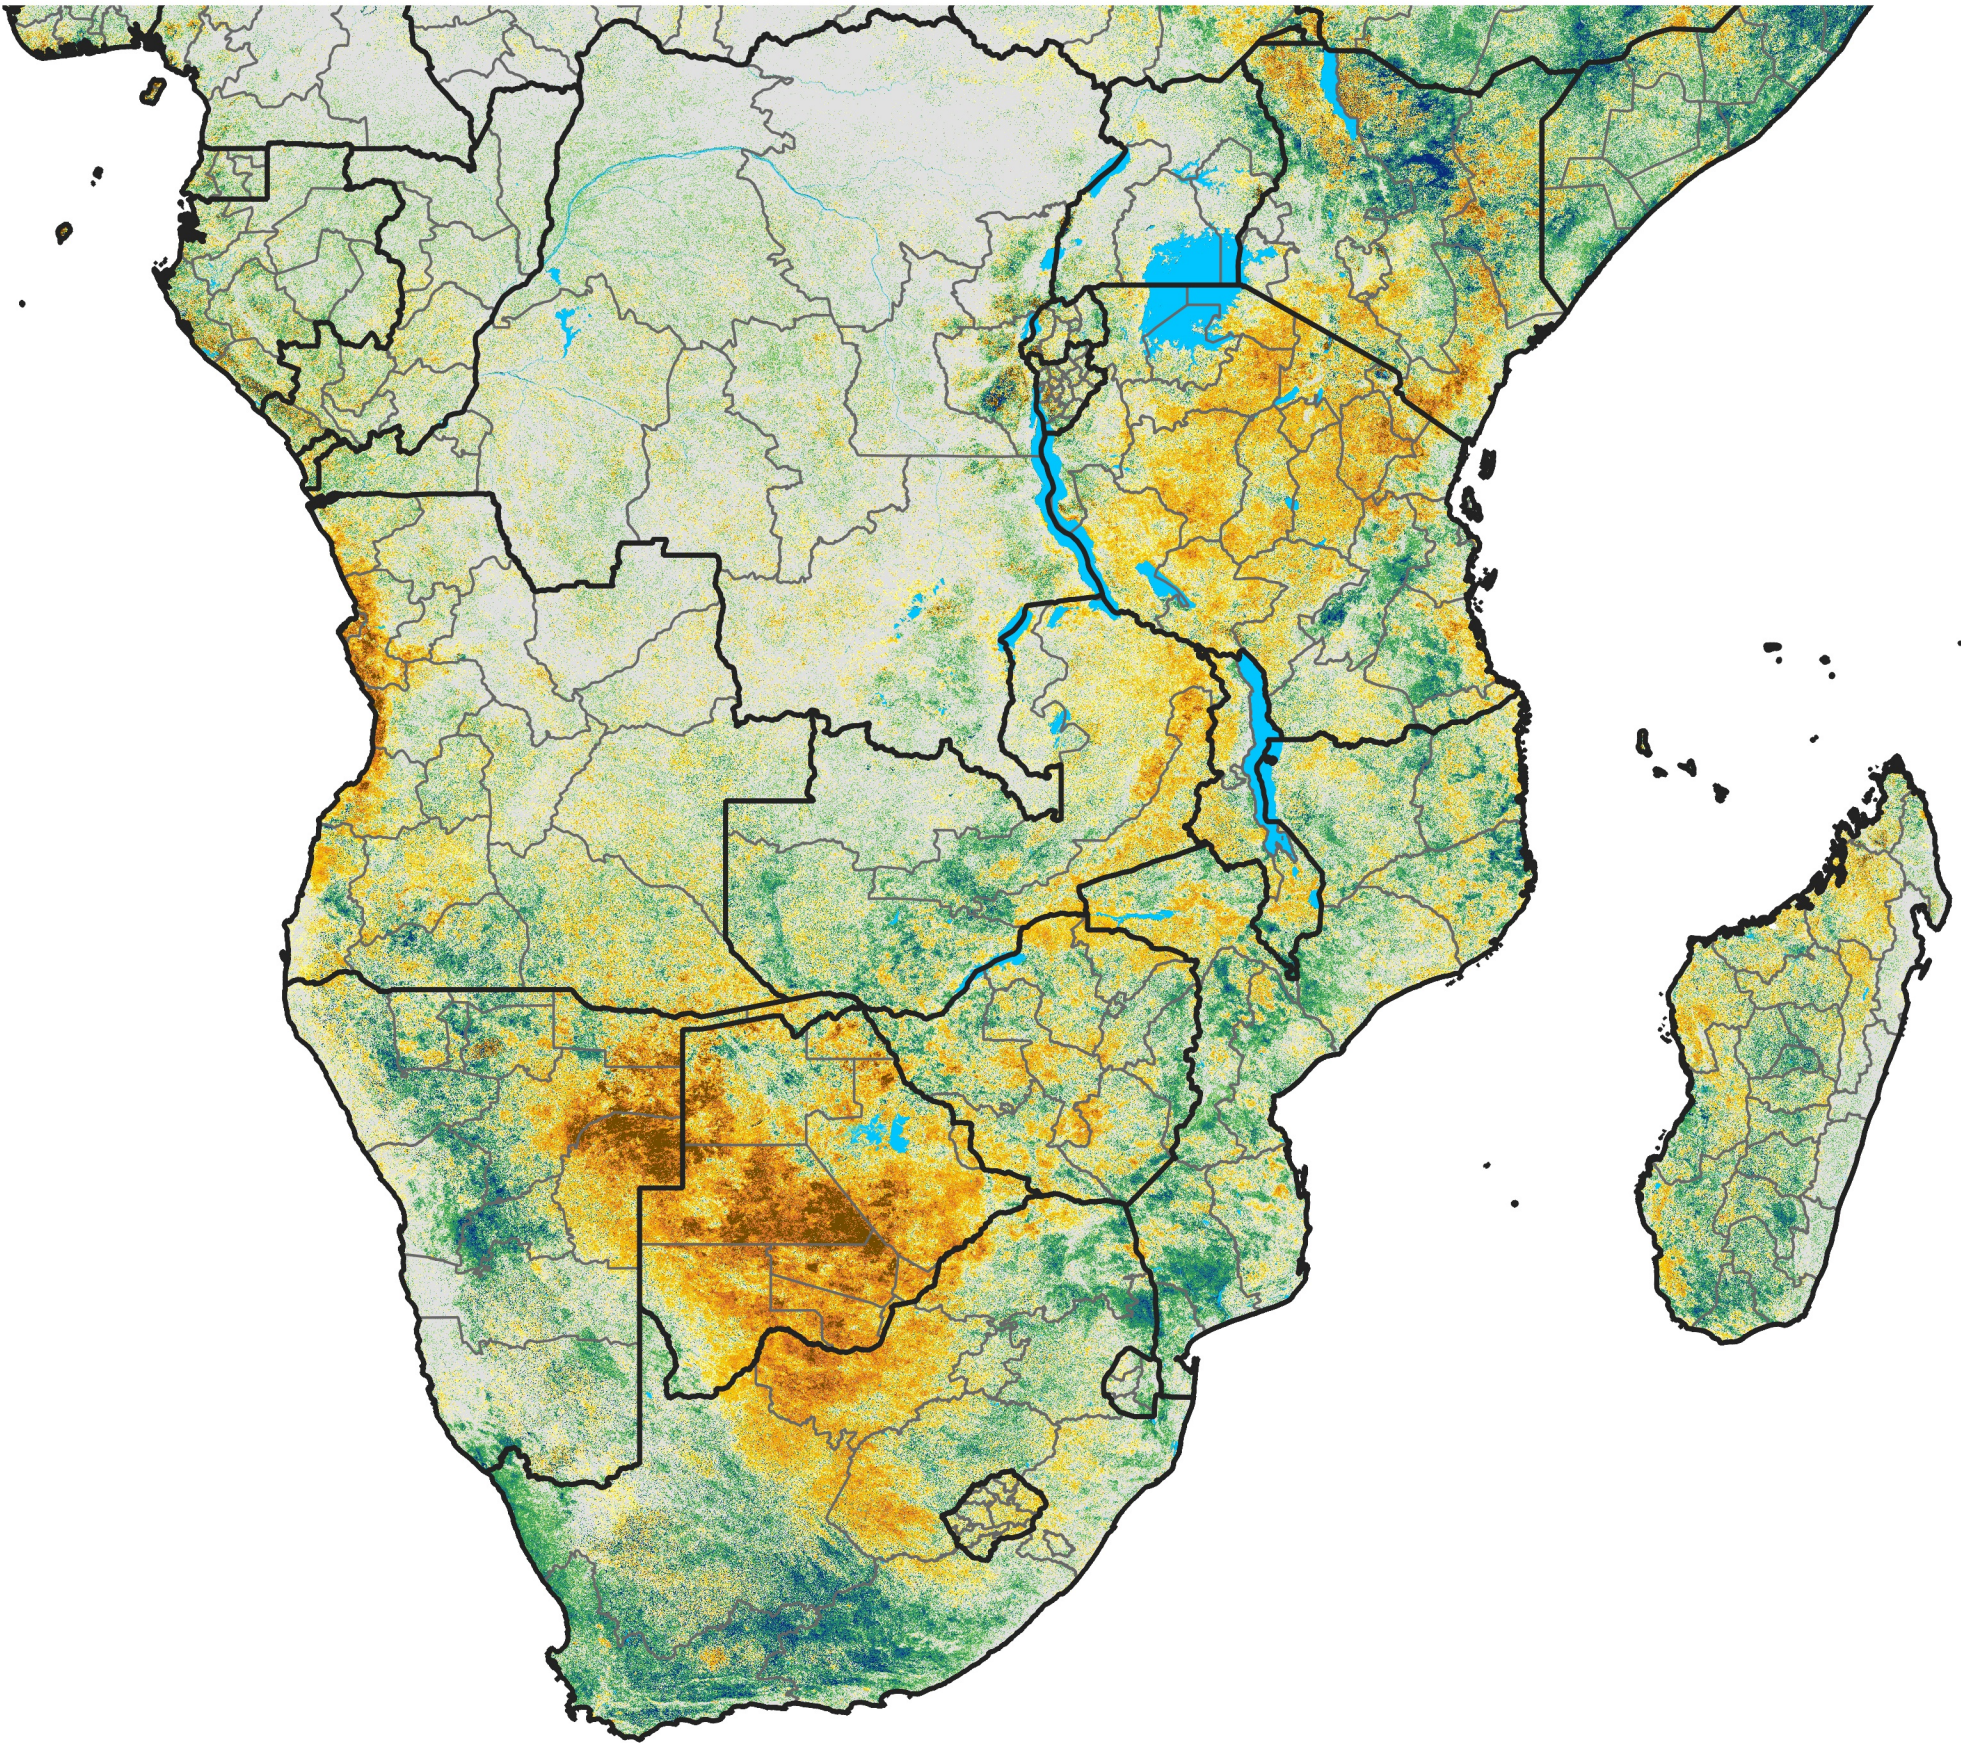

Southern Africa

Percent of Mean NDVI

2013 / Mean (2012 - 2021)
Period 67 / Nov 26 - Dec 05, 2013

Percent of Normal