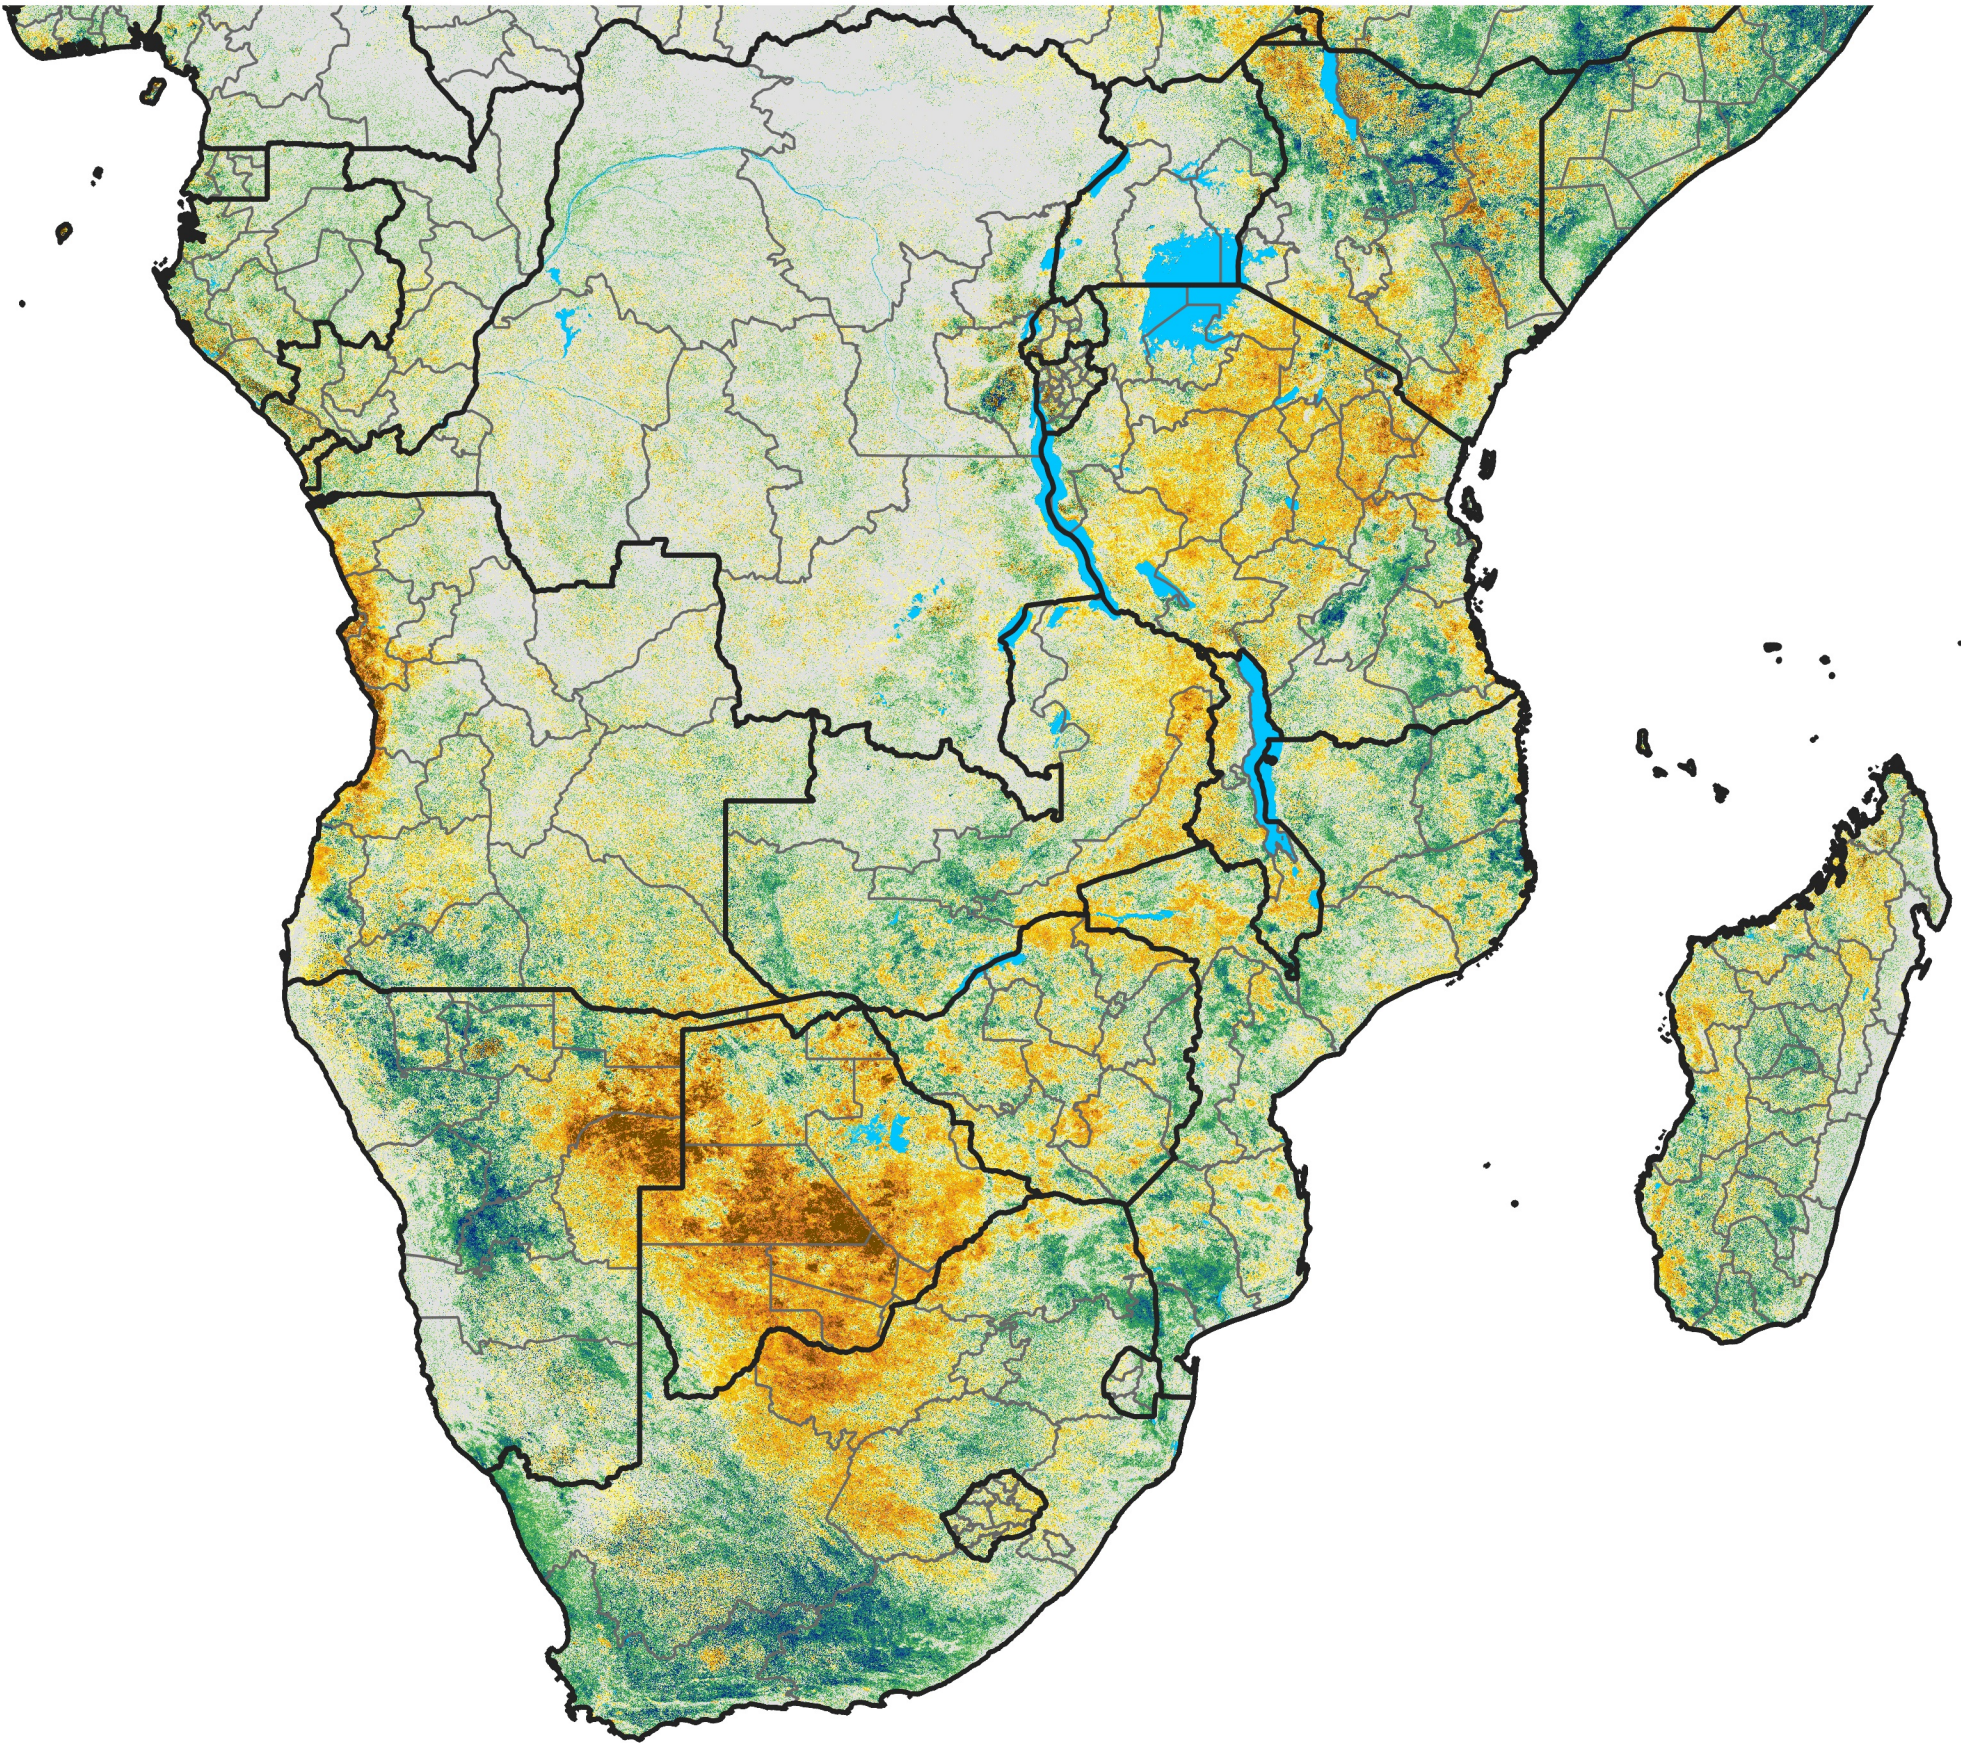

Southern Africa

Percent of Mean NDVI

2013 / Mean (2012 - 2021)
Period 68 / Dec 01 - 10, 2013

Percent of Normal